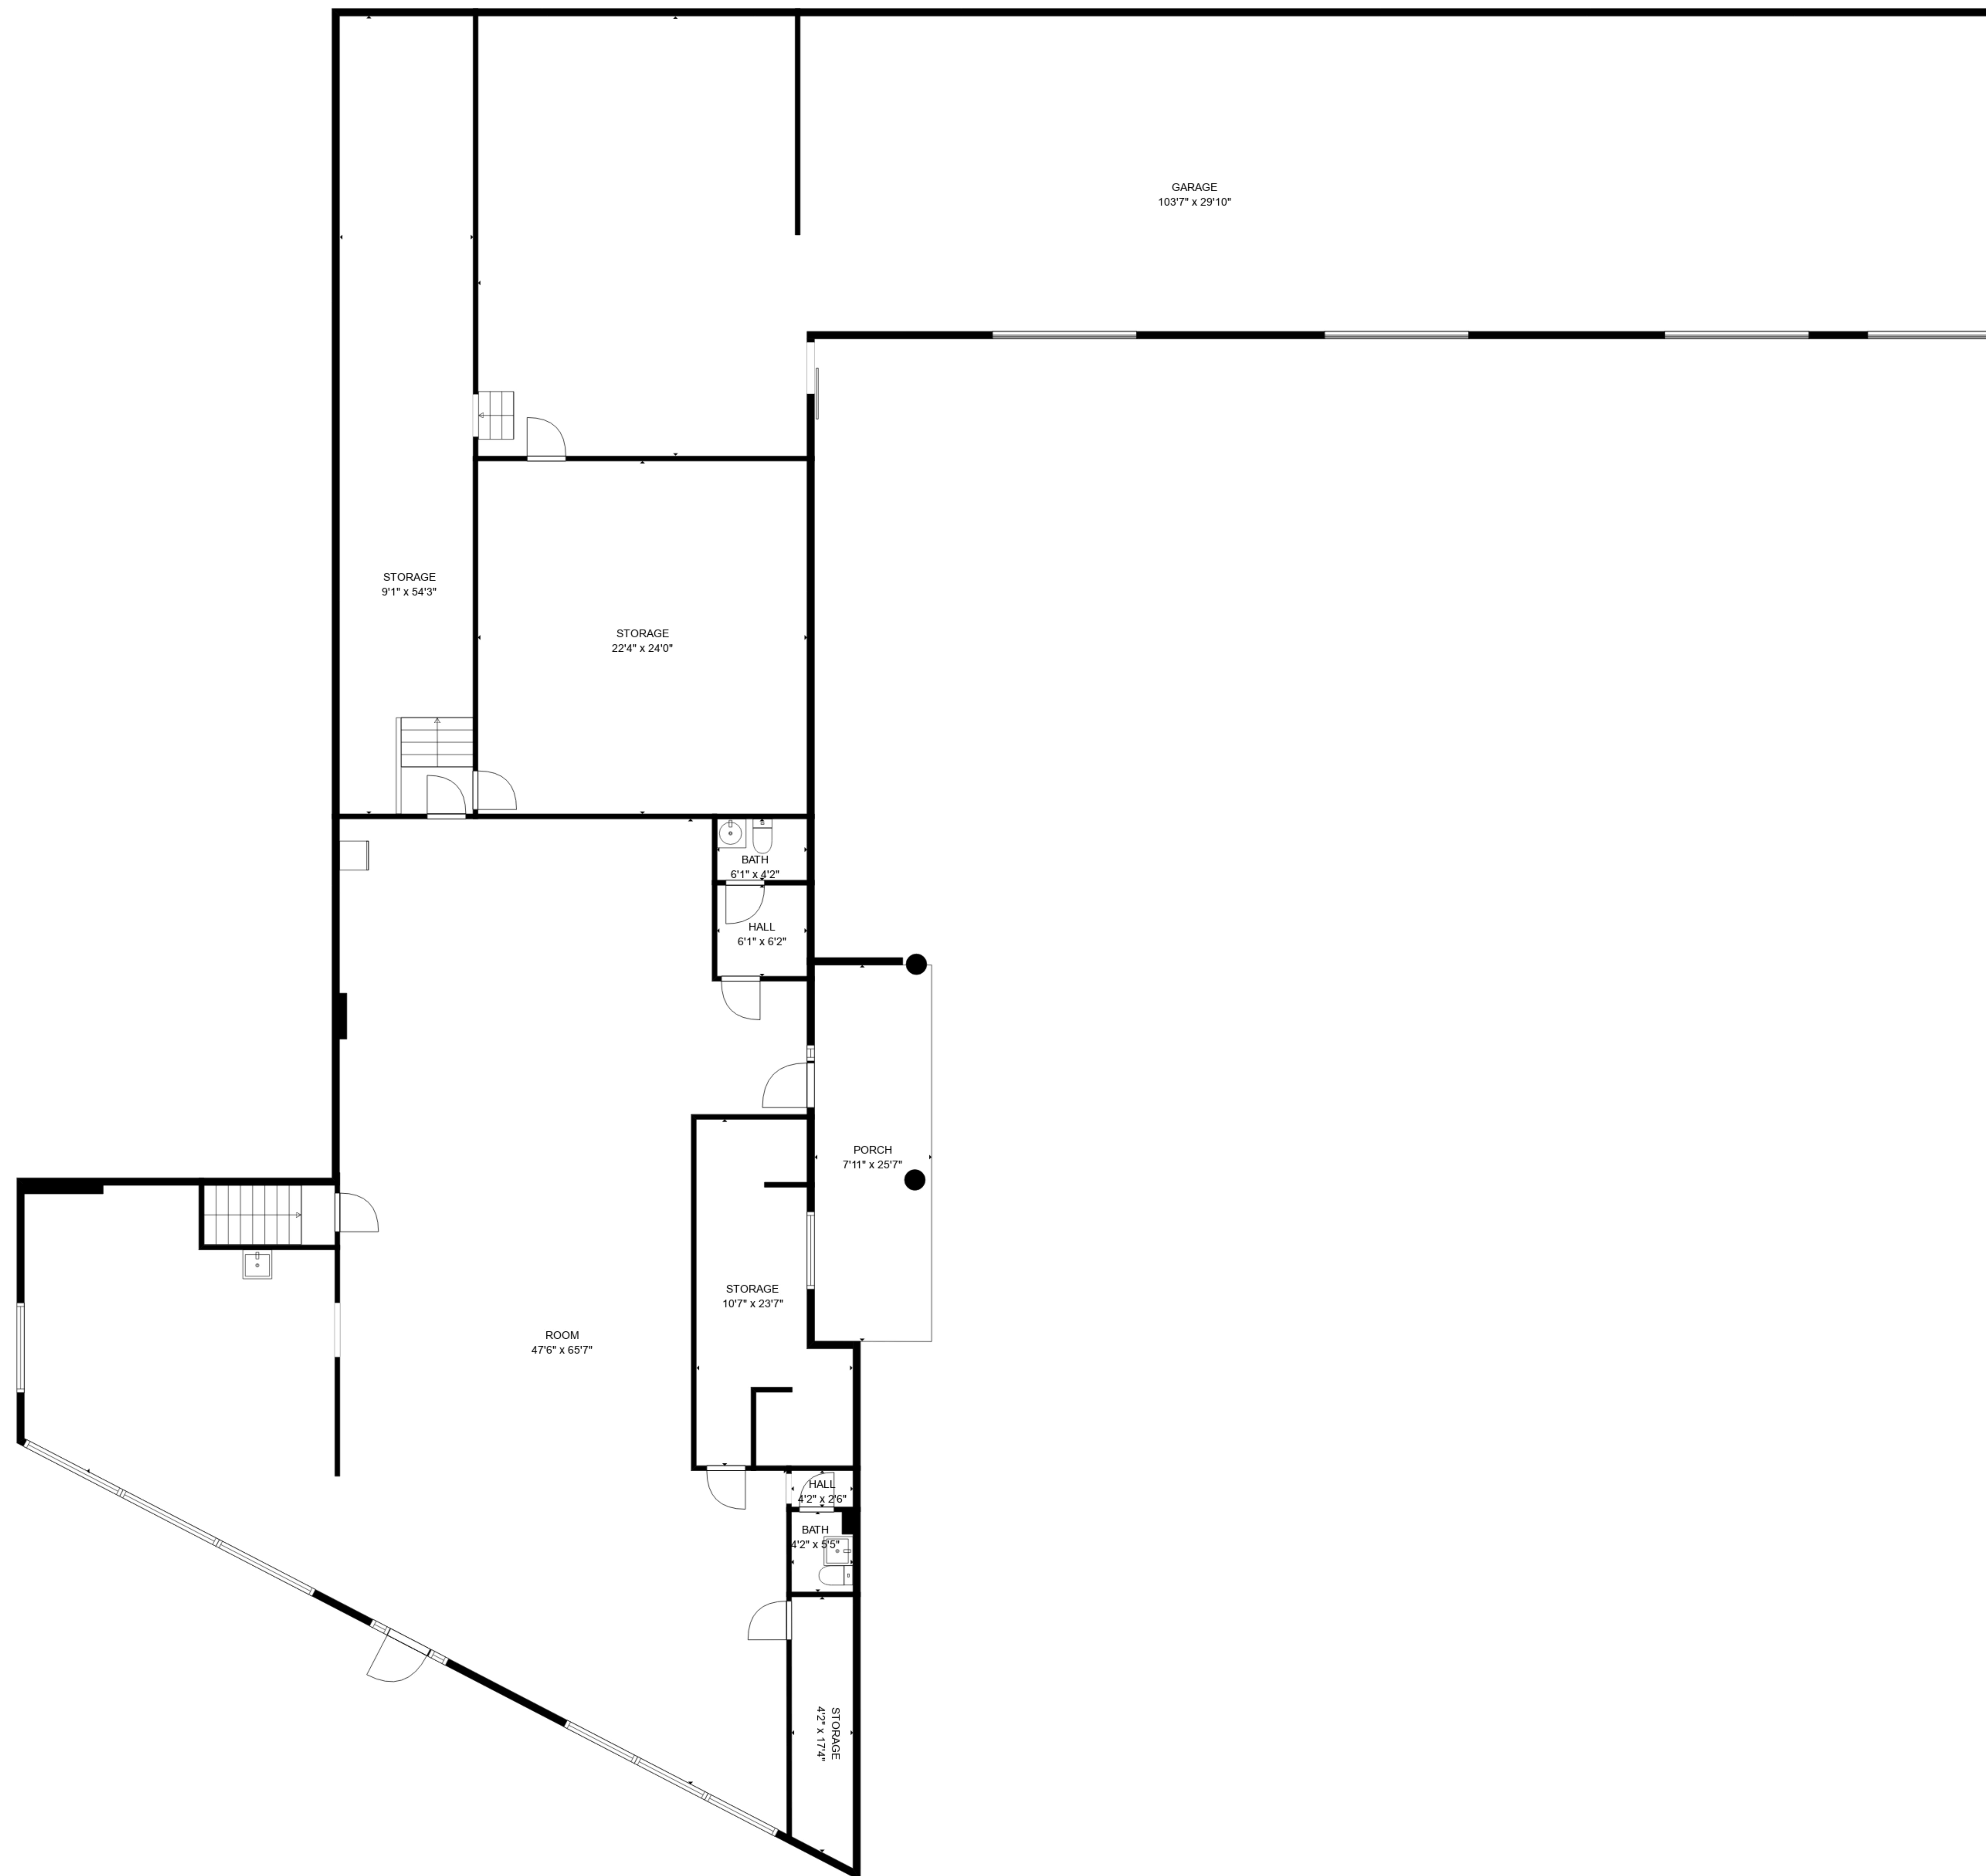

TOTAL: 2287 sq. ft
BELOW GROUND: 0 sq. ft, FLOOR 2: 2287 sq. ft
EXCLUDED AREAS: BASEMENT: 466 sq. ft, STORAGE: 1313 sq. ft, GARAGE: 2406 sq. ft,
PORCH: 204 sq. ft

TOTAL: 2287 sq. ft
 BELOW GROUND: 0 sq. ft, FLOOR 2: 2287 sq. ft
 EXCLUDED AREAS: BASEMENT: 466 sq. ft, STORAGE: 1313 sq. ft, GARAGE: 2406 sq. ft,
 PORCH: 204 sq. ft

TOTAL: 2287 sq. ft
 BELOW GROUND: 0 sq. ft, FLOOR 2: 2287 sq. ft
 EXCLUDED AREAS: BASEMENT: 466 sq. ft, STORAGE: 1313 sq. ft, GARAGE: 2406 sq. ft,
 PORCH: 204 sq. ft