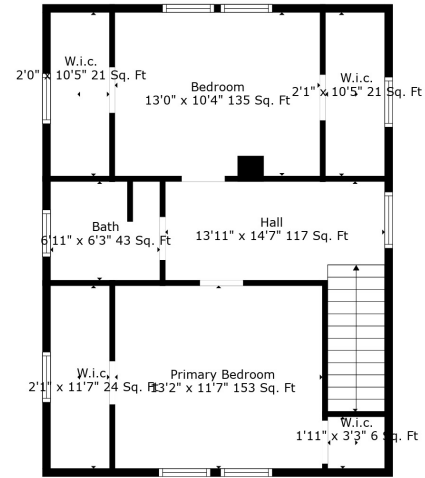

Floor 2

Floor 3

Floor 1

Total scanned area: 2051 sq. ft

Measurements Are Calculated By Cubicasa Technology. Deemed Highly Reliable But Not Guaranteed.

Total scanned area: 2051 sq. ft

Measurements Are Calculated By Cubicasa Technology. Deemed Highly Reliable But Not Guaranteed.

Total scanned area: 2051 sq. ft

Measurements Are Calculated By Cubicasa Technology. Deemed Highly Reliable But Not Guaranteed.

Total scanned area: 2051 sq. ft

Measurements Are Calculated By Cubicasa Technology. Deemed Highly Reliable But Not Guaranteed.