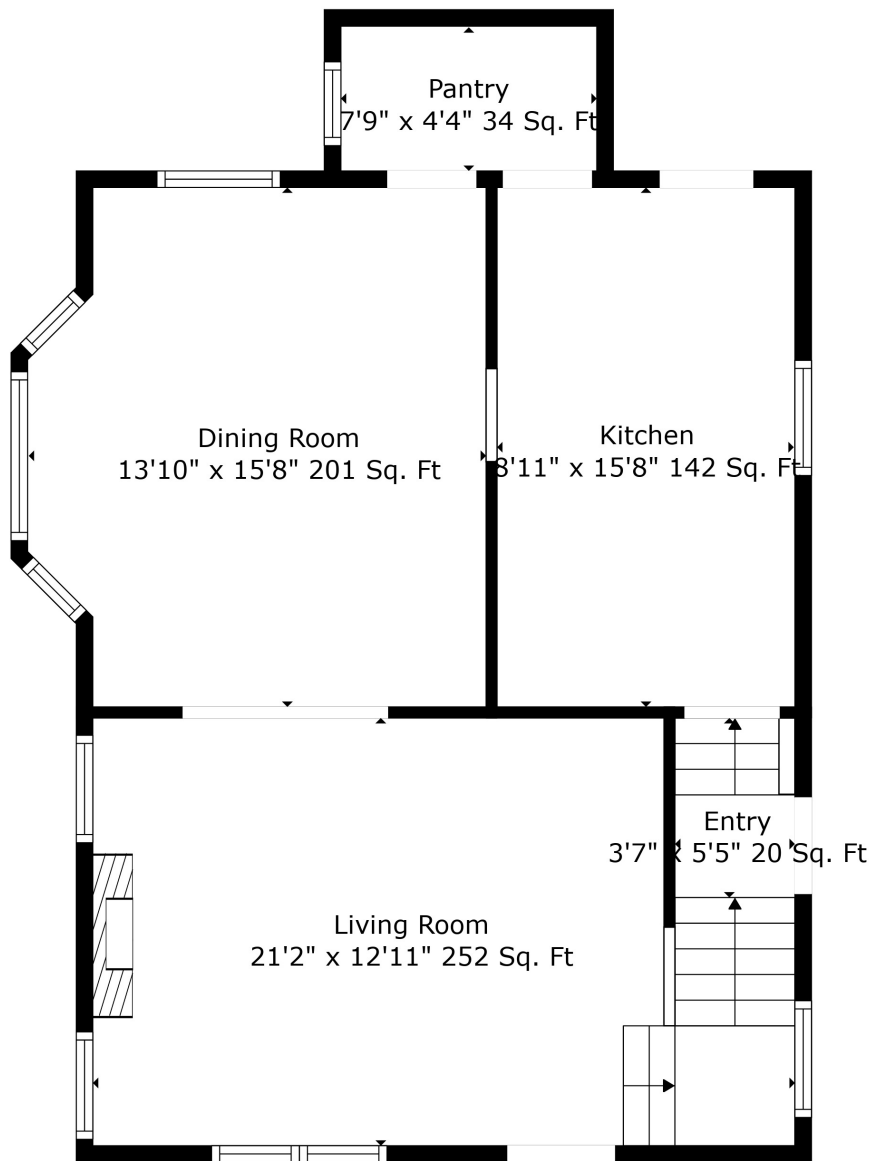

Floor 2

Floor 3

Floor 1

Total scanned area: 2051 sq. ft

Measurements Are Calculated By Cubicasa Technology. Deemed Highly Reliable But Not Guaranteed.

Total scanned area: 2051 sq. ft

Measurements Are Calculated By Cubicasa Technology. Deemed Highly Reliable But Not Guaranteed.

Total scanned area: 2051 sq. ft

Measurements Are Calculated By Cubicasa Technology. Deemed Highly Reliable But Not Guaranteed.

Total scanned area: 2051 sq. ft

Measurements Are Calculated By Cubicasa Technology. Deemed Highly Reliable But Not Guaranteed.