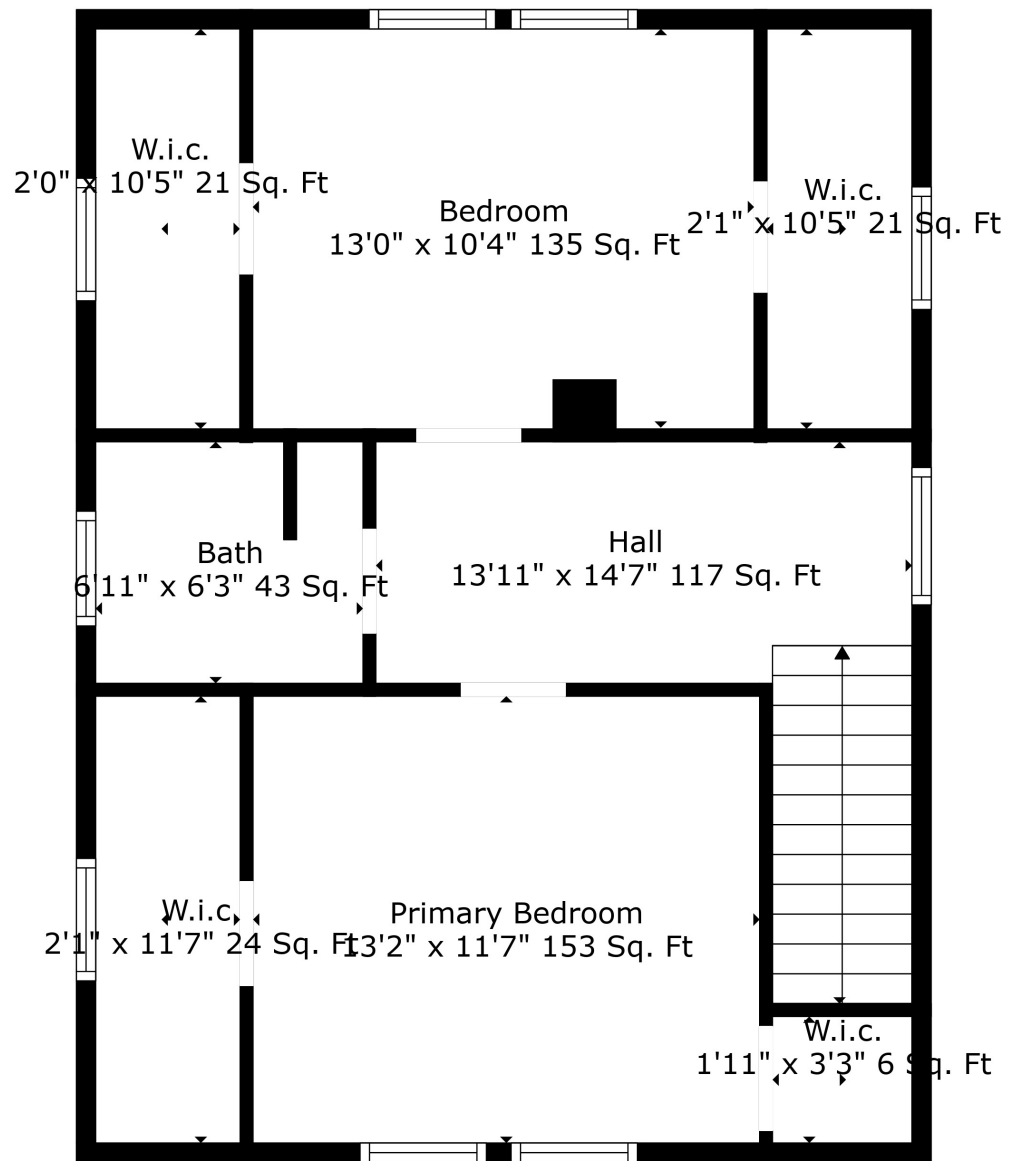

Floor 2

Floor 3

Floor 1

Total scanned area: 2051 sq. ft

Measurements Are Calculated By Cubicasa Technology. Deemed Highly Reliable But Not Guaranteed.

Total scanned area: 2051 sq. ft

Measurements Are Calculated By Cubicasa Technology. Deemed Highly Reliable But Not Guaranteed.

Total scanned area: 2051 sq. ft

Measurements Are Calculated By Cubicasa Technology. Deemed Highly Reliable But Not Guaranteed.

Total scanned area: 2051 sq. ft

Measurements Are Calculated By Cubicasa Technology. Deemed Highly Reliable But Not Guaranteed.