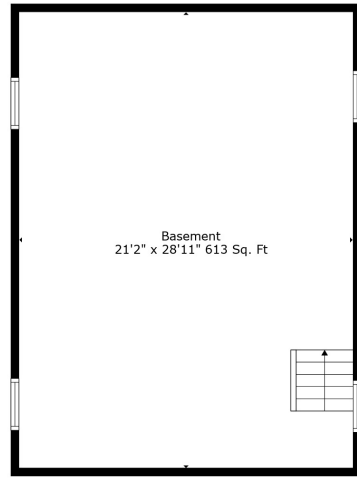

Floor 2

Floor 3

Floor 1

Total scanned area: 2051 sq. ft

Measurements Are Calculated By Cubicasa Technology. Deemed Highly Reliable But Not Guaranteed.

Total scanned area: 2051 sq. ft

Measurements Are Calculated By Cubicasa Technology. Deemed Highly Reliable But Not Guaranteed.

Total scanned area: 2051 sq. ft

Measurements Are Calculated By Cubicasa Technology. Deemed Highly Reliable But Not Guaranteed.

Total scanned area: 2051 sq. ft

Measurements Are Calculated By Cubicasa Technology. Deemed Highly Reliable But Not Guaranteed.