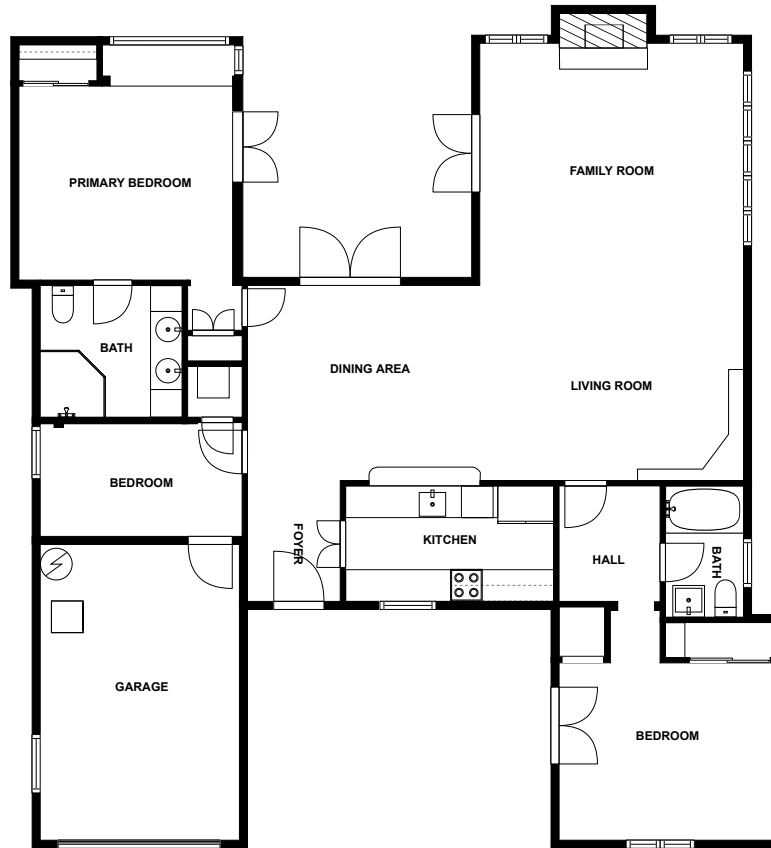

Home report

Harbor Drive 507
Belleair Beach

Highlights

1 Kitchen

2 Living room

3 Bedroom

2 Bath

18 Doors

Air Adventures Clearwater, 2.9 mi

Floor plan

fvm

SIZES AND DIMENSIONS ARE APPROXIMATE, ACTUAL MAY VARY.

Appendix 1: Data sheet

Hall - 1	Bath - 2	Bedroom - 3
Bedroom - Master - 1	Kitchen - 1	Entry - 1
Entry - Foyer - 1	Dining - 1	Dining - Open - 1
LivingRoom - 2	LivingRoom - Family - 1	Garage - 1