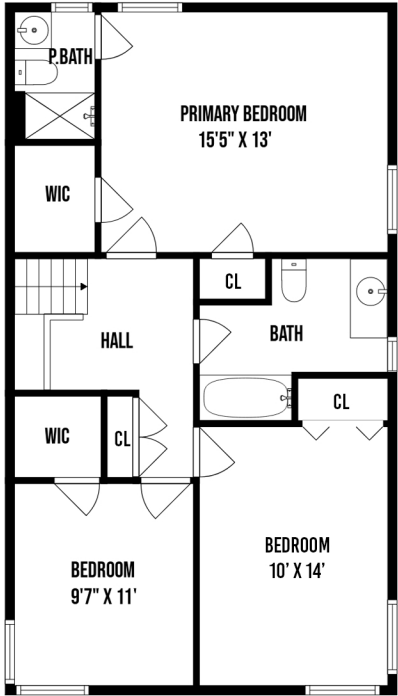

23 OAKDALE DRIVE WESTBURY NY

PREPARED BY HOME MEDIA GROUP INC. TEL 212-731-2301
 THIS FLOOR PLAN ILLUSTRATION IS AN APPROXIMATION OF EXISTING STRUCTURES AND FEATURES AND IS PROVIDED FOR CONVENIENCE ONLY
 WITH THE PERMISSION OF THE SELLER. ALL MEASUREMENTS ARE APPROXIMATE AND NOT GUARANTEED TO BE EXACT OR TO SCALE.