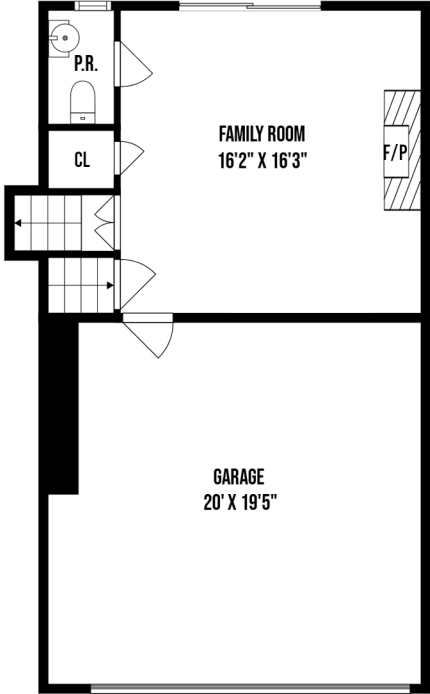

23 OAKDALE DRIVE WESTBURY NY

PREPARED BY HOME MEDIA GROUP INC. TEL 212-731-2301
 THIS FLOOR PLAN ILLUSTRATION IS AN APPROXIMATION OF EXISTING STRUCTURES AND FEATURES AND IS PROVIDED FOR CONVENIENCE ONLY
 WITH THE PERMISSION OF THE SELLER. ALL MEASUREMENTS ARE APPROXIMATE AND NOT GUARANTEED TO BE EXACT OR TO SCALE.