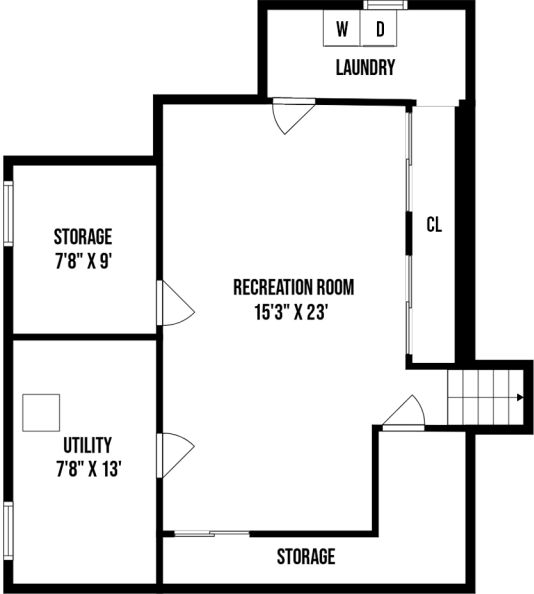

23 OAKDALE DRIVE WESTBURY NY

PREPARED BY HOME MEDIA GROUP INC. TEL 212-731-2301
 THIS FLOOR PLAN ILLUSTRATION IS AN APPROXIMATION OF EXISTING STRUCTURES AND FEATURES AND IS PROVIDED FOR CONVENIENCE ONLY
 WITH THE PERMISSION OF THE SELLER. ALL MEASUREMENTS ARE APPROXIMATE AND NOT GUARANTEED TO BE EXACT OR TO SCALE.