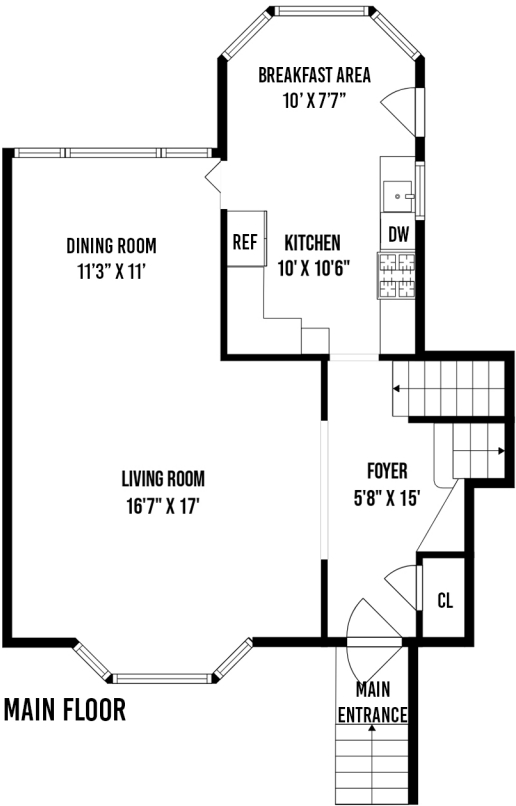

23 OAKDALE DRIVE WESTBURY NY

PREPARED BY HOME MEDIA GROUP INC. TEL 212-731-2301
 THIS FLOOR PLAN ILLUSTRATION IS AN APPROXIMATION OF EXISTING STRUCTURES AND FEATURES AND IS PROVIDED FOR CONVENIENCE ONLY
 WITH THE PERMISSION OF THE SELLER. ALL MEASUREMENTS ARE APPROXIMATE AND NOT GUARANTEED TO BE EXACT OR TO SCALE.