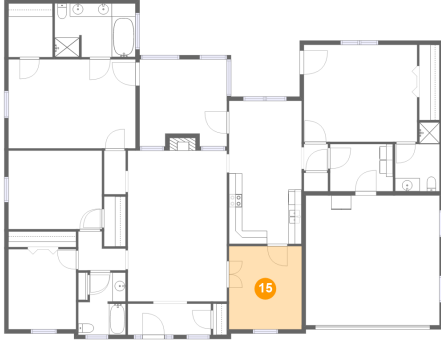

157 Rosecliff Drive, Harvest, Madison County, Alabama, United States, 35749

15 Floor 1 - Dining Room

Dimensions: 10'11" x 12'6"
Area: 137 sq. ft
Counted as living area: Yes

Heated: Yes
Finished: Yes
Enclosed: Yes
Contiguous: Yes
Permitted: Yes
Wet space: No
Addition: No
Conversion: No