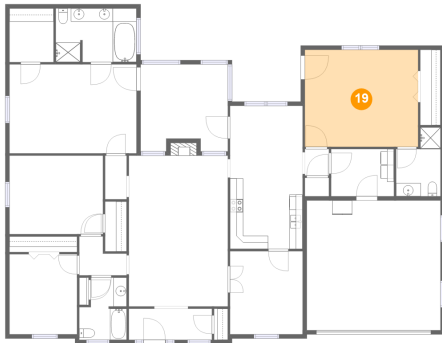

19 Floor 1 - Bedroom

Dimensions: 17'1" x 14'8"
Area: 250 sq. ft
Counted as living area: Yes

Heated: Yes
Finished: Yes
Enclosed: Yes
Contiguous: Yes
Permitted: Yes
Wet space: No
Addition: No
Conversion: No