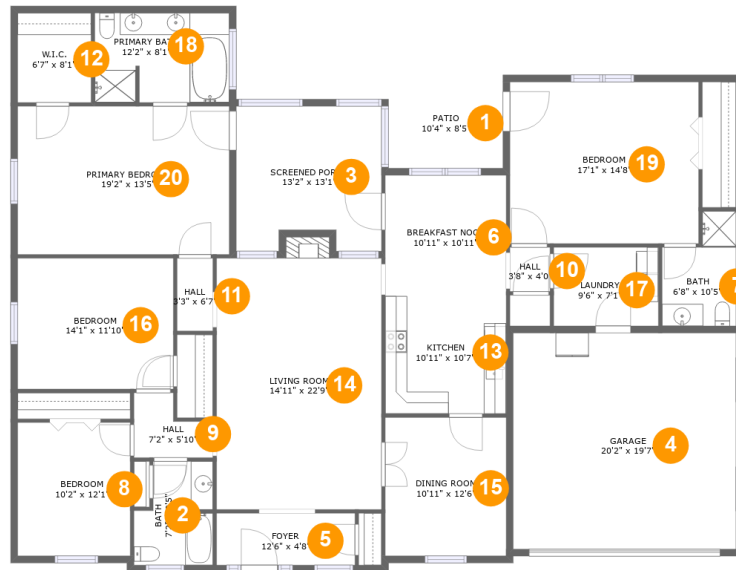

## Property summary

 **1** Garages

 **4** Bedrooms

 **3** Bathrooms

 **0** Half baths

 **1** Floors

 **2,334** Gross living area sqft

 **3,029** Total sqft

157 Rosecliff Drive, Harvest, Madison County, Alabama, United States, 35749

Room dimensions

Floor 1

Total sqft: 3029

Living area: 2334

#		Dimensions	sqft	Counted as living area
1	Patio	10'4" x 8'5"	87 sq. ft	No
2	Bath	7'2" x 9'5"	58 sq. ft	Yes
3	Screened Porch	13'2" x 13'1"	162 sq. ft	No
4	Garage	20'2" x 19'7"	394 sq. ft	No
5	Foyer	12'6" x 4'8"	59 sq. ft	Yes
6	Breakfast Nook	10'11" x 10'11"	120 sq. ft	Yes
7	Bath	6'8" x 10'5"	58 sq. ft	Yes
8	Bedroom	10'2" x 12'1"	123 sq. ft	Yes
9	Hall	7'2" x 5'10"	33 sq. ft	Yes
10	Hall	3'8" x 4'0"	15 sq. ft	Yes
11	Hall	3'3" x 6'7"	21 sq. ft	Yes

**157 Rosecliff Drive, Harvest, Madison County,  
Alabama, United States, 35749**

**12 Floor 1 - W.I.C.**

Dimensions: 6'7" x 8'1"  
Area: 54 sq. ft  
Counted as living area: Yes

Heated: Yes  
Finished: Yes  
Enclosed: Yes  
Contiguous: Yes  
Permitted: Yes  
Wet space: No  
Addition: No  
Conversion: No

## 15 Floor 1 - Dining Room

Dimensions: 10'11" x 12'6"  
Area: 137 sq. ft  
Counted as living area: Yes

Heated: Yes  
Finished: Yes  
Enclosed: Yes  
Contiguous: Yes  
Permitted: Yes  
Wet space: No  
Addition: No  
Conversion: No