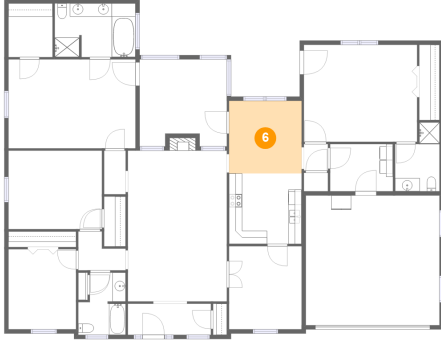

157 Rosecliff Drive, Harvest, Madison County, Alabama, United States, 35749

6 Floor 1 - Breakfast Nook

Dimensions: 10'11" x 10'11"
Area: 120 sq. ft
Counted as living area: Yes

Heated: Yes
Finished: Yes
Enclosed: Yes
Contiguous: Yes
Permitted: Yes
Wet space: No
Addition: No
Conversion: No