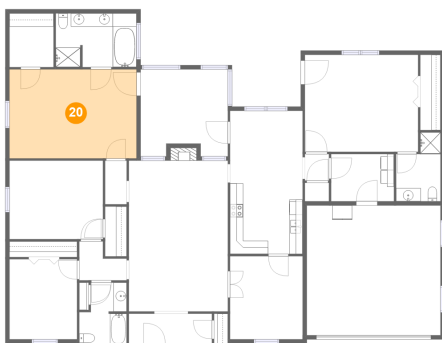

20 Floor 1 - Primary Bedroom

Dimensions: 19'2" x 13'5"
Area: 257 sq. ft
Counted as living area: Yes

Heated: Yes
Finished: Yes
Enclosed: Yes
Contiguous: Yes
Permitted: Yes
Wet space: No
Addition: No
Conversion: No