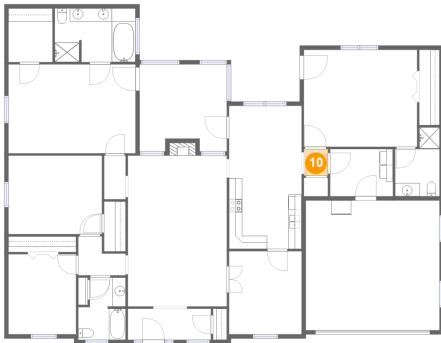

10 Floor 1 - Hall

Dimensions: 3'8" x 4'0"
Area: 15 sq. ft
Counted as living area: Yes

Heated: Yes
Finished: Yes
Enclosed: Yes
Contiguous: Yes
Permitted: Yes
Wet space: No
Addition: No
Conversion: No