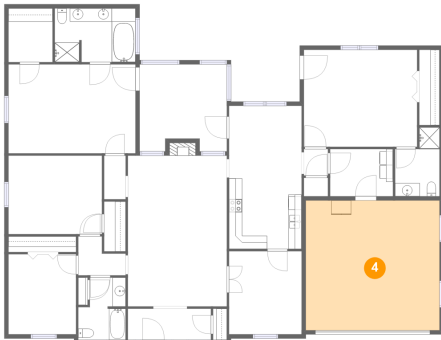

4 Floor 1 - Garage

Dimensions: 20'2" x 19'7"
Area: 394 sq. ft
Counted as living area: No

Heated: No
Finished: No
Enclosed: Yes
Contiguous: Yes
Permitted: Yes
Wet space: No
Addition: No
Conversion: No