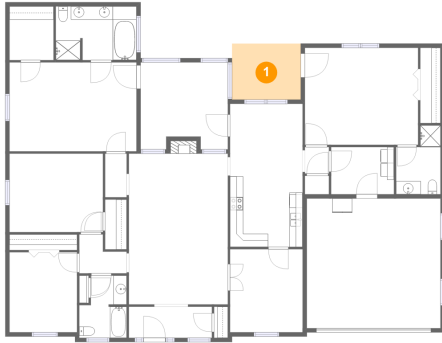

157 Rosecliff Drive, Harvest, Madison County, Alabama, United States, 35749

1 Floor 1 - Patio

Dimensions: 10'4" x 8'5"
Area: 87 sq. ft
Counted as living area: No

Heated: No
Finished: Yes
Enclosed: No
Contiguous: Yes
Permitted: Yes
Wet space: No
Addition: No
Conversion: No