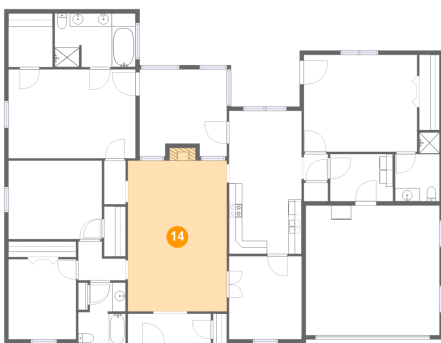

14 Floor 1 - Living Room

Dimensions: 14'11" x 22'9"
Area: 347 sq. ft
Counted as living area: Yes

Heated: Yes
Finished: Yes
Enclosed: Yes
Contiguous: Yes
Permitted: Yes
Wet space: No
Addition: No
Conversion: No