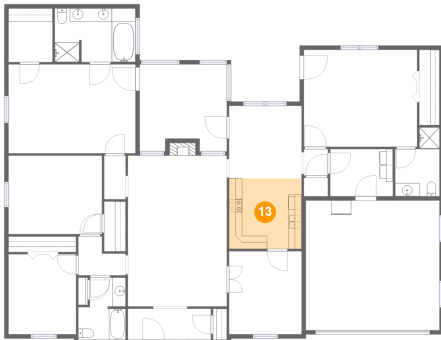

**157 Rosecliff Drive, Harvest, Madison County,  
Alabama, United States, 35749**

**12 Floor 1 - W.I.C.**

Dimensions: 6'7" x 8'1"  
Area: 54 sq. ft  
Counted as living area: Yes

Heated: Yes  
Finished: Yes  
Enclosed: Yes  
Contiguous: Yes  
Permitted: Yes  
Wet space: No  
Addition: No  
Conversion: No

**13 Floor 1 - Kitchen**

Dimensions: 10'11" x 10'7"  
Area: 116 sq. ft  
Counted as living area: Yes

Heated: Yes  
Finished: Yes  
Enclosed: Yes  
Contiguous: Yes  
Permitted: Yes  
Wet space: No  
Addition: No  
Conversion: No