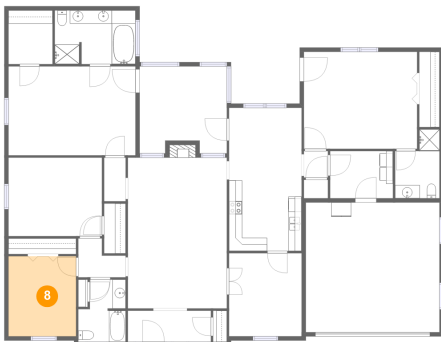

8 Floor 1 - Bedroom

Dimensions: 10'2" x 12'1"
Area: 123 sq. ft
Counted as living area: Yes

Heated: Yes
Finished: Yes
Enclosed: Yes
Contiguous: Yes
Permitted: Yes
Wet space: No
Addition: No
Conversion: No