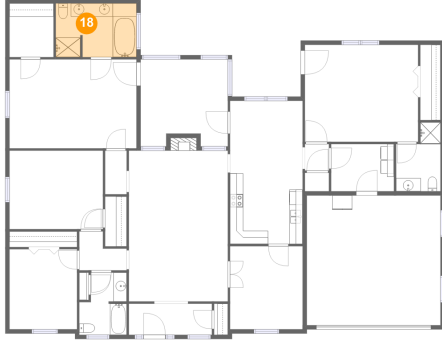

157 Rosecliff Drive, Harvest, Madison County, Alabama, United States, 35749

18 Floor 1 - Primary Bath

Dimensions: 12'2" x 8'1"
Area: 97 sq. ft
Counted as living area: Yes

Heated: Yes
Finished: Yes
Enclosed: Yes
Contiguous: Yes
Permitted: Yes
Wet space: Yes
Addition: No
Conversion: No