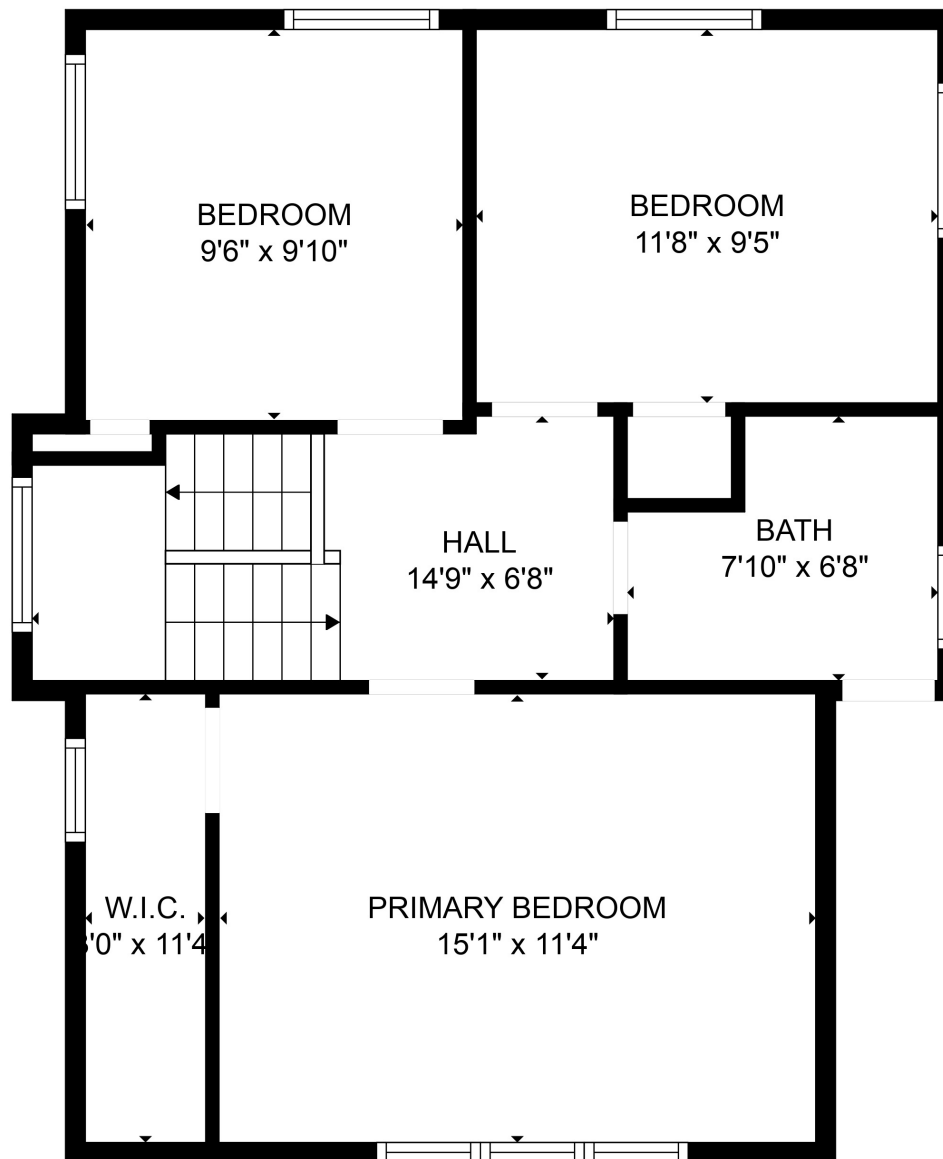

FLOOR 2

FLOOR 3

FLOOR 1

Total scanned area: 1868 sq. ft

Total scanned area: 1868 sq. ft

MEASUREMENTS ARE CALCULATED BY CUBICASA TECHNOLOGY. DEEMED HIGHLY RELIABLE BUT NOT GUARANTEED.

Total scanned area: 1868 sq. ft

MEASUREMENTS ARE CALCULATED BY CUBICASA TECHNOLOGY. DEEMED HIGHLY RELIABLE BUT NOT GUARANTEED.

Total scanned area: 1868 sq. ft

MEASUREMENTS ARE CALCULATED BY CUBICASA TECHNOLOGY. DEEMED HIGHLY RELIABLE BUT NOT GUARANTEED.