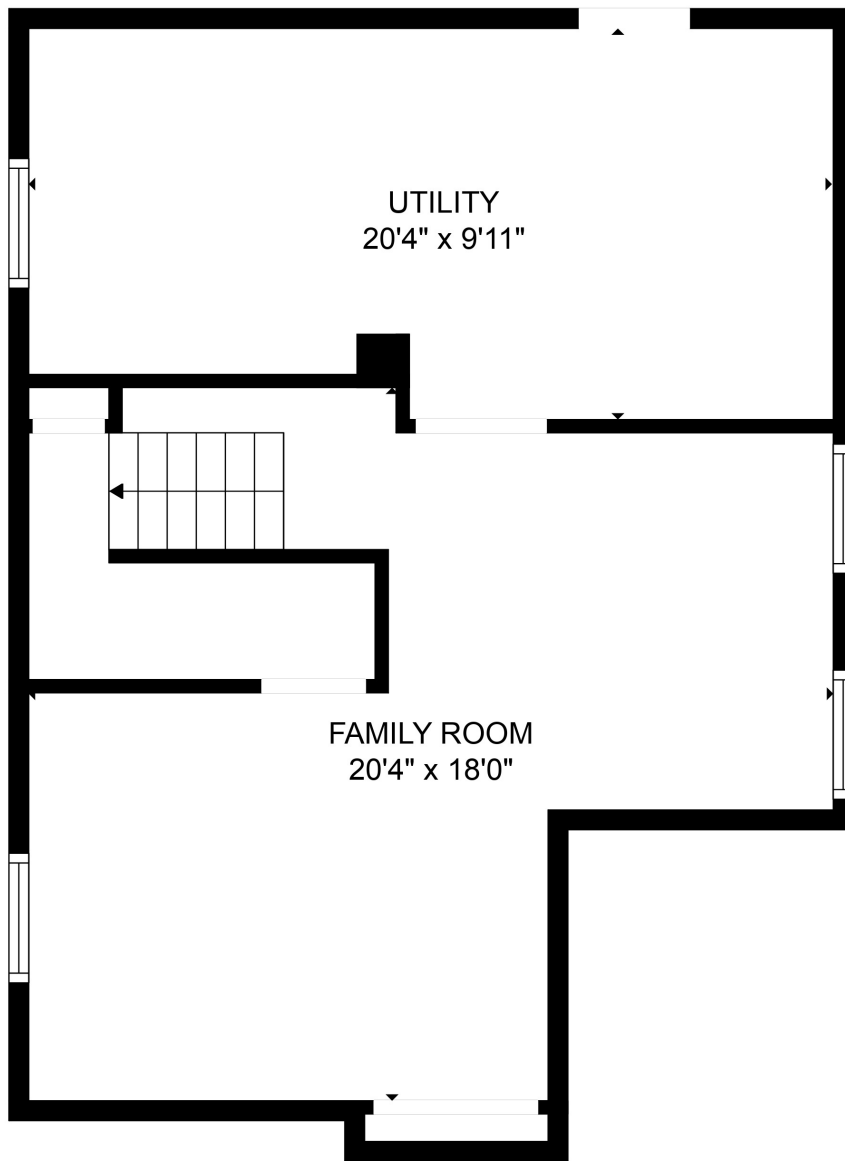

FLOOR 2

FLOOR 3

FLOOR 1

Total scanned area: 1868 sq. ft

Total scanned area: 1868 sq. ft

MEASUREMENTS ARE CALCULATED BY CUBICASA TECHNOLOGY. DEEMED HIGHLY RELIABLE BUT NOT GUARANTEED.

Total scanned area: 1868 sq. ft

MEASUREMENTS ARE CALCULATED BY CUBICASA TECHNOLOGY. DEEMED HIGHLY RELIABLE BUT NOT GUARANTEED.

Total scanned area: 1868 sq. ft

MEASUREMENTS ARE CALCULATED BY CUBICASA TECHNOLOGY. DEEMED HIGHLY RELIABLE BUT NOT GUARANTEED.