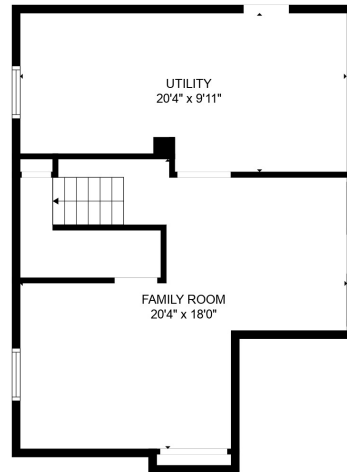

FLOOR 2

FLOOR 3

FLOOR 1

Total scanned area: 1868 sq. ft

Total scanned area: 1868 sq. ft

MEASUREMENTS ARE CALCULATED BY CUBICASA TECHNOLOGY. DEEMED HIGHLY RELIABLE BUT NOT GUARANTEED.

Total scanned area: 1868 sq. ft

MEASUREMENTS ARE CALCULATED BY CUBICASA TECHNOLOGY. DEEMED HIGHLY RELIABLE BUT NOT GUARANTEED.

Total scanned area: 1868 sq. ft

MEASUREMENTS ARE CALCULATED BY CUBICASA TECHNOLOGY. DEEMED HIGHLY RELIABLE BUT NOT GUARANTEED.