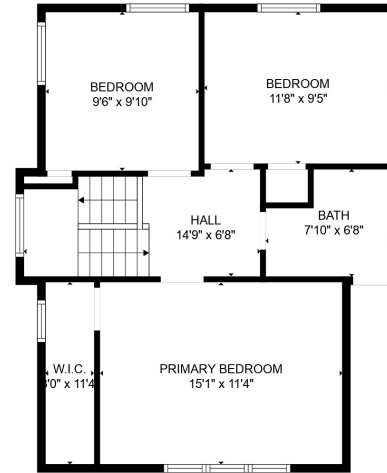

FLOOR 2

FLOOR 3

FLOOR 1

Total scanned area: 1868 sq. ft

Total scanned area: 1868 sq. ft

MEASUREMENTS ARE CALCULATED BY CUBICASA TECHNOLOGY. DEEMED HIGHLY RELIABLE BUT NOT GUARANTEED.

Total scanned area: 1868 sq. ft

MEASUREMENTS ARE CALCULATED BY CUBICASA TECHNOLOGY. DEEMED HIGHLY RELIABLE BUT NOT GUARANTEED.

Total scanned area: 1868 sq. ft

MEASUREMENTS ARE CALCULATED BY CUBICASA TECHNOLOGY. DEEMED HIGHLY RELIABLE BUT NOT GUARANTEED.