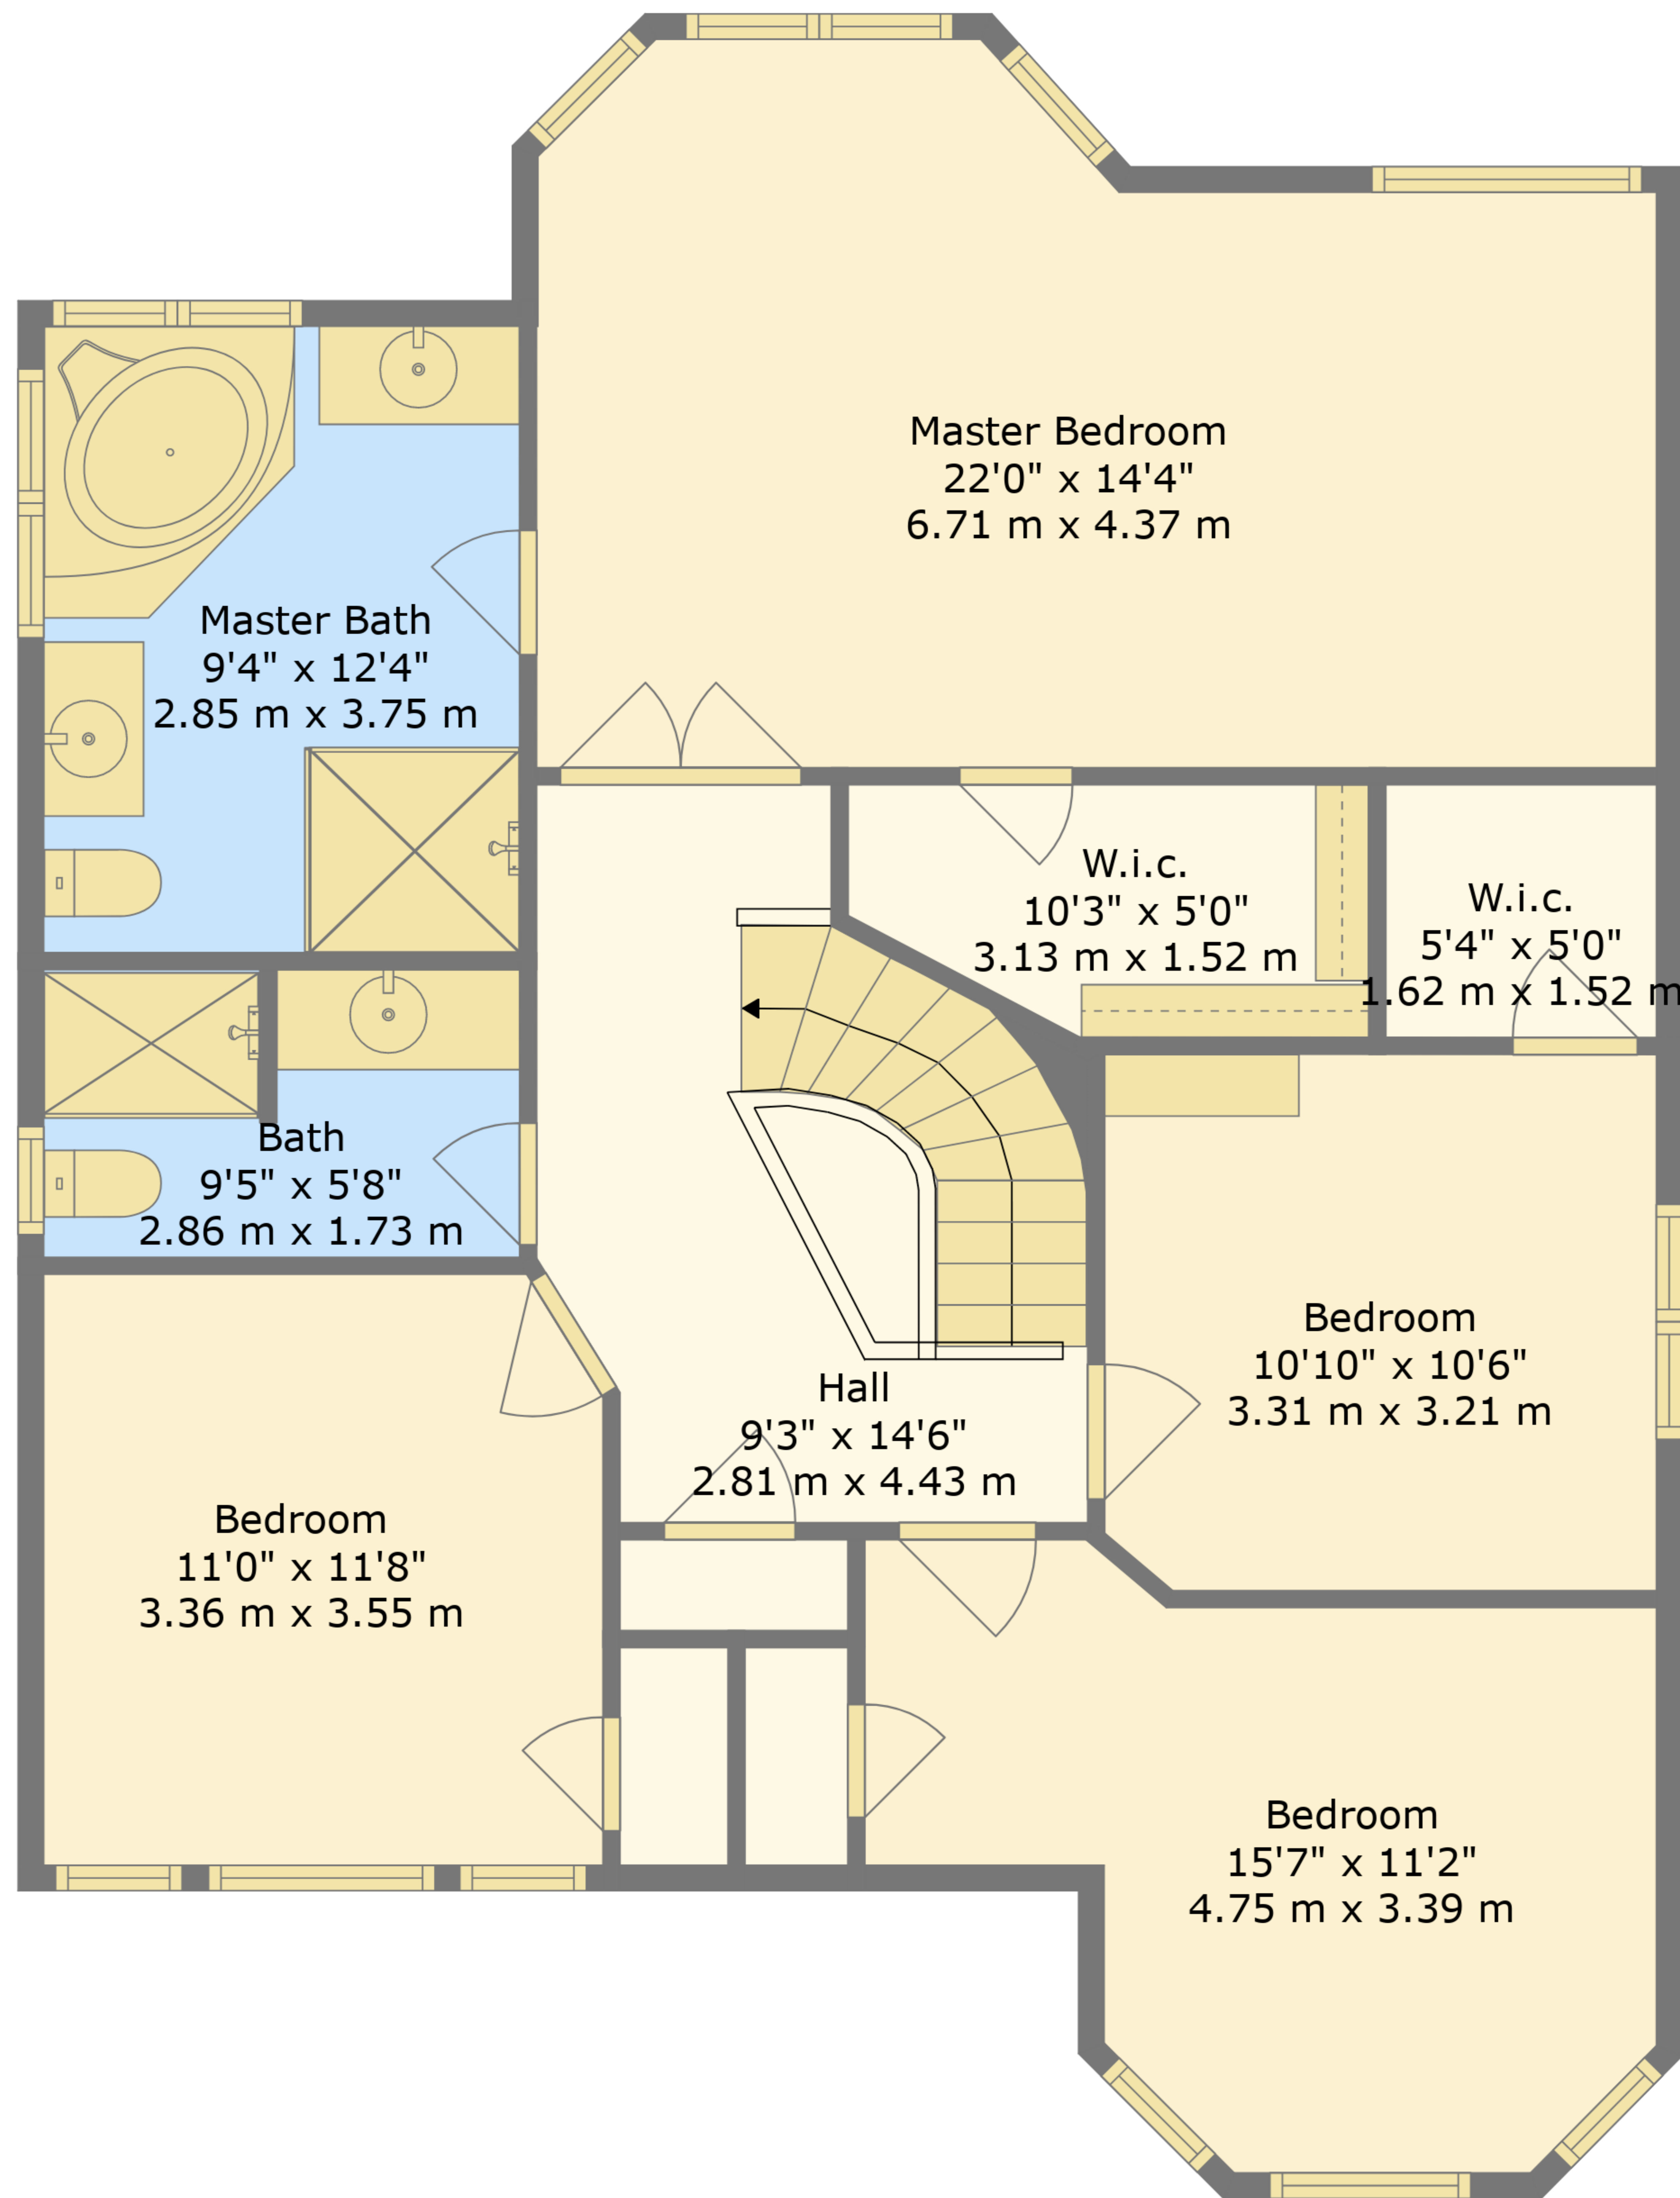

TOTAL: 3219 sq. ft, 299 m2

Below Ground: 1009 sq. ft, 94 m2, FLOOR 2: 1100 sq. ft, 102 m2, FLOOR 3: 1110 sq. ft, 103 m2
 EXCLUDED AREAS: DECK: 334 sq. ft, 31 m2, ELECTRICAL ROOM: 100 sq. ft, 9 m2, FIREPLACE: 18 sq. ft, 2 m2,
 GARAGE: 346 sq. ft, 32 m2

TOTAL: 3219 sq. ft, 299 m²

Below Ground: 1009 sq. ft, 94 m², FLOOR 2: 1100 sq. ft, 102 m², FLOOR 3: 1110 sq. ft, 103 m²
 EXCLUDED AREAS: DECK: 334 sq. ft, 31 m², ELECTRICAL ROOM: 100 sq. ft, 9 m², FIREPLACE: 18 sq. ft, 2 m²,
 GARAGE: 346 sq. ft, 32 m²