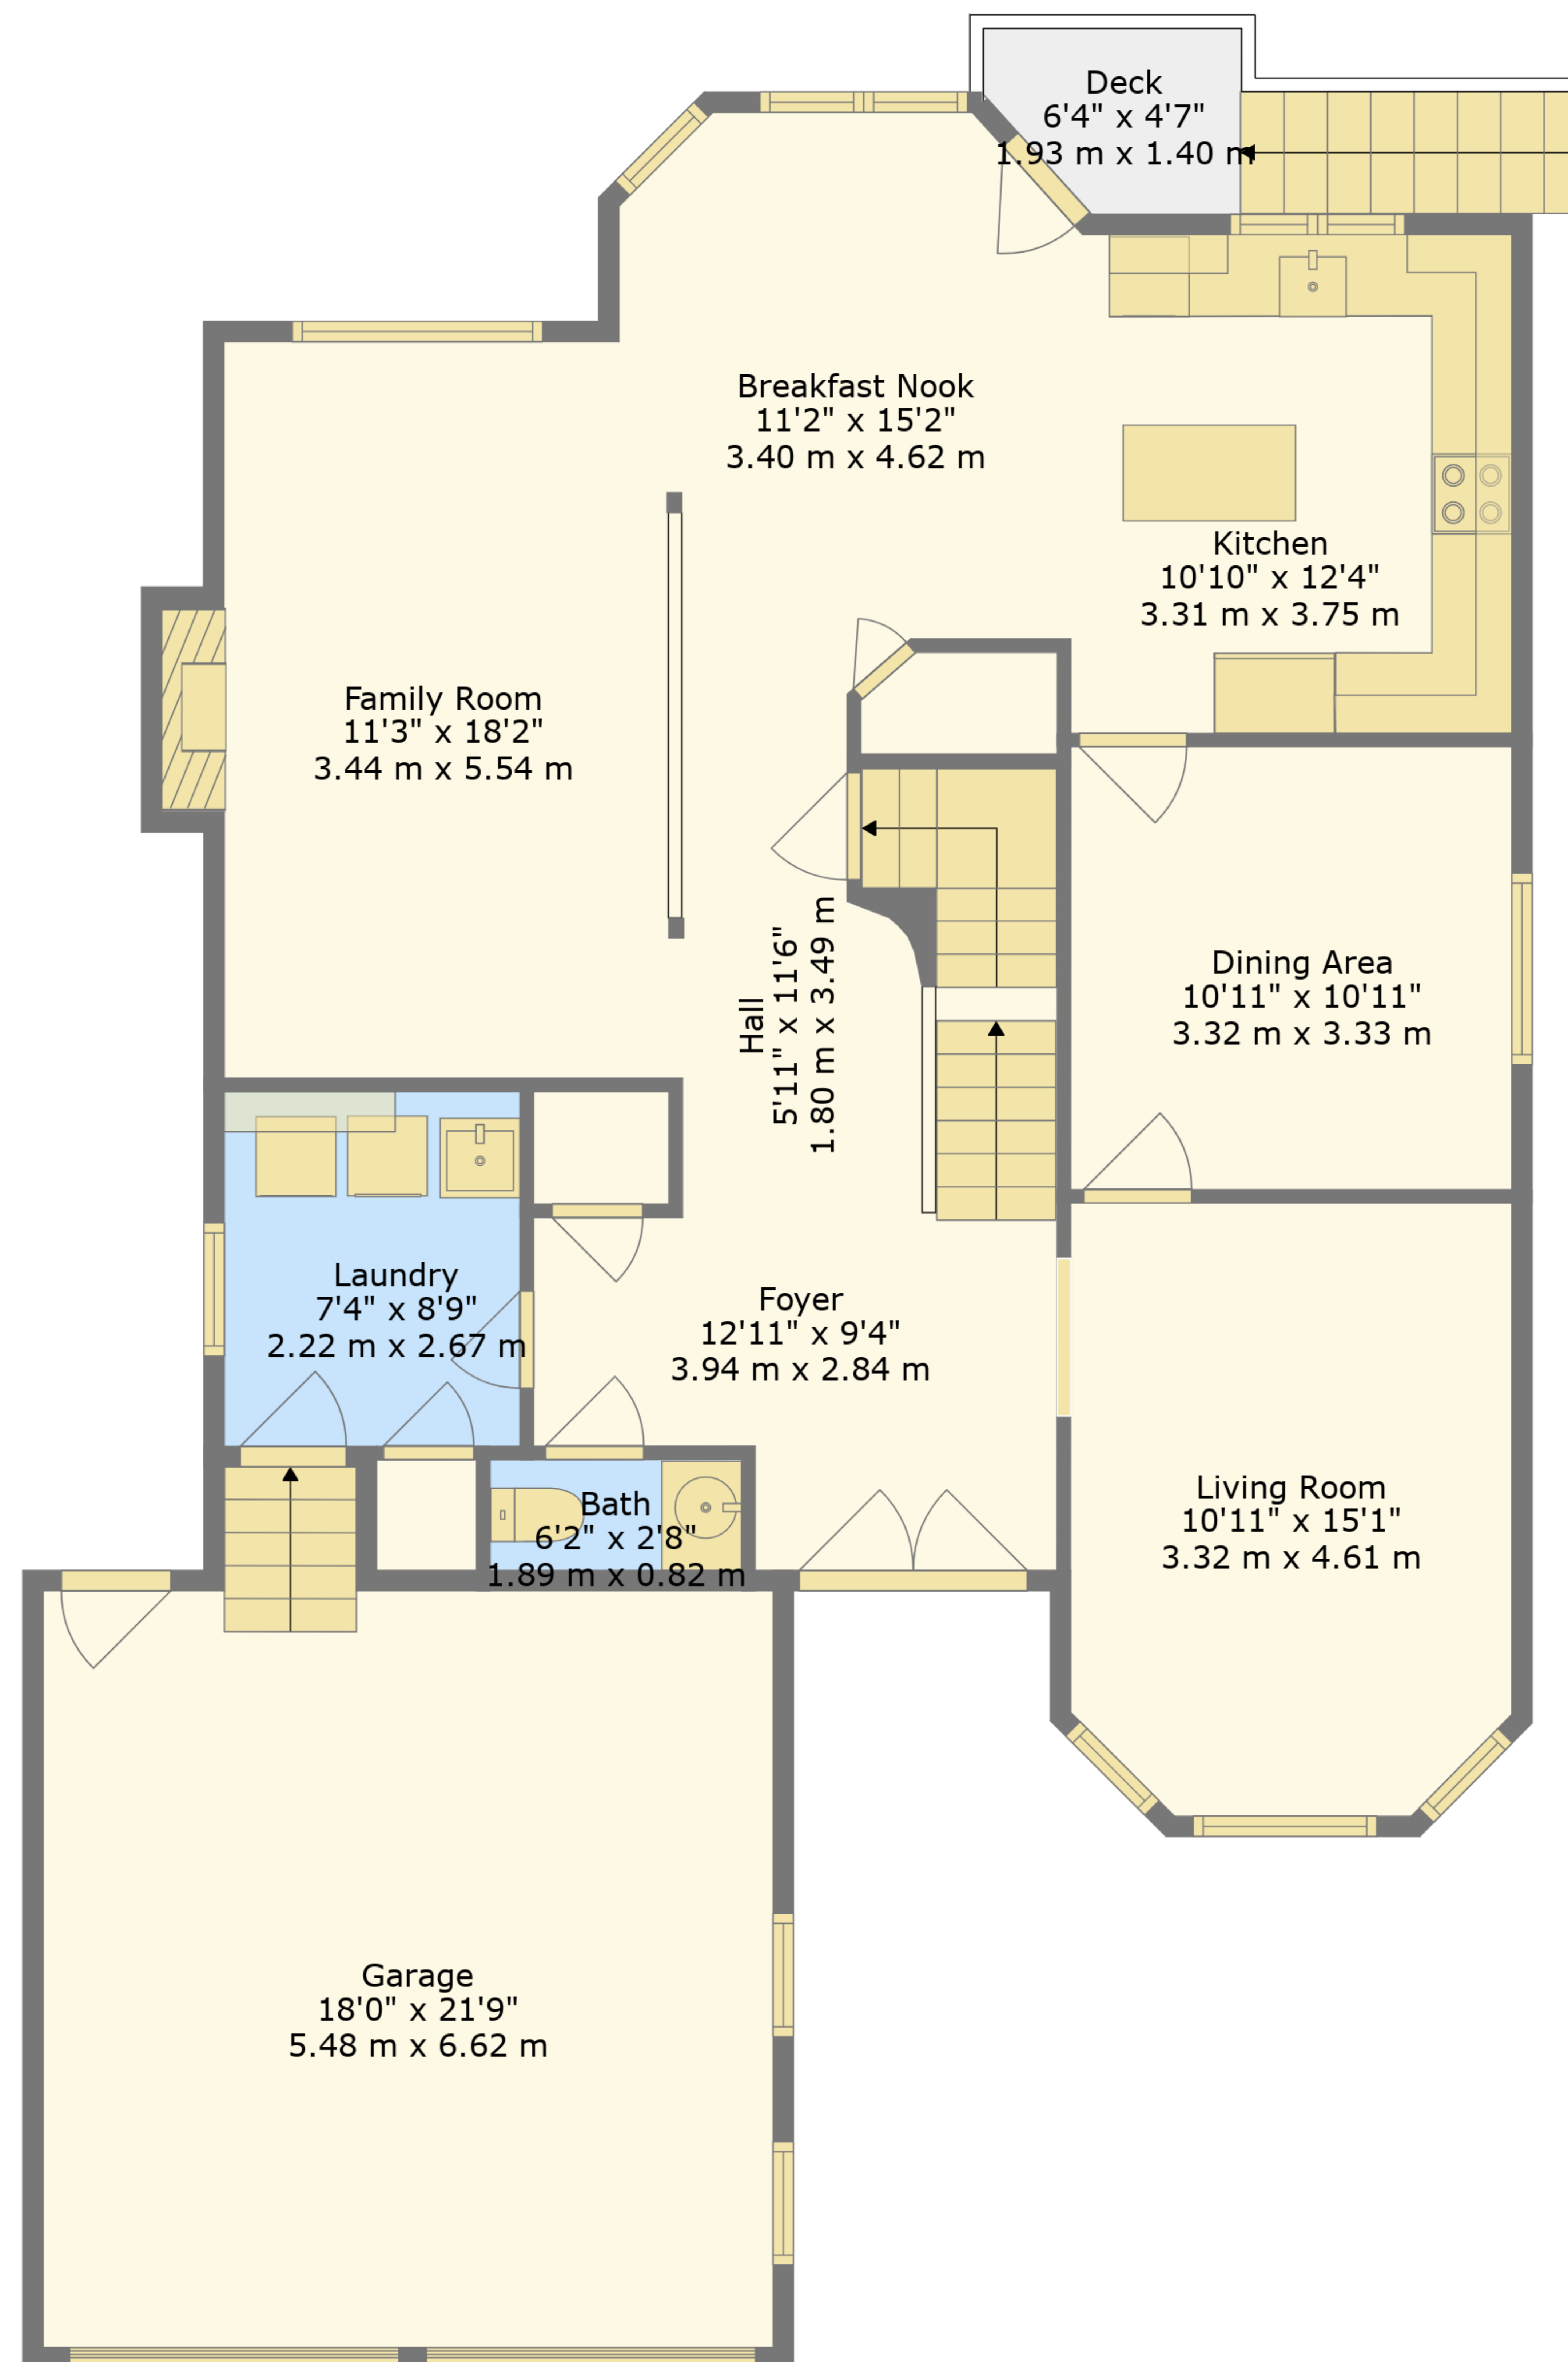

TOTAL: 3219 sq. ft, 299 m2

Below Ground: 1009 sq. ft, 94 m2, FLOOR 2: 1100 sq. ft, 102 m2, FLOOR 3: 1110 sq. ft, 103 m2
 EXCLUDED AREAS: DECK: 334 sq. ft, 31 m2, ELECTRICAL ROOM: 100 sq. ft, 9 m2, FIREPLACE: 18 sq. ft, 2 m2,
 GARAGE: 346 sq. ft, 32 m2

TOTAL: 3219 sq. ft, 299 m²

Below Ground: 1009 sq. ft, 94 m², FLOOR 2: 1100 sq. ft, 102 m², FLOOR 3: 1110 sq. ft, 103 m²
 EXCLUDED AREAS: DECK: 334 sq. ft, 31 m², ELECTRICAL ROOM: 100 sq. ft, 9 m², FIREPLACE: 18 sq. ft, 2 m²,
 GARAGE: 346 sq. ft, 32 m²