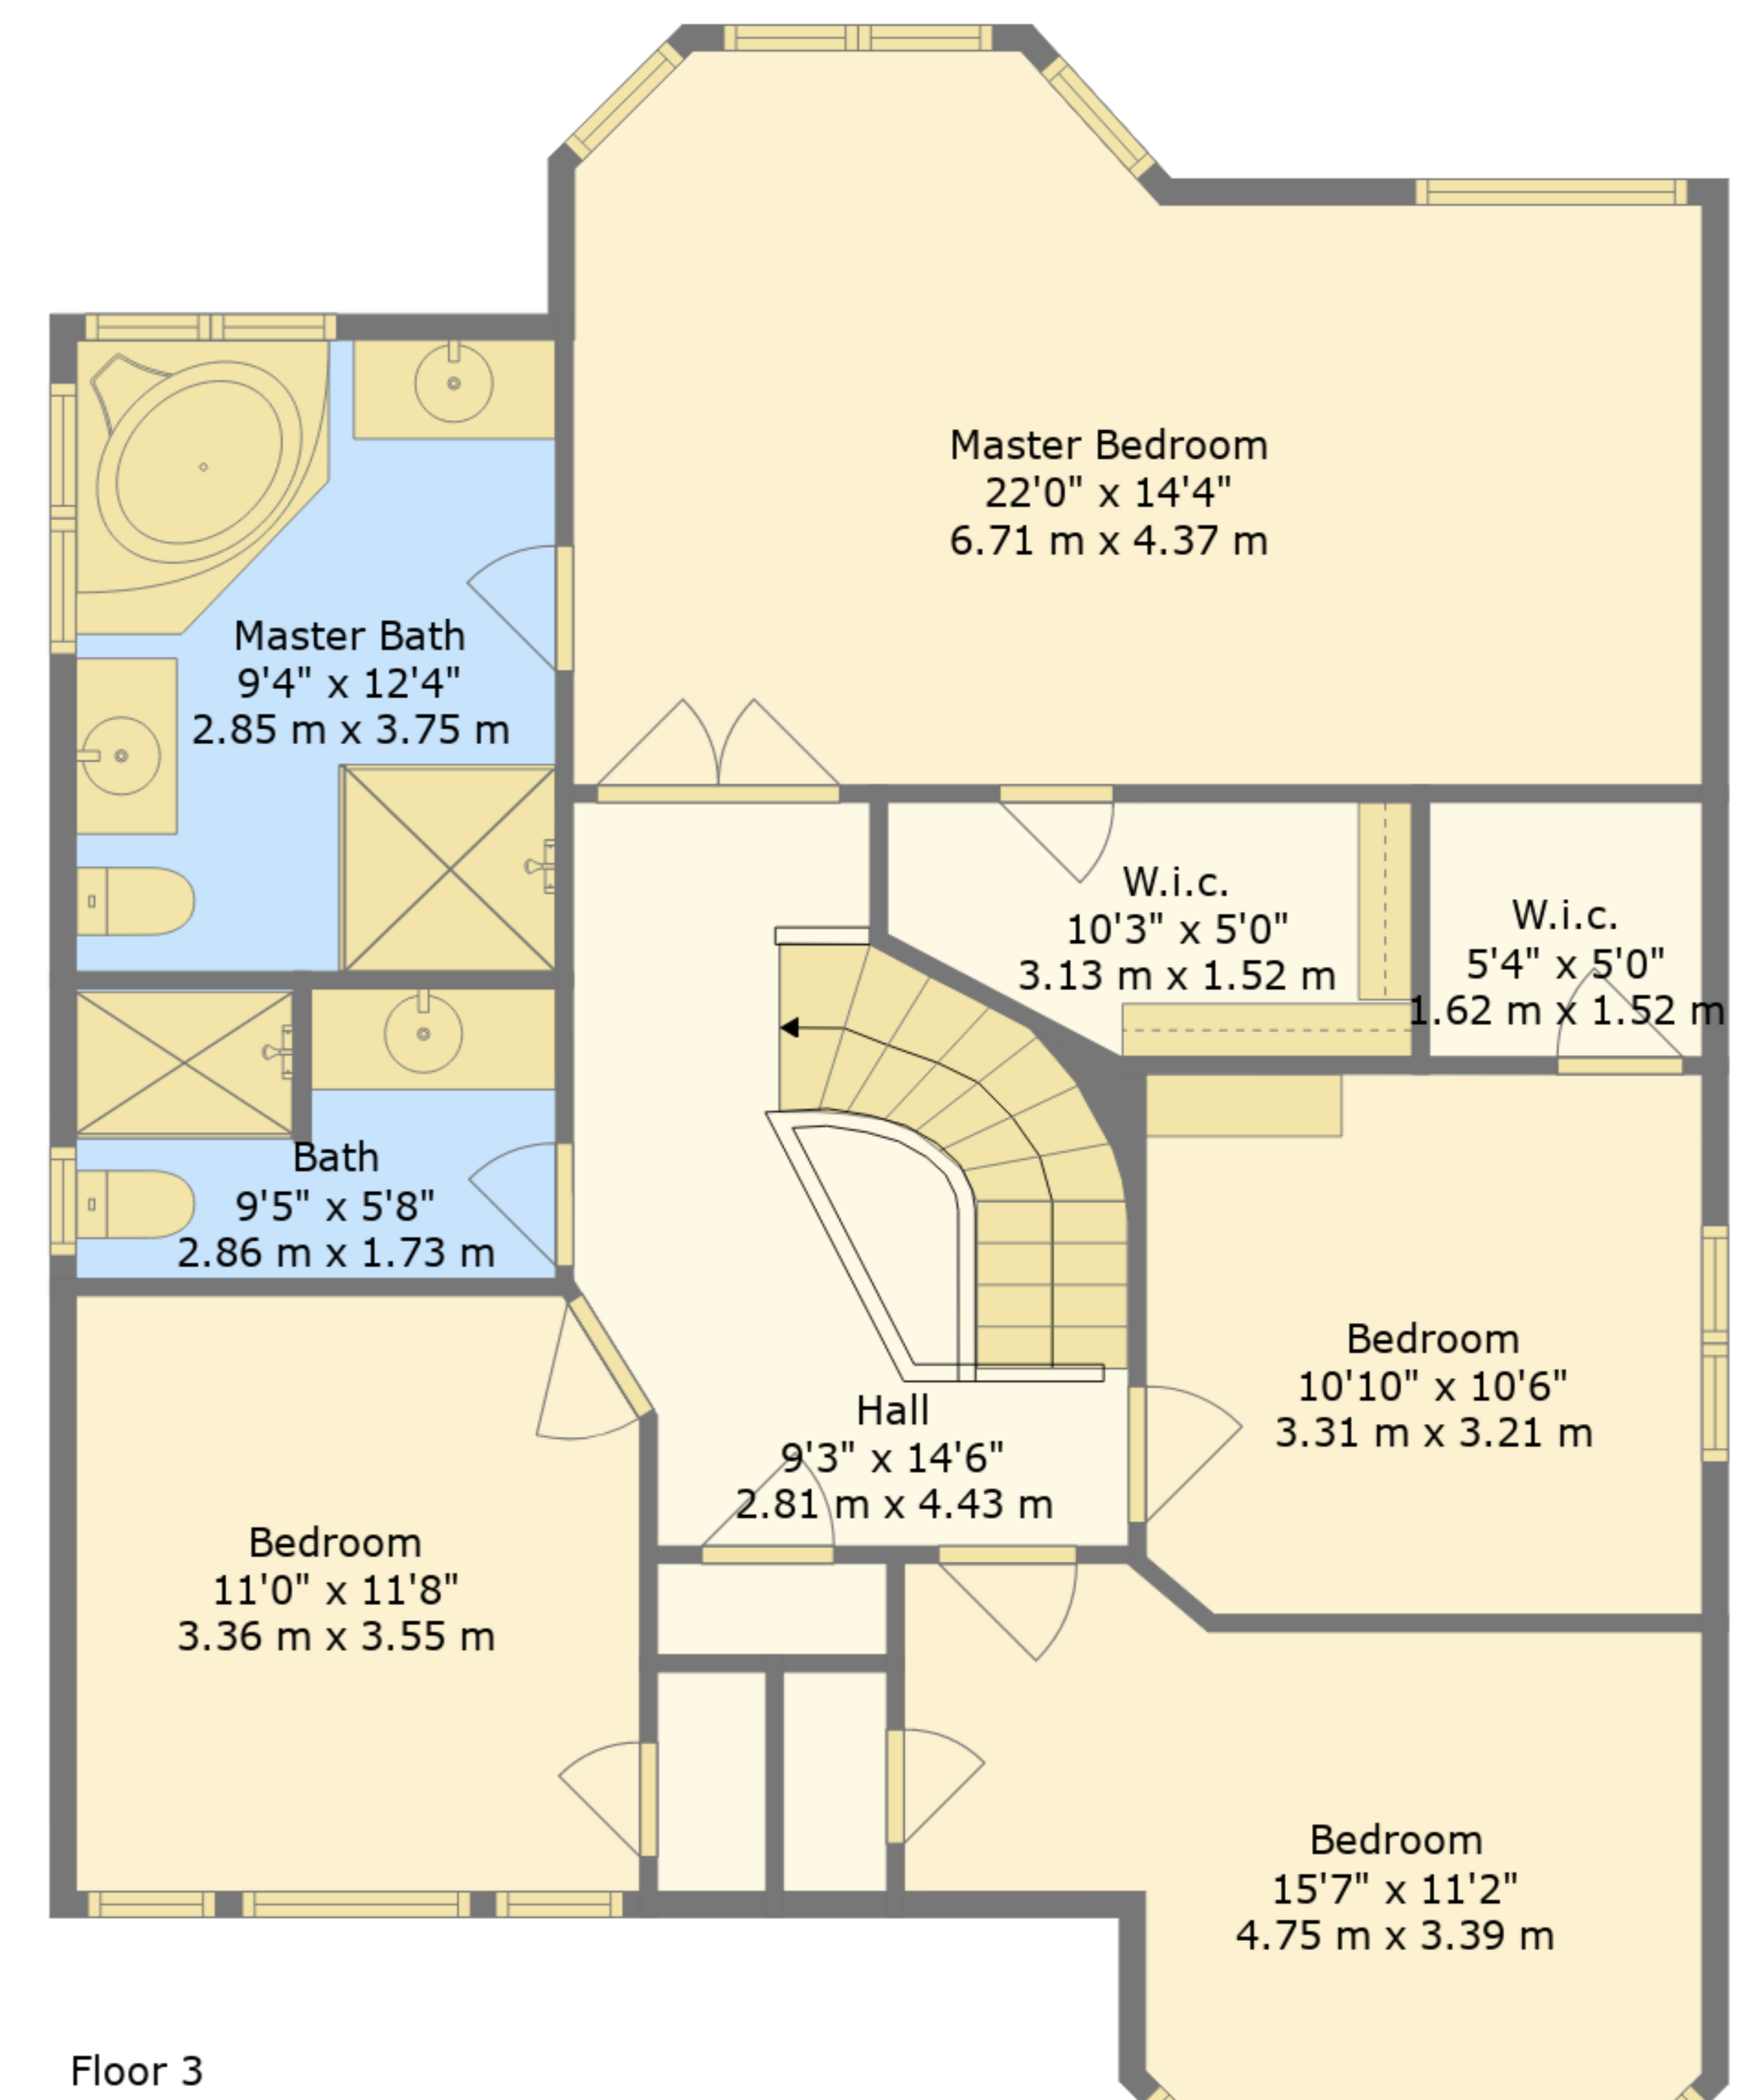

TOTAL: 3219 sq. ft, 299 m2

Below Ground: 1009 sq. ft, 94 m2, FLOOR 2: 1100 sq. ft, 102 m2, FLOOR 3: 1110 sq. ft, 103 m2
 EXCLUDED AREAS: DECK: 334 sq. ft, 31 m2, ELECTRICAL ROOM: 100 sq. ft, 9 m2, FIREPLACE: 18 sq. ft, 2 m2,
 GARAGE: 346 sq. ft, 32 m2

TOTAL: 3219 sq. ft, 299 m²

Below Ground: 1009 sq. ft, 94 m², FLOOR 2: 1100 sq. ft, 102 m², FLOOR 3: 1110 sq. ft, 103 m²
 EXCLUDED AREAS: DECK: 334 sq. ft, 31 m², ELECTRICAL ROOM: 100 sq. ft, 9 m², FIREPLACE: 18 sq. ft, 2 m²,
 GARAGE: 346 sq. ft, 32 m²