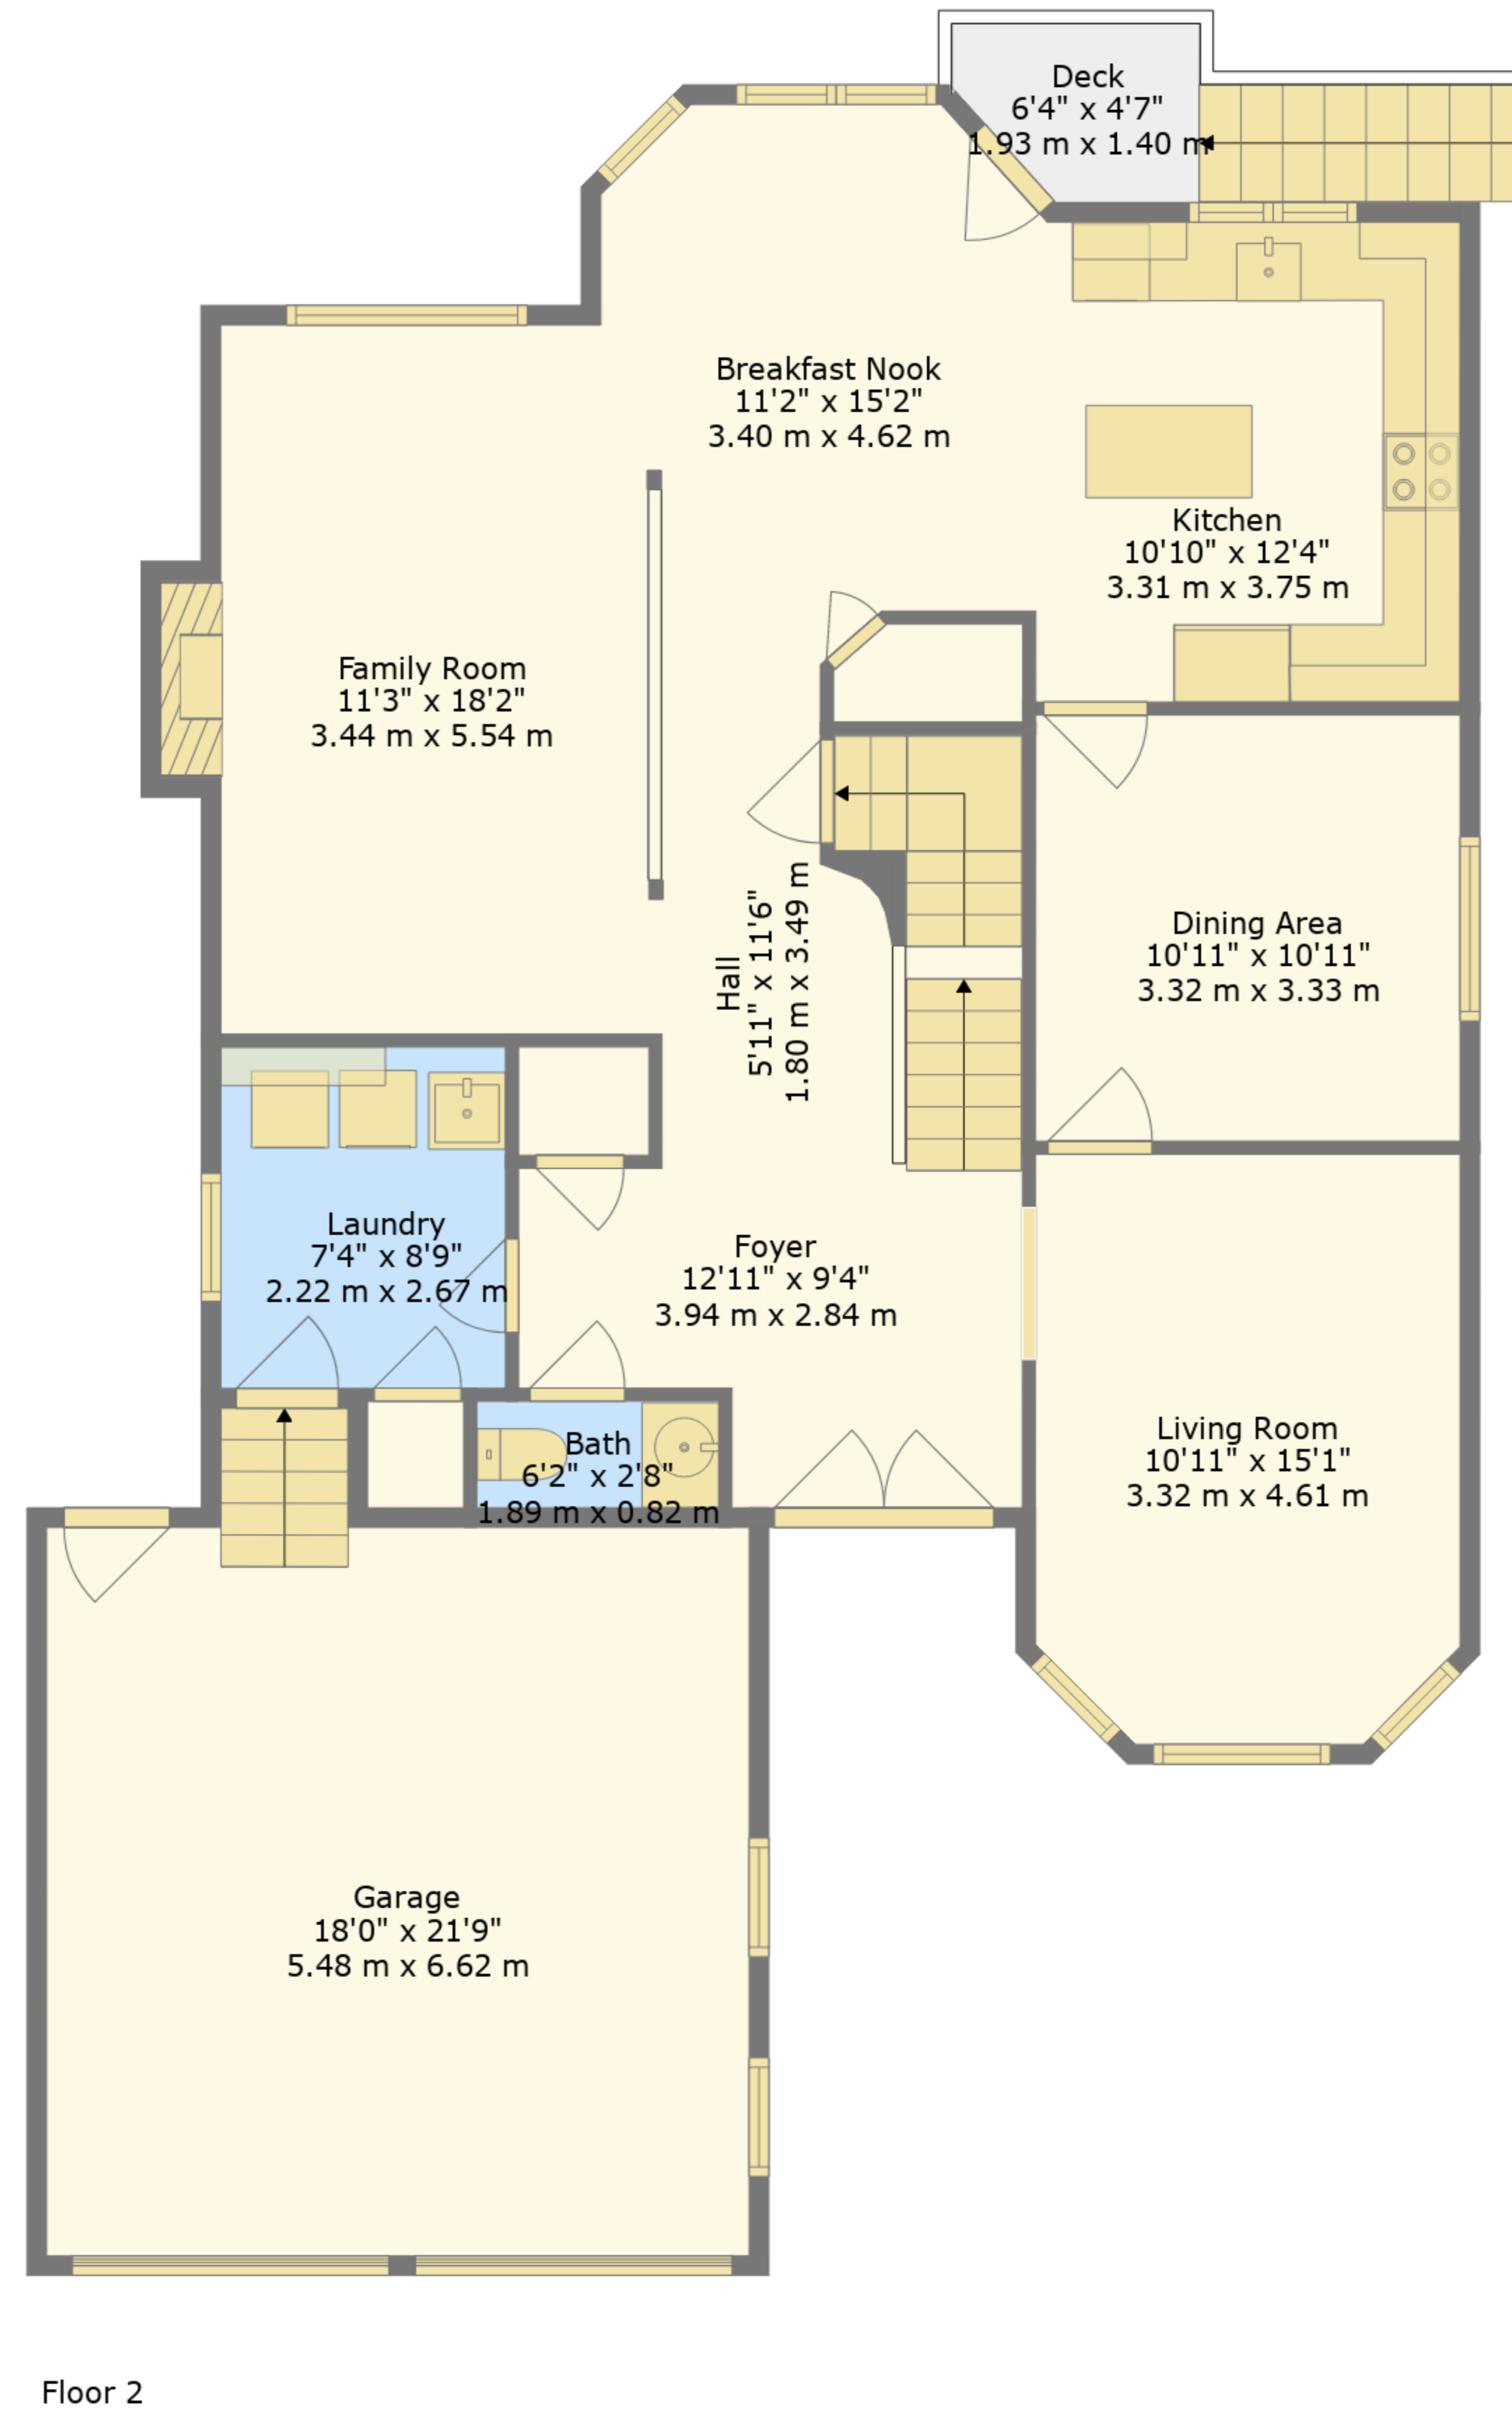

TOTAL: 3219 sq. ft, 299 m2

Below Ground: 1009 sq. ft, 94 m2, FLOOR 2: 1100 sq. ft, 102 m2, FLOOR 3: 1110 sq. ft, 103 m2
 EXCLUDED AREAS: DECK: 334 sq. ft, 31 m2, ELECTRICAL ROOM: 100 sq. ft, 9 m2, FIREPLACE: 18 sq. ft, 2 m2,
 GARAGE: 346 sq. ft, 32 m2

TOTAL: 3219 sq. ft, 299 m²

Below Ground: 1009 sq. ft, 94 m², FLOOR 2: 1100 sq. ft, 102 m², FLOOR 3: 1110 sq. ft, 103 m²
 EXCLUDED AREAS: DECK: 334 sq. ft, 31 m², ELECTRICAL ROOM: 100 sq. ft, 9 m², FIREPLACE: 18 sq. ft, 2 m²,
 GARAGE: 346 sq. ft, 32 m²