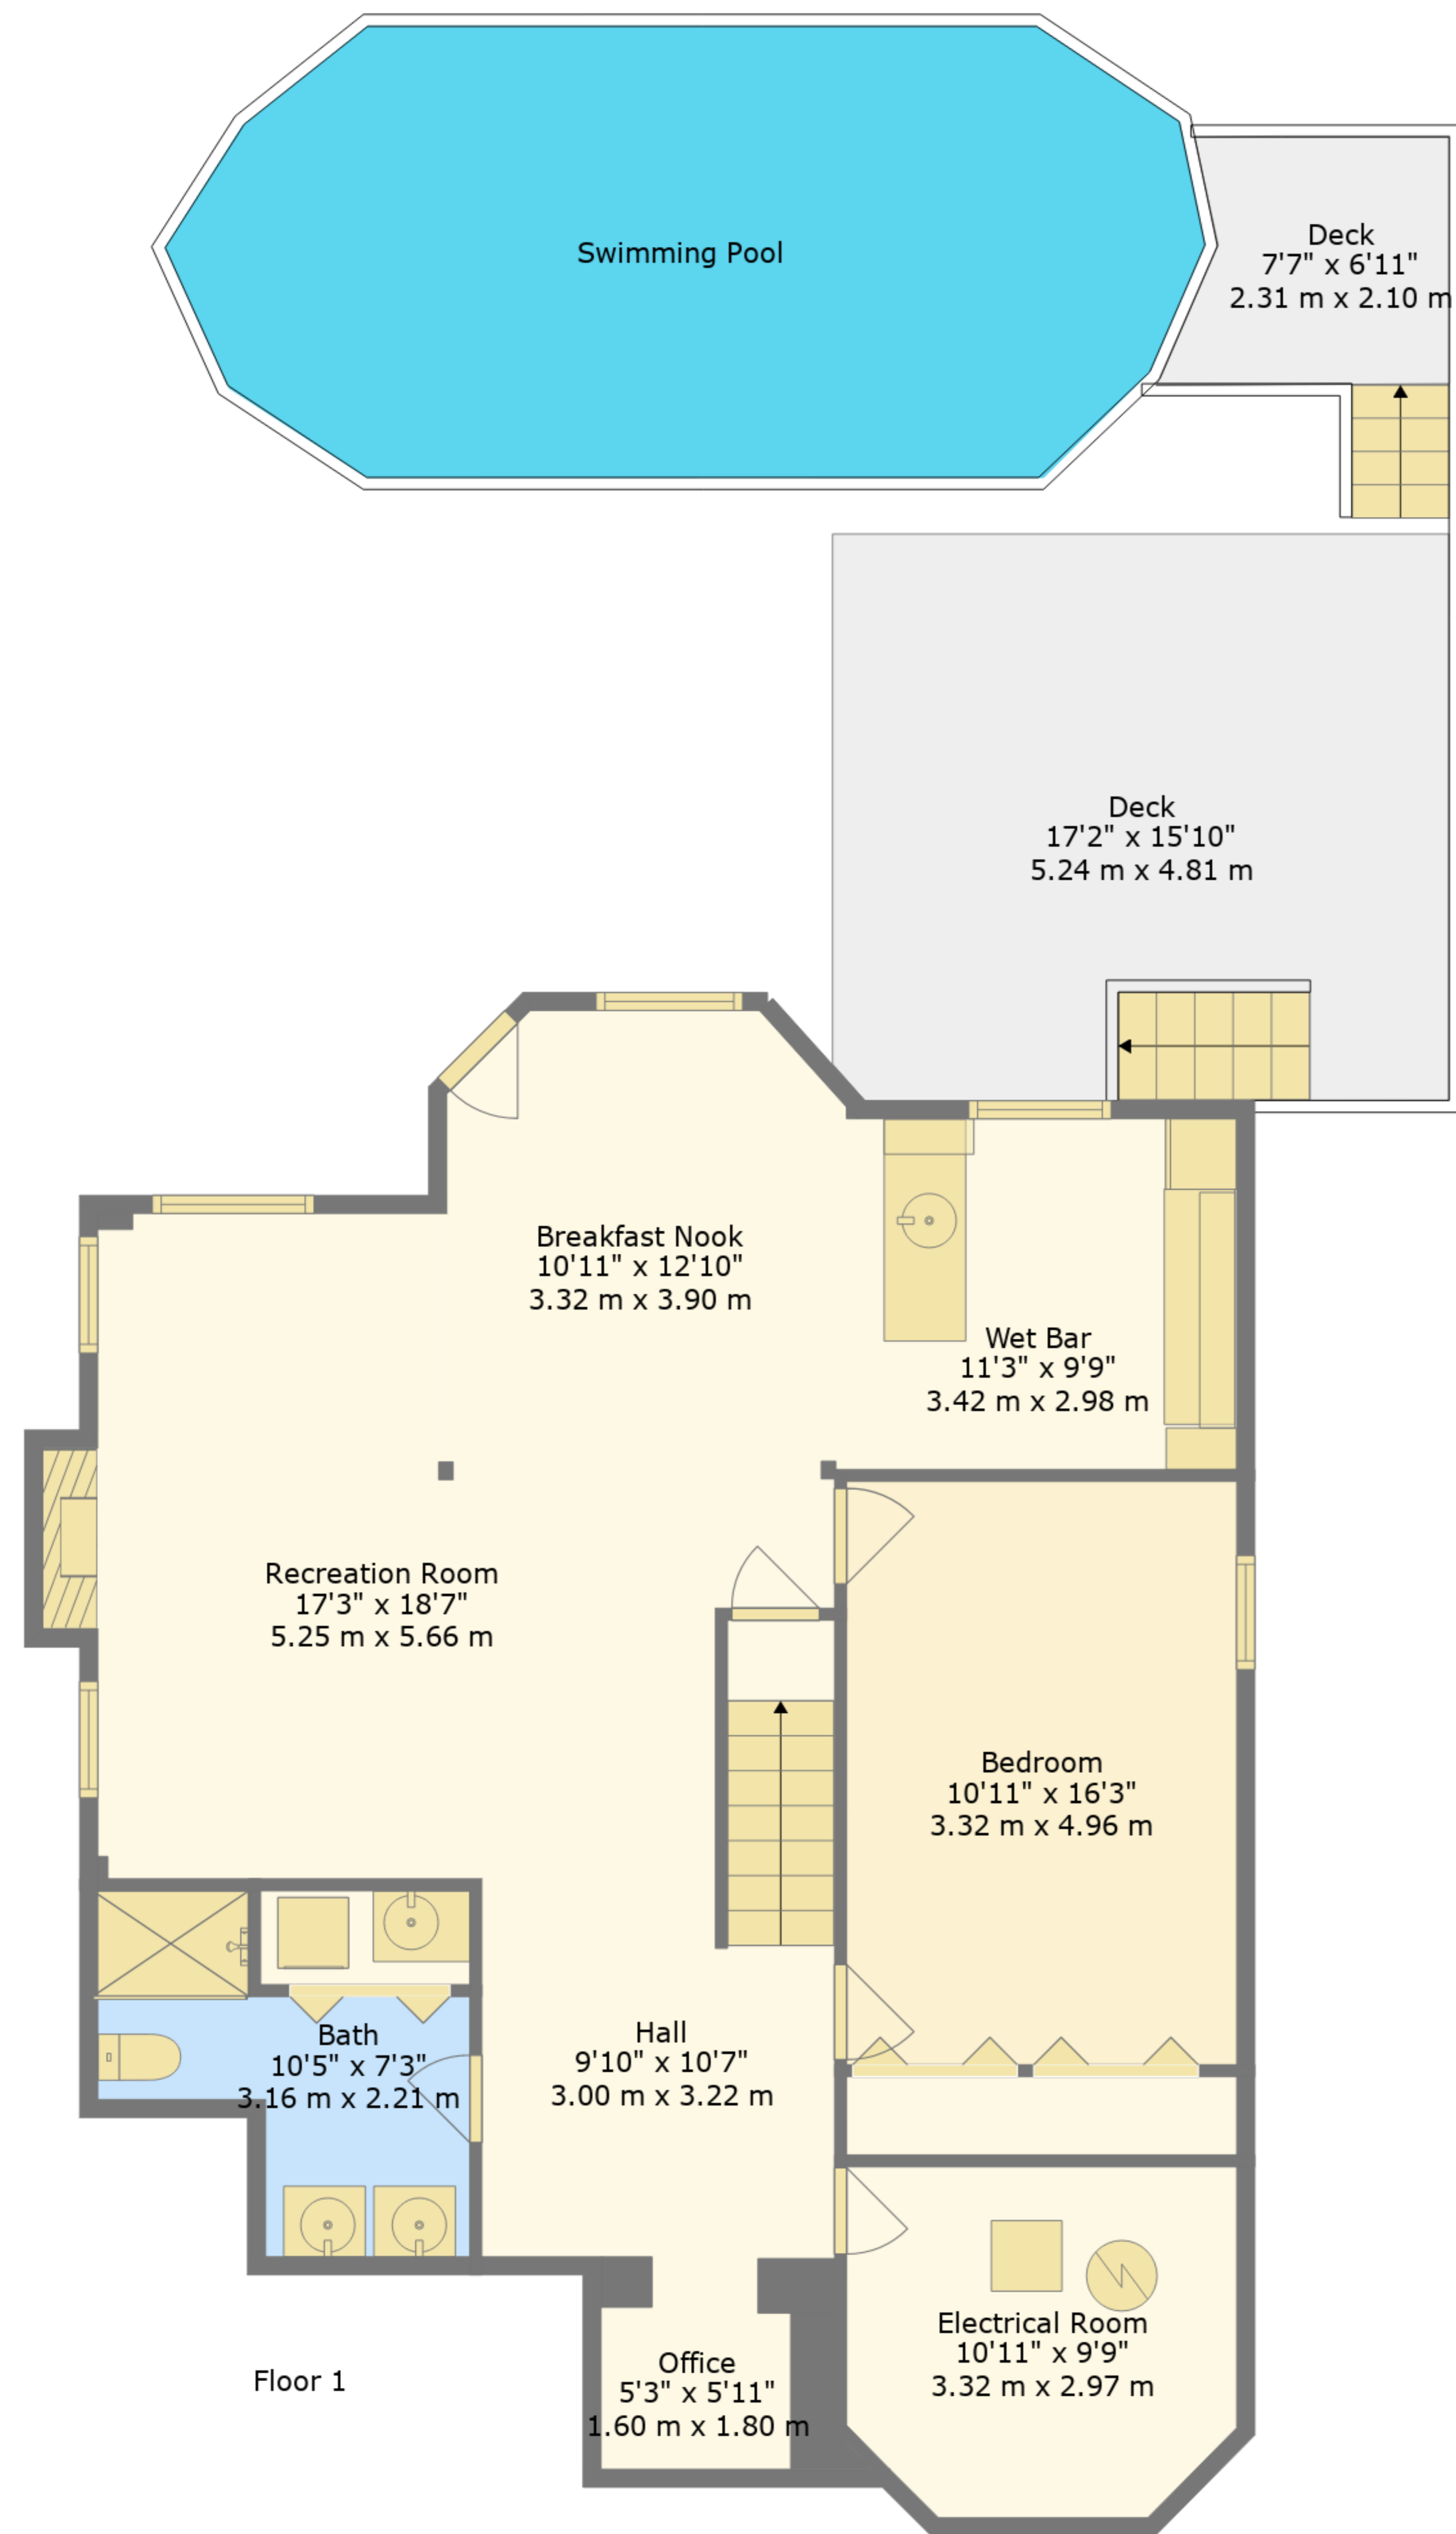

TOTAL: 3219 sq. ft, 299 m2

Below Ground: 1009 sq. ft, 94 m2, FLOOR 2: 1100 sq. ft, 102 m2, FLOOR 3: 1110 sq. ft, 103 m2
 EXCLUDED AREAS: DECK: 334 sq. ft, 31 m2, ELECTRICAL ROOM: 100 sq. ft, 9 m2, FIREPLACE: 18 sq. ft, 2 m2,
 GARAGE: 346 sq. ft, 32 m2

TOTAL: 3219 sq. ft, 299 m²

Below Ground: 1009 sq. ft, 94 m², FLOOR 2: 1100 sq. ft, 102 m², FLOOR 3: 1110 sq. ft, 103 m²
 EXCLUDED AREAS: DECK: 334 sq. ft, 31 m², ELECTRICAL ROOM: 100 sq. ft, 9 m², FIREPLACE: 18 sq. ft, 2 m²,
 GARAGE: 346 sq. ft, 32 m²