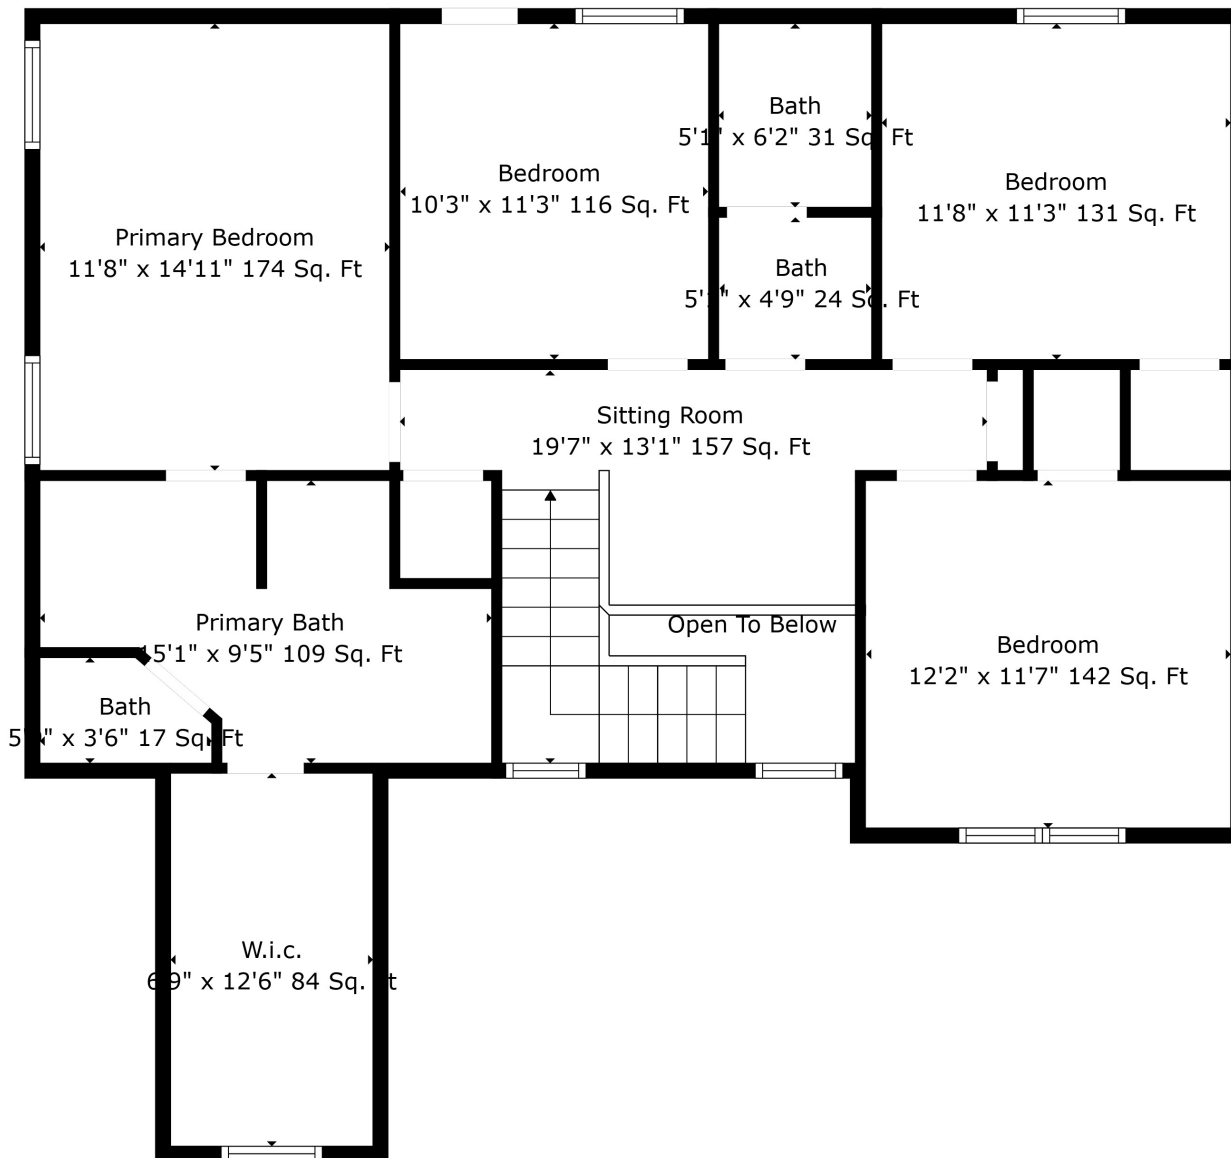

Floor 1

Total scanned area: 2893 sq. ft

Total scanned area: 2893 sq. ft

Total scanned area: 2893 sq. ft

Total scanned area: 2893 sq. ft

Measurements Are Calculated By Cubicasa Technology. Deemed Highly Reliable But Not Guaranteed.