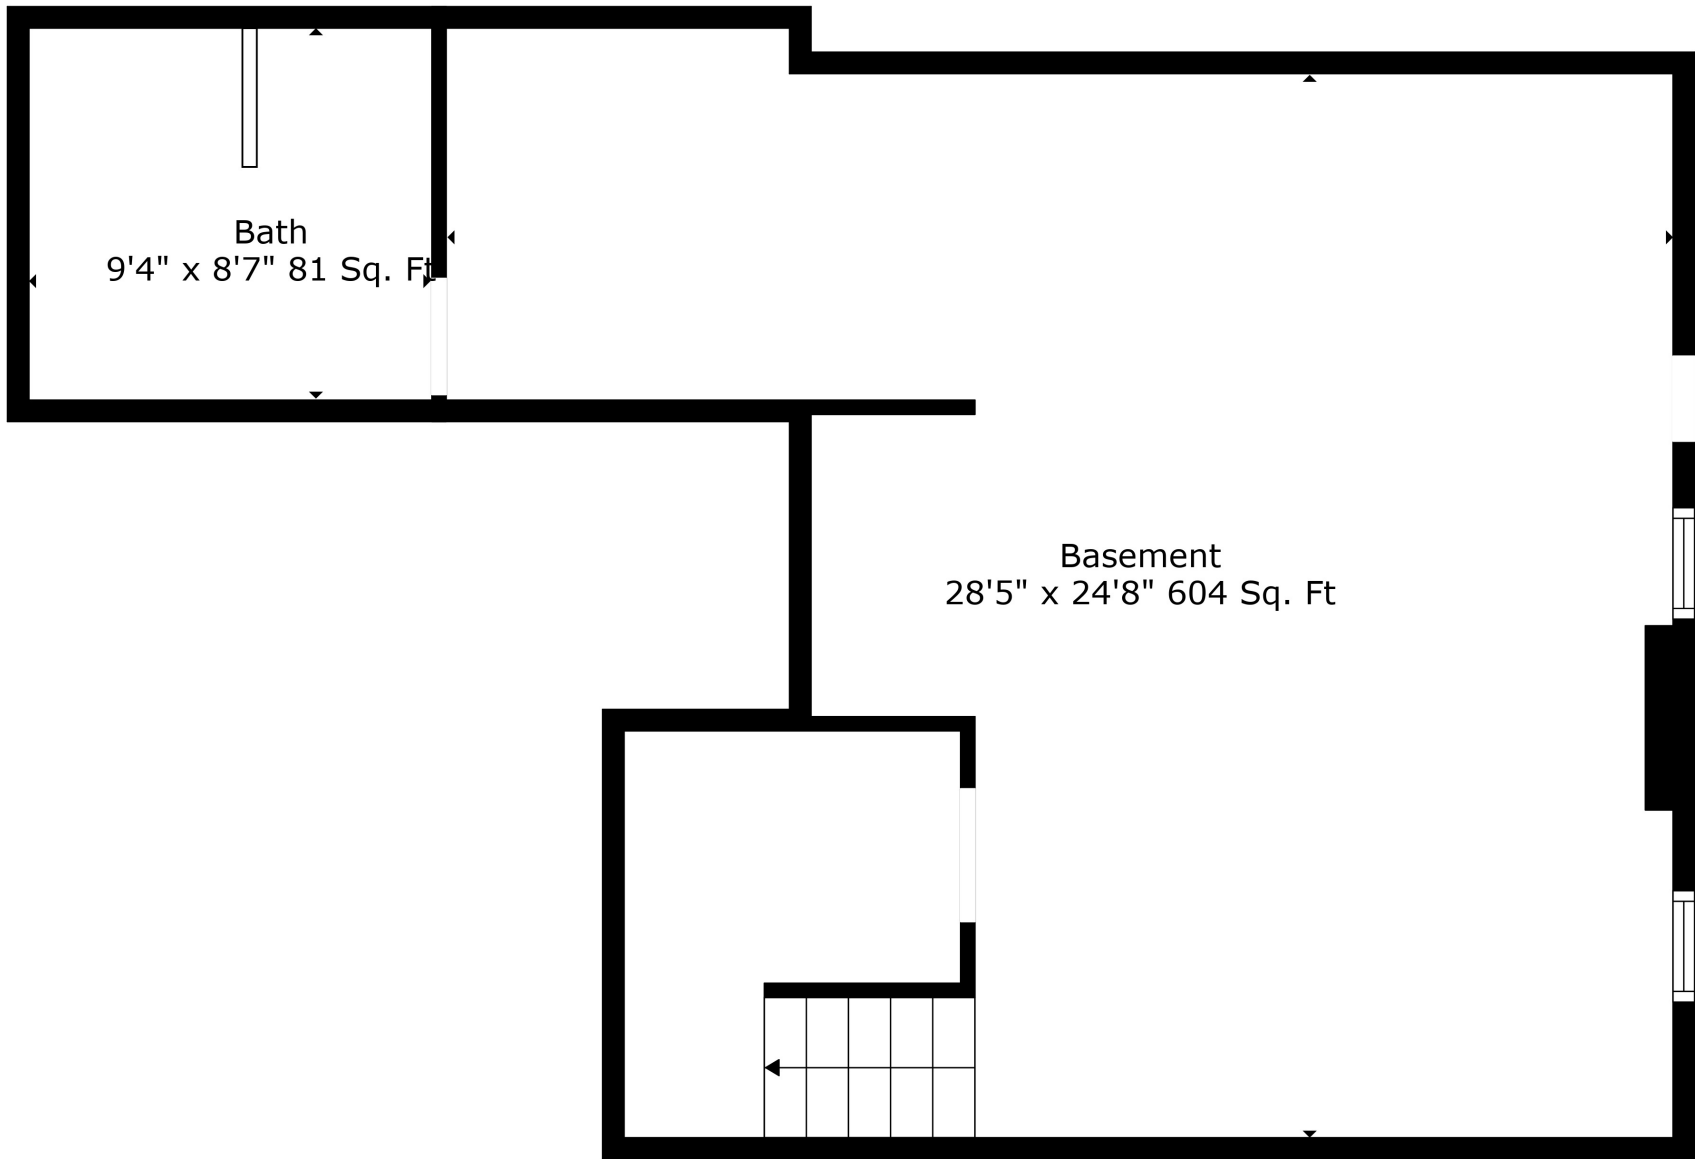

Floor 1

Total scanned area: 2893 sq. ft

Total scanned area: 2893 sq. ft

Total scanned area: 2893 sq. ft

Total scanned area: 2893 sq. ft

Measurements Are Calculated By Cubicasa Technology. Deemed Highly Reliable But Not Guaranteed.