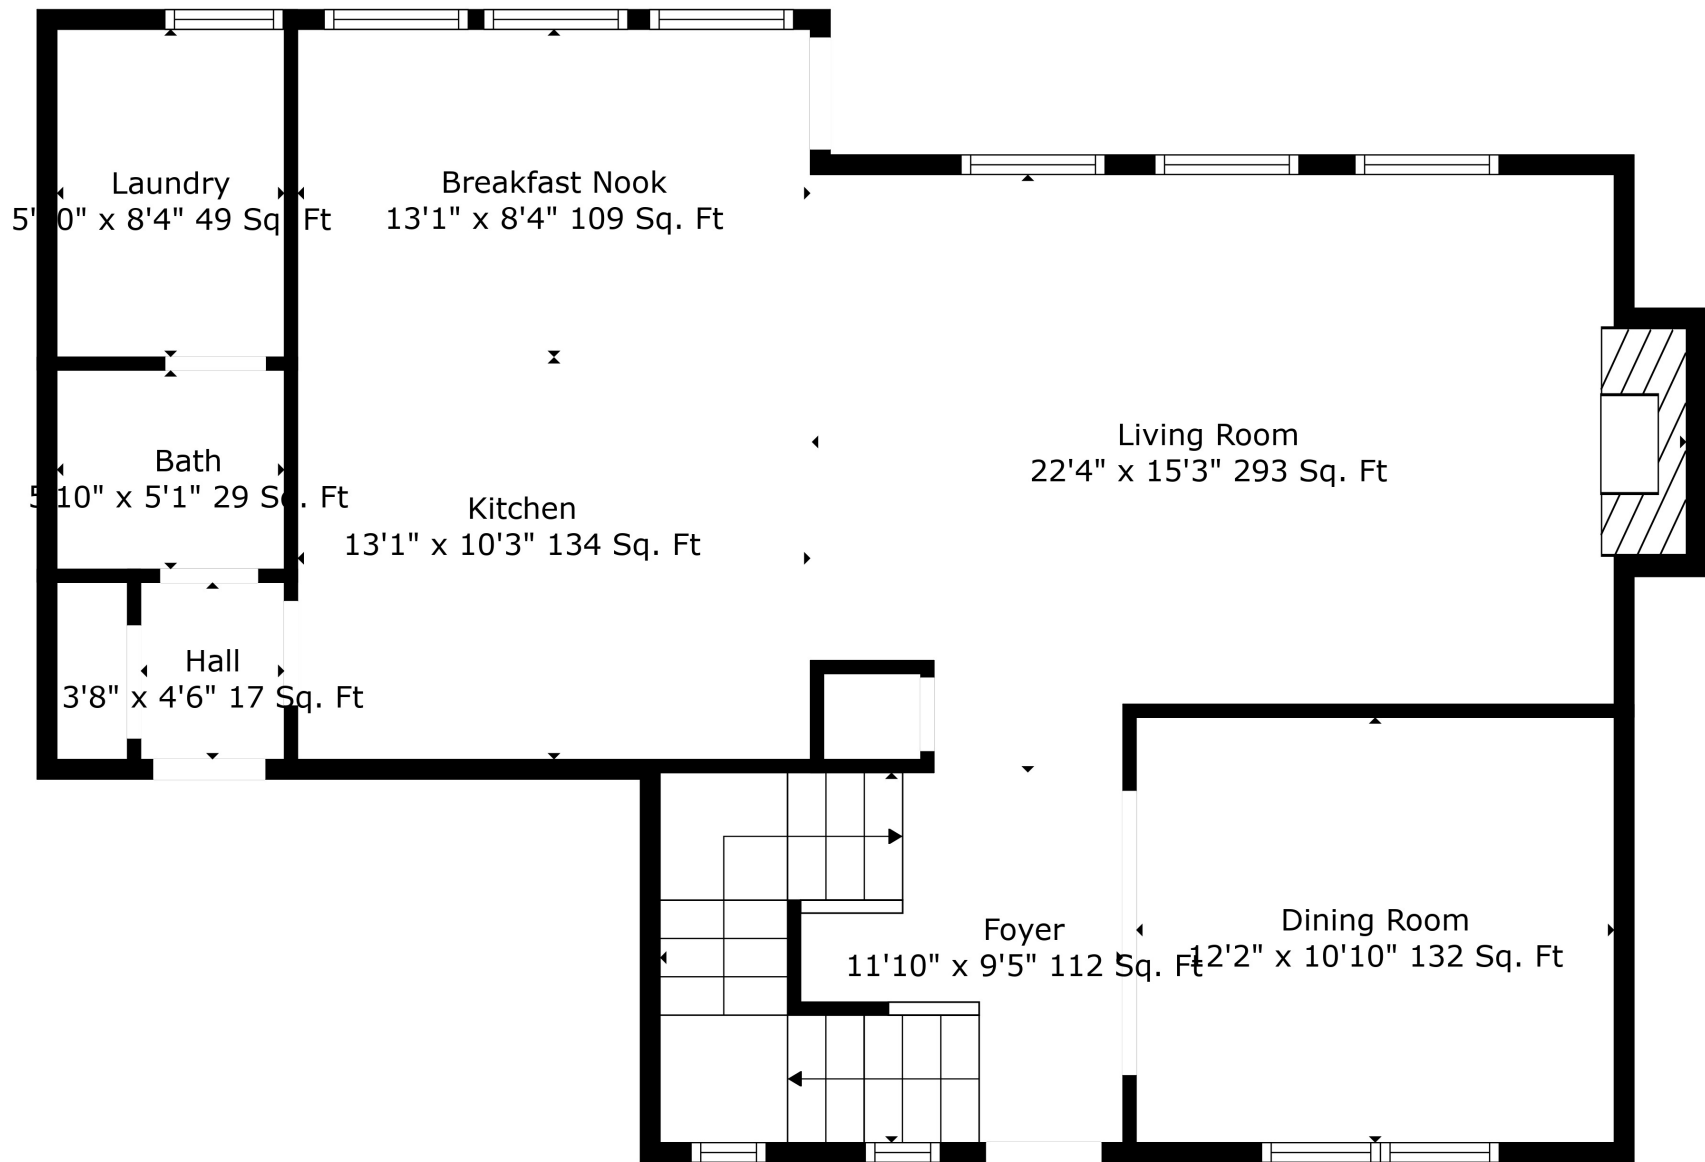

Floor 1

Total scanned area: 2893 sq. ft

Total scanned area: 2893 sq. ft

Total scanned area: 2893 sq. ft

Total scanned area: 2893 sq. ft

Measurements Are Calculated By Cubicasa Technology. Deemed Highly Reliable But Not Guaranteed.