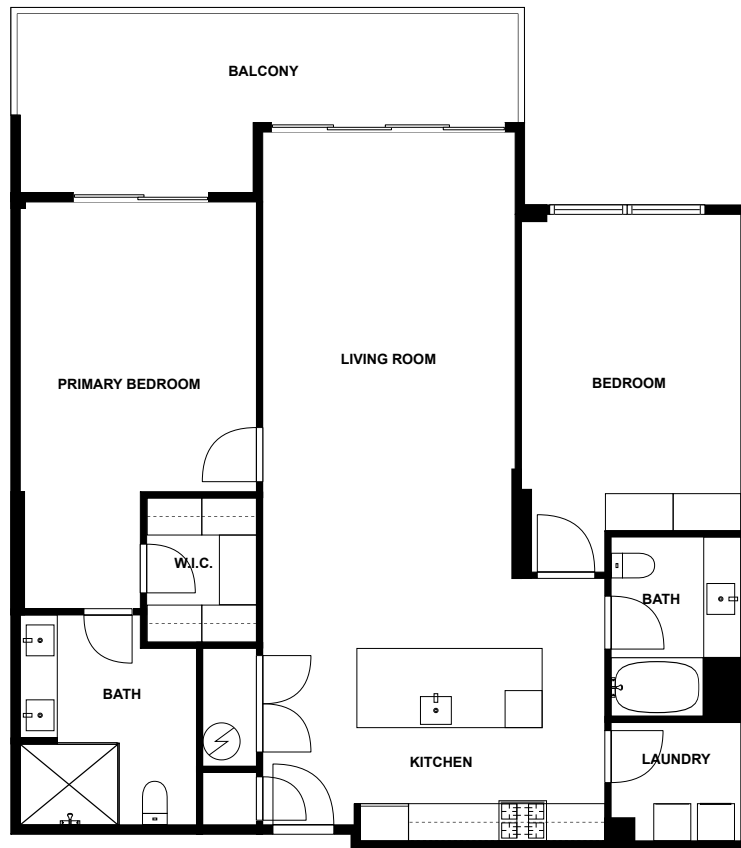

Home report

Sunset Point Road 1020 504
Clearwater

Highlights

1 Kitchen

1 Living room

2 Bedroom

2 Bath

11 Doors

Dunedin Heliport, 2.0 mi

Floor plan

fvm

SIZES AND DIMENSIONS ARE APPROXIMATE, ACTUAL MAY VARY.

Appendix 1: Data sheet

Utility - 1	Utility - Laundry - 1	Closet - 1
Closet - WalkIn - 1	Bath - 2	Bedroom - 2
Bedroom - Master - 1	Outdoor - 1	Outdoor - Balcony - 1
Kitchen - 1	LivingRoom - 1	