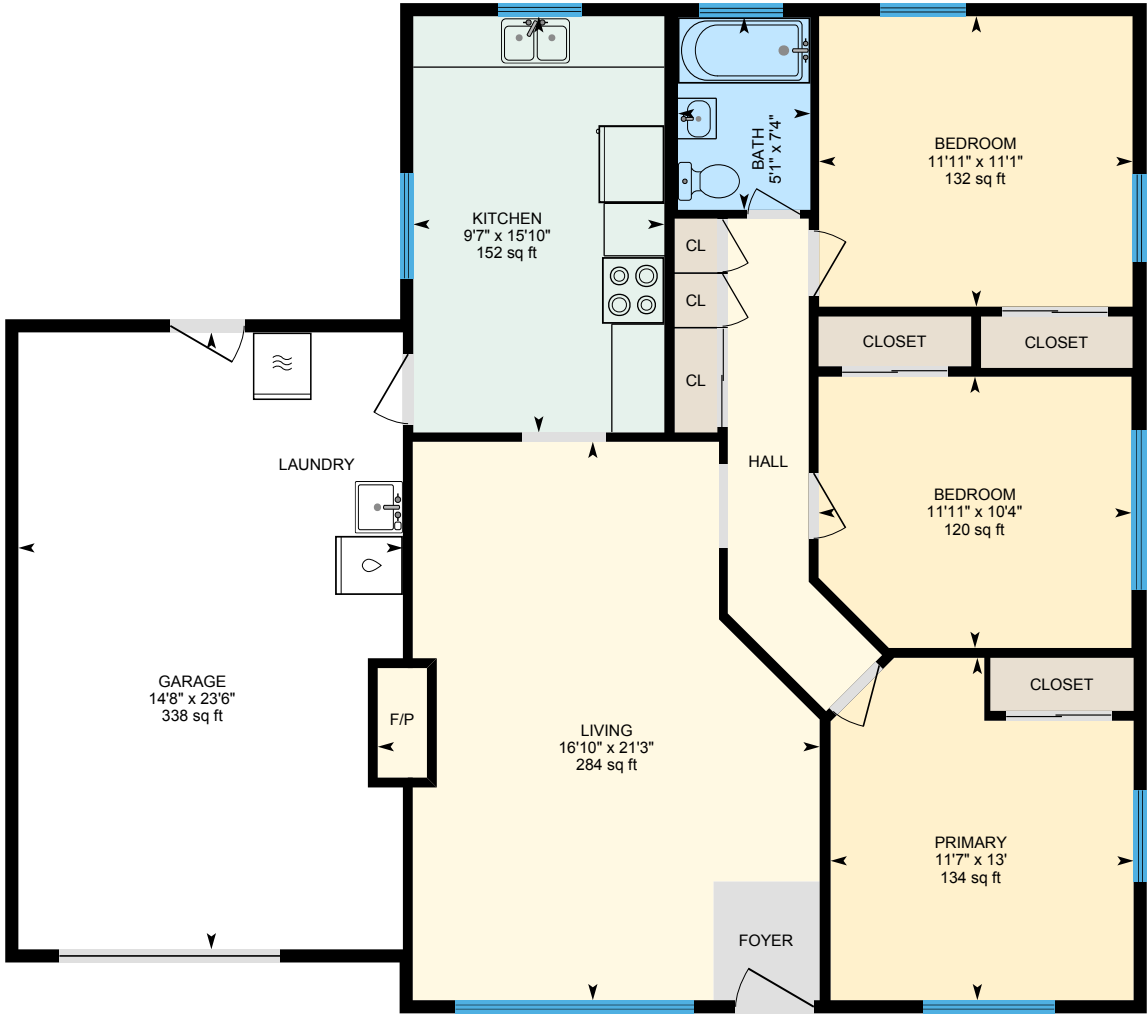

2119 Twildo Rd, Oakdale, CA

Main Floor Finished Area 1096.34 sq ft
Unfinished Area 364.56 sq ft

PREPARED: 2024/06/08

White regions are excluded from total floor area in iGUIDE floor plans. All room dimensions and floor areas must be considered approximate and are subject to independent verification.