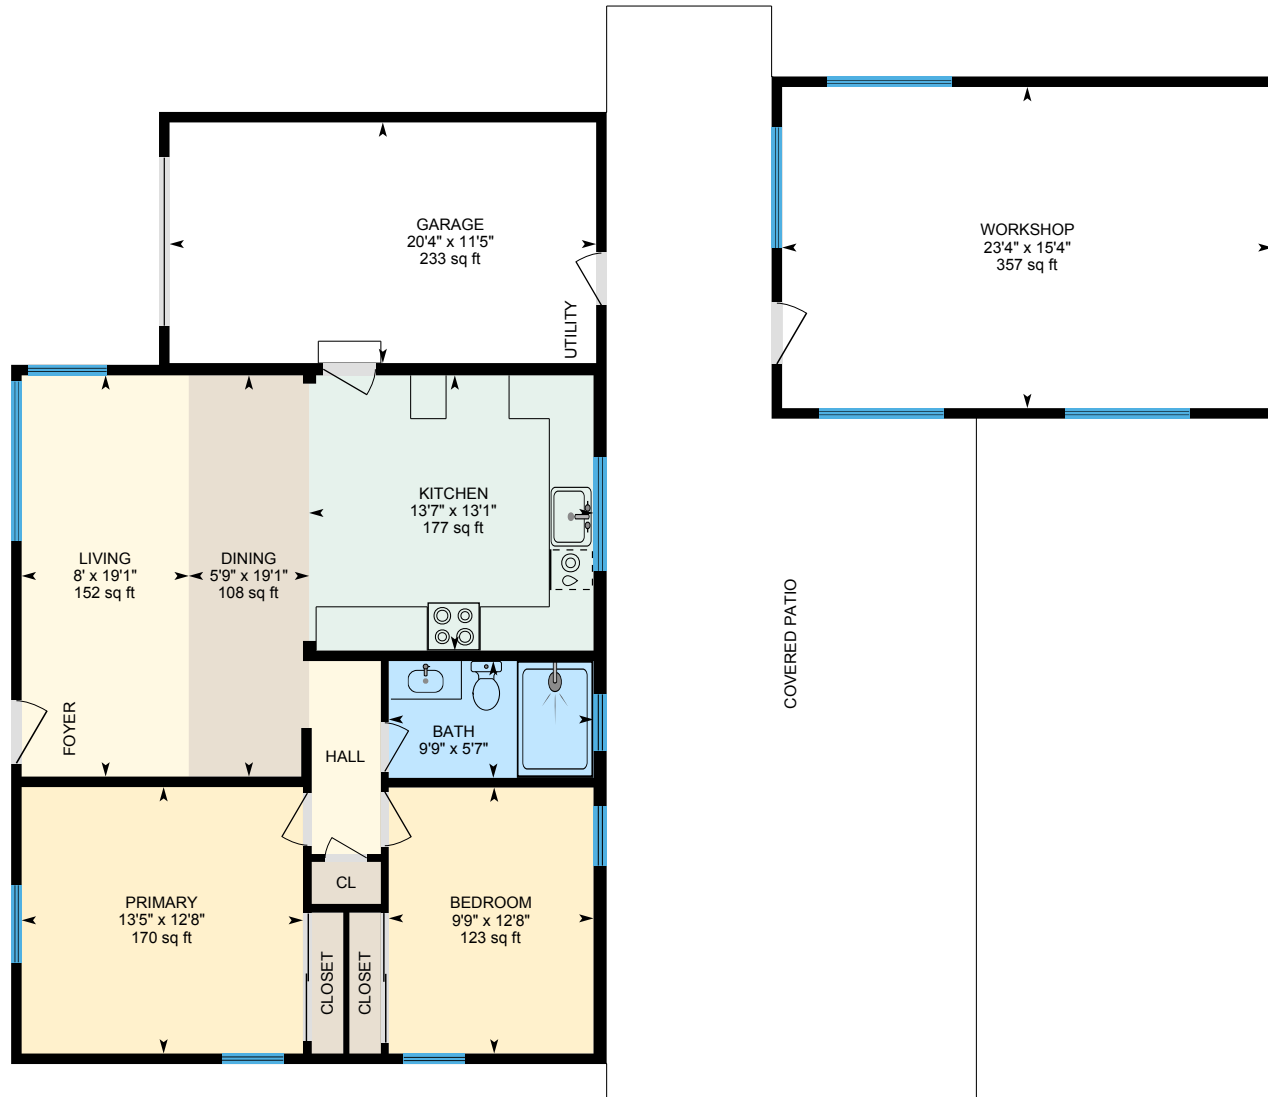

1211 Harding Ave, Tracy, CA

Main Floor Finished Area 941.15 sq ft
Unfinished Area 651.99 sq ft

PREPARED: 2024/04/09

White regions are excluded from total floor area in iGUIDE floor plans. All room dimensions and floor areas must be considered approximate and are subject to independent verification.