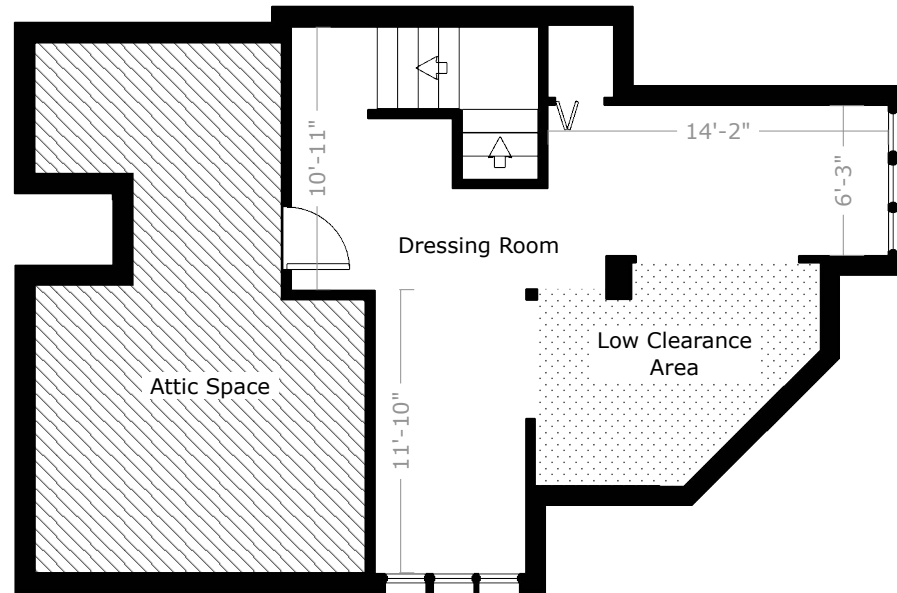

302 Druid Rd W.

Clearwater (Harbor Oaks) FL, 33756

FloorPlanNinja.com

3rd Floor