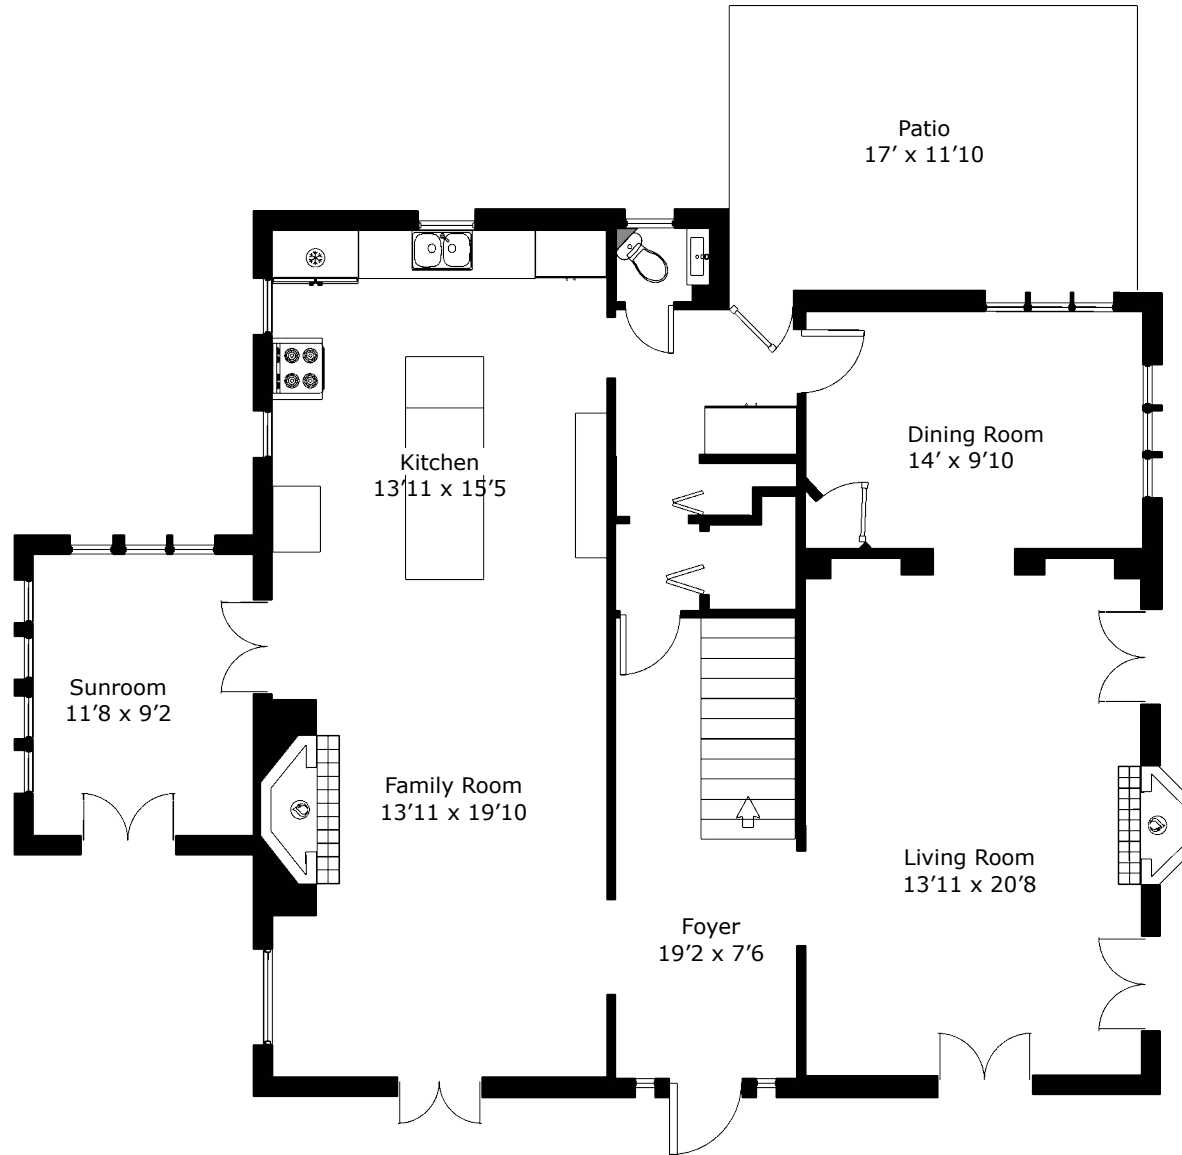

302 Druid Rd W.

Clearwater (Harbor Oaks) FL, 33756

FEET

5'

10'

20'

SCALE: 1' = 1/8"

FloorPlanNinja.com

1st Floor

302 Druid Rd W.

Clearwater (Harbor Oaks) FL, 33756

FEET

5'

10'

20'

SCALE: 1' = 1/8"

FEET

5'

10'

20'

SCALE: 1' = 1/8"

Ground Floor

2nd Floor

Garage & Apartment