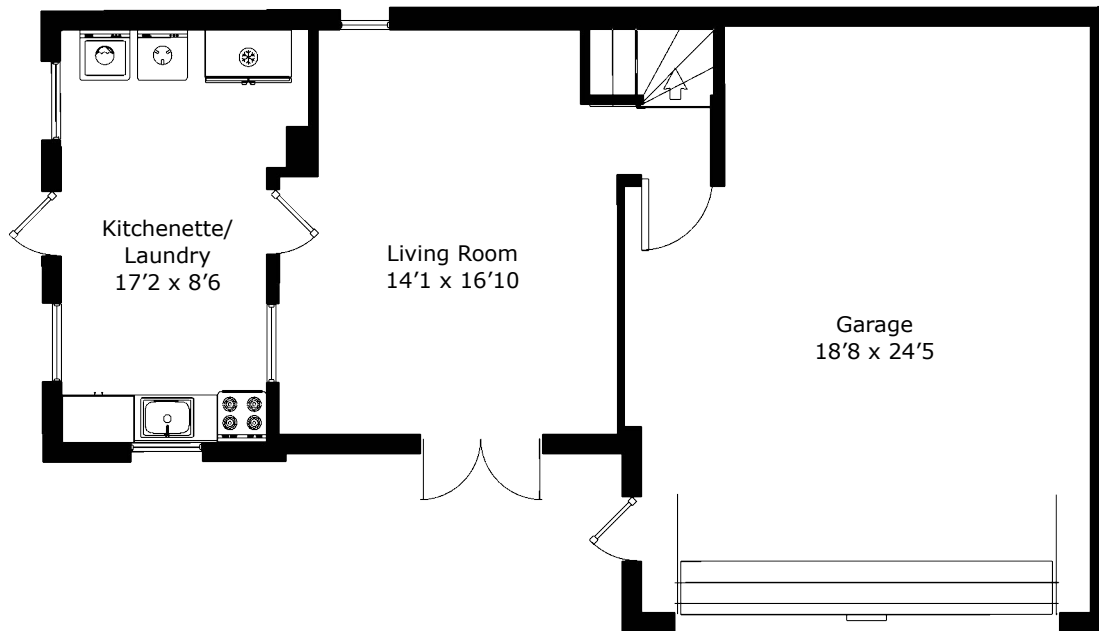

1st Floor

302 Druid Rd W.

Clearwater (Harbor Oaks) FL, 33756

FEET

5'

10'

20'

SCALE: 1' = 1/8"

FEET

5'

10'

20'

SCALE: 1' = 1/8"

Ground Floor

2nd Floor

Garage & Apartment