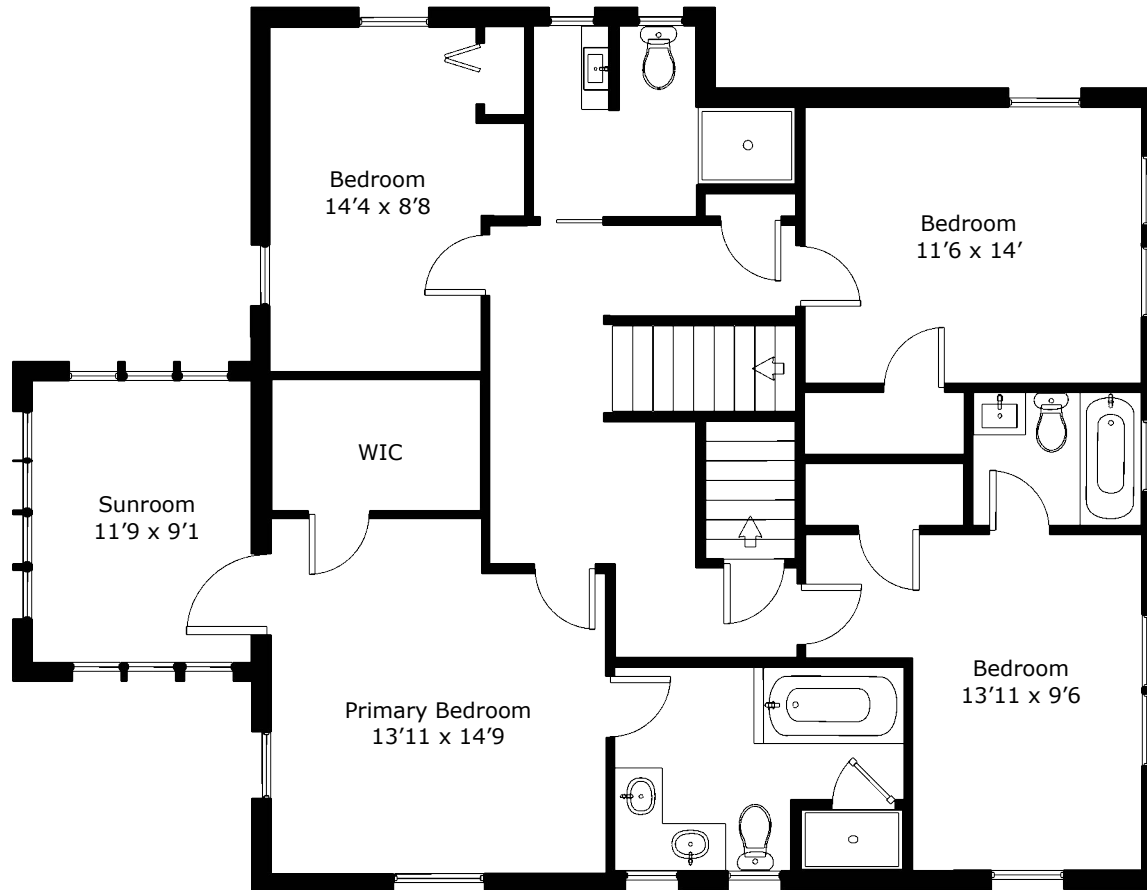

302 Druid Rd W.

Clearwater (Harbor Oaks) FL, 33756

FEET

5'

10'

20'

SCALE: 1' = 1/8"

FloorPlanNinja.com

1st Floor

302 Druid Rd W.

Clearwater (Harbor Oaks) FL, 33756

FEET

5'

10'

20'

SCALE: 1' = 1/8"

FEET

5'

10'

20'

SCALE: 1' = 1/8"

Ground Floor

2nd Floor

Garage & Apartment