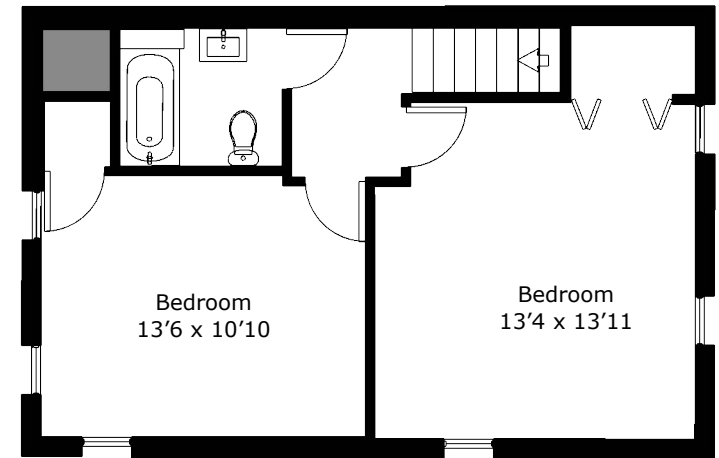

1st Floor

302 Druid Rd W.

Clearwater (Harbor Oaks) FL, 33756

FEET

5'

10'

20'

SCALE: 1' = 1/8"

FEET

5'

10'

20'

SCALE: 1' = 1/8"

Ground Floor

2nd Floor

Garage & Apartment