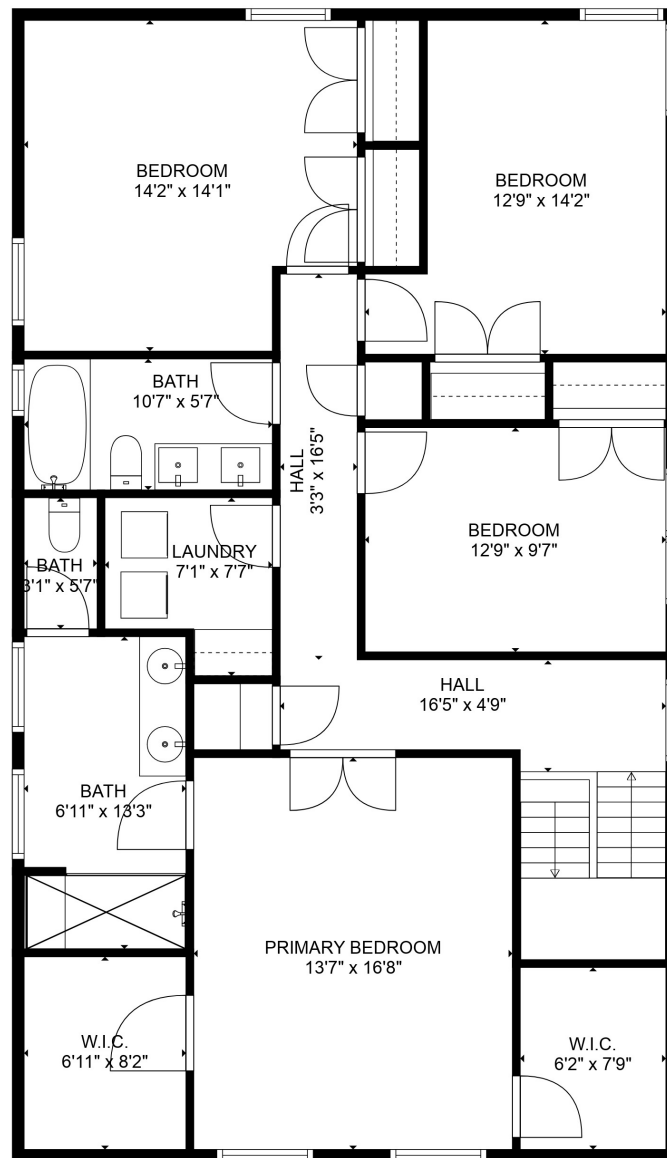

FLOOR 1

FLOOR 2

TOTAL: 2199 sq. ft
 FLOOR 1: 889 sq. ft, FLOOR 2: 1310 sq. ft
 EXCLUDED AREAS: GARAGE: 262 sq. ft, UTILITY: 36 sq. ft, PATIO: 302 sq. ft

MEASUREMENTS ARE CALCULATED BY CUBICASA TECHNOLOGY. DEEMED HIGHLY RELIABLE BUT NOT GUARANTEED.

TOTAL: 2199 sq. ft

FLOOR 1: 889 sq. ft, FLOOR 2: 1310 sq. ft

EXCLUDED AREAS: GARAGE: 262 sq. ft, UTILITY: 36 sq. ft, PATIO: 302 sq. ft

MEASUREMENTS ARE CALCULATED BY CUBICASA TECHNOLOGY. DEEMED HIGHLY RELIABLE BUT NOT GUARANTEED.