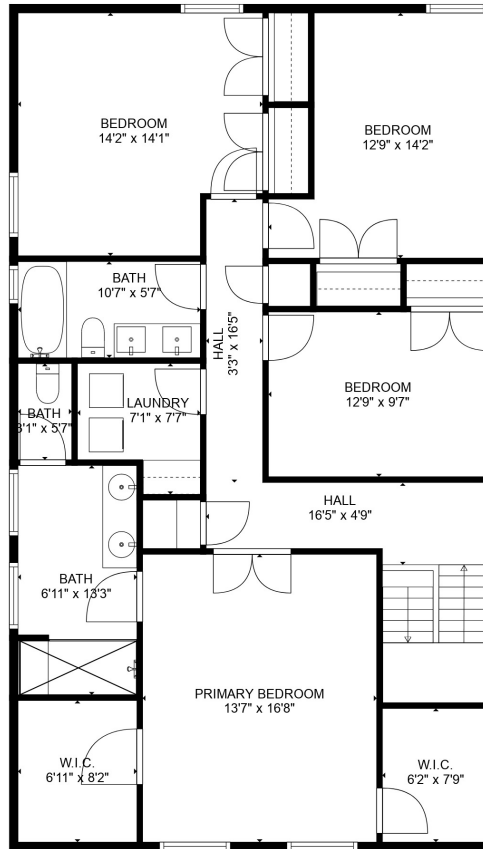

FLOOR 1

FLOOR 2

TOTAL: 2199 sq. ft
 FLOOR 1: 889 sq. ft, FLOOR 2: 1310 sq. ft
 EXCLUDED AREAS: GARAGE: 262 sq. ft, UTILITY: 36 sq. ft, PATIO: 302 sq. ft

MEASUREMENTS ARE CALCULATED BY CUBICASA TECHNOLOGY. DEEMED HIGHLY RELIABLE BUT NOT GUARANTEED.

TOTAL: 2199 sq. ft

FLOOR 1: 889 sq. ft, FLOOR 2: 1310 sq. ft

EXCLUDED AREAS: GARAGE: 262 sq. ft, UTILITY: 36 sq. ft, PATIO: 302 sq. ft

MEASUREMENTS ARE CALCULATED BY CUBICASA TECHNOLOGY. DEEMED HIGHLY RELIABLE BUT NOT GUARANTEED.