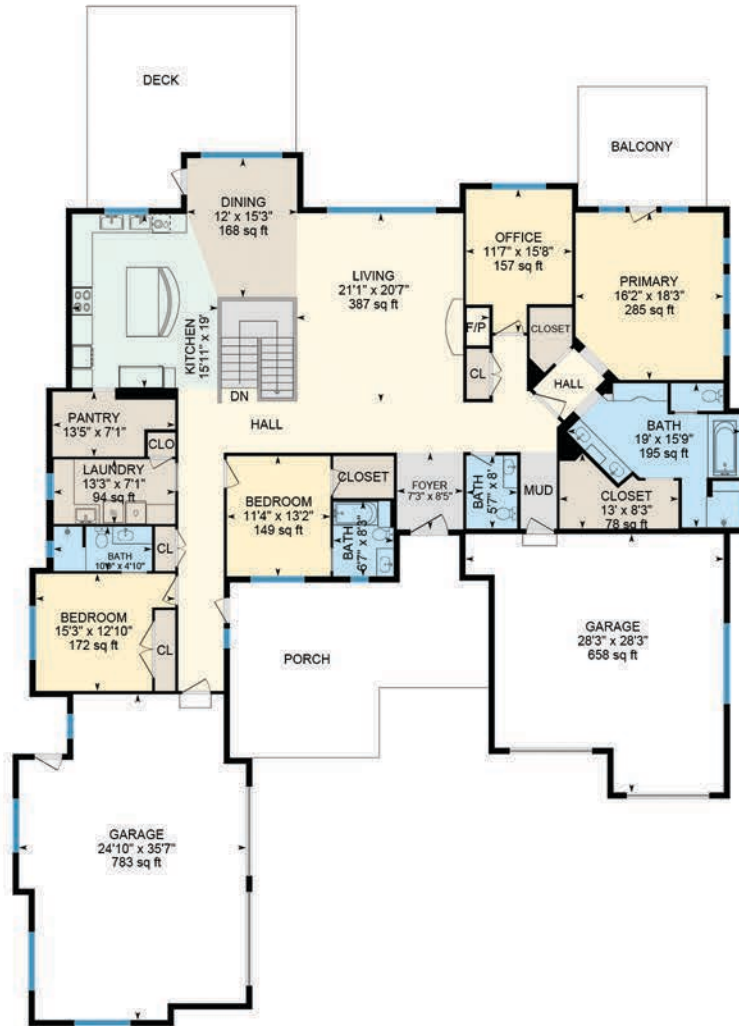

5730 Flowering Sage Trail, Reno, NV

Main Floor

Basement (Below Grade)