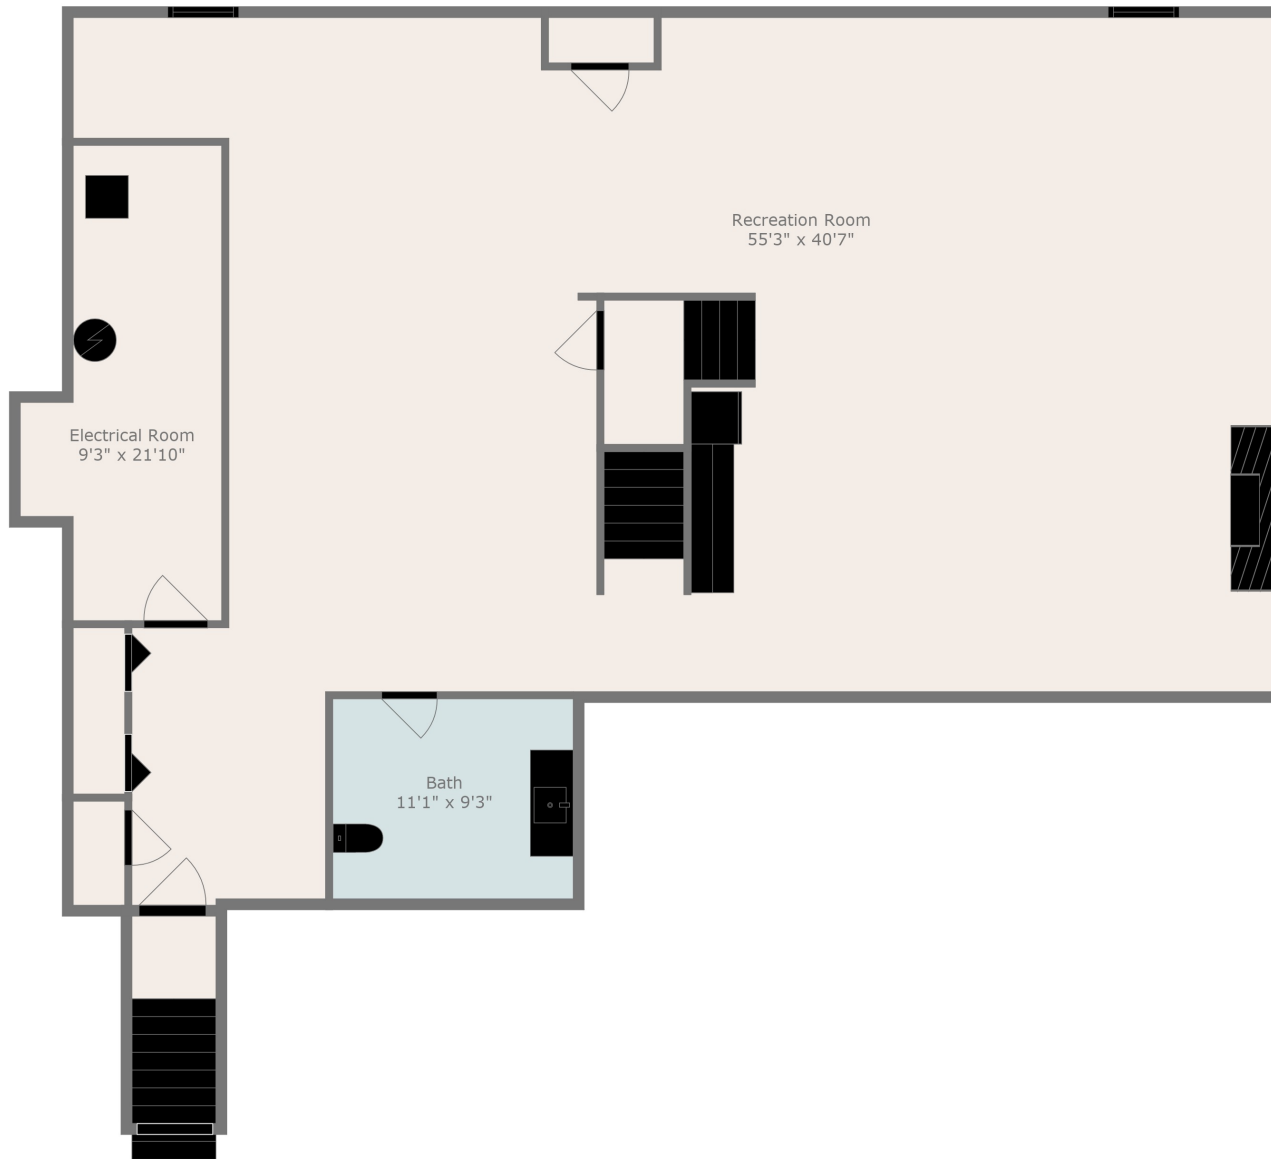

Floor 2

Floor 3

Floor 1

Total scanned area: 7291 sq. ft

Dimensions Are Deemed Highly Reliable, But Approximate. Actual Measurements May Vary.

Total scanned area: 7291 sq. ft

Dimensions Are Deemed Highly Reliable, But Approximate. Actual Measurements May Vary.

Total scanned area: 7291 sq. ft

Dimensions Are Deemed Highly Reliable, But Approximate. Actual Measurements May Vary.

Total scanned area: 7291 sq. ft

Dimensions Are Deemed Highly Reliable, But Approximate. Actual Measurements May Vary.