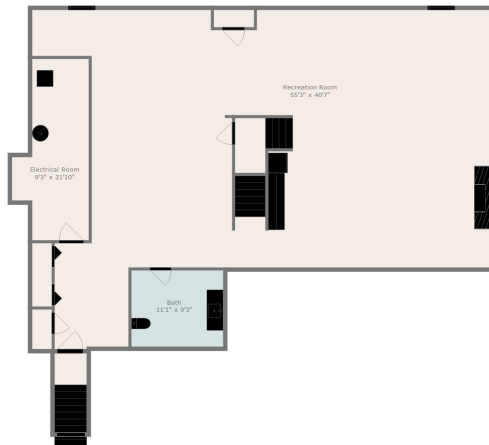

Floor 2

Floor 3

Floor 1

Total scanned area: 7291 sq. ft

Dimensions Are Deemed Highly Reliable, But Approximate. Actual Measurements May Vary.

Total scanned area: 7291 sq. ft

Dimensions Are Deemed Highly Reliable, But Approximate. Actual Measurements May Vary.

Total scanned area: 7291 sq. ft

Dimensions Are Deemed Highly Reliable, But Approximate. Actual Measurements May Vary.

Total scanned area: 7291 sq. ft

Dimensions Are Deemed Highly Reliable, But Approximate. Actual Measurements May Vary.