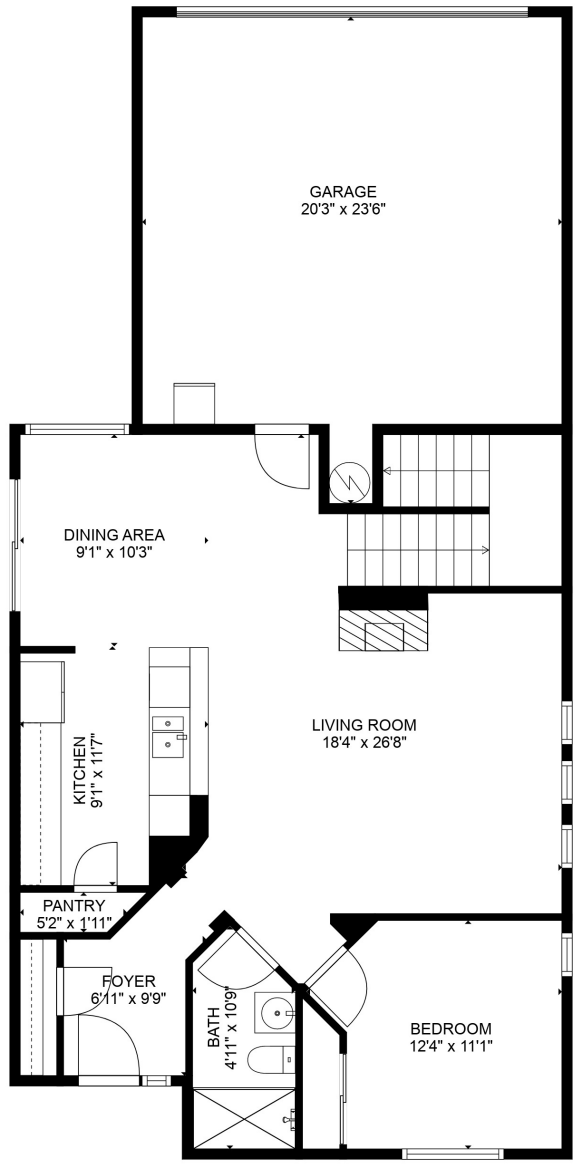

GROSS INTERNAL AREA
 FLOOR 1: 863 sq. ft, FLOOR 2: 1059 sq. ft
 EXCLUDED AREAS: GARAGE: 407 sq. ft
 TOTAL: 1922 sq. ft
 SIZES AND DIMENSIONS ARE APPROXIMATE, ACTUAL MAY VARY.

GROSS INTERNAL AREA
 FLOOR 1: 863 sq. ft, FLOOR 2: 1059 sq. ft
 EXCLUDED AREAS: GARAGE: 407 sq. ft
 TOTAL: 1922 sq. ft
 SIZES AND DIMENSIONS ARE APPROXIMATE, ACTUAL MAY VARY.

GROSS INTERNAL AREA
FLOOR 1: 863 sq. ft, FLOOR 2: 1059 sq. ft
EXCLUDED AREAS: GARAGE: 407 sq. ft
TOTAL: 1922 sq. ft
SIZES AND DIMENSIONS ARE APPROXIMATE, ACTUAL MAY VARY.