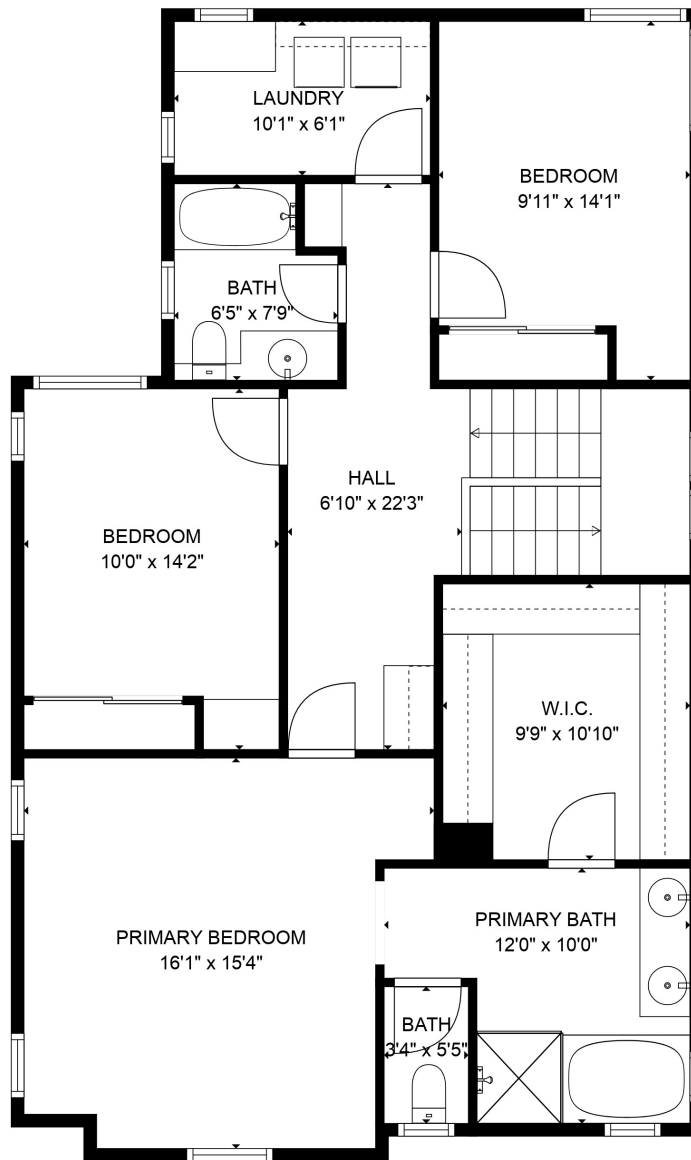

GROSS INTERNAL AREA
 FLOOR 1: 863 sq. ft, FLOOR 2: 1059 sq. ft
 EXCLUDED AREAS: GARAGE: 407 sq. ft
 TOTAL: 1922 sq. ft
 SIZES AND DIMENSIONS ARE APPROXIMATE, ACTUAL MAY VARY.

GROSS INTERNAL AREA
 FLOOR 1: 863 sq. ft, FLOOR 2: 1059 sq. ft
 EXCLUDED AREAS: GARAGE: 407 sq. ft
 TOTAL: 1922 sq. ft
 SIZES AND DIMENSIONS ARE APPROXIMATE, ACTUAL MAY VARY.

GROSS INTERNAL AREA
FLOOR 1: 863 sq. ft, FLOOR 2: 1059 sq. ft
EXCLUDED AREAS: GARAGE: 407 sq. ft
TOTAL: 1922 sq. ft
SIZES AND DIMENSIONS ARE APPROXIMATE, ACTUAL MAY VARY.