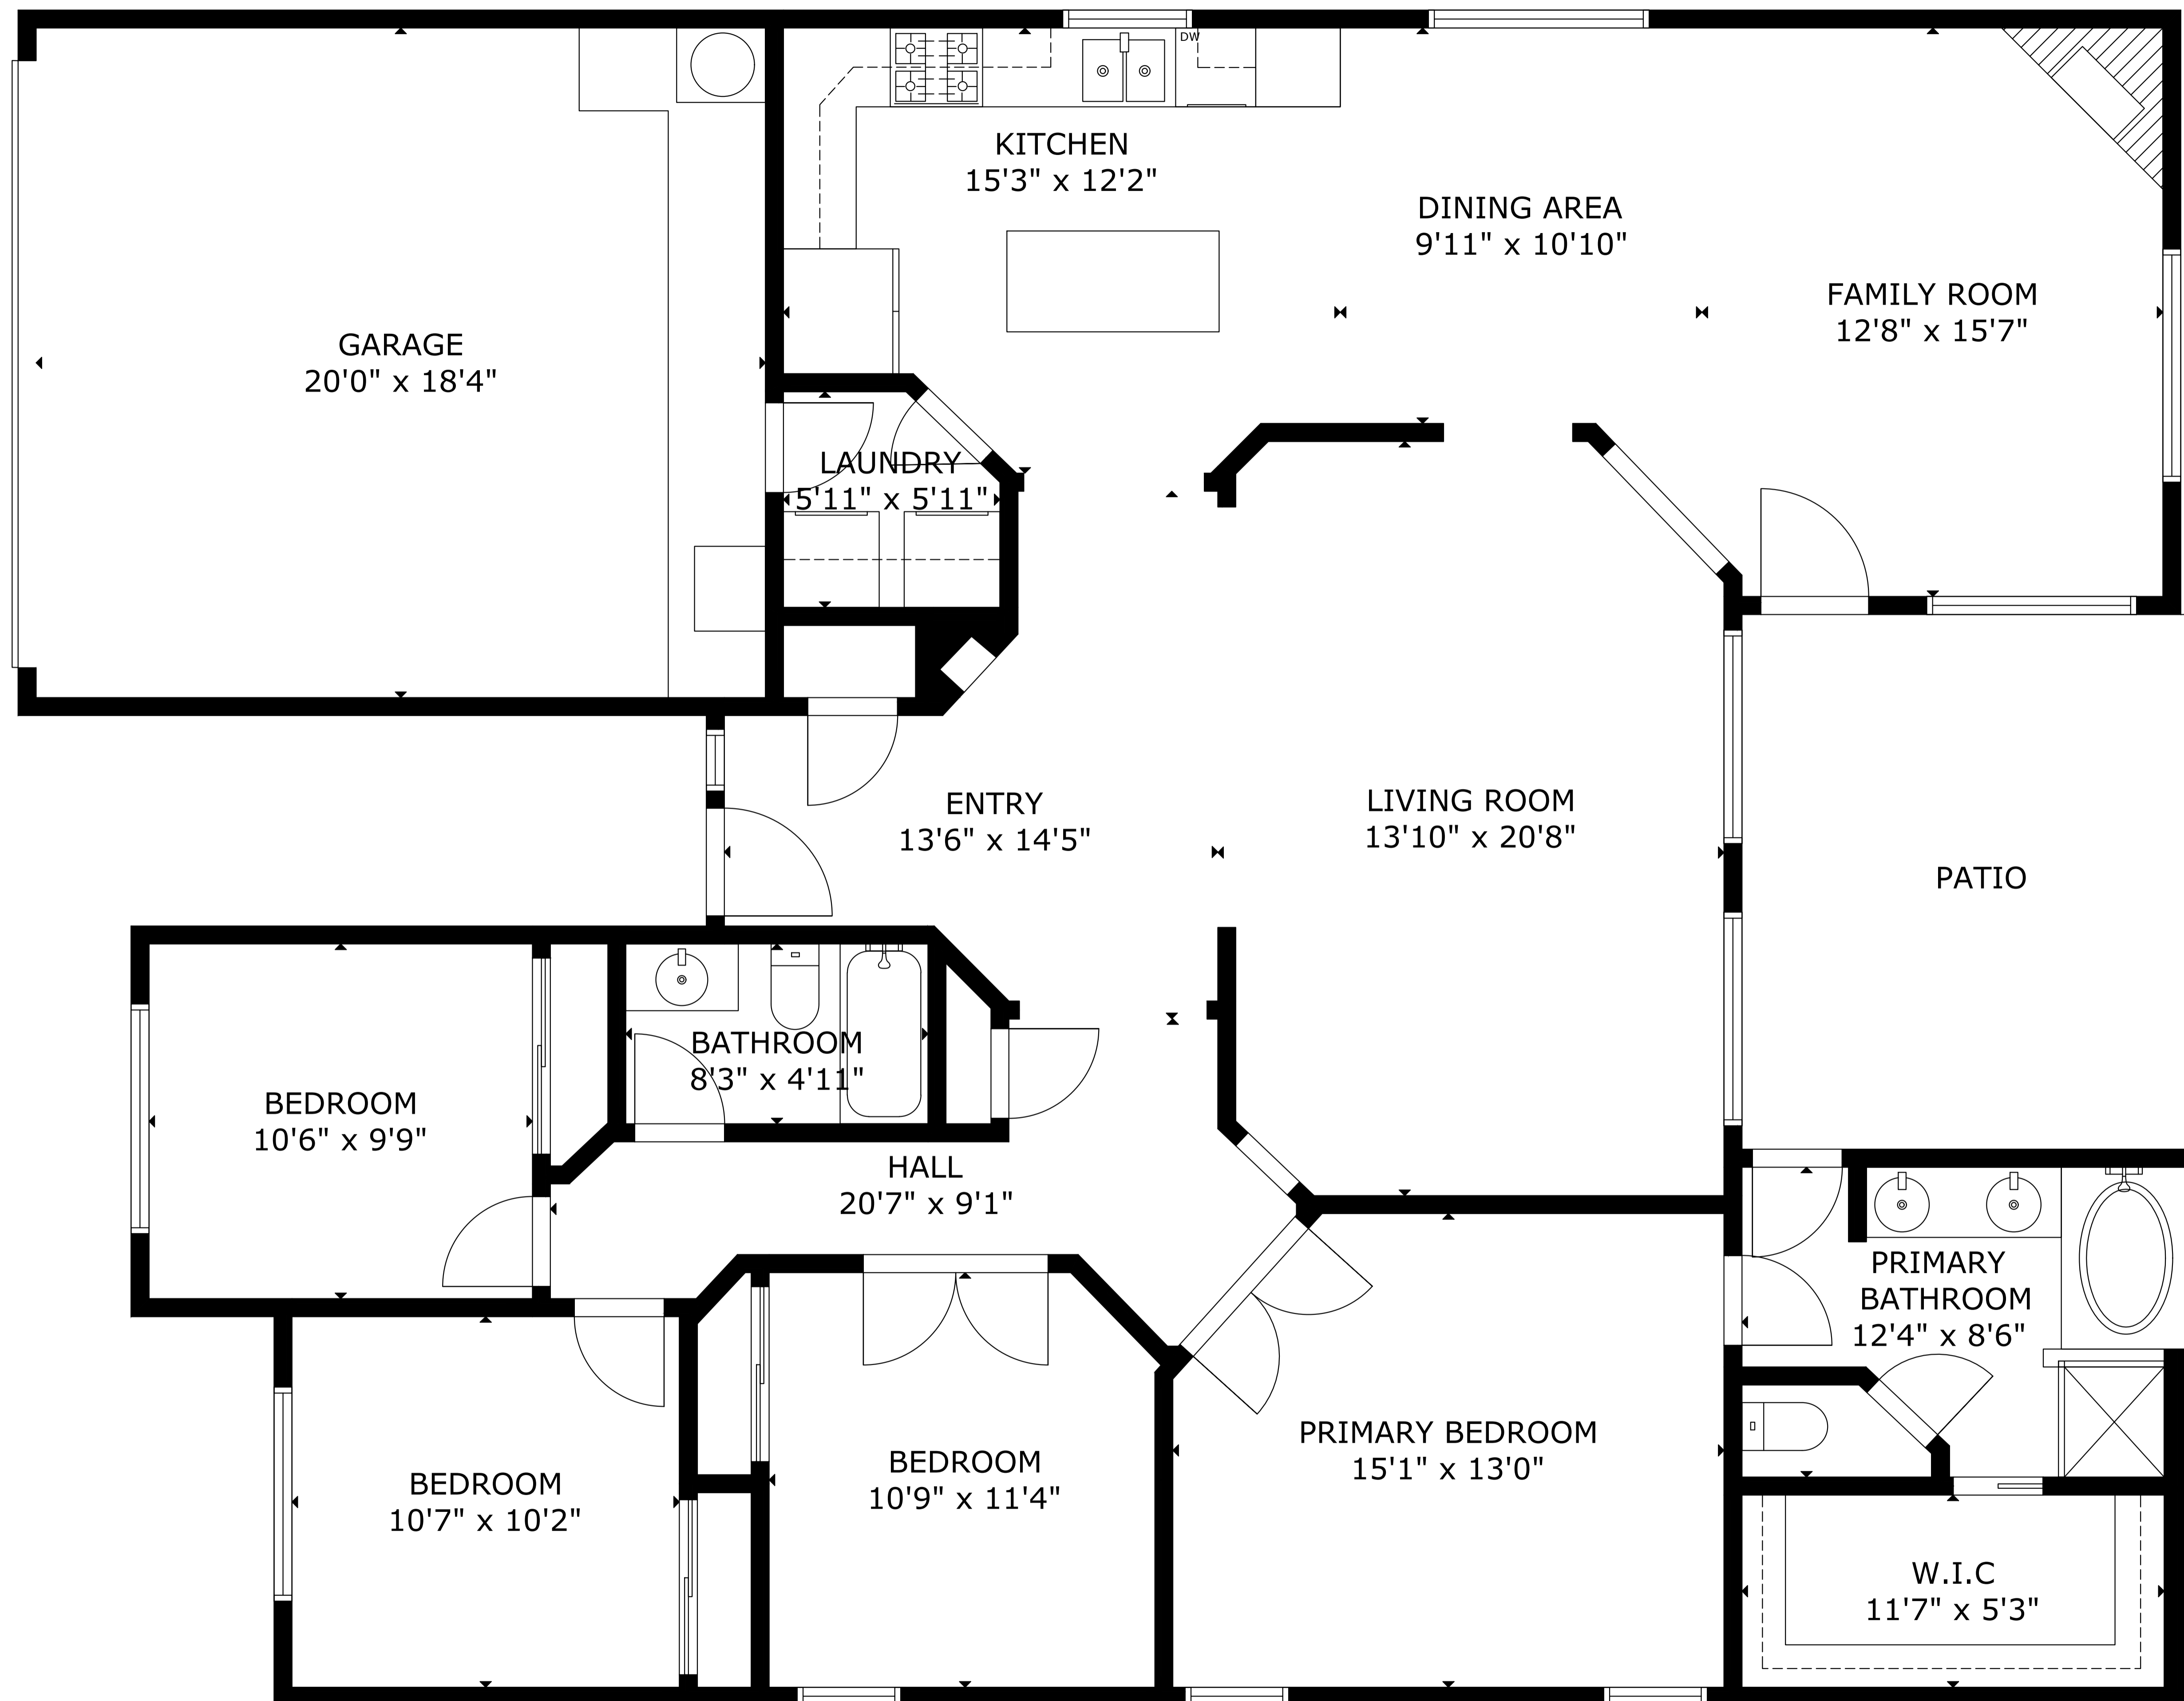

2526 Tuscan Hills Lane

GROSS INTERNAL AREA

TOTAL: 1,969 sq.ft

FLOOR 1: 1,969 sq.ft

EXCLUDED AREAS: GARAGE: 367 sq.ft

SIZE AND DIMENSIONS ARE APPROXIMATE, ACTUAL MAY VARY