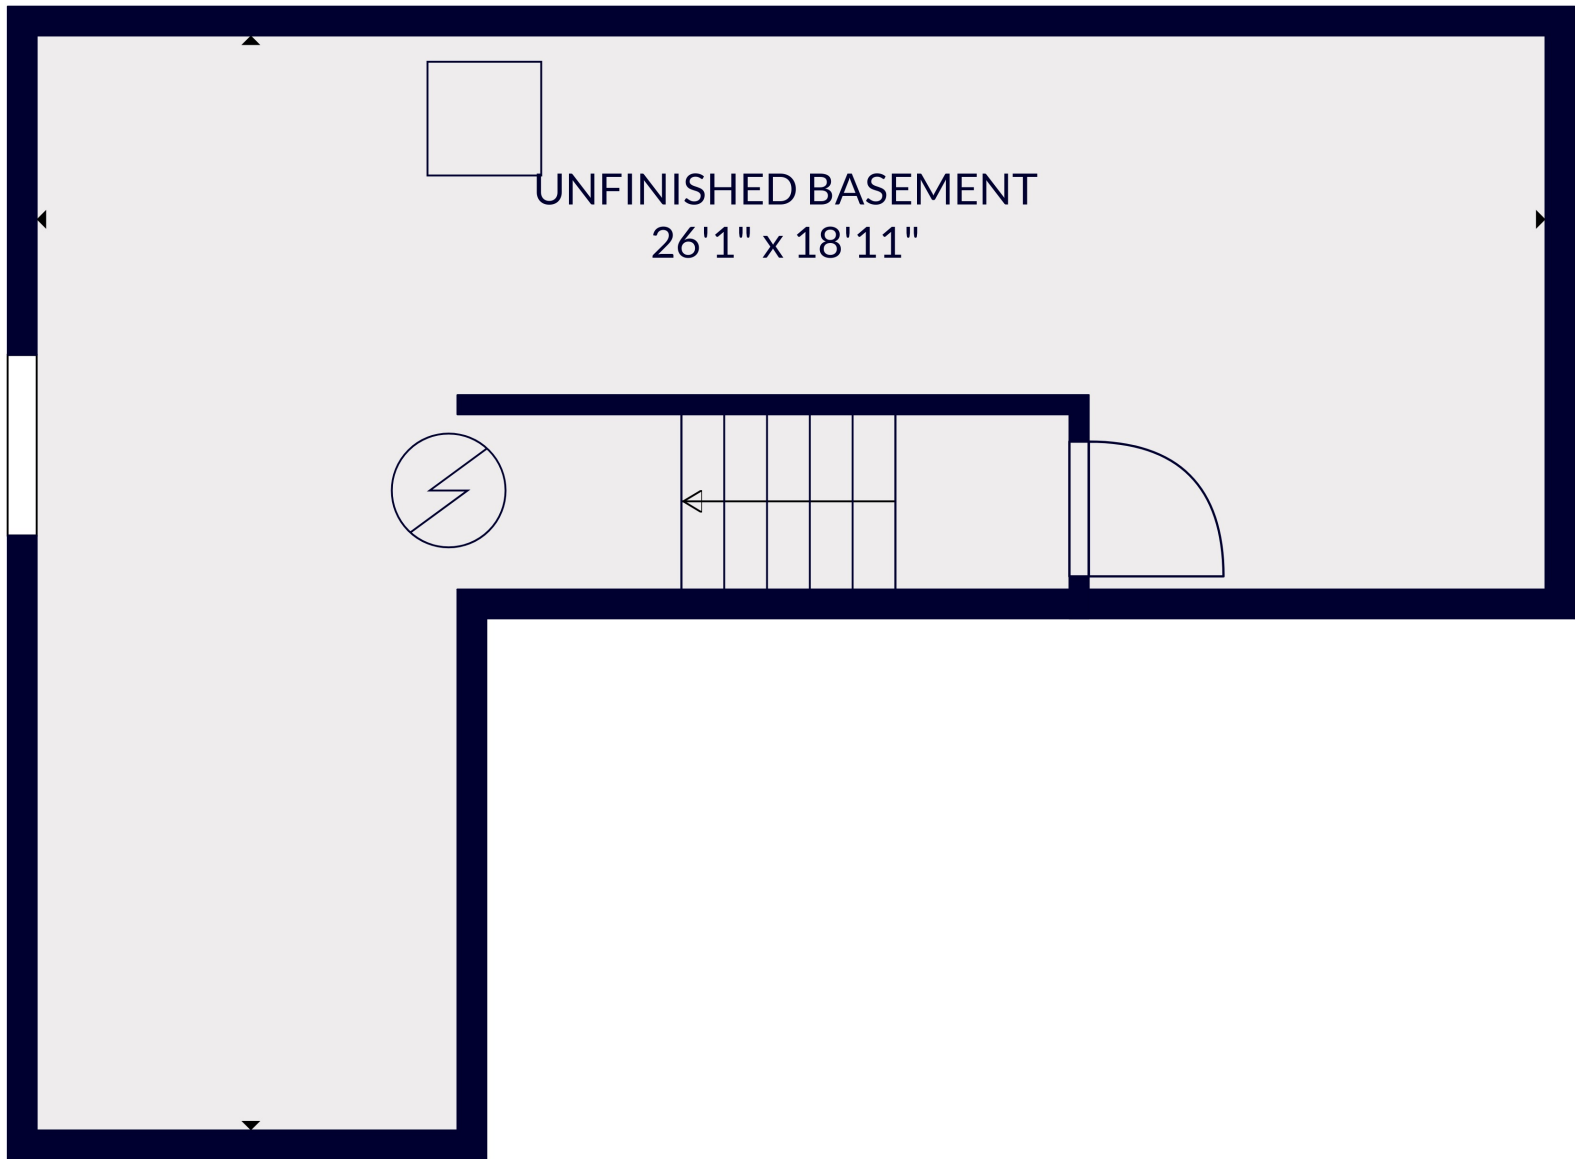

FLOOR 1

FLOOR 2

Total scanned area: 2782 sq. ft

MEASUREMENTS ARE CALCULATED BY CUBICASA TECHNOLOGY. DEEMED HIGHLY RELIABLE BUT NOT GUARANTEED.

Total scanned area: 2782 sq. ft

MEASUREMENTS ARE CALCULATED BY CUBICASA TECHNOLOGY. DEEMED HIGHLY RELIABLE BUT NOT GUARANTEED.

Total scanned area: 2782 sq. ft

MEASUREMENTS ARE CALCULATED BY CUBICASA TECHNOLOGY. DEEMED HIGHLY RELIABLE BUT NOT GUARANTEED.