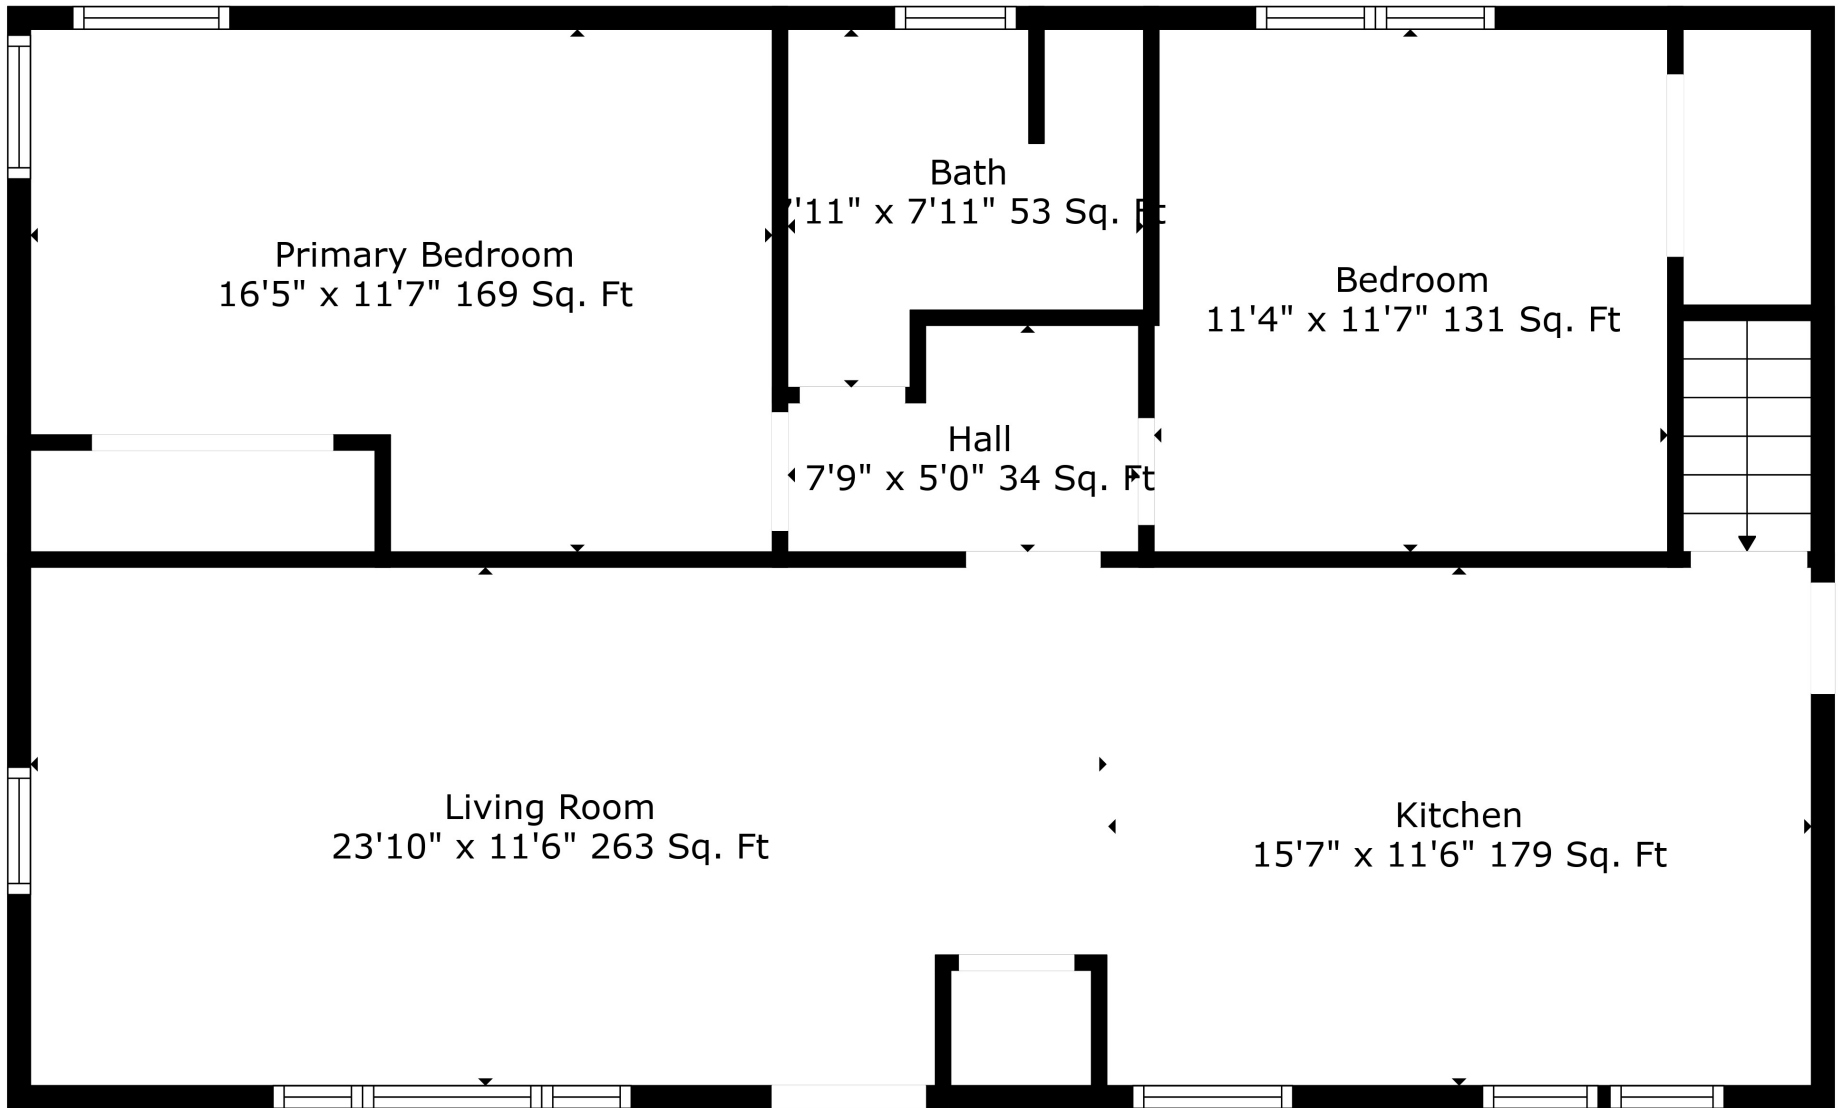

Floor 2

Floor 1

Total scanned area: 2284 sq. ft

Total scanned area: 2284 sq. ft

Measurements Are Calculated By Cubicasa Technology. Deemed Highly Reliable But Not Guaranteed.

Total scanned area: 2284 sq. ft