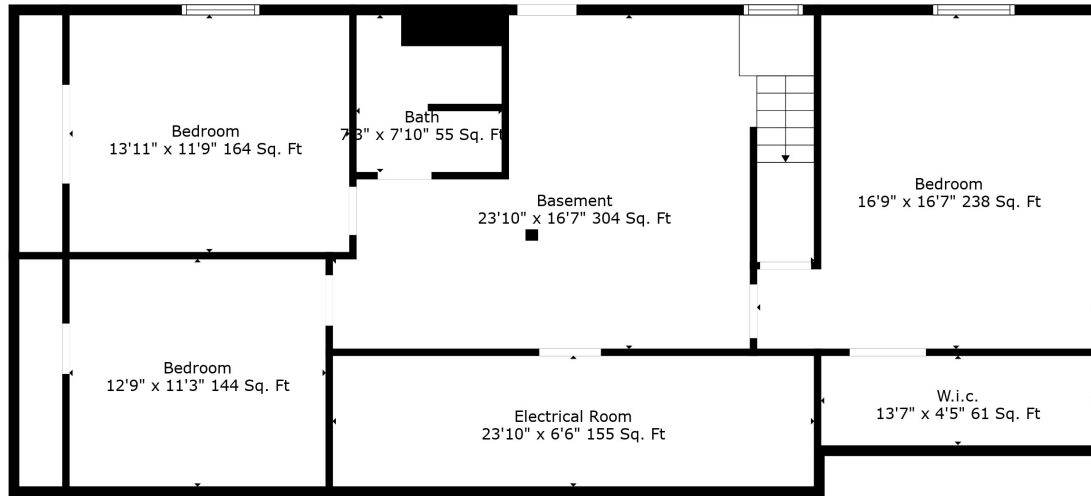

Floor 2

Floor 1

Total scanned area: 2284 sq. ft

Total scanned area: 2284 sq. ft

Measurements Are Calculated By Cubicasa Technology. Deemed Highly Reliable But Not Guaranteed.

Total scanned area: 2284 sq. ft