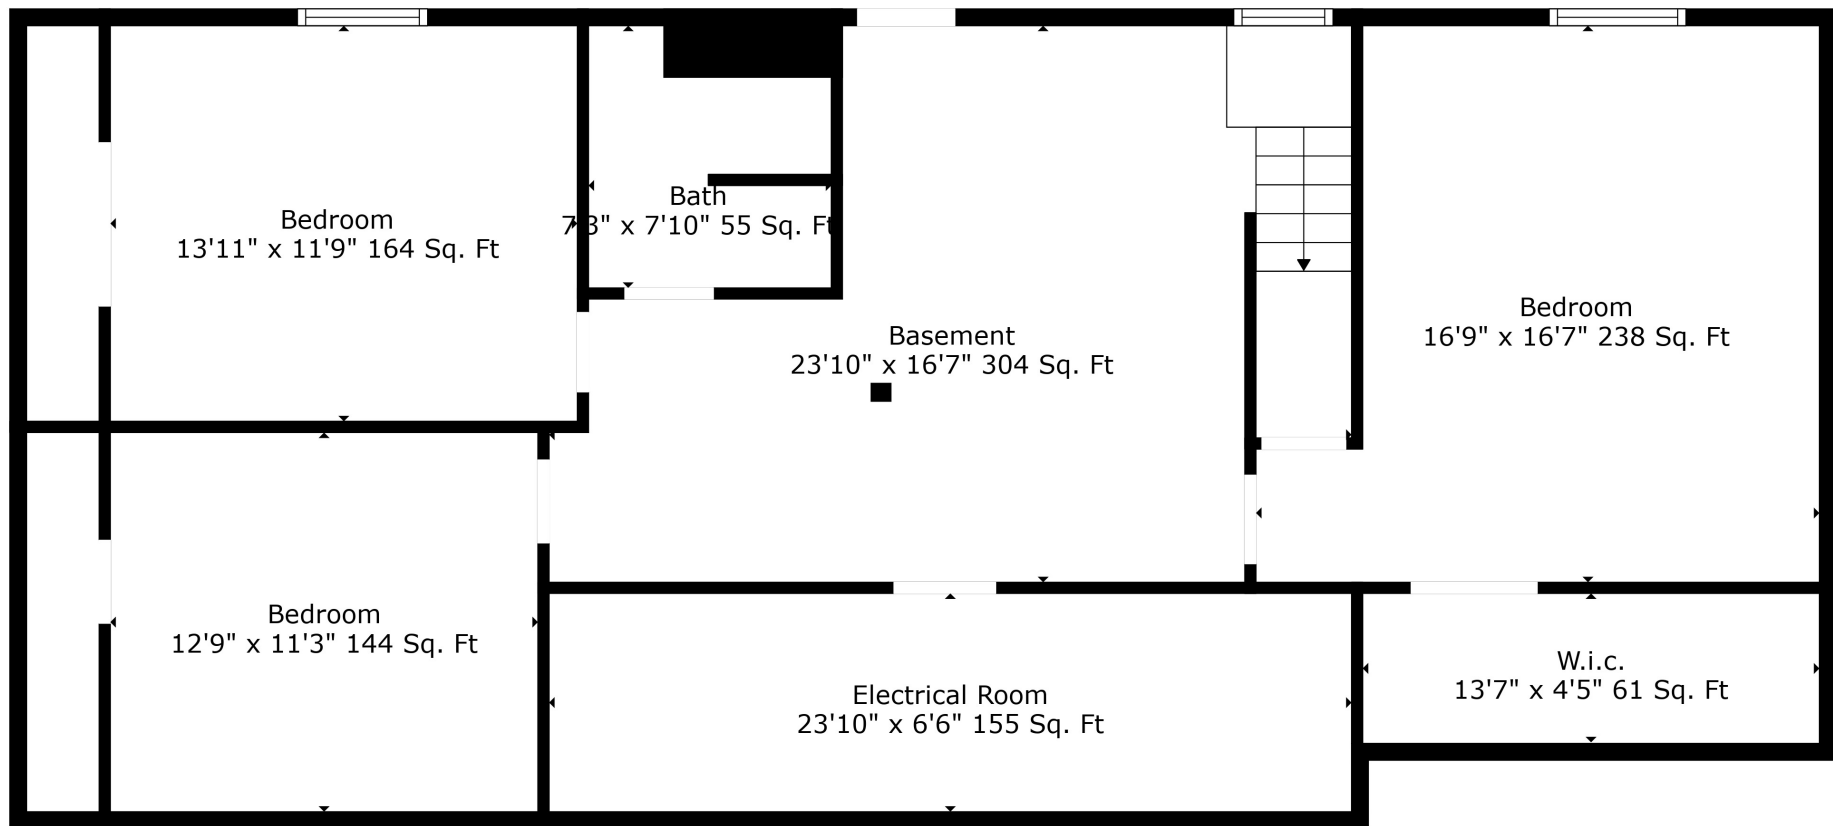

Floor 2

Floor 1

Total scanned area: 2284 sq. ft

Total scanned area: 2284 sq. ft

Measurements Are Calculated By Cubicasa Technology. Deemed Highly Reliable But Not Guaranteed.

Total scanned area: 2284 sq. ft