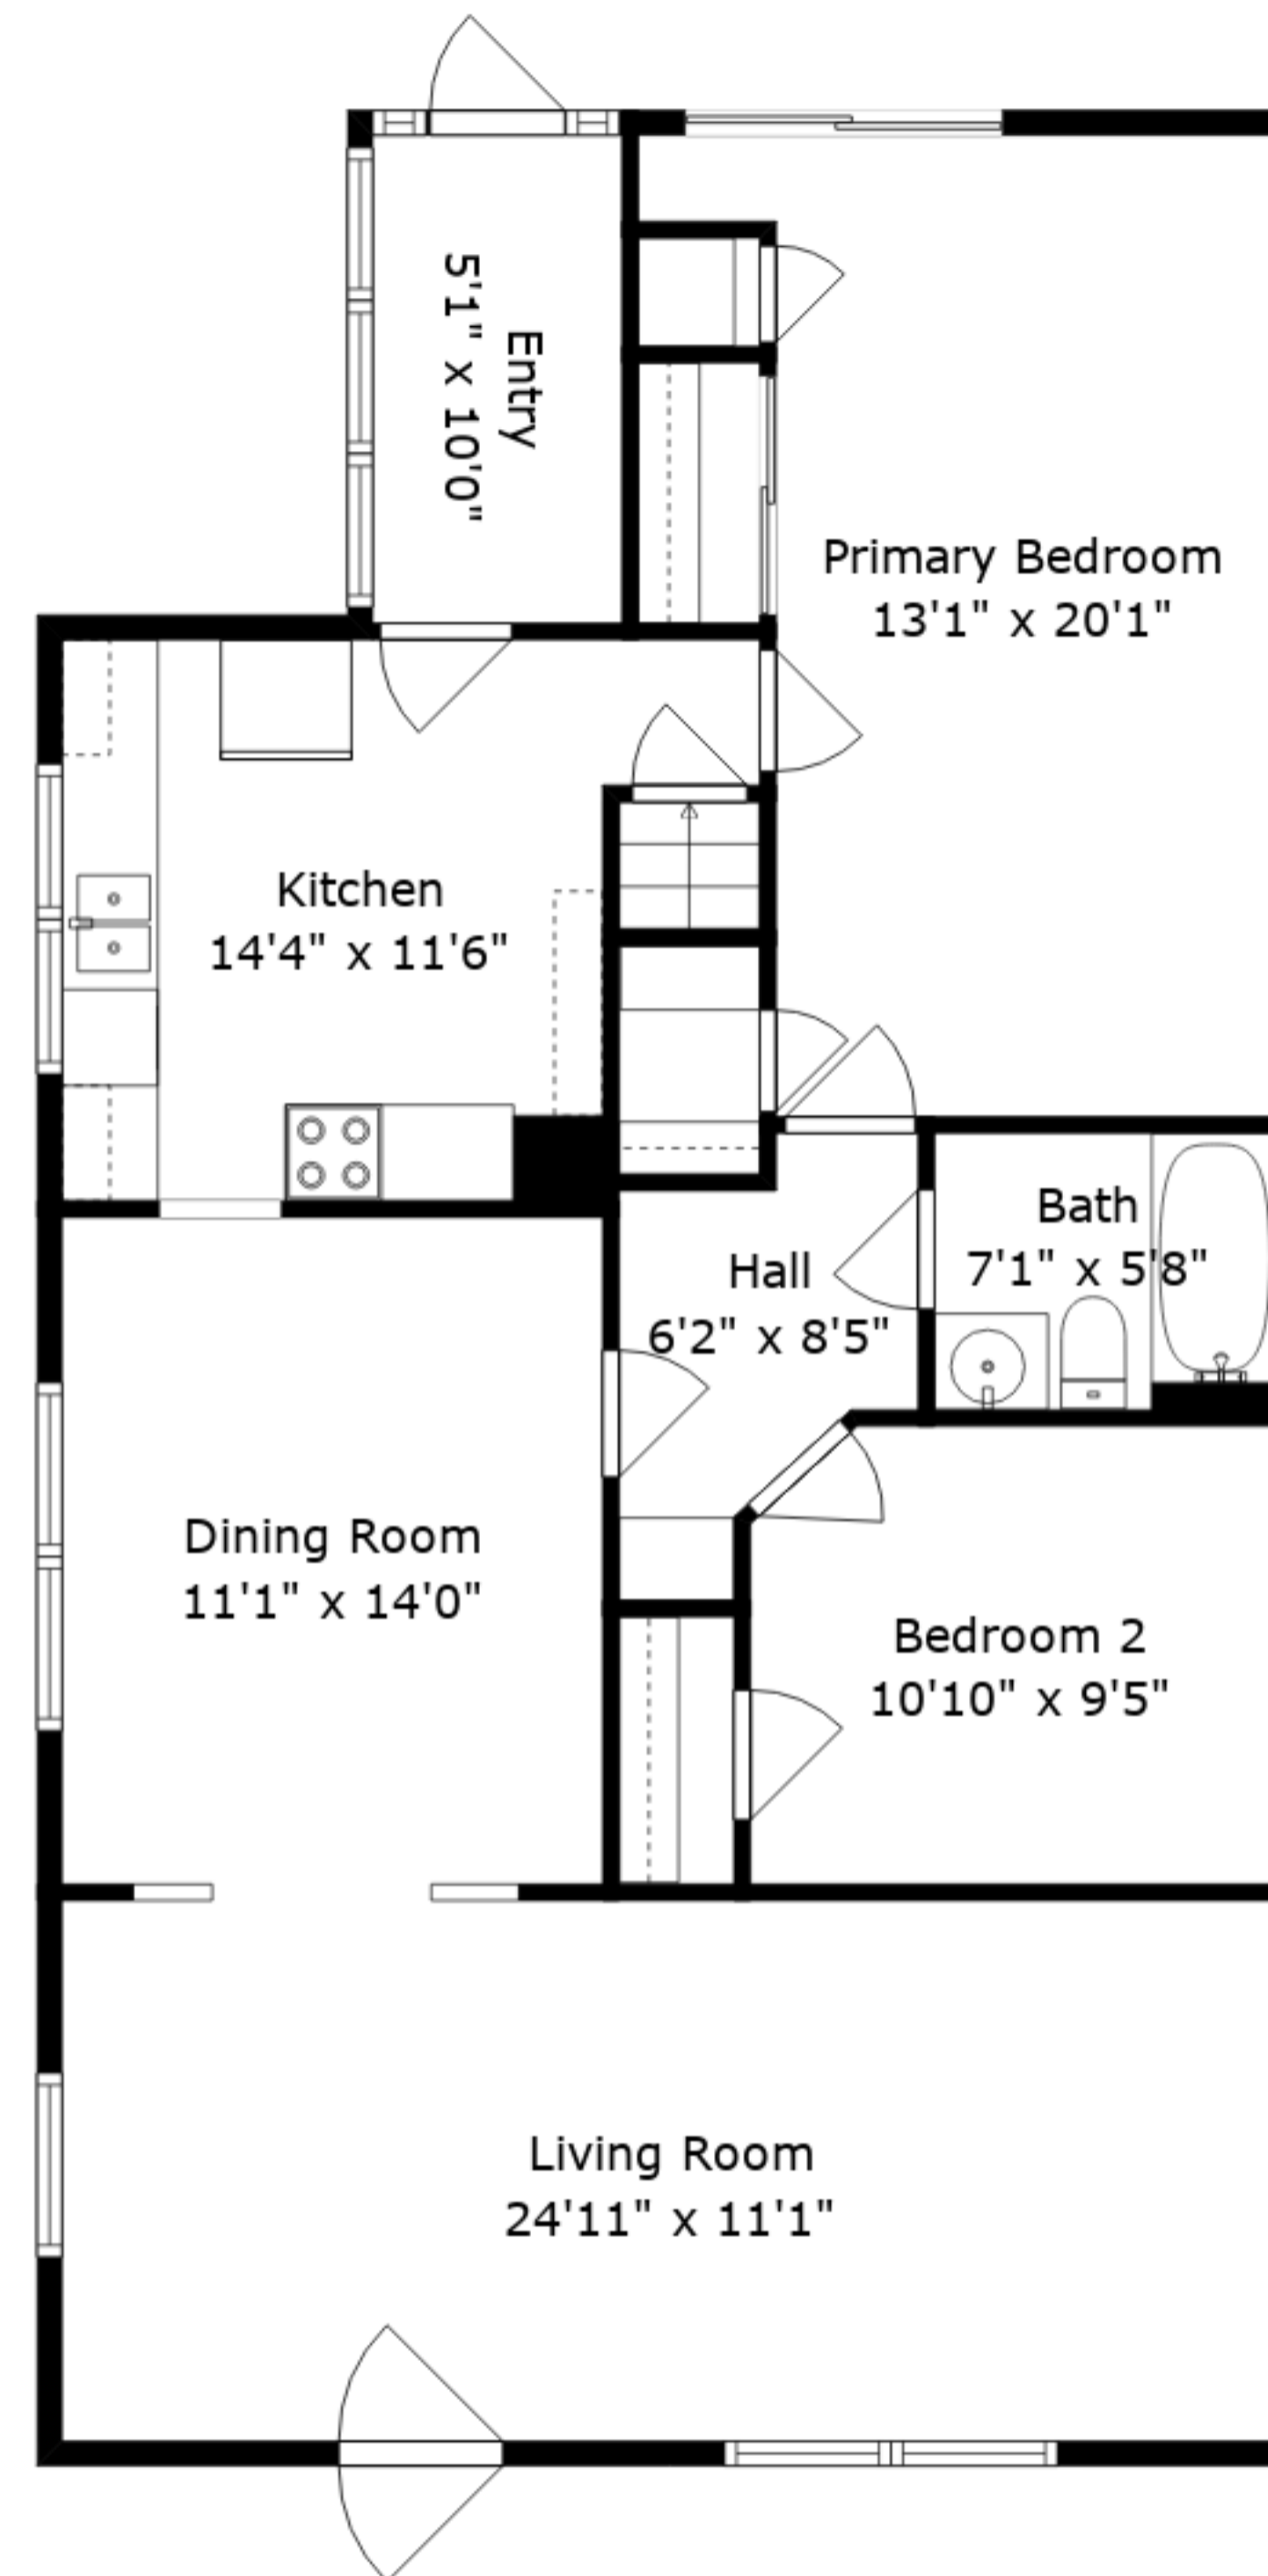

Total GLA: 1185 sq. ft | Total: 2336 sq. ft
Floor 1 - Below grade: (Excluded areas 1151 sq. ft)
Main floor: 1185 sq. ft

Sizes And Dimensions Are Approximate. Actual May Vary.

Total GLA: 1185 sq. ft | Total: 2336 sq. ft
 Floor 1 - Below grade: (Excluded areas 1151 sq. ft)
 Main floor: 1185 sq. ft

Sizes And Dimensions Are Approximate. Actual May Vary.

Lower Floor

Main Floor