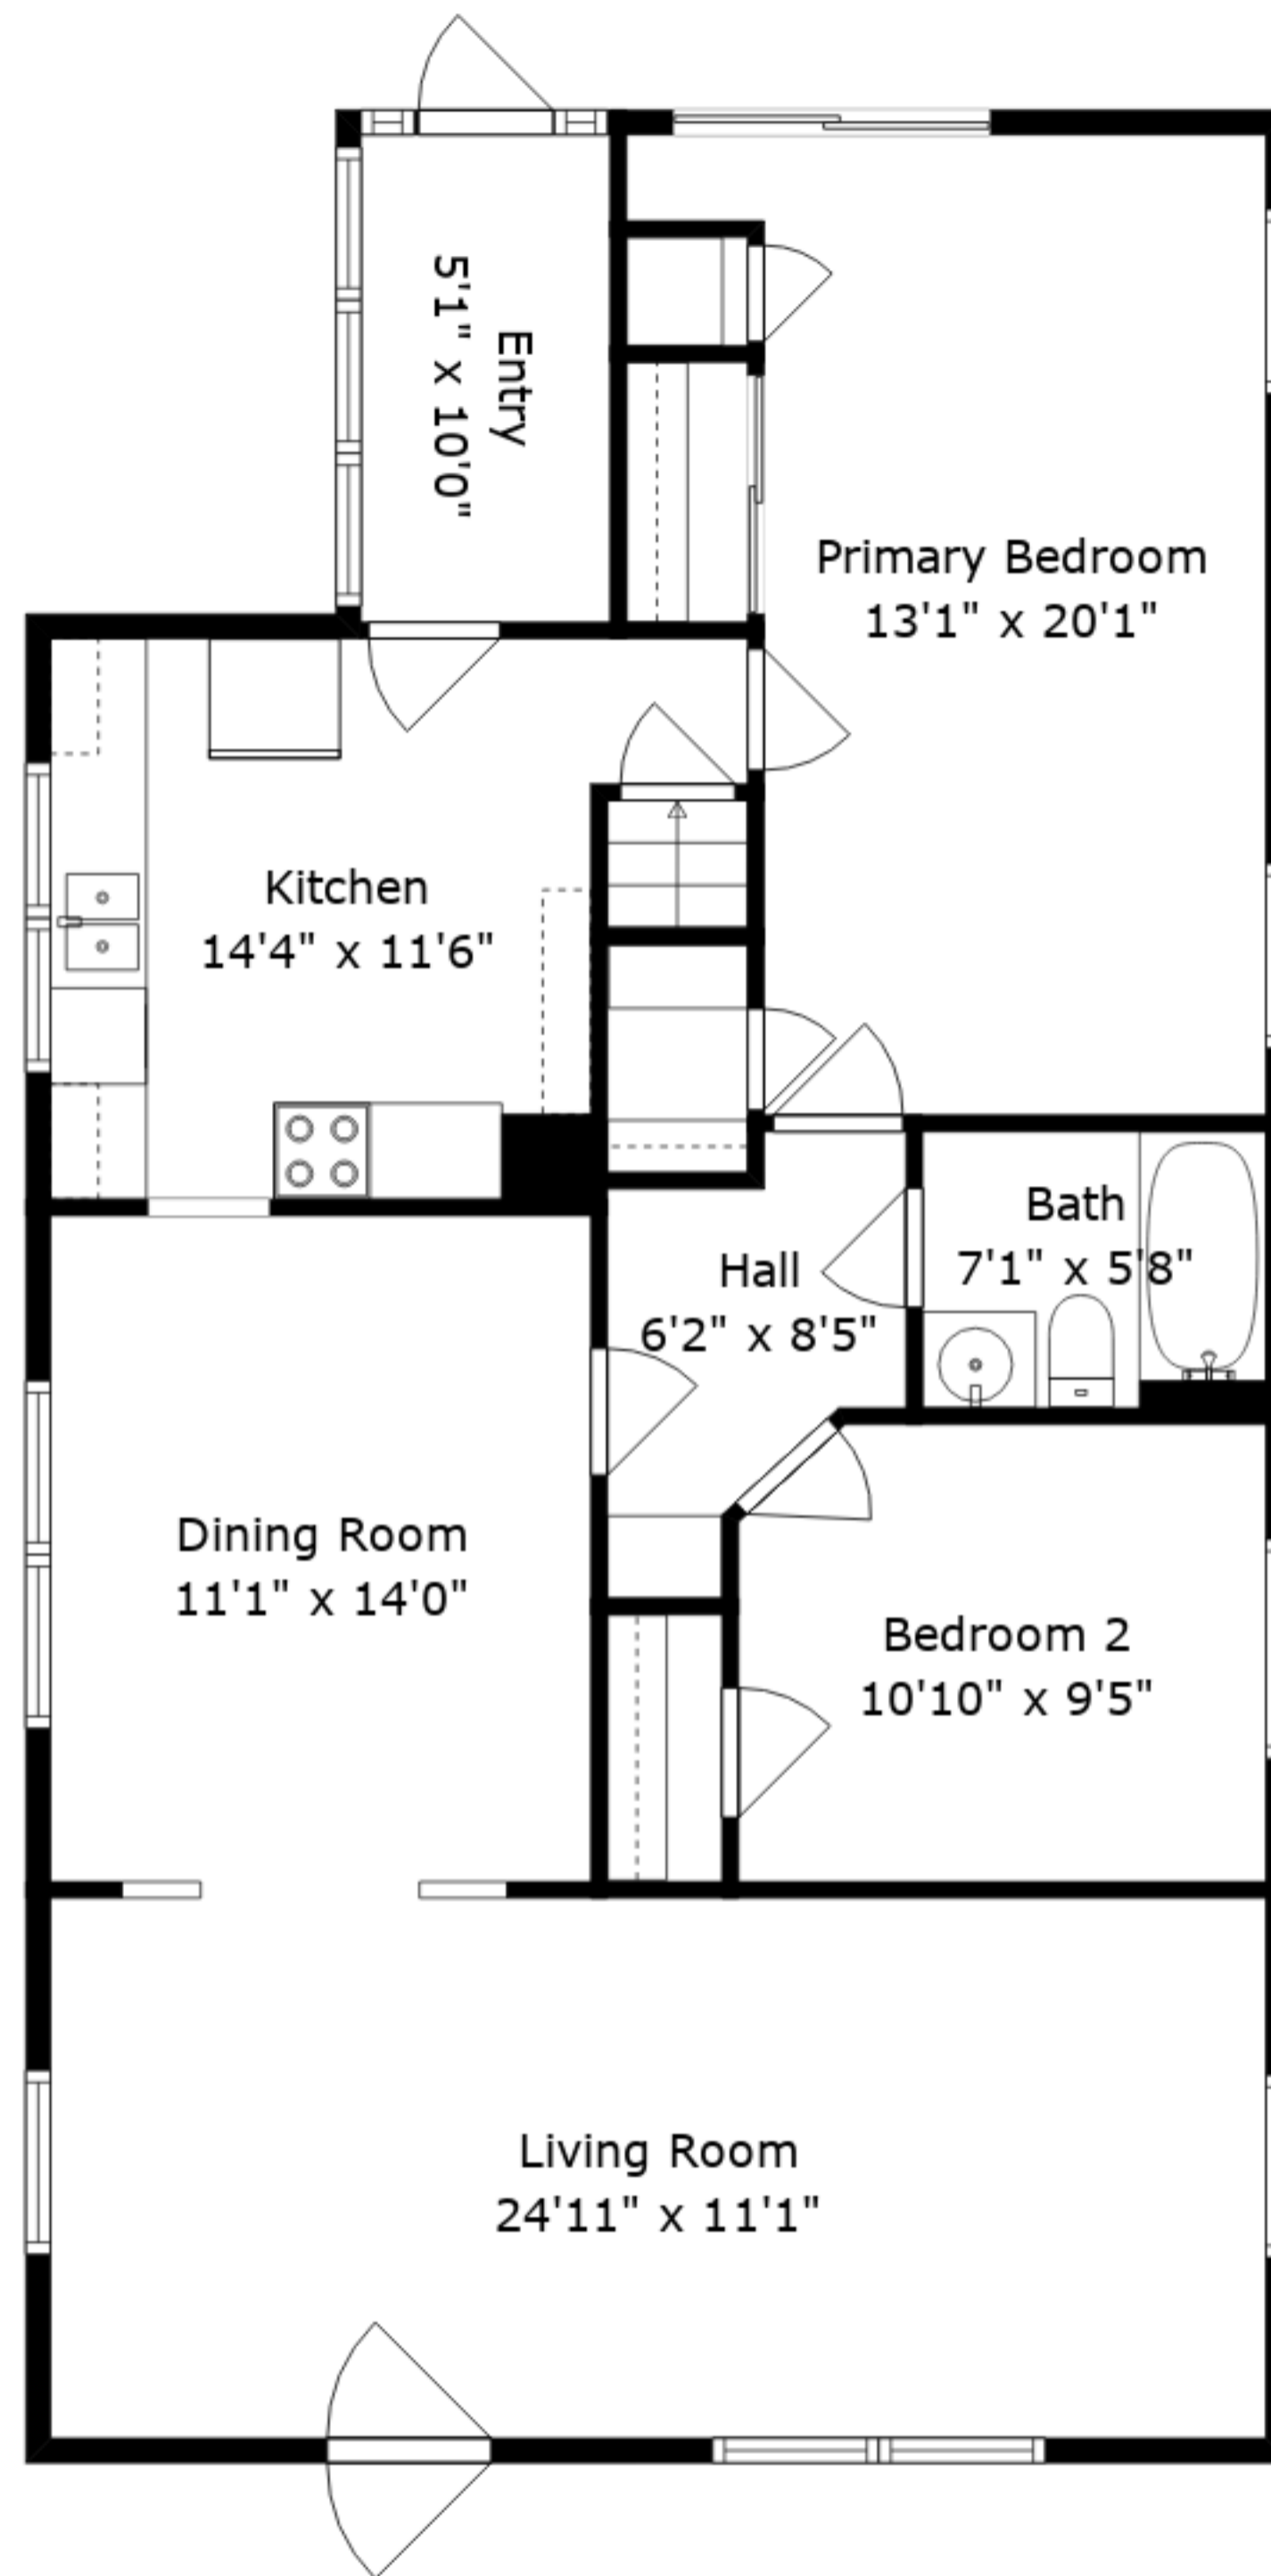

Total GLA: 1185 sq. ft | Total: 2336 sq. ft
Floor 1 - Below grade: (Excluded areas 1151 sq. ft)
Main floor: 1185 sq. ft

Sizes And Dimensions Are Approximate. Actual May Vary.

Total GLA: 1185 sq. ft | Total: 2336 sq. ft
 Floor 1 - Below grade: (Excluded areas 1151 sq. ft)
 Main floor: 1185 sq. ft

Sizes And Dimensions Are Approximate. Actual May Vary.

Lower Floor

Main Floor