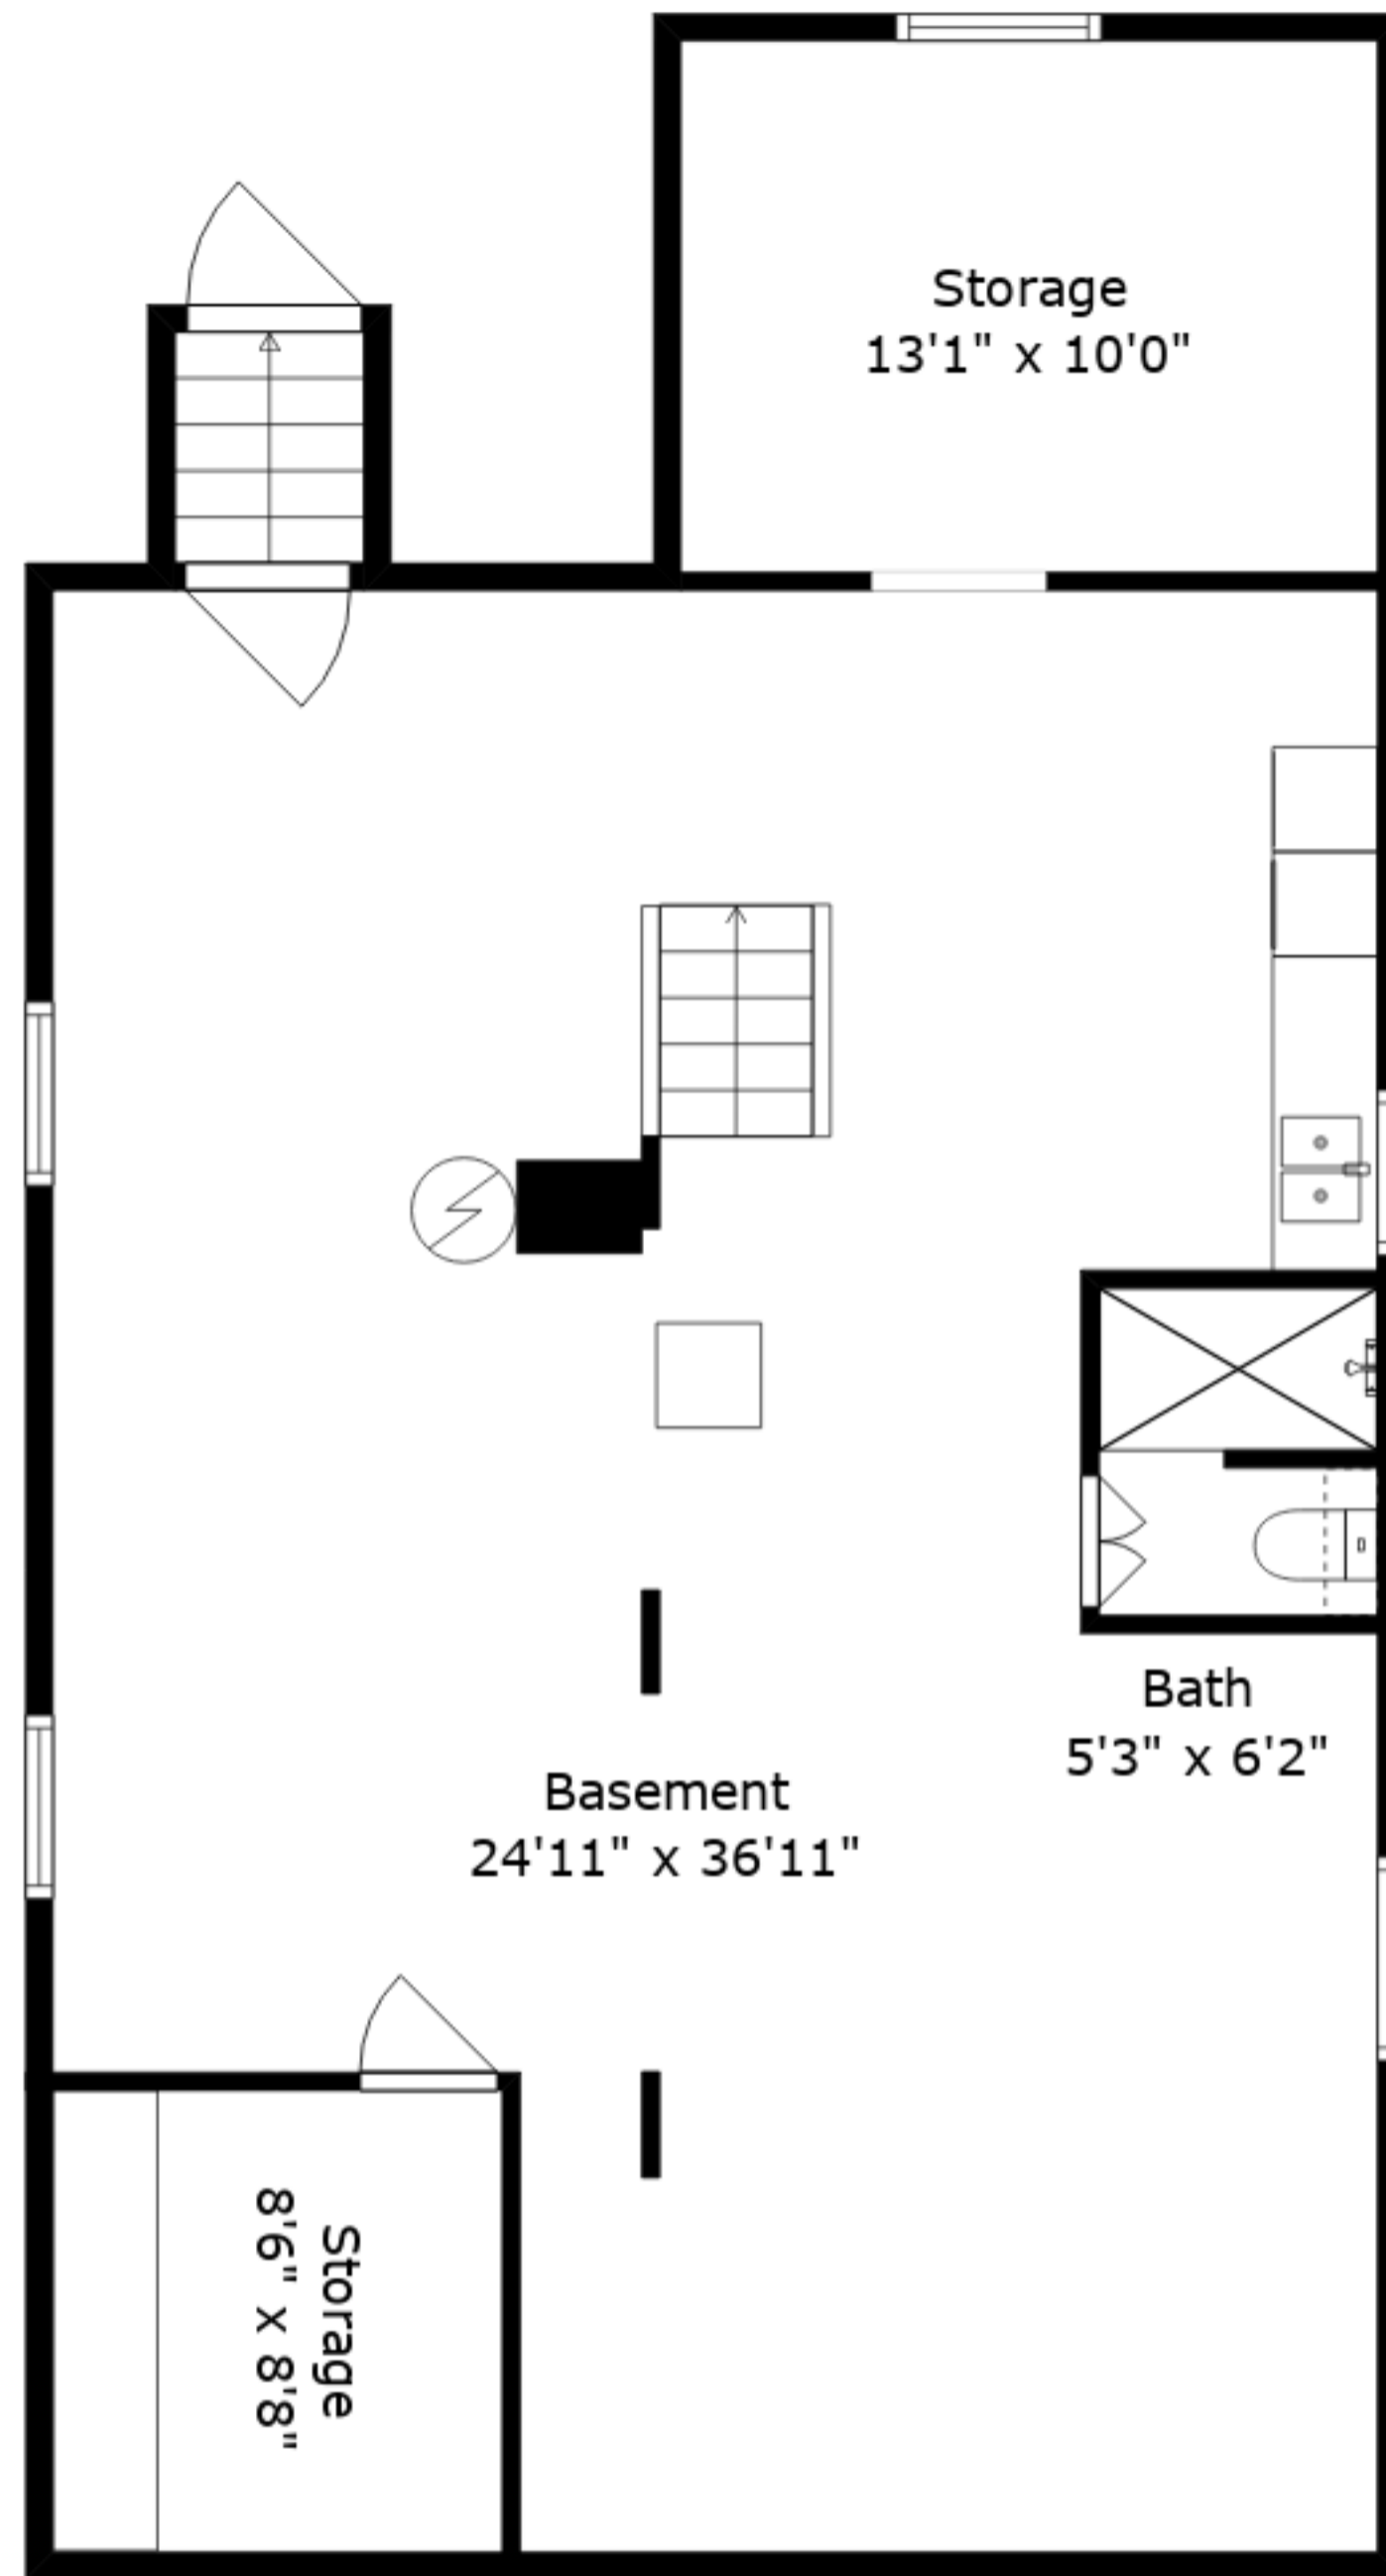

Total GLA: 1185 sq. ft | Total: 2336 sq. ft
Floor 1 - Below grade: (Excluded areas 1151 sq. ft)
Main floor: 1185 sq. ft

Sizes And Dimensions Are Approximate. Actual May Vary.

Total GLA: 1185 sq. ft | Total: 2336 sq. ft
 Floor 1 - Below grade: (Excluded areas 1151 sq. ft)
 Main floor: 1185 sq. ft

Sizes And Dimensions Are Approximate. Actual May Vary.

Lower Floor

Main Floor