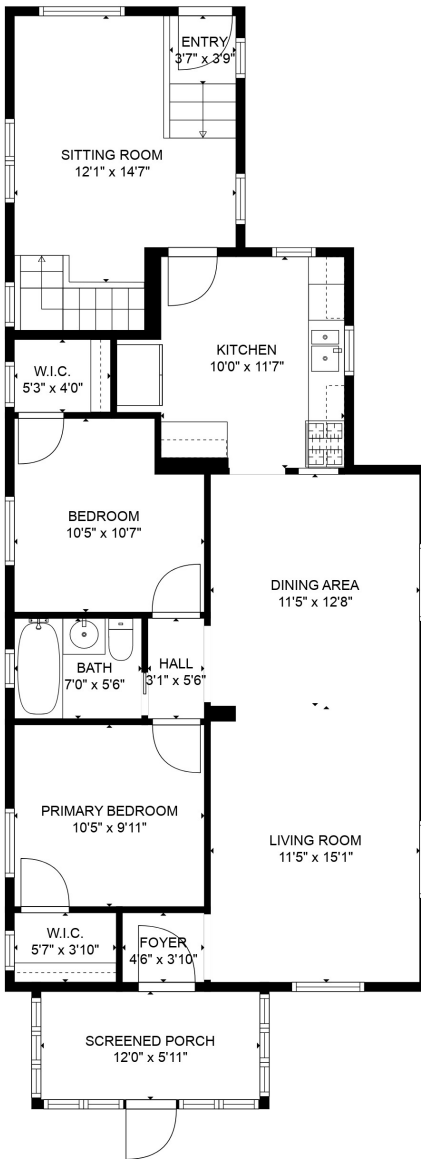

TOTAL: 989 sq. ft

Below Ground: 0 sq. ft, FLOOR 2: 989 sq. ft
 EXCLUDED AREAS: BASEMENT: 125 sq. ft, SCREENED PORCH: 71 sq. ft

SIZES AND DIMENSIONS ARE APPROXIMATE, ACTUAL MAY VARY.

TOTAL: 989 sq. ft

Below Ground: 0 sq. ft, FLOOR 2: 989 sq. ft

EXCLUDED AREAS: BASEMENT: 125 sq. ft, SCREENED PORCH: 71 sq. ft

SIZES AND DIMENSIONS ARE APPROXIMATE, ACTUAL MAY VARY.

BASEMENT
10'0" x 11'5"

TOTAL: 989 sq. ft

Below Ground: 0 sq. ft, FLOOR 2: 989 sq. ft

EXCLUDED AREAS: BASEMENT: 125 sq. ft, SCREENED PORCH: 71 sq. ft

SIZES AND DIMENSIONS ARE APPROXIMATE, ACTUAL MAY VARY.