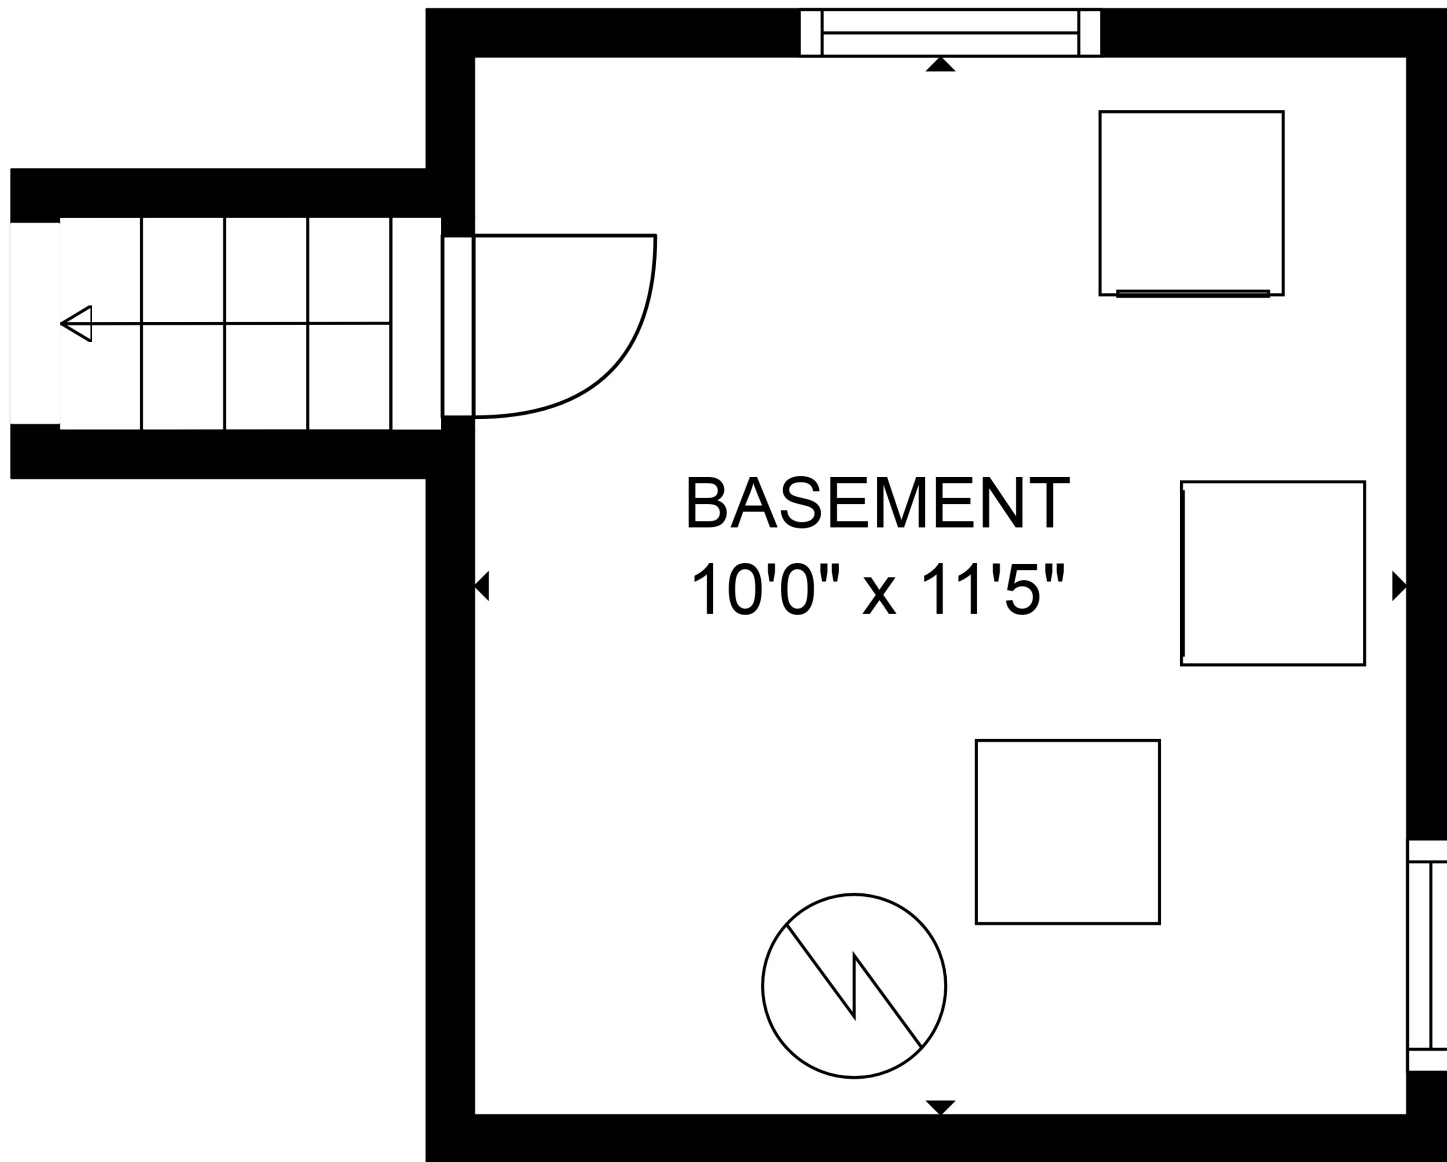

TOTAL: 989 sq. ft

Below Ground: 0 sq. ft, FLOOR 2: 989 sq. ft
 EXCLUDED AREAS: BASEMENT: 125 sq. ft, SCREENED PORCH: 71 sq. ft

SIZES AND DIMENSIONS ARE APPROXIMATE, ACTUAL MAY VARY.

TOTAL: 989 sq. ft

Below Ground: 0 sq. ft, FLOOR 2: 989 sq. ft

EXCLUDED AREAS: BASEMENT: 125 sq. ft, SCREENED PORCH: 71 sq. ft

SIZES AND DIMENSIONS ARE APPROXIMATE, ACTUAL MAY VARY.

BASEMENT
10'0" x 11'5"

TOTAL: 989 sq. ft

Below Ground: 0 sq. ft, FLOOR 2: 989 sq. ft

EXCLUDED AREAS: BASEMENT: 125 sq. ft, SCREENED PORCH: 71 sq. ft

SIZES AND DIMENSIONS ARE APPROXIMATE, ACTUAL MAY VARY.