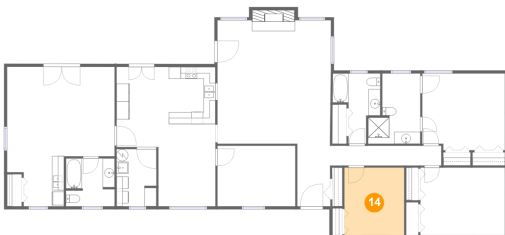

14 Floor 1 - Bedroom

Dimensions: 10'0" x 11'3"
Area: 113 sq. ft
Counted as living area: Yes

Heated: Yes
Finished: Yes
Enclosed: Yes
Contiguous: Yes
Permitted: Yes
Wet space: No
Addition: No
Conversion: No