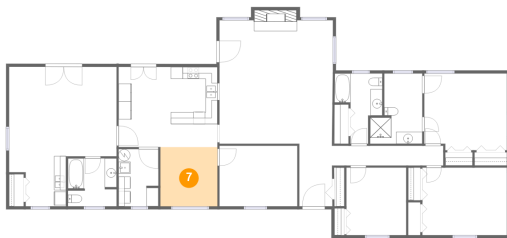

7 Floor 1 - Dining Area

Dimensions: 9'7" x 9'11"
Area: 94 sq. ft
Counted as living area: Yes

Heated: Yes
Finished: Yes
Enclosed: Yes
Contiguous: Yes
Permitted: Yes
Wet space: No
Addition: No
Conversion: No