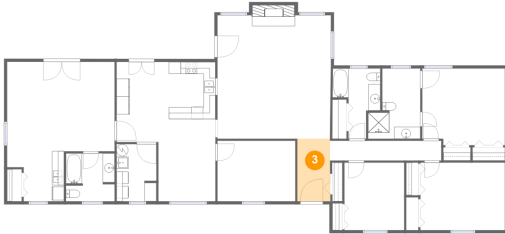

2158 Brookwood Lane, Ridgefield, Murfreesboro, Rutherford County, Tennessee, United States, 37129

3 Floor 1 - Foyer

Dimensions: 5'6" x 10'5"
Area: 57 sq. ft
Counted as living area: Yes

Heated: Yes
Finished: Yes
Enclosed: Yes
Contiguous: Yes
Permitted: Yes
Wet space: No
Addition: No
Conversion: No