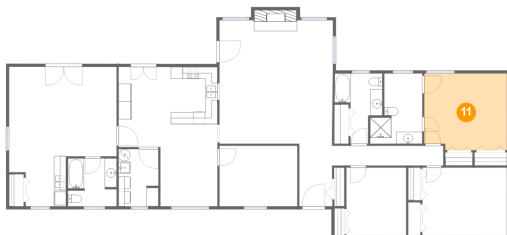

11 Floor 1 - Primary Bedroom

Dimensions: 13'10" x 12'10"
Area: 173 sq. ft
Counted as living area: Yes

Heated: Yes
Finished: Yes
Enclosed: Yes
Contiguous: Yes
Permitted: Yes
Wet space: No
Addition: No
Conversion: No