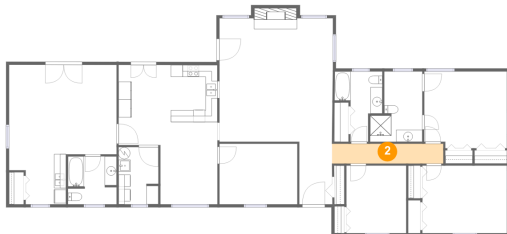

2 Floor 1 - Hall

Dimensions: 18'7" x 3'4"
Area: 62 sq. ft
Counted as living area: Yes

Heated: Yes
Finished: Yes
Enclosed: Yes
Contiguous: Yes
Permitted: Yes
Wet space: No
Addition: No
Conversion: No