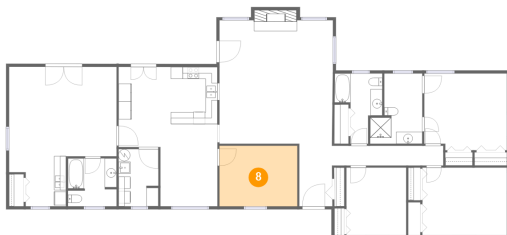

8 Floor 1 - Bedroom

Dimensions: 13'0" x 10'1"
Area: 132 sq. ft
Counted as living area: Yes

Heated: Yes
Finished: Yes
Enclosed: Yes
Contiguous: Yes
Permitted: Yes
Wet space: No
Addition: No
Conversion: No