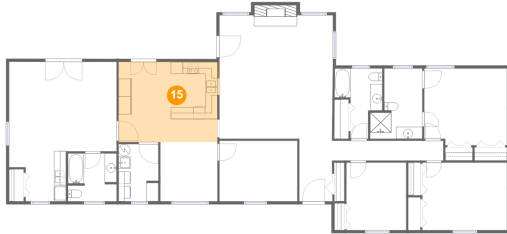

**2158 Brookwood Lane, Ridgefield, Murfreesboro,
Rutherford County, Tennessee, United States, 37129**

15 Floor 1 - Kitchen

Dimensions: 16'6" x 13'5"
Area: 223 sq. ft
Counted as living area: Yes

Heated: Yes
Finished: Yes
Enclosed: Yes
Contiguous: Yes
Permitted: Yes
Wet space: No
Addition: No
Conversion: No