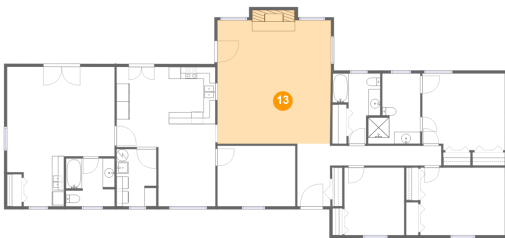

13 Floor 1 - Living Room

Dimensions: 18'11" x 20'7"
Area: 403 sq. ft
Counted as living area: Yes

Heated: Yes
Finished: Yes
Enclosed: Yes
Contiguous: Yes
Permitted: Yes
Wet space: No
Addition: No
Conversion: No