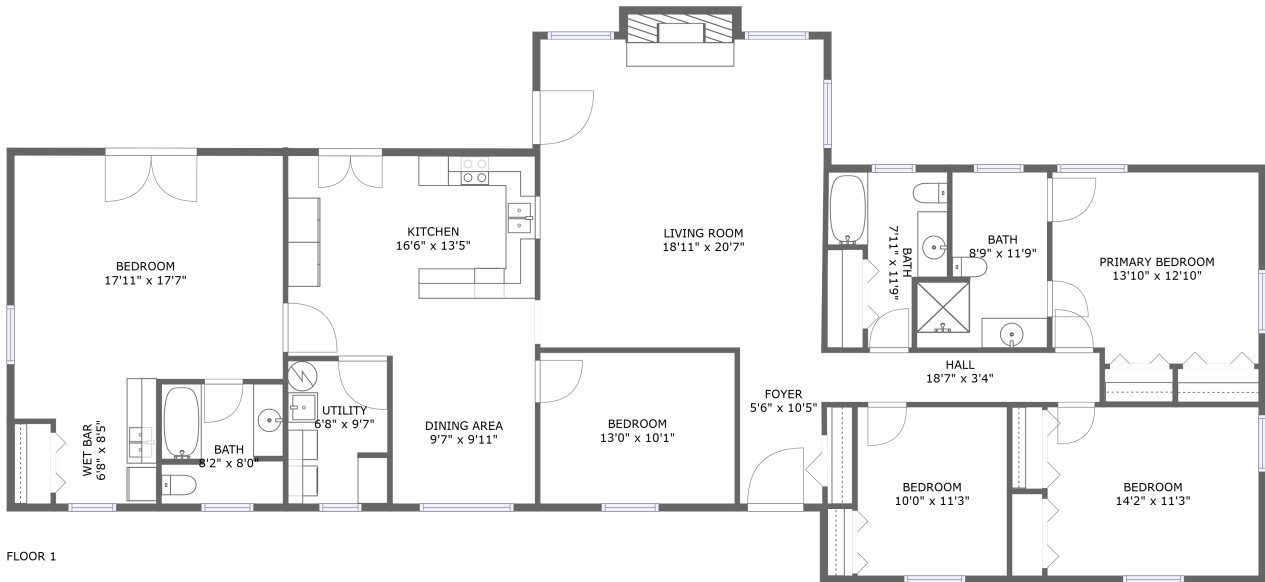

2158 Brookwood Lane, Ridgefield, Murfreesboro, Rutherford County, Tennessee, United States, 37129

Property summary

0 Garages

5 Bedrooms

3 Bathrooms

0 Half baths

1 Floors

2,313 Gross living area sqft

2,327 Total sqft