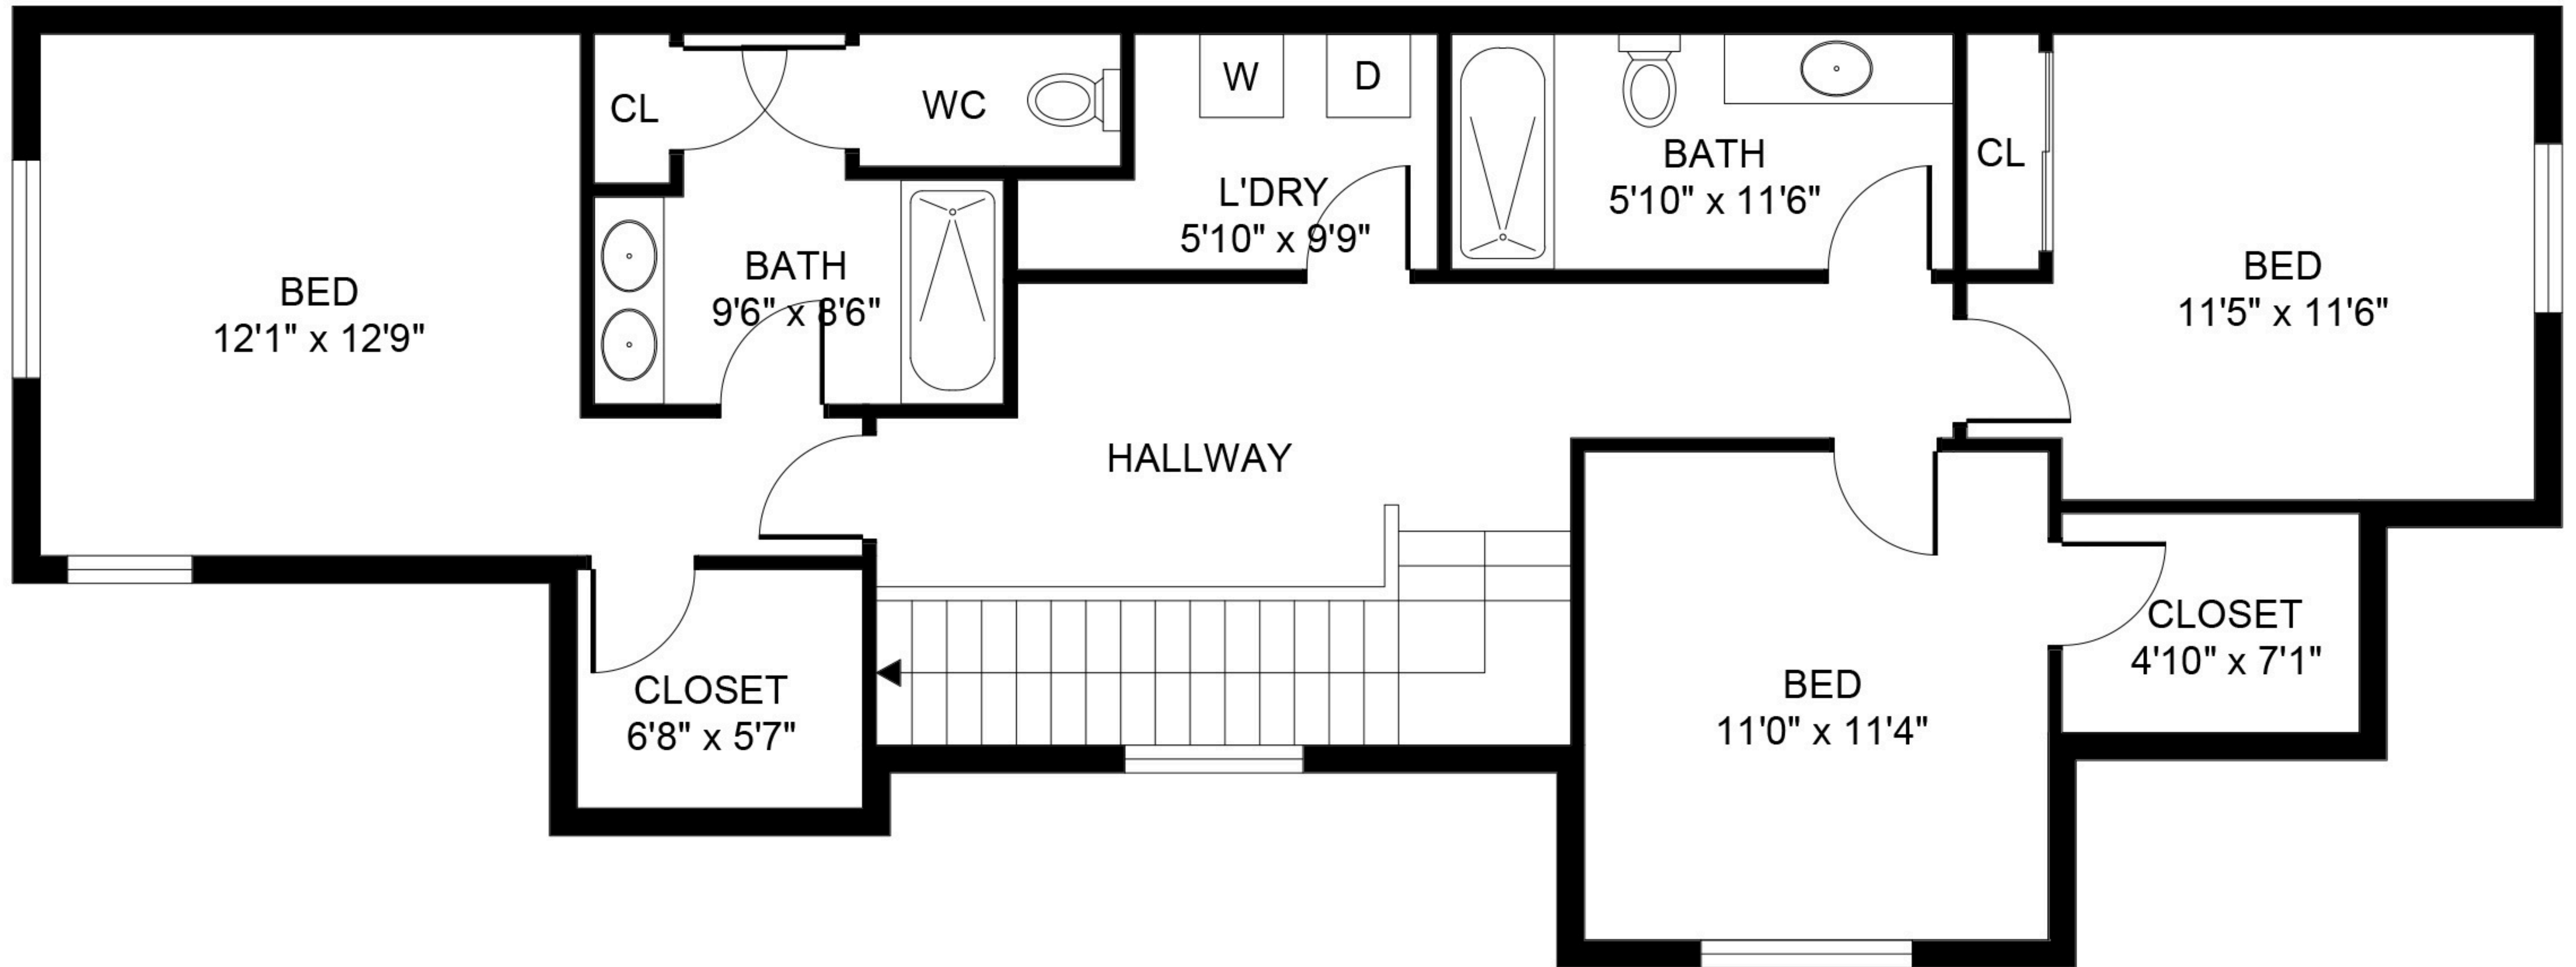

GROSS INTERNAL AREA TOTAL 1531 SQ FT SIZES AND DIMENSIONS ARE APPROXIMATE, ACTUAL MAY VARY

GROSS INTERNAL AREA TOTAL 1531 SQ FT SIZES AND DIMENSIONS ARE APPROXIMATE, ACTUAL MAY VARY