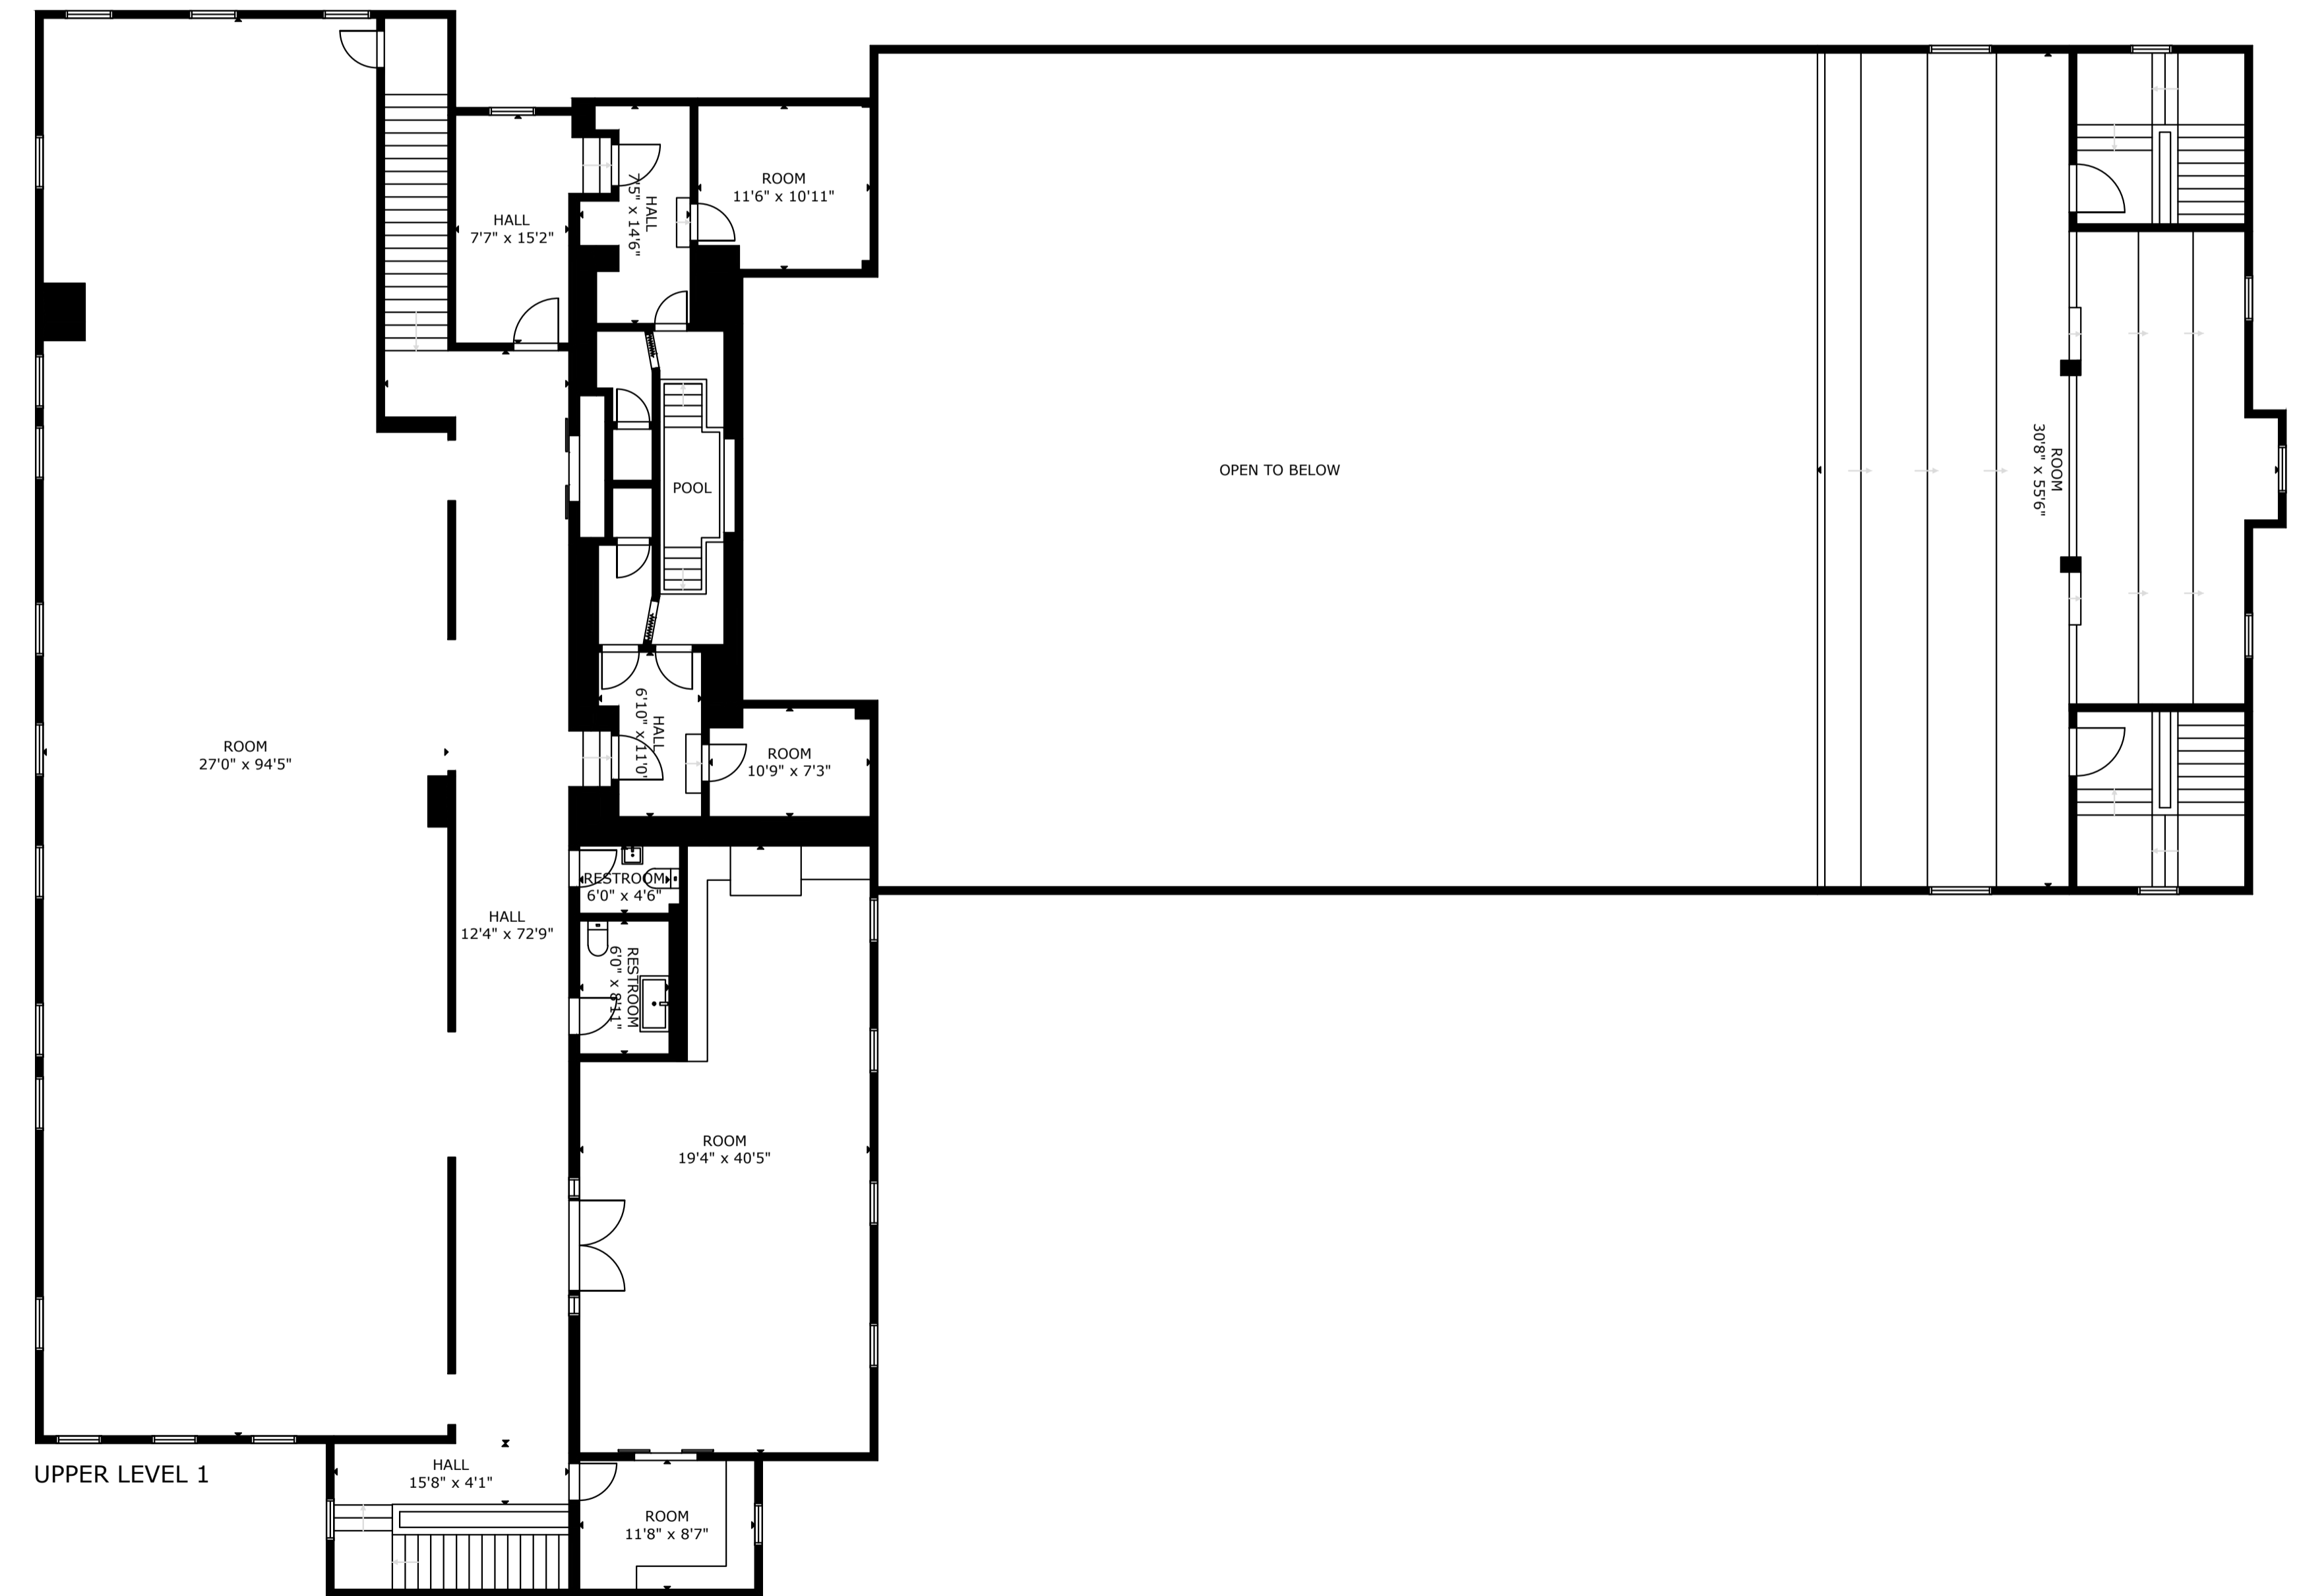

MAIN FLOOR

UPPER LEVEL 1

GROSS INTERNAL AREA  
 TOTAL: 21,387 sq.ft  
 MAIN FLOOR: 14,691 sq.ft, UPPER LEVEL 1: 6,696 sq.ft  
 SIZE AND DIMENSIONS ARE APPROXIMATE, ACTUAL MAY VARY