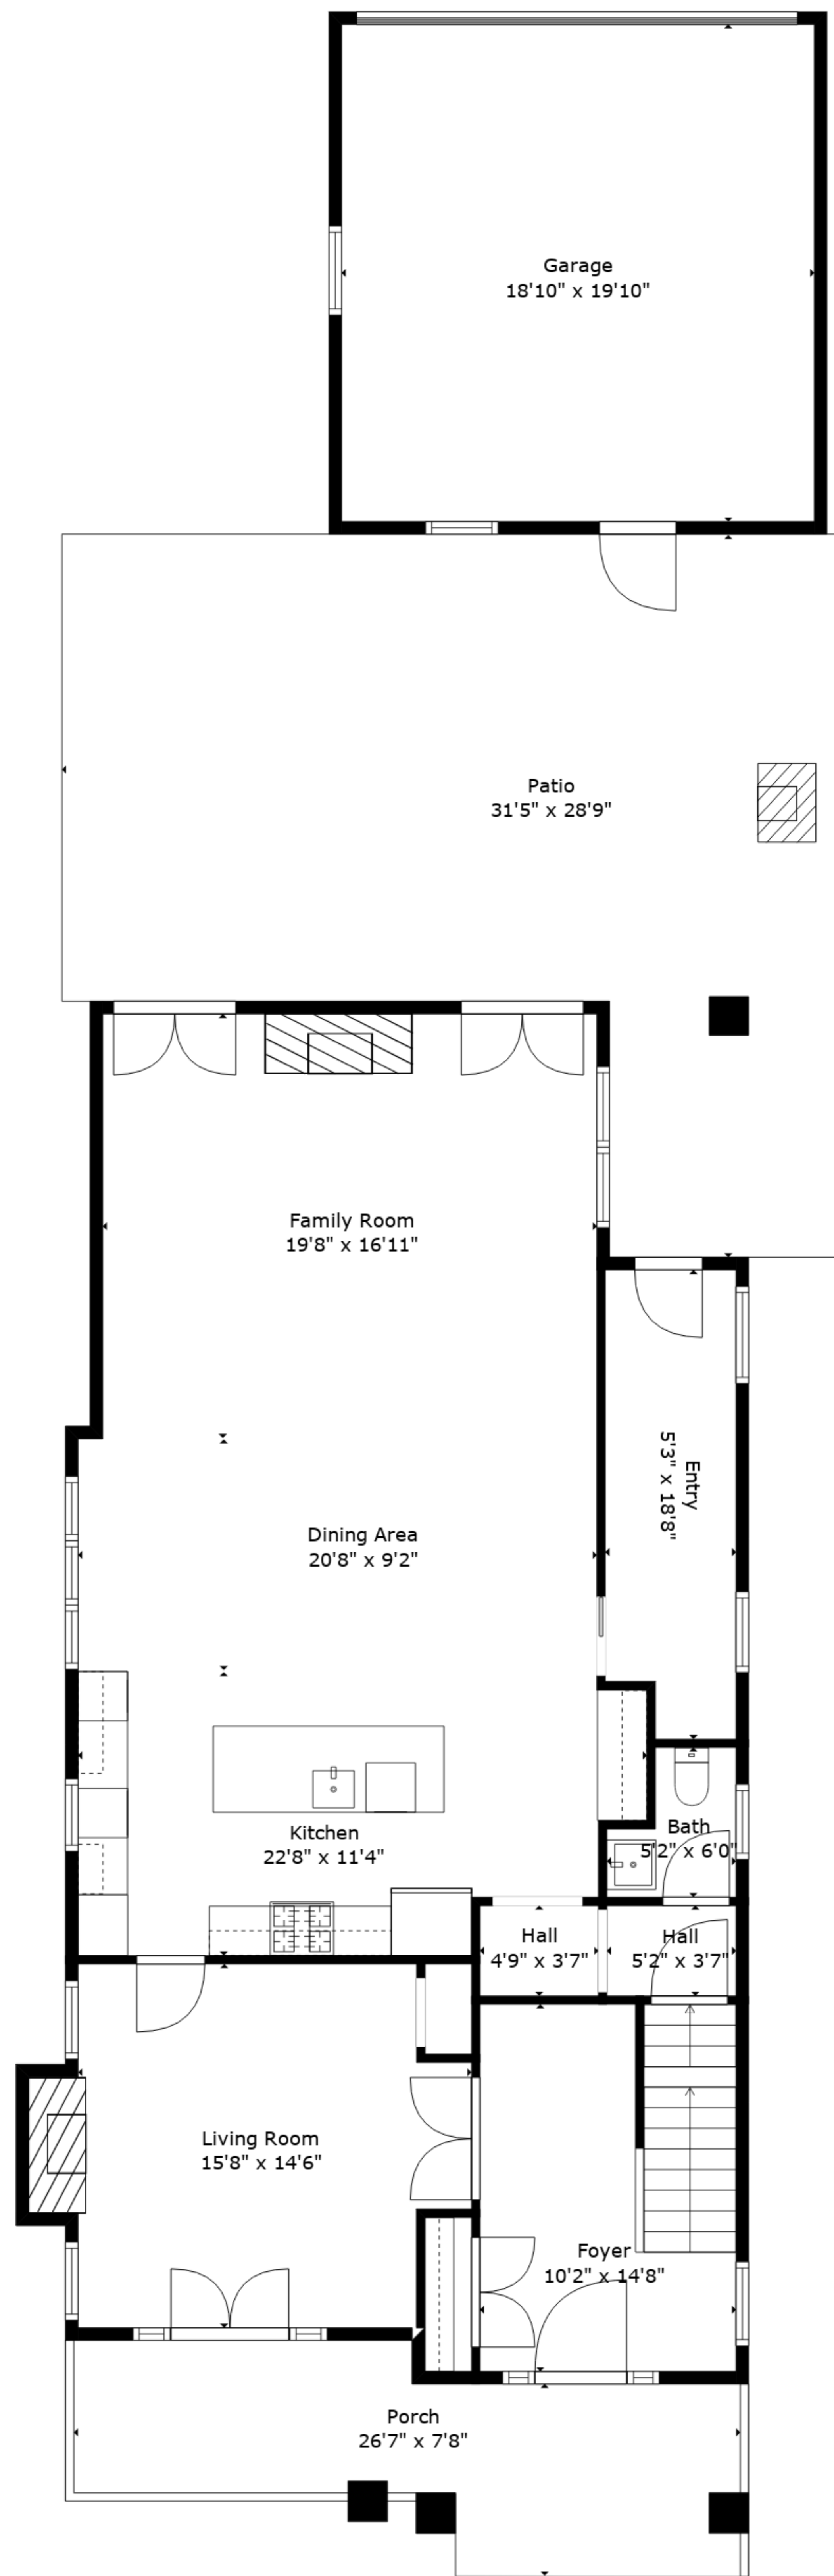

Total scanned area: 5579 sq. ft

Calculated By Revlmedia. Deemed Reliable, But Not Guaranteed.

Total scanned area: 5579 sq. ft

Total scanned area: 5579 sq. ft

Calculated By Revlmedia. Deemed Reliable, But Not Guaranteed.

Total scanned area: 5579 sq. ft

Calculated By Revlmedia. Deemed Reliable, But Not Guaranteed.