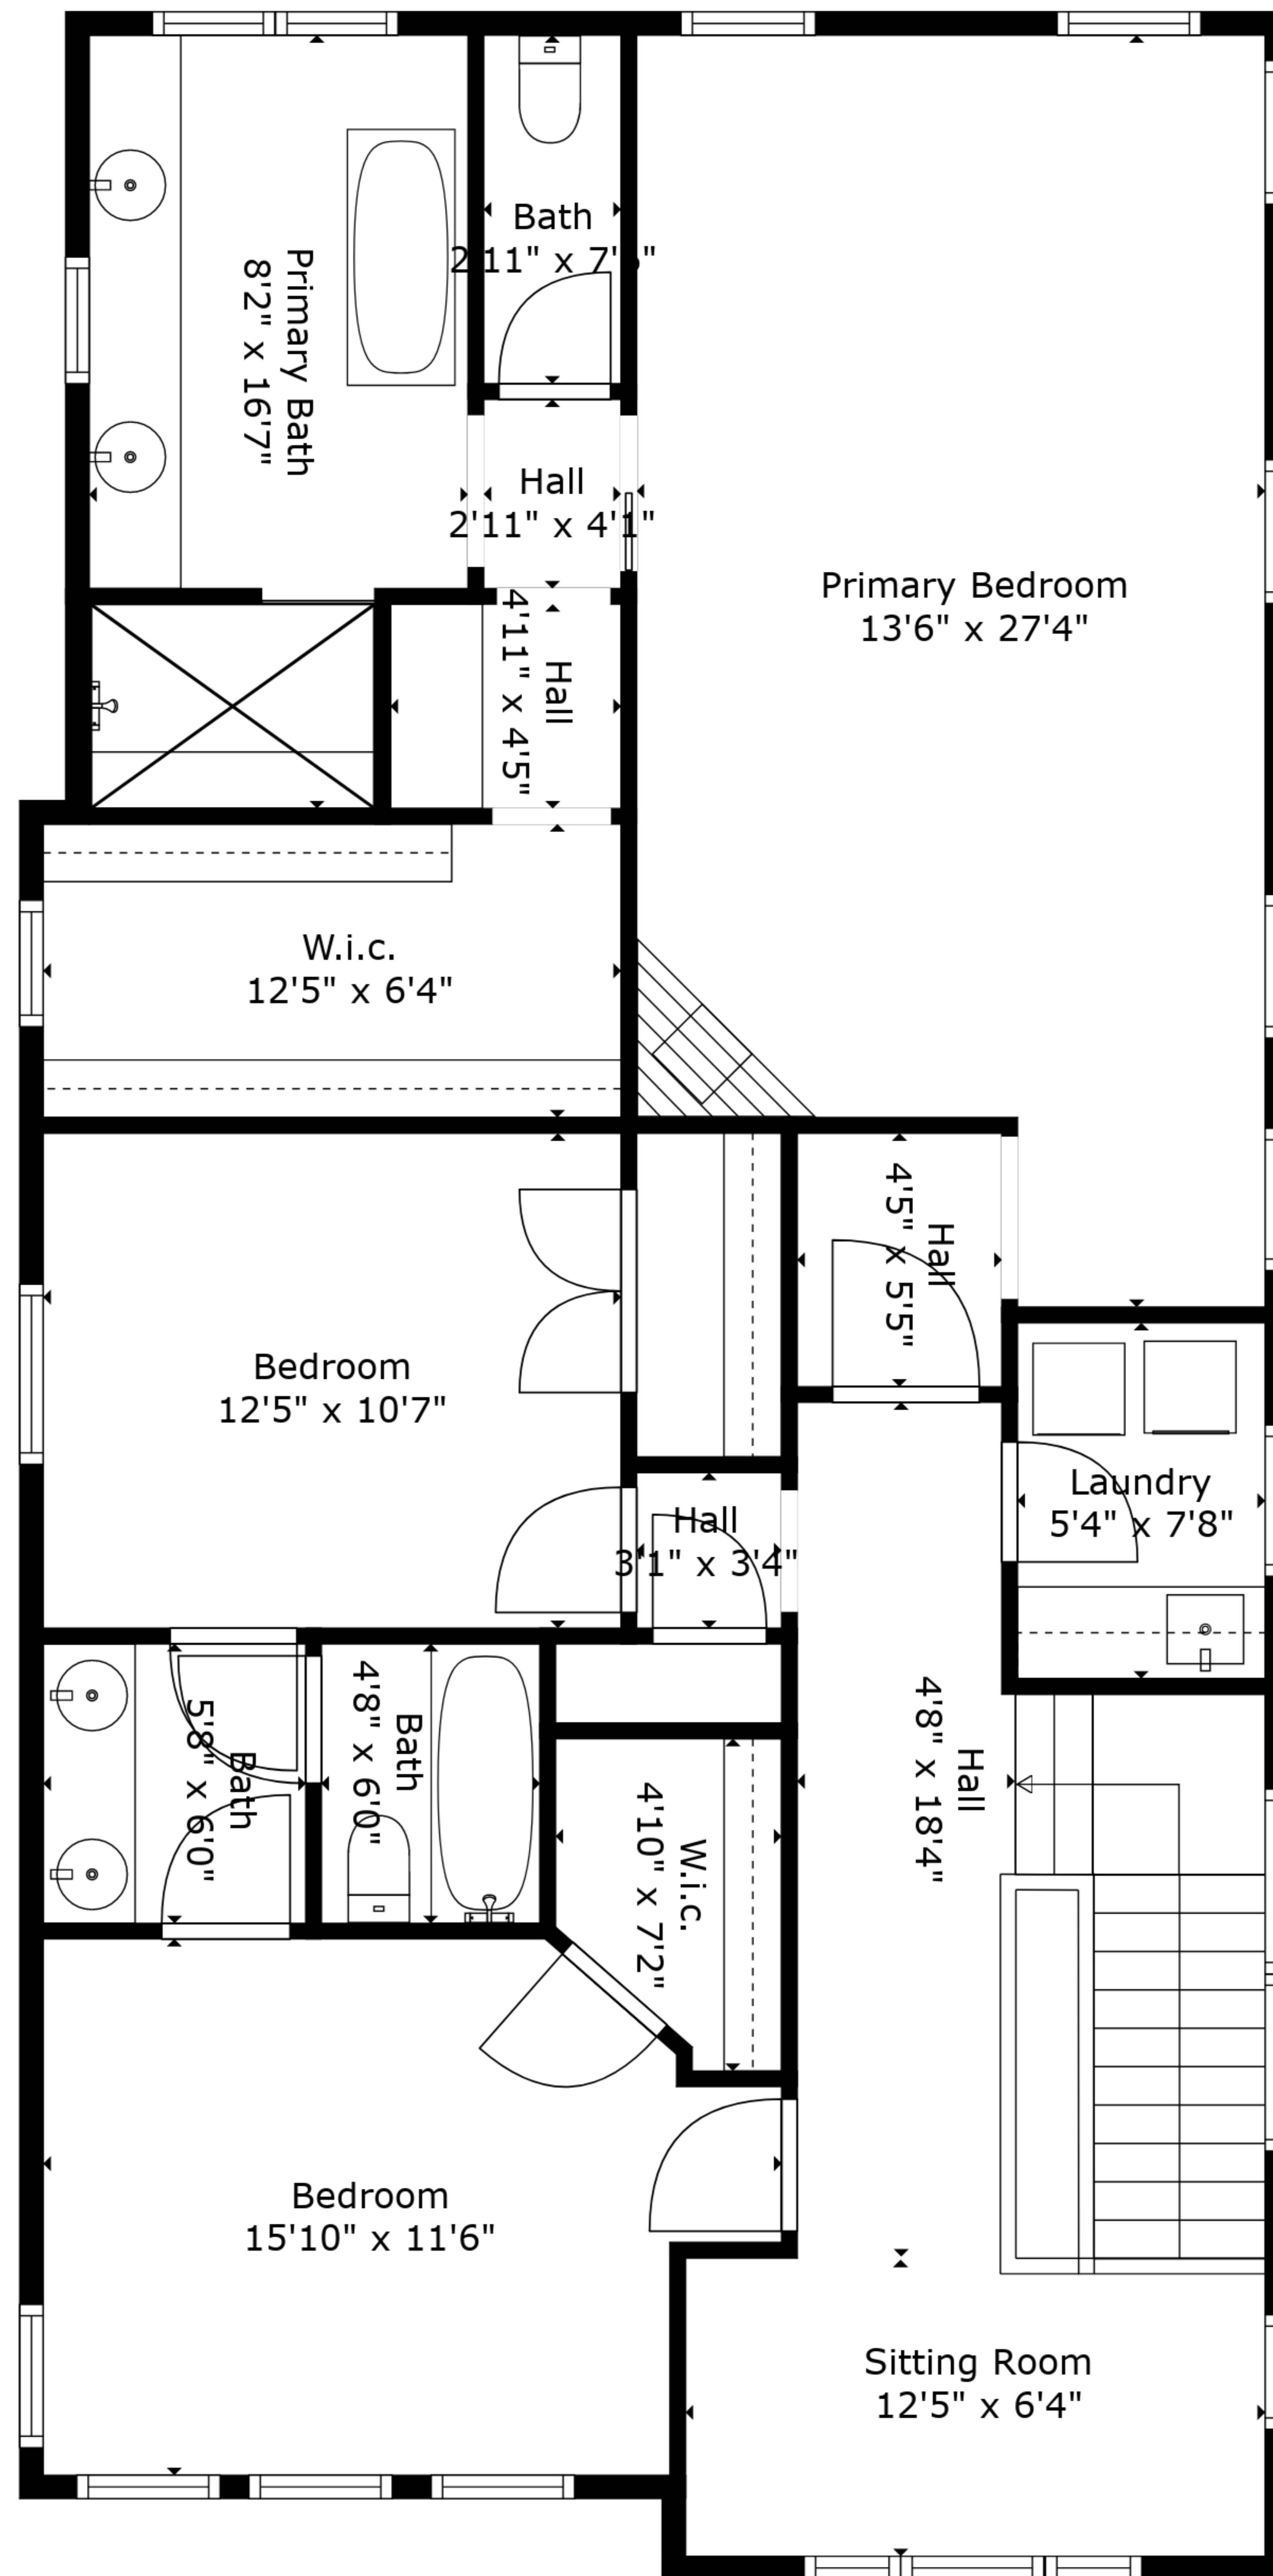

Total scanned area: 5579 sq. ft

Calculated By Revlmedia. Deemed Reliable, But Not Guaranteed.

Total scanned area: 5579 sq. ft

Total scanned area: 5579 sq. ft

Calculated By Revlmedia. Deemed Reliable, But Not Guaranteed.

Total scanned area: 5579 sq. ft

Calculated By Revlmedia. Deemed Reliable, But Not Guaranteed.