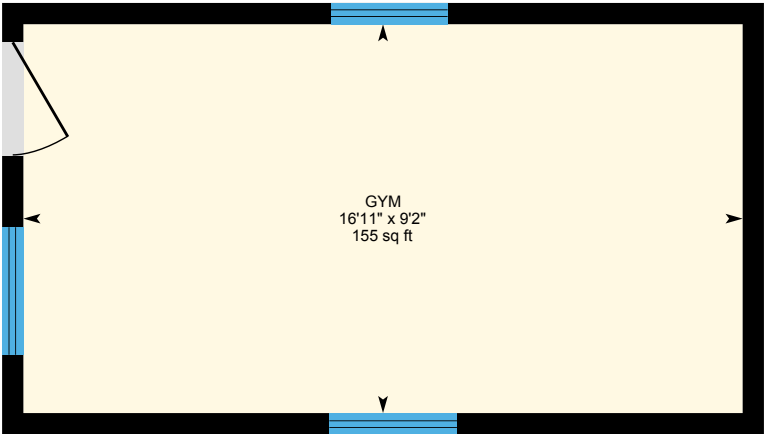

28100 S Bird Rd, Tracy, CA

Gym Finished Area 181.52 sq ft

PREPARED: 2024/04/23