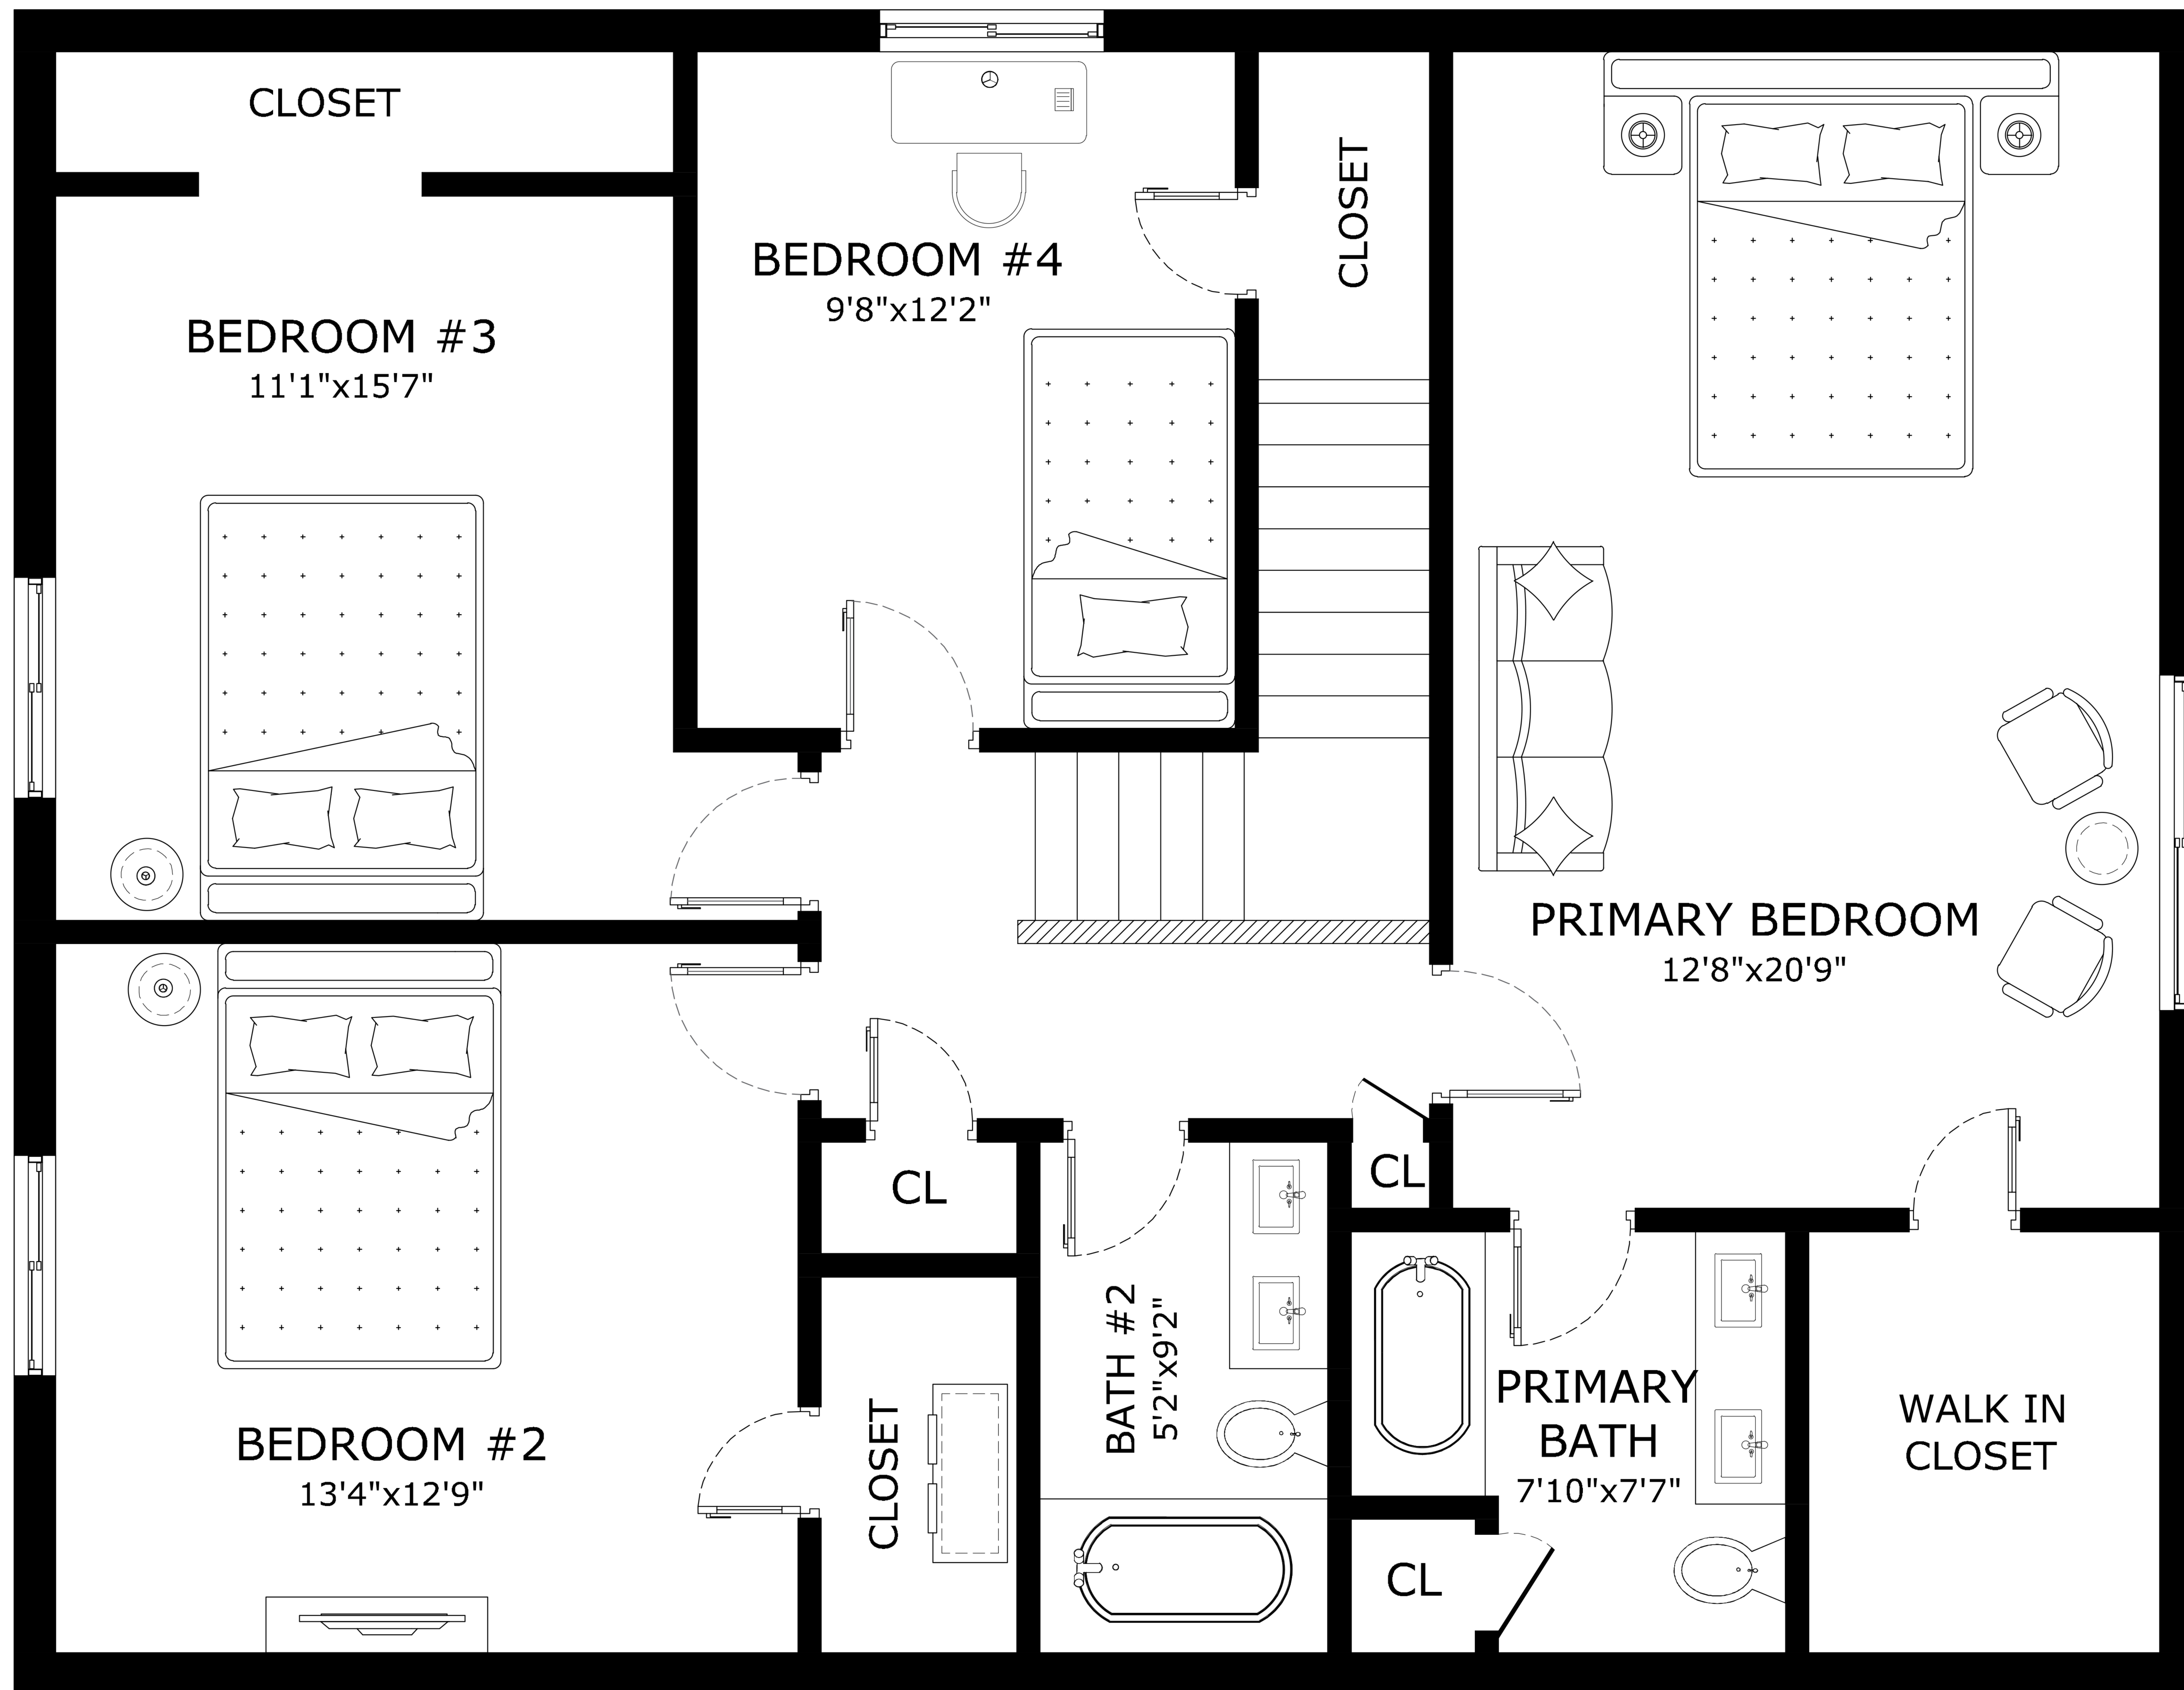

GROSS INTERNAL AREA TOTAL: 2377 SQ FT SIZES AND DIMENSIONS ARE APPROXIMATE, ACTUAL MAY VARY

GROSS INTERNAL AREA TOTAL: 2377 SQ FT SIZES AND DIMENSIONS ARE APPROXIMATE, ACTUAL MAY VARY