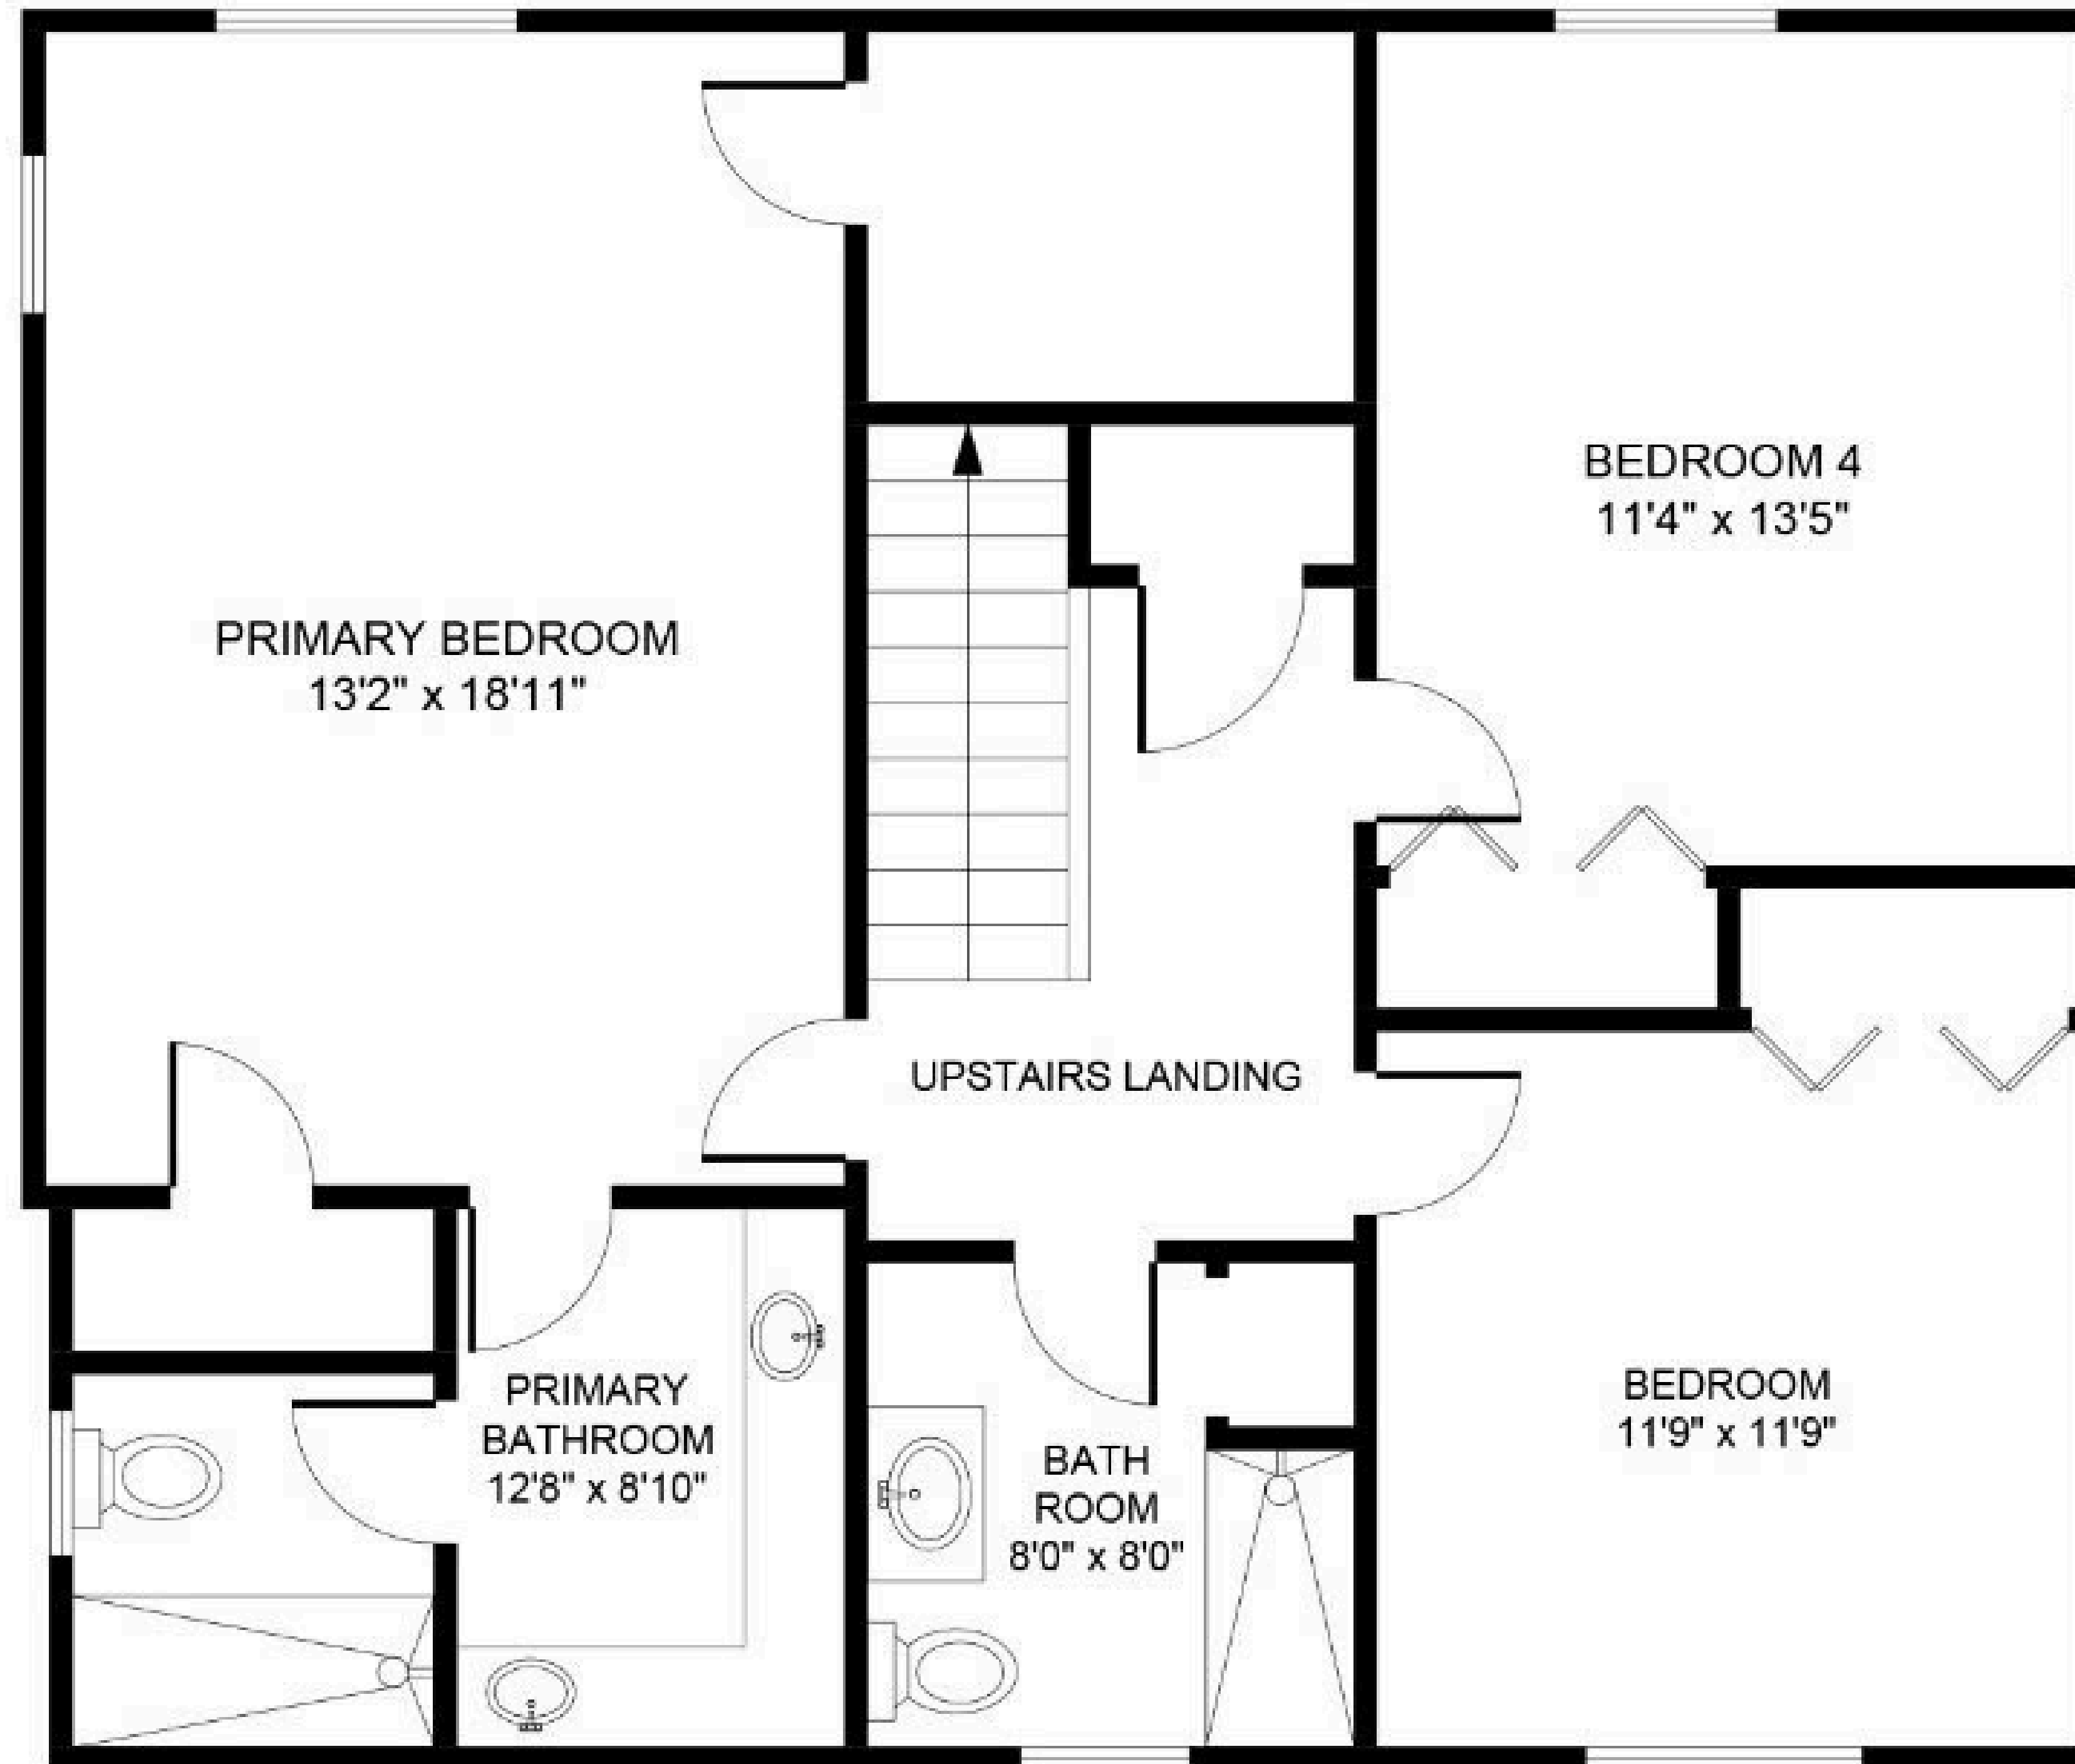

GROSS INTERNAL AREA TOTAL: 3531 SQ FT SIZES AND DIMENSIONS ARE APPROXIMATE, ACTUAL MAY VARY

GROSS INTERNAL AREA TOTAL: 3531 SQ FT SIZES AND DIMENSIONS ARE APPROXIMATE, ACTUAL MAY VARY