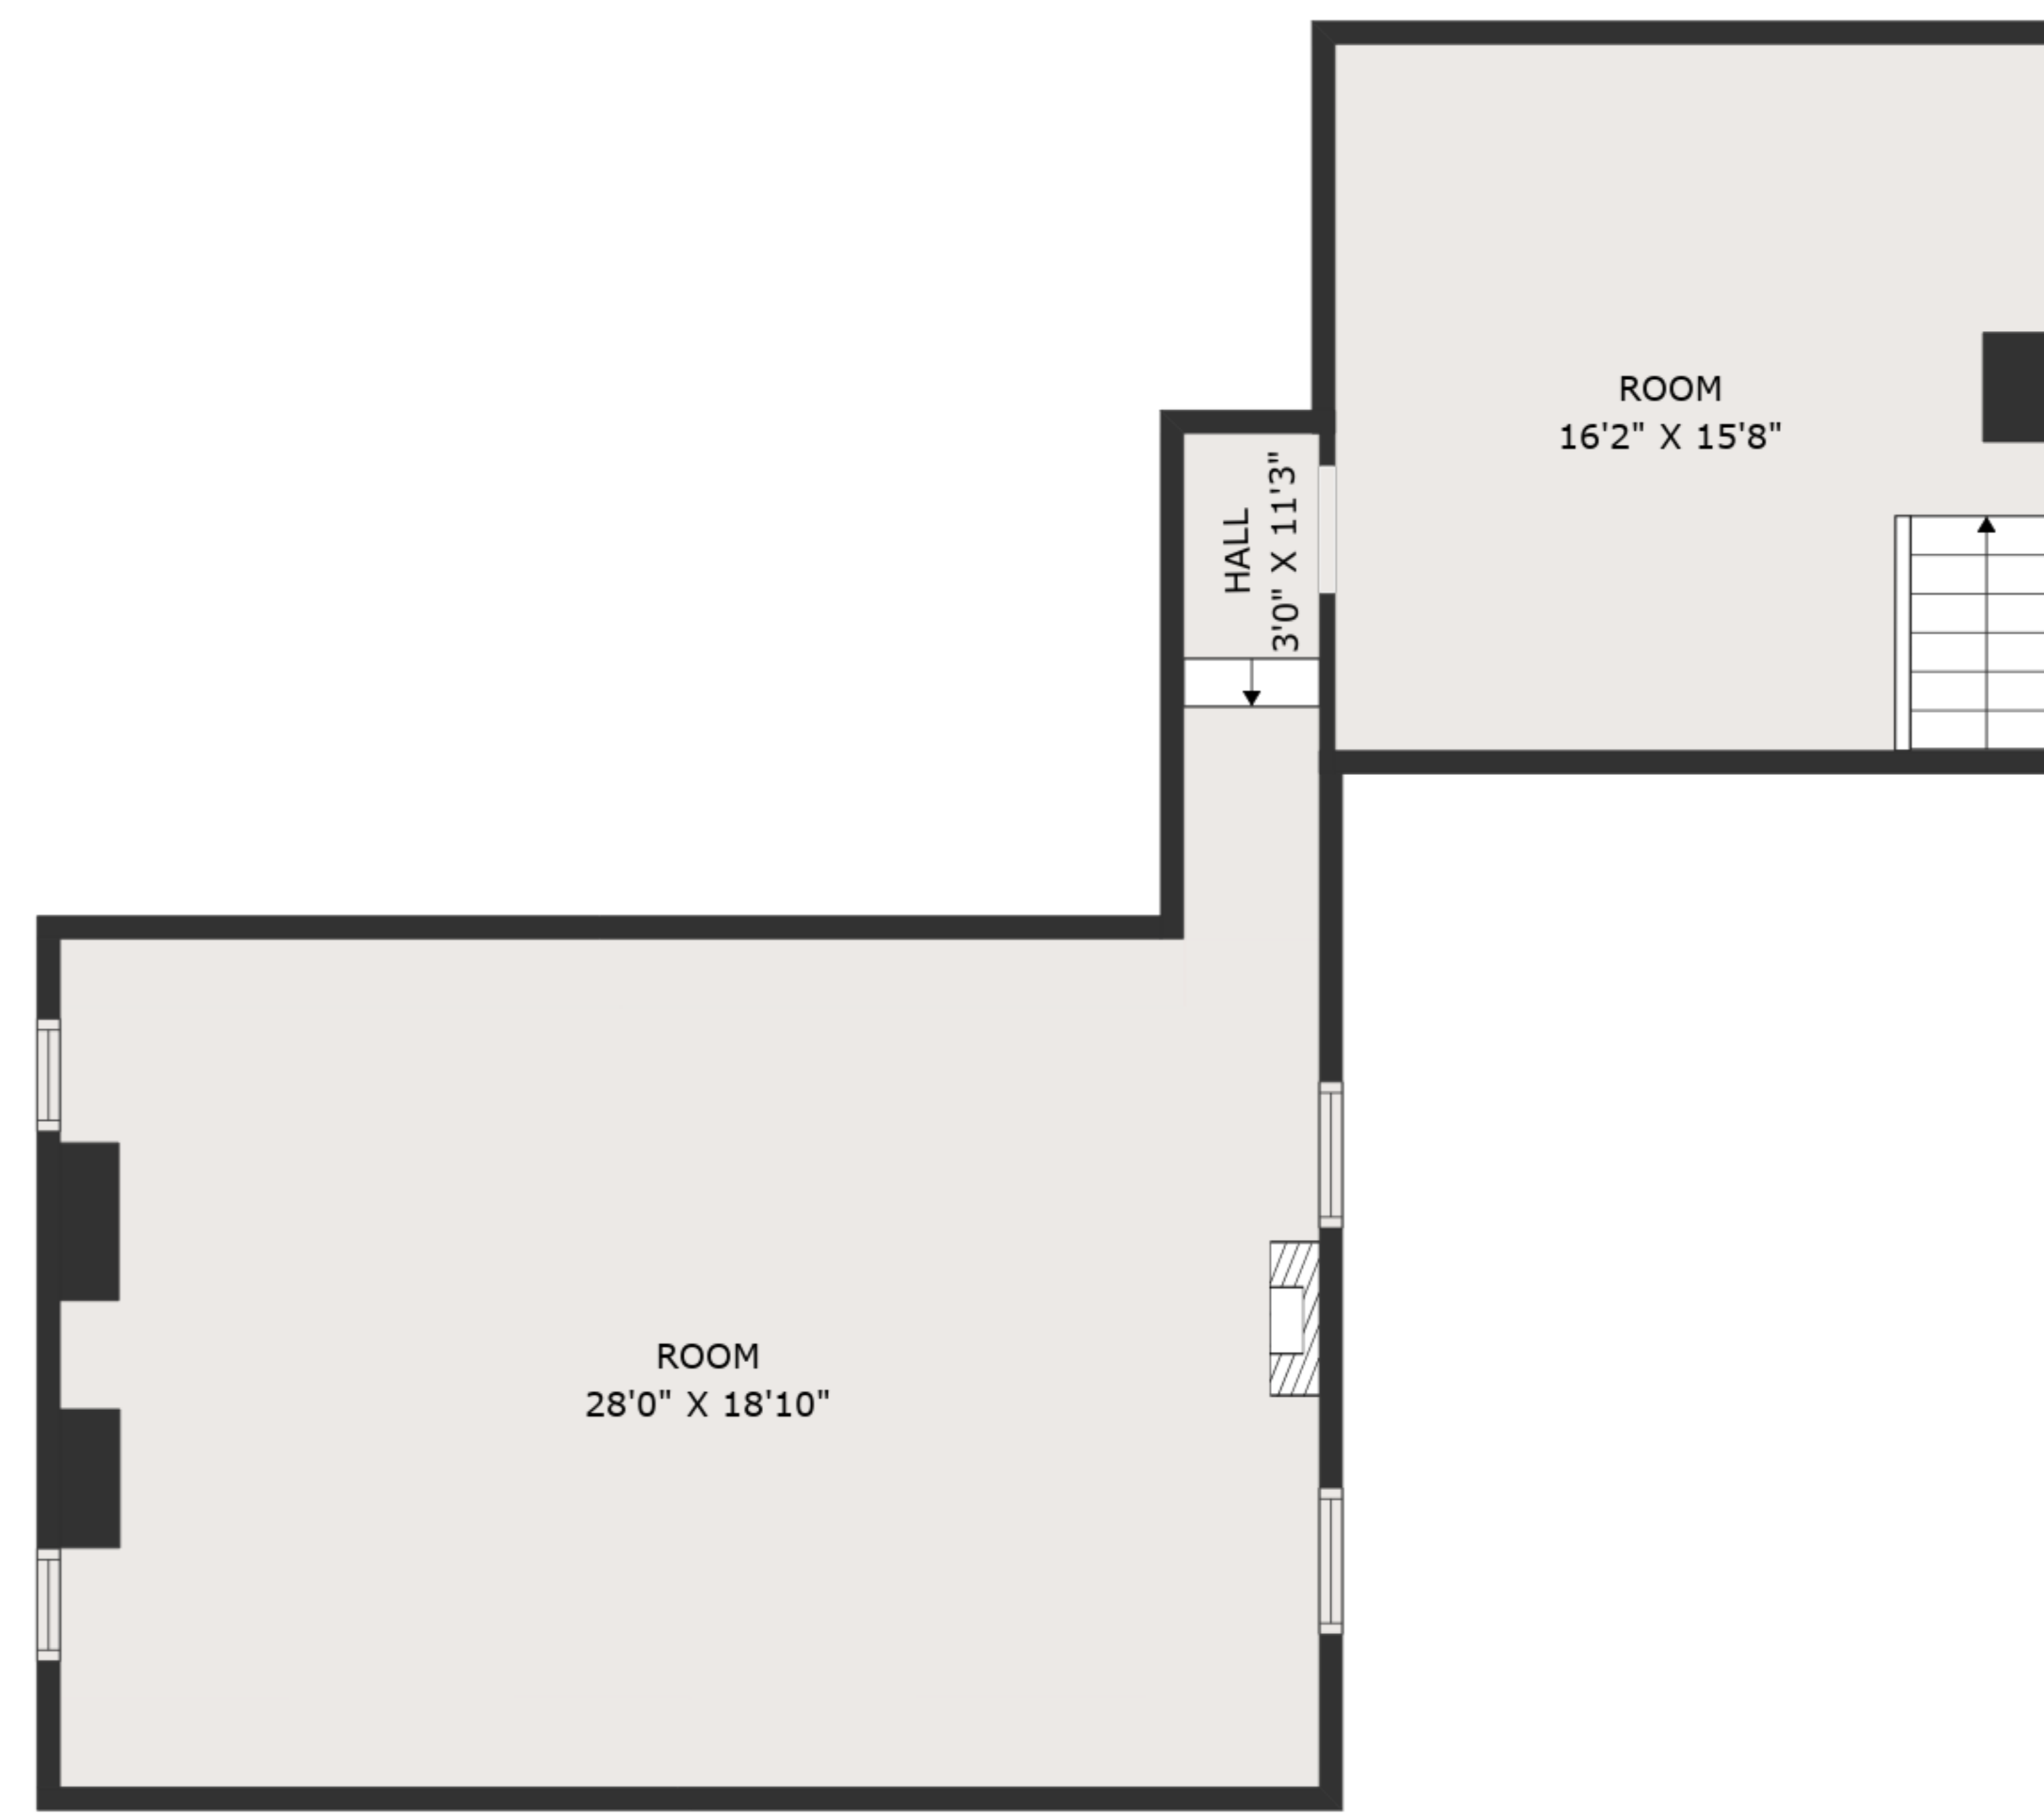

**TOTAL: 3111 sq. ft**

FLOOR 1: 1264 sq. ft, FLOOR 2: 1163 sq. ft, FLOOR 3: 684 sq. ft  
 EXCLUDED AREAS: BAY WINDOW: 5 sq. ft, LOW CEILING: 134 sq. ft

MEASUREMENTS ARE DEEMED HIGHLY RELIABLE BUT NOT GUARANTEED.

FLOOR 2

FLOOR 3

FLOOR 1

**TOTAL: 3111 sq. ft**

FLOOR 1: 1264 sq. ft, FLOOR 2: 1163 sq. ft, FLOOR 3: 684 sq. ft  
 EXCLUDED AREAS: BAY WINDOW: 5 sq. ft, LOW CEILING: 134 sq. ft

MEASUREMENTS ARE DEEMED HIGHLY RELIABLE BUT NOT GUARANTEED.