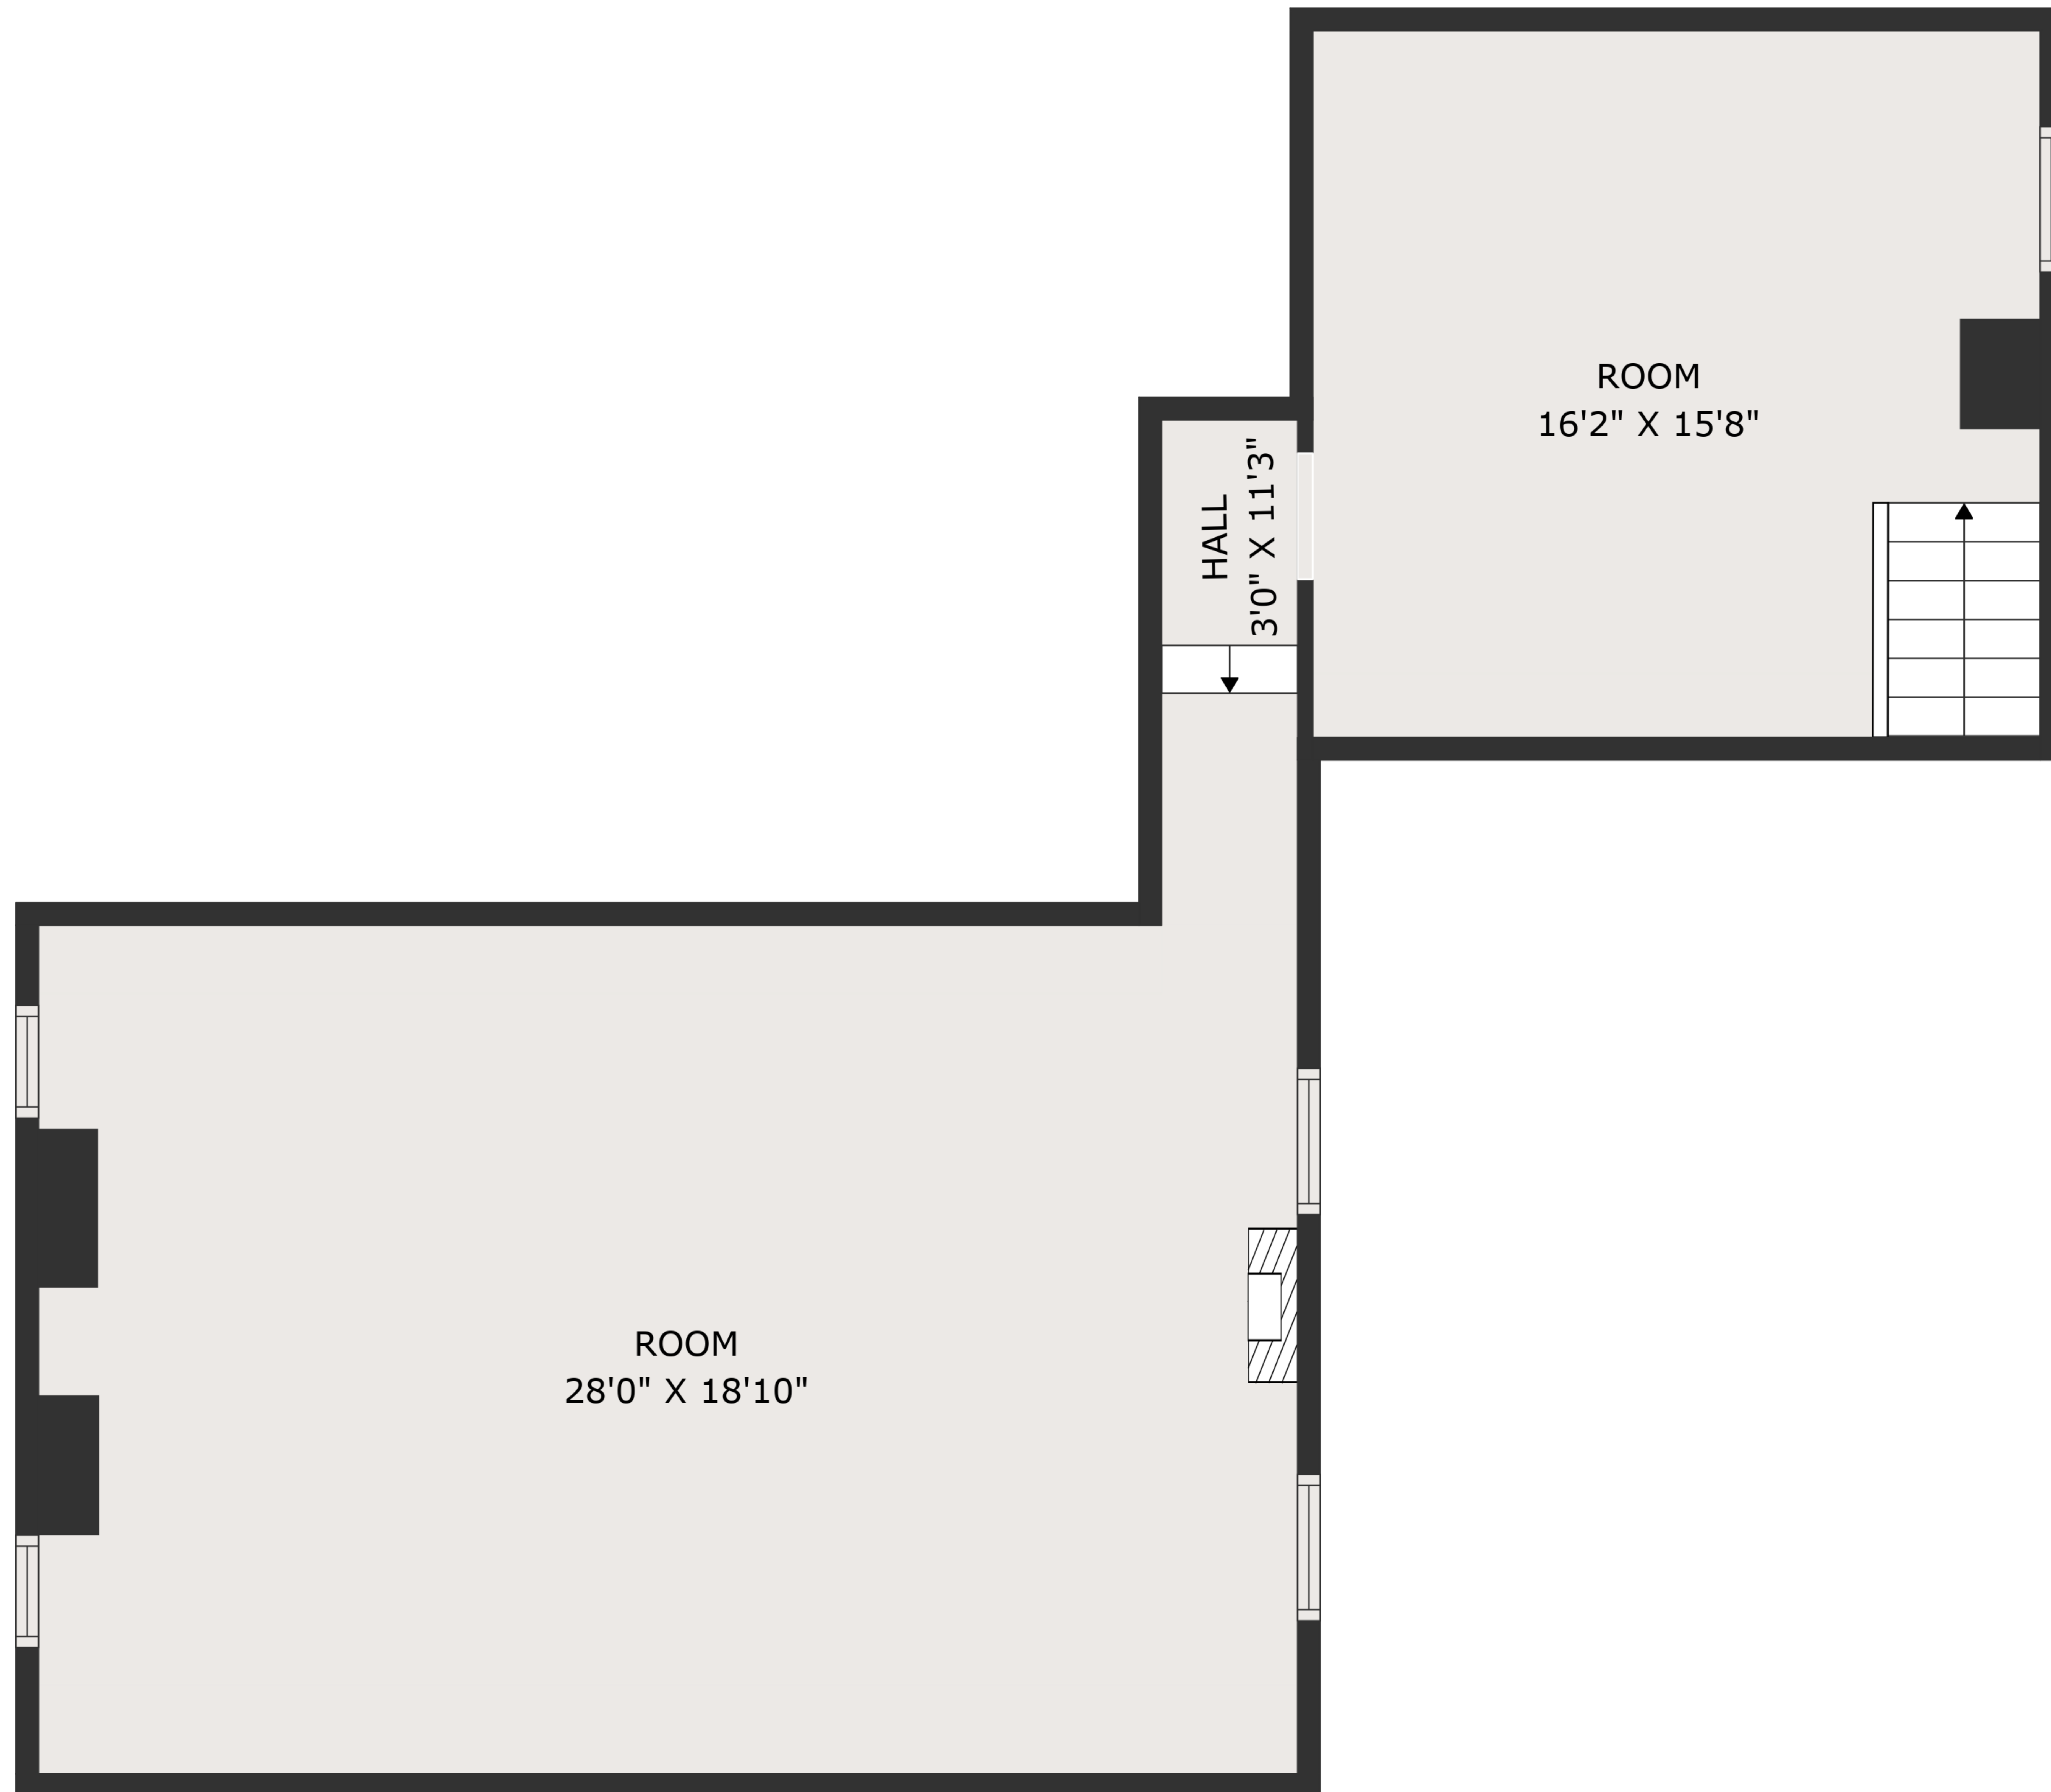

**TOTAL: 3111 sq. ft**

FLOOR 1: 1264 sq. ft, FLOOR 2: 1163 sq. ft, FLOOR 3: 684 sq. ft  
 EXCLUDED AREAS: BAY WINDOW: 5 sq. ft, LOW CEILING: 134 sq. ft

MEASUREMENTS ARE DEEMED HIGHLY RELIABLE BUT NOT GUARANTEED.

FLOOR 2

FLOOR 3

FLOOR 1

**TOTAL: 3111 sq. ft**

FLOOR 1: 1264 sq. ft, FLOOR 2: 1163 sq. ft, FLOOR 3: 684 sq. ft  
 EXCLUDED AREAS: BAY WINDOW: 5 sq. ft, LOW CEILING: 134 sq. ft

MEASUREMENTS ARE DEEMED HIGHLY RELIABLE BUT NOT GUARANTEED.