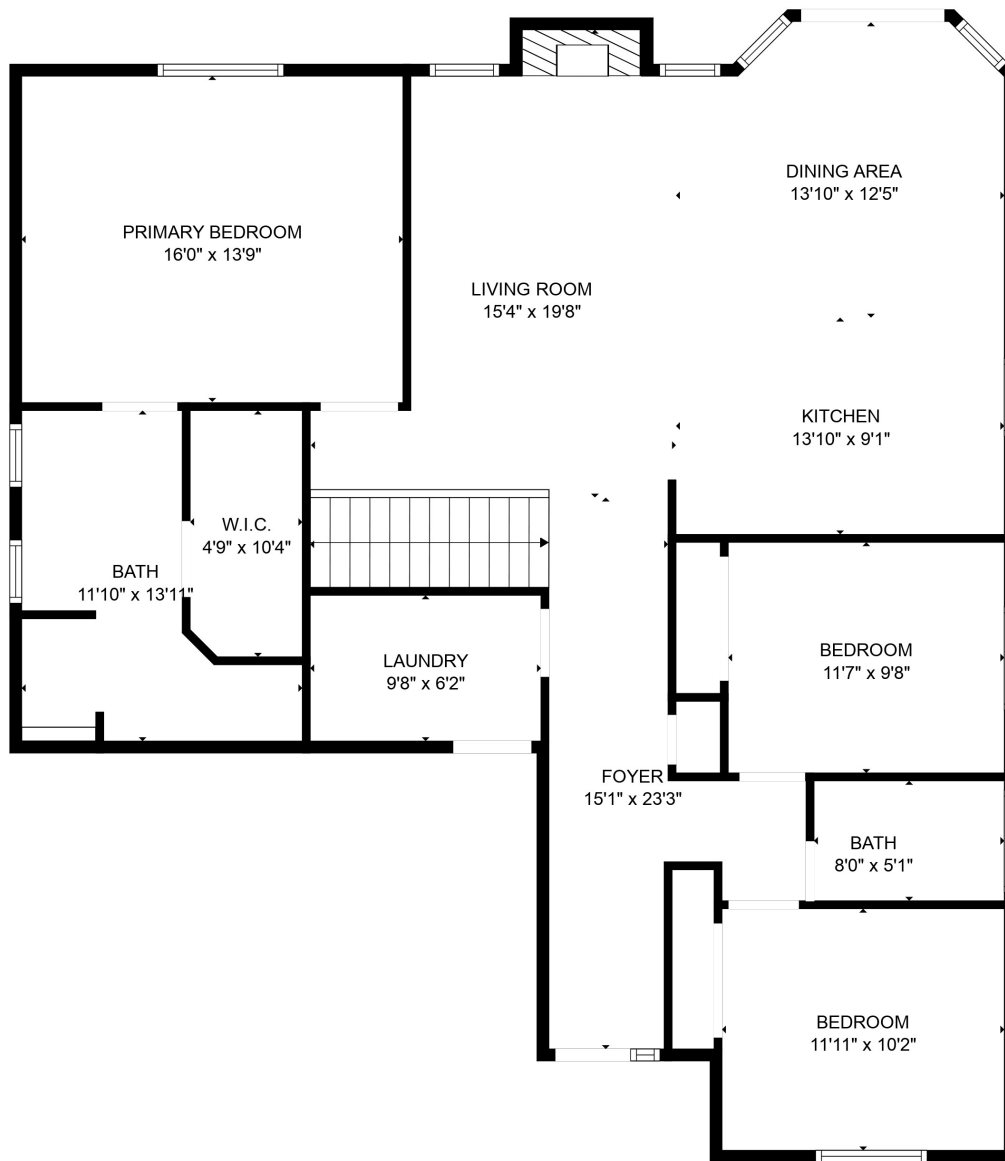

TOTAL: 2628 sq. ft
 BELOW GROUND: 1148 sq. ft, FLOOR 2: 1480 sq. ft
 EXCLUDED AREAS: FIREPLACE: 12 sq. ft

TOTAL: 2628 sq. ft
BELOW GROUND: 1148 sq. ft, FLOOR 2: 1480 sq. ft
EXCLUDED AREAS: FIREPLACE: 12 sq. ft

FLOOR PLAN CREATED BY CUBICASA APP. MEASUREMENTS DEEMED HIGHLY RELIABLE BUT NOT GUARANTEED.

TOTAL: 2628 sq. ft
BELOW GROUND: 1148 sq. ft, FLOOR 2: 1480 sq. ft
EXCLUDED AREAS: FIREPLACE: 12 sq. ft

FLOOR PLAN CREATED BY CUBICASA APP. MEASUREMENTS DEEMED HIGHLY RELIABLE BUT NOT GUARANTEED.