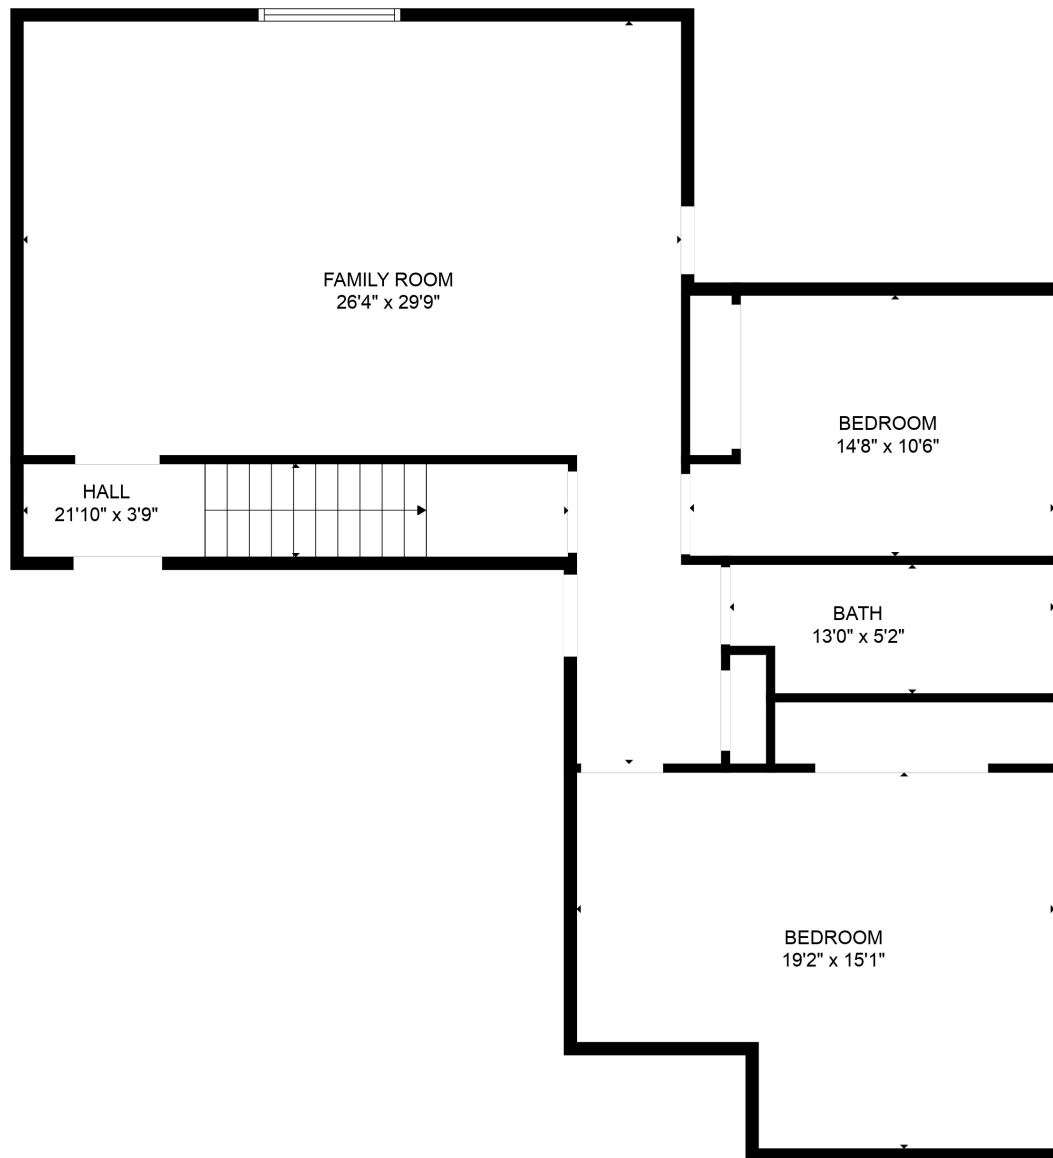

TOTAL: 2628 sq. ft
 BELOW GROUND: 1148 sq. ft, FLOOR 2: 1480 sq. ft
 EXCLUDED AREAS: FIREPLACE: 12 sq. ft

TOTAL: 2628 sq. ft
BELOW GROUND: 1148 sq. ft, FLOOR 2: 1480 sq. ft
EXCLUDED AREAS: FIREPLACE: 12 sq. ft

FLOOR PLAN CREATED BY CUBICASA APP. MEASUREMENTS DEEMED HIGHLY RELIABLE BUT NOT GUARANTEED.

TOTAL: 2628 sq. ft
BELOW GROUND: 1148 sq. ft, FLOOR 2: 1480 sq. ft
EXCLUDED AREAS: FIREPLACE: 12 sq. ft

FLOOR PLAN CREATED BY CUBICASA APP. MEASUREMENTS DEEMED HIGHLY RELIABLE BUT NOT GUARANTEED.