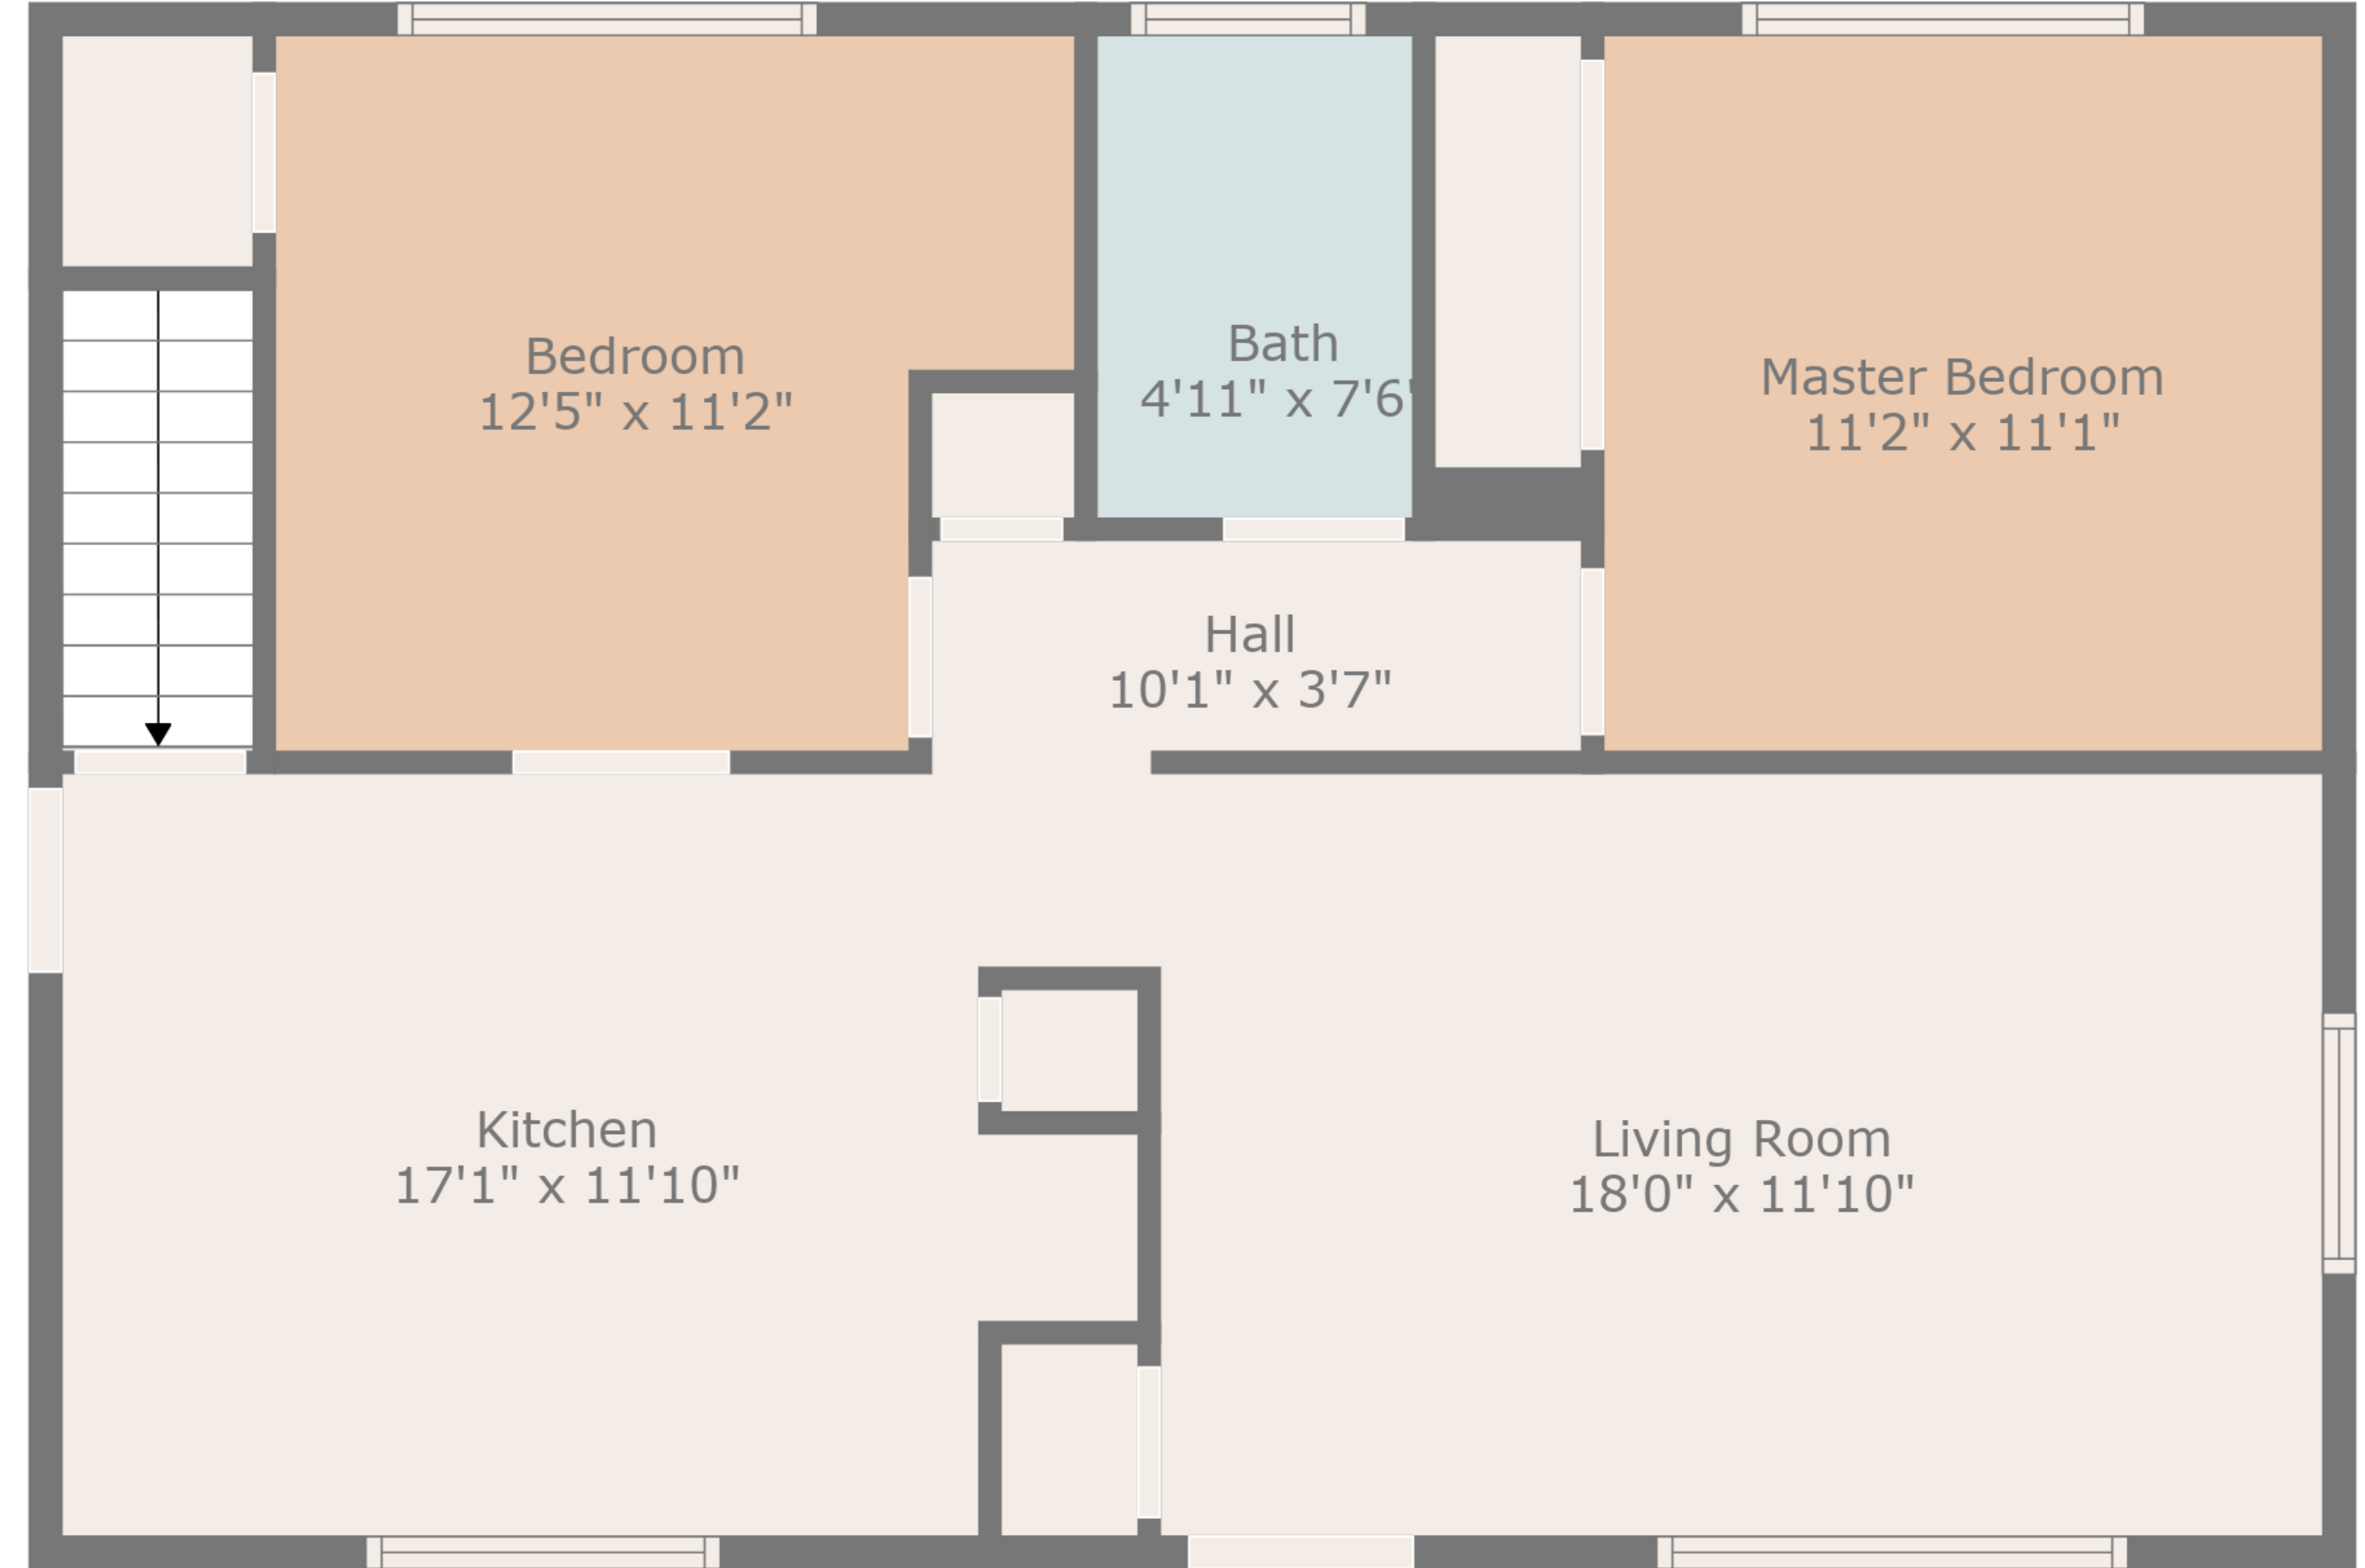

TOTAL: 1423 sq. ft

FLOOR 1: 602 sq. ft, FLOOR 2: 821 sq. ft

EXCLUDED AREAS: STORAGE: 208 sq. ft, UNDEFINED: 11 sq. ft

Floor 1

Floor 2

TOTAL: 1423 sq. ft
 FLOOR 1: 602 sq. ft, FLOOR 2: 821 sq. ft
 EXCLUDED AREAS: STORAGE: 208 sq. ft, UNDEFINED: 11 sq. ft

Floor Plan Created By Cubicasa App. Measurements Deemed Highly Reliable But Not Guaranteed.