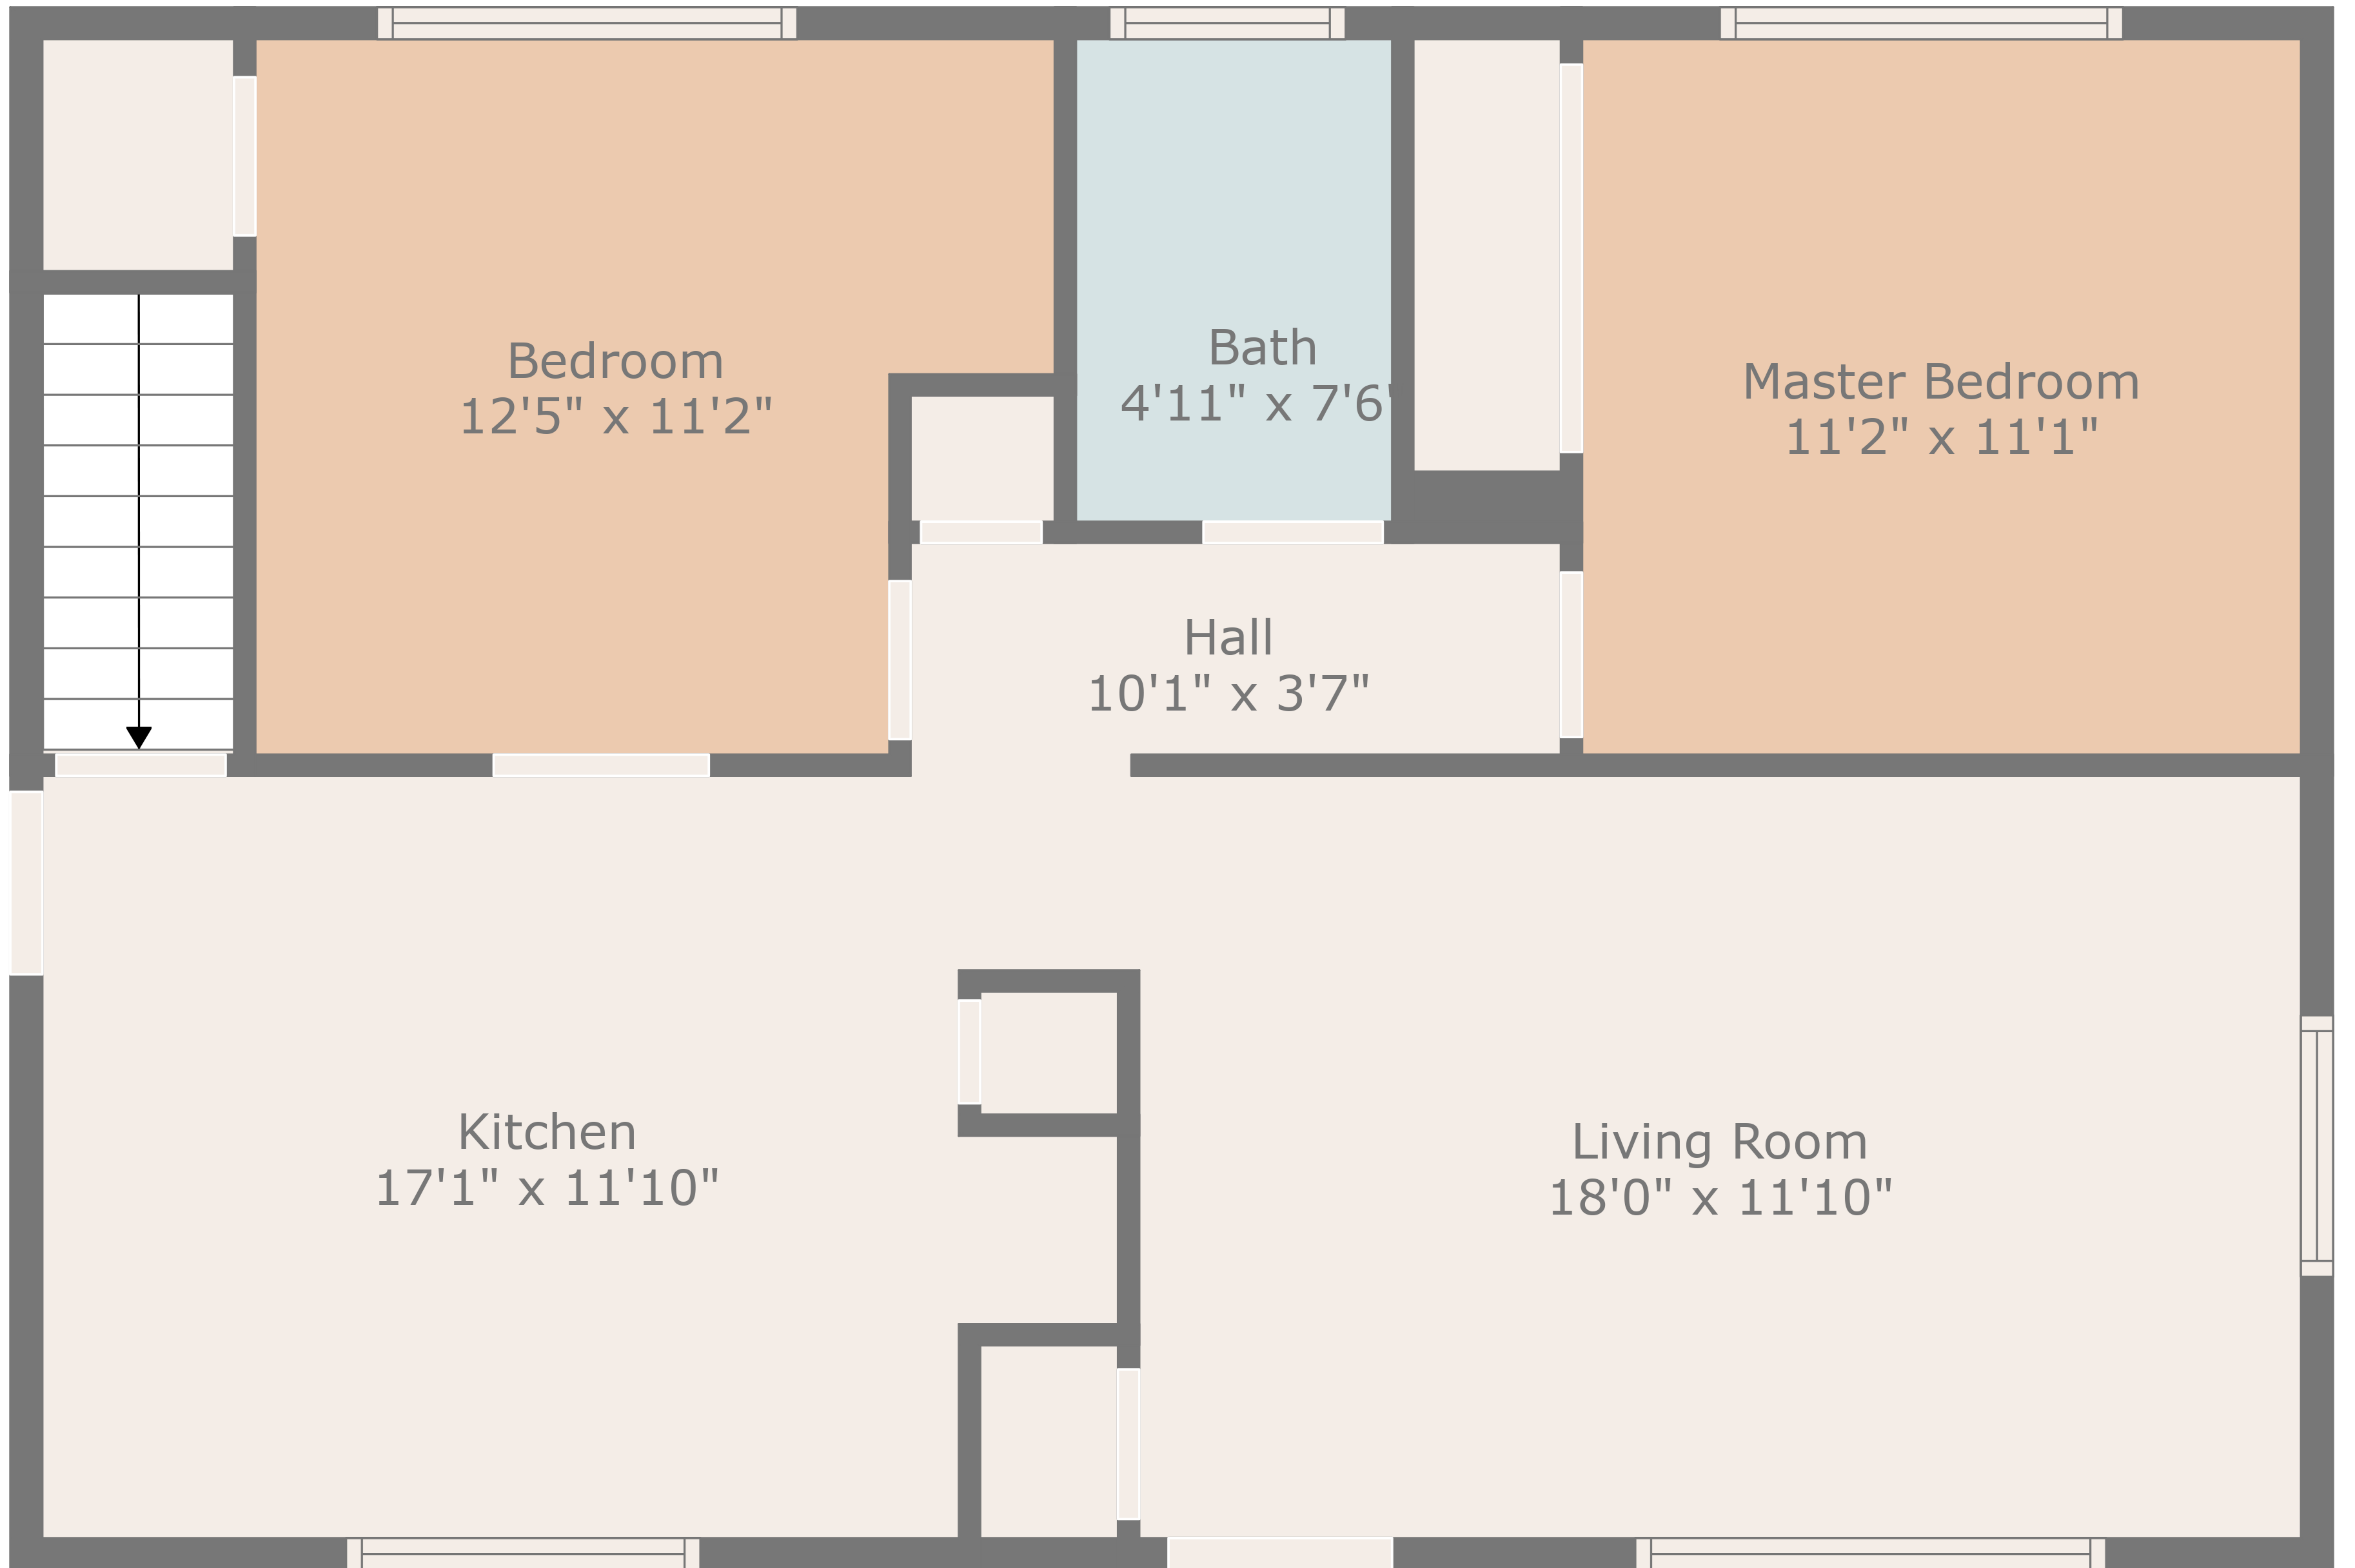

TOTAL: 1423 sq. ft

FLOOR 1: 602 sq. ft, FLOOR 2: 821 sq. ft

EXCLUDED AREAS: STORAGE: 208 sq. ft, UNDEFINED: 11 sq. ft

Floor 1

Floor 2

TOTAL: 1423 sq. ft
 FLOOR 1: 602 sq. ft, FLOOR 2: 821 sq. ft
 EXCLUDED AREAS: STORAGE: 208 sq. ft, UNDEFINED: 11 sq. ft

Floor Plan Created By Cubicasa App. Measurements Deemed Highly Reliable But Not Guaranteed.