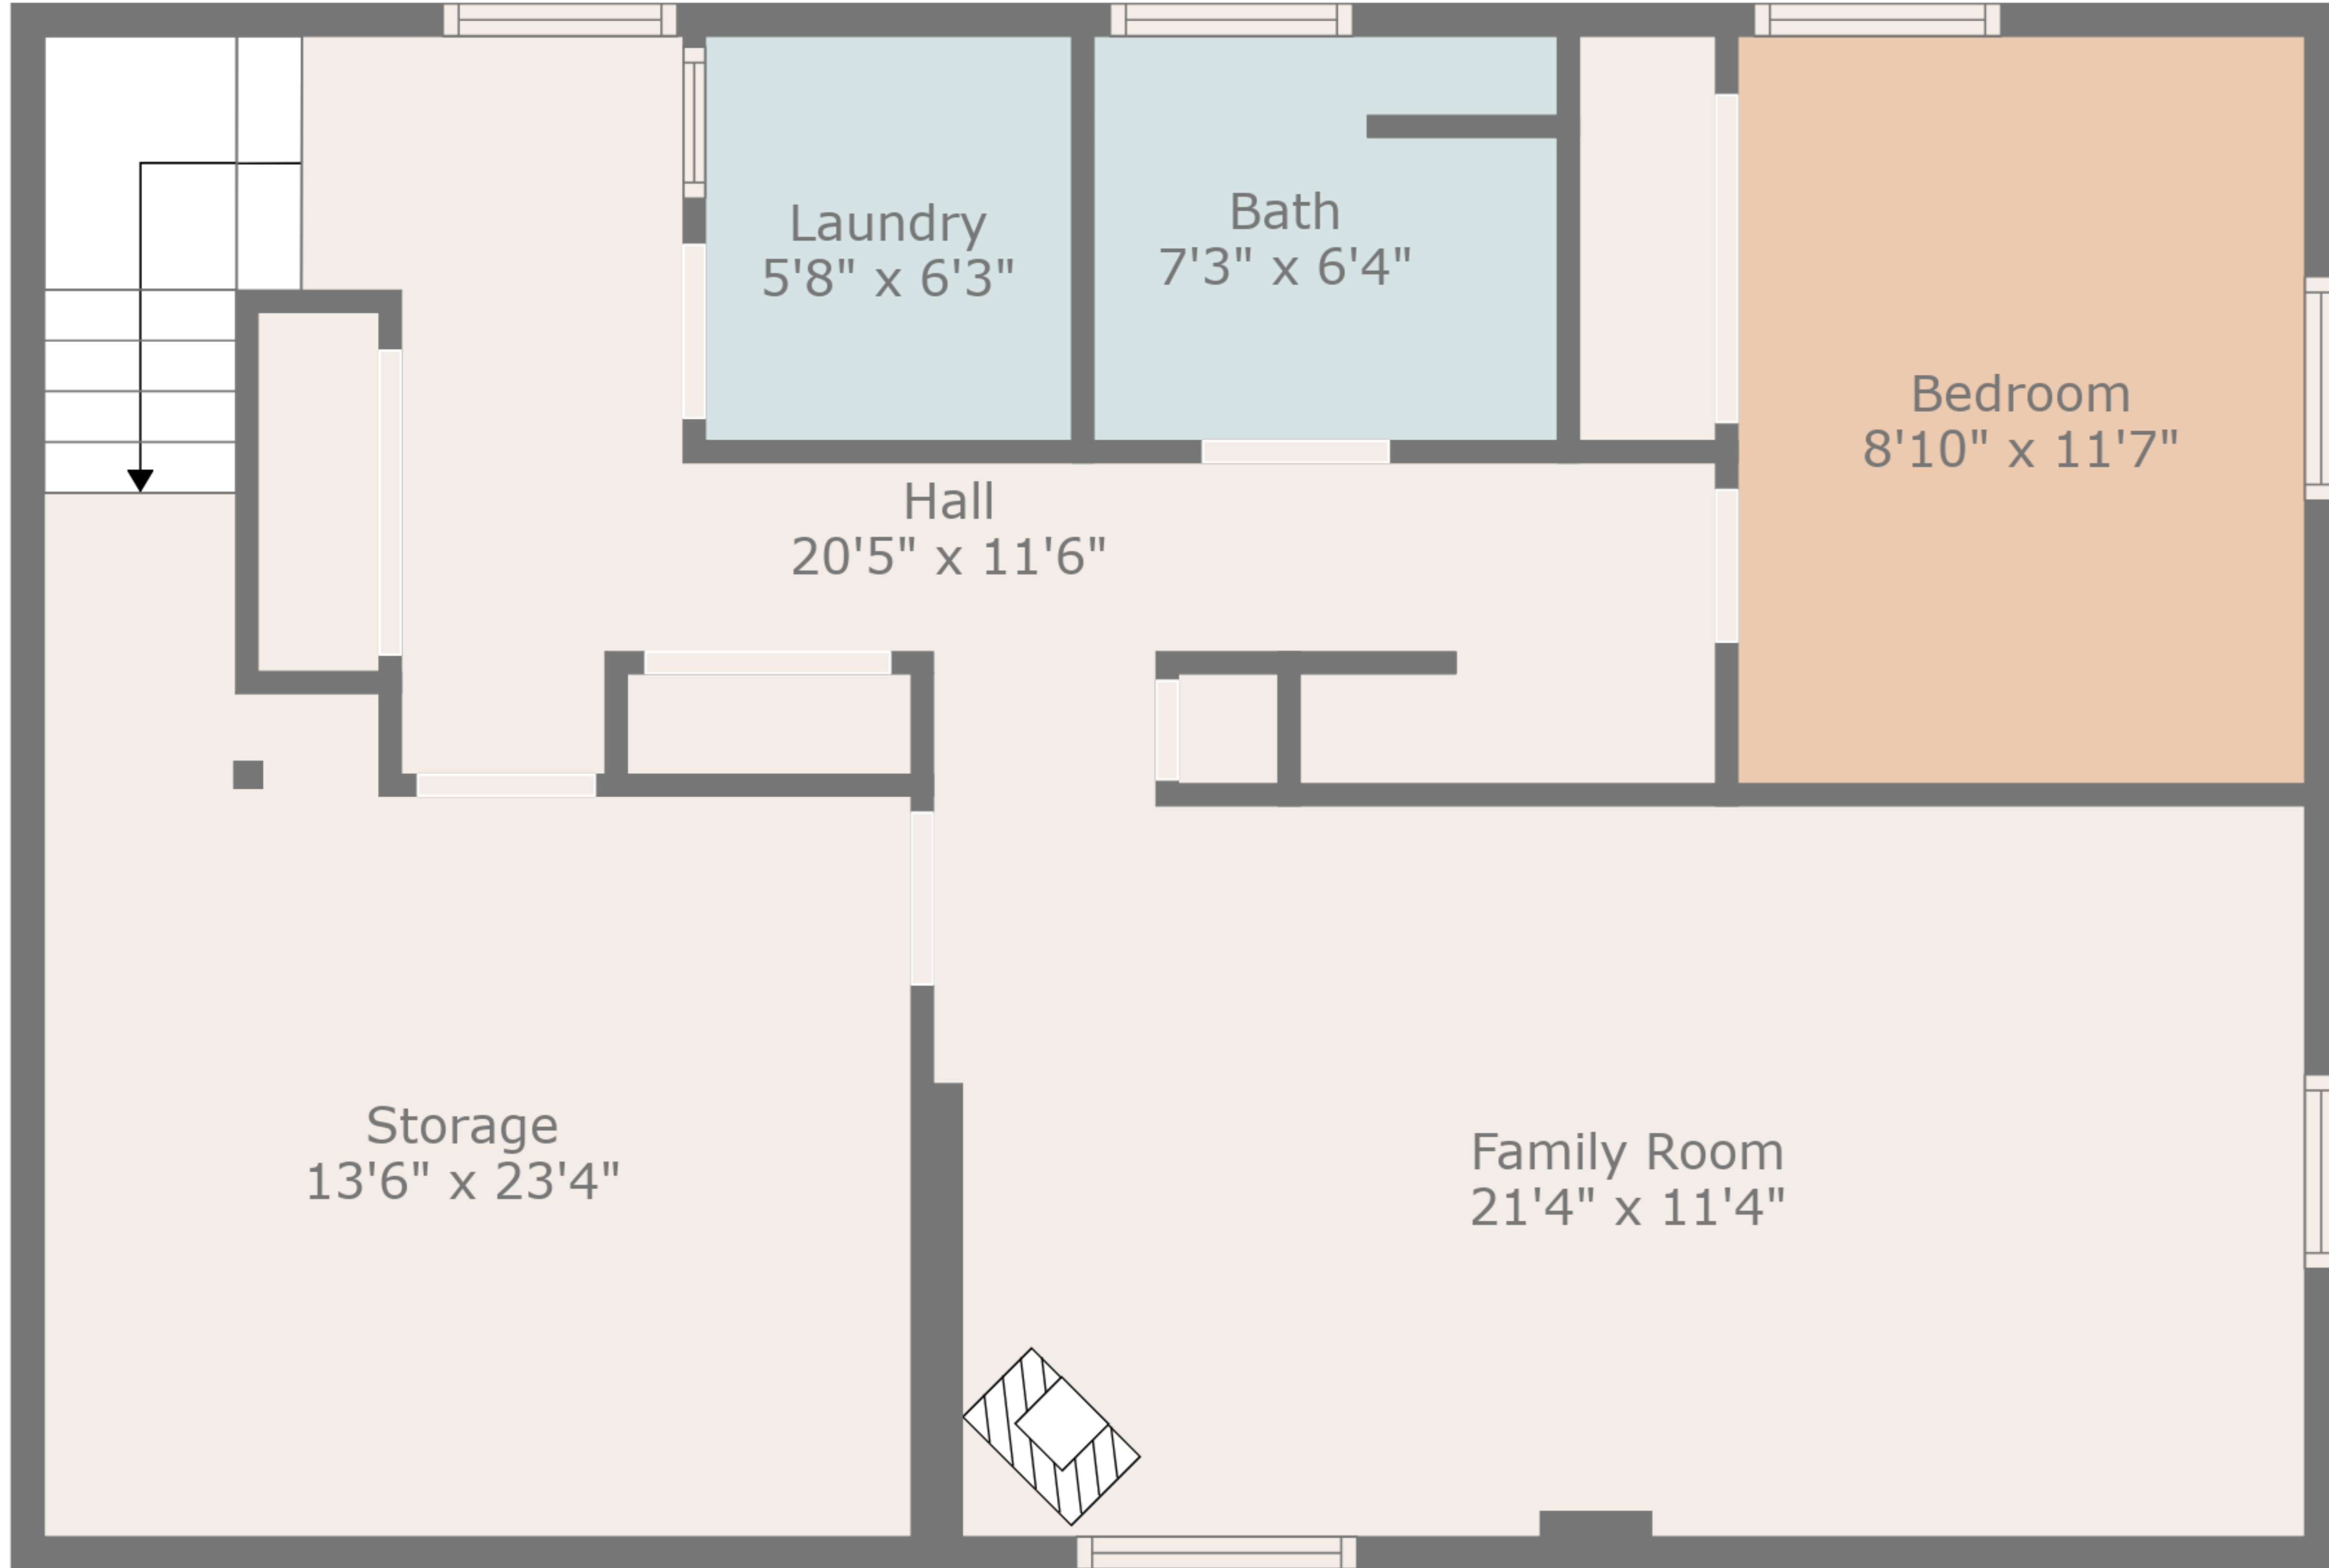

TOTAL: 1423 sq. ft

FLOOR 1: 602 sq. ft, FLOOR 2: 821 sq. ft

EXCLUDED AREAS: STORAGE: 208 sq. ft, UNDEFINED: 11 sq. ft

Floor 1

Floor 2

TOTAL: 1423 sq. ft
 FLOOR 1: 602 sq. ft, FLOOR 2: 821 sq. ft
 EXCLUDED AREAS: STORAGE: 208 sq. ft, UNDEFINED: 11 sq. ft

Floor Plan Created By Cubicasa App. Measurements Deemed Highly Reliable But Not Guaranteed.