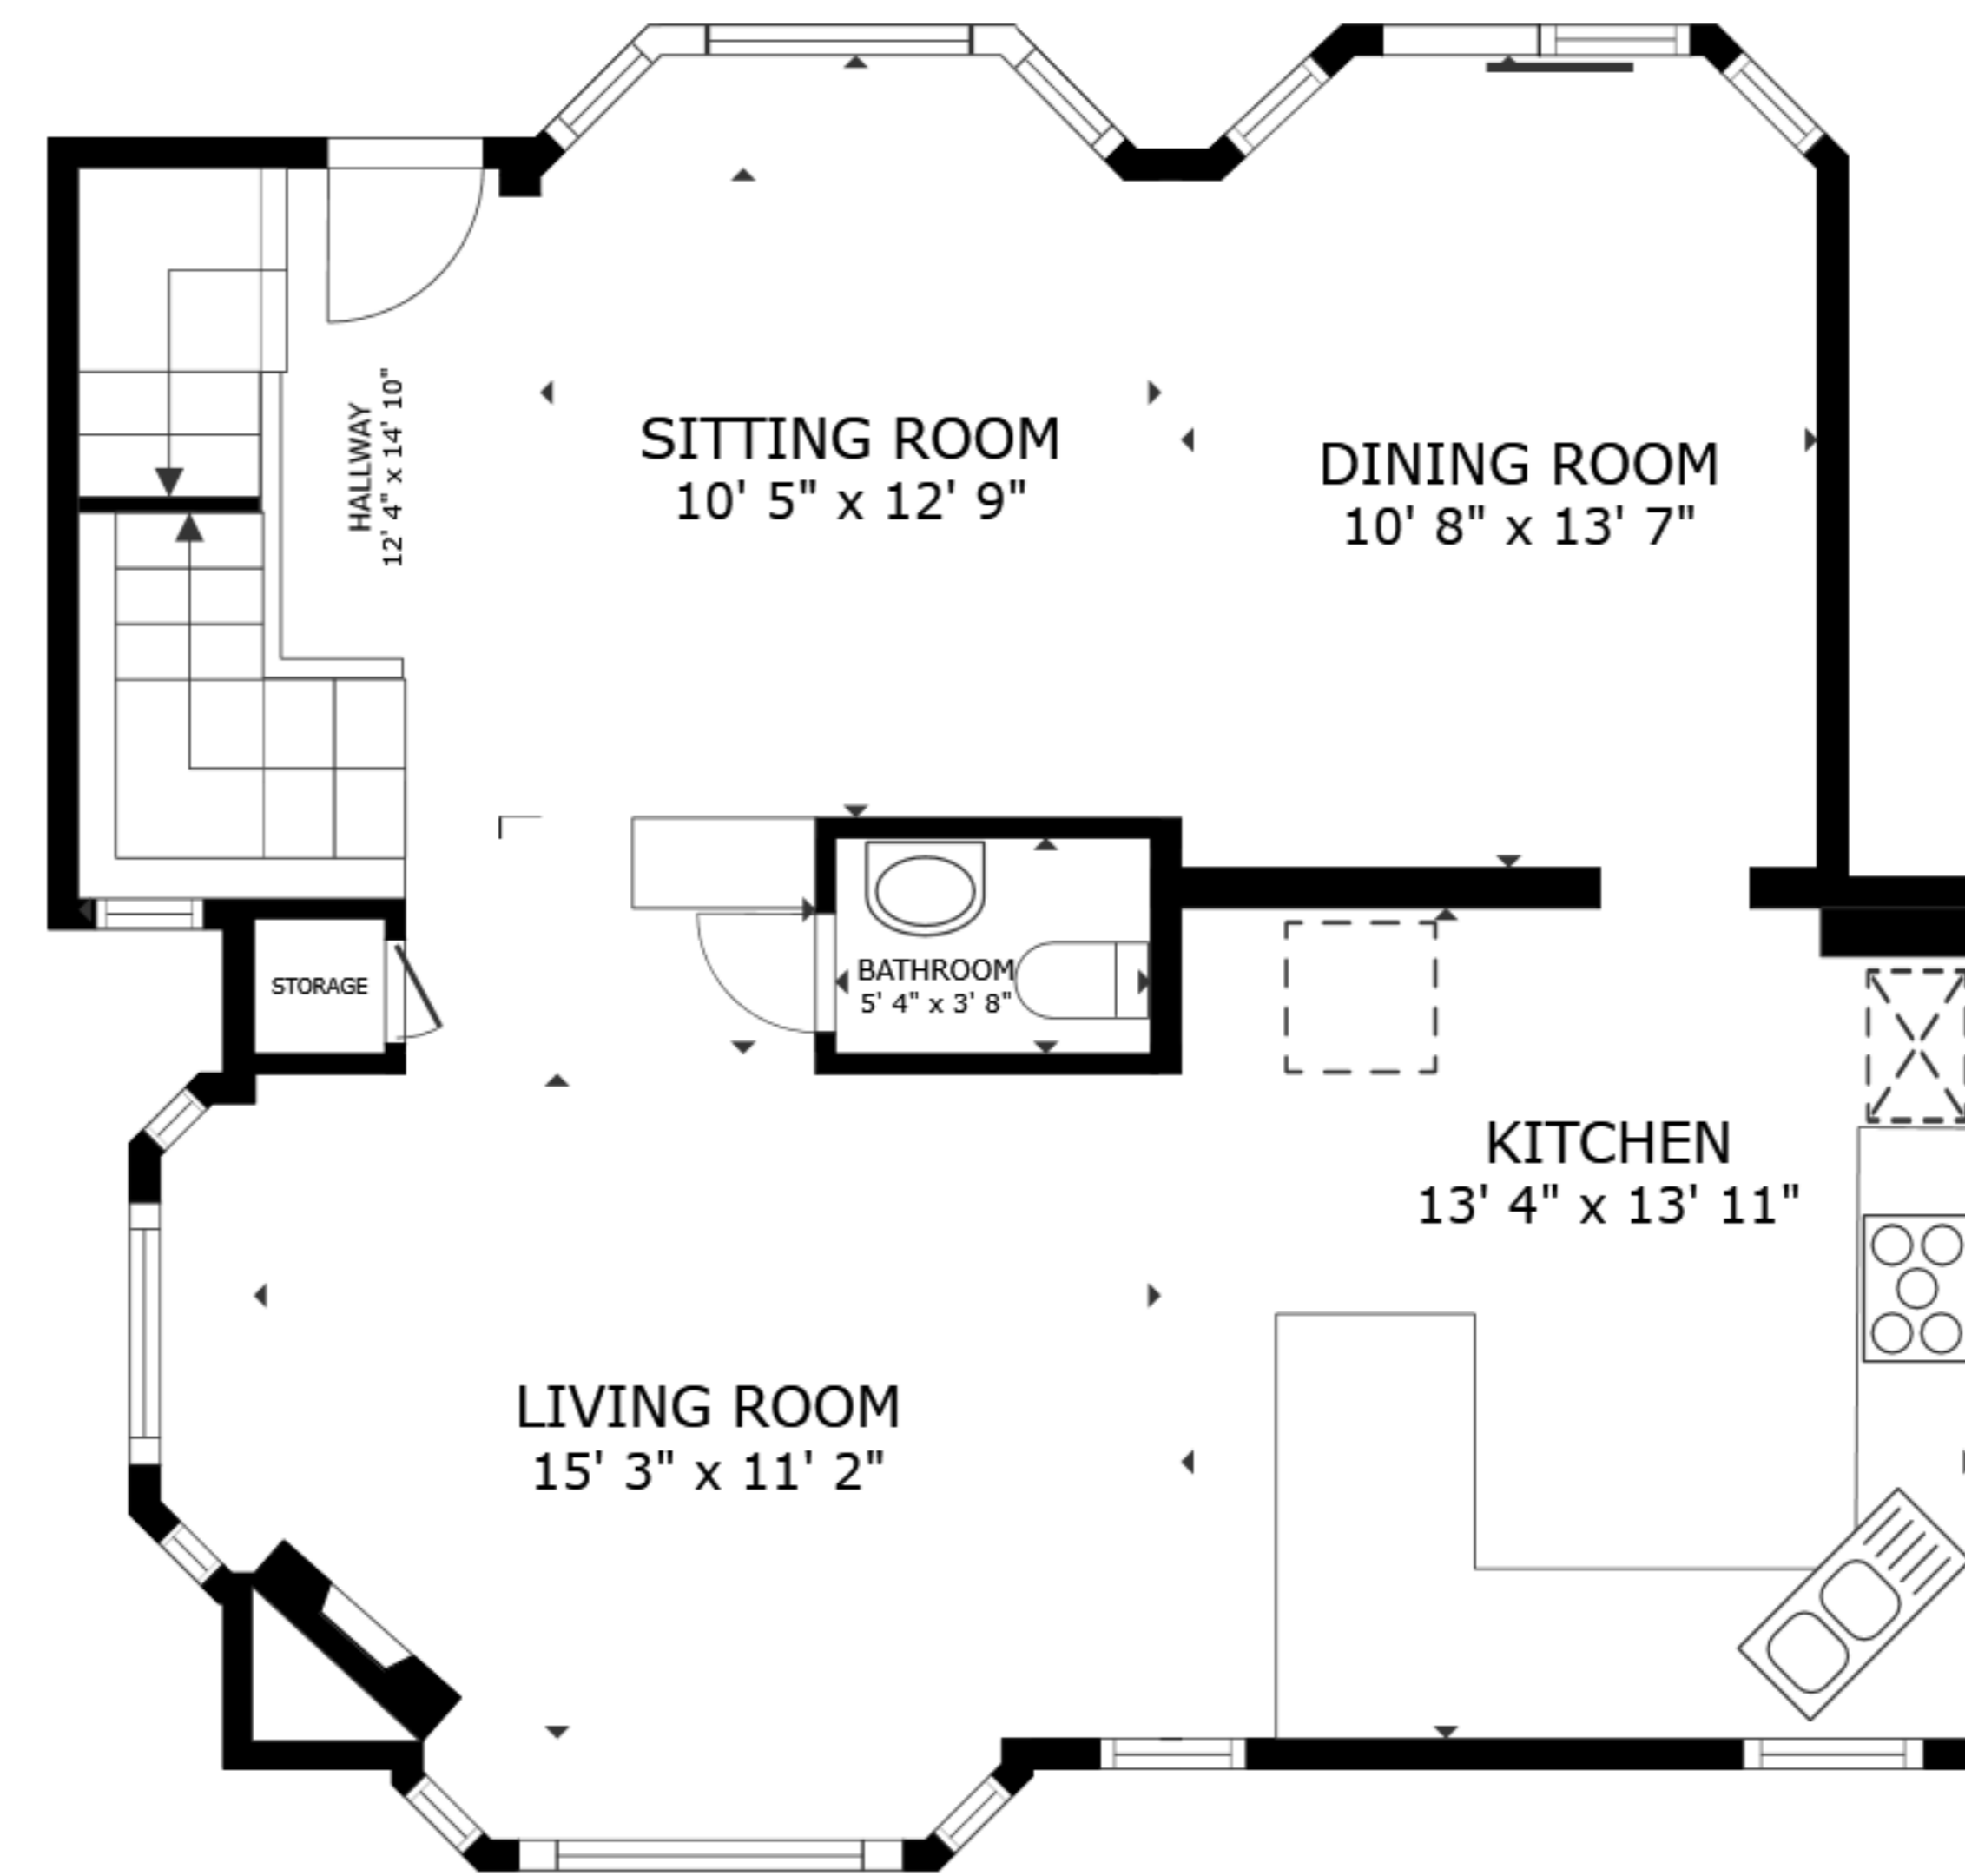

FLOOR 1

FLOOR 2

FLOOR 3

FLOOR 4

GROSS INTERNAL AREA  
 FLOOR 1 120 sq.ft. FLOOR 2 818 sq.ft. FLOOR 3 752 sq.ft. FLOOR 4 514 sq.ft.  
 EXCLUDED AREAS : BALCONY 10 sq.ft. BALCONY 102 sq.ft. BALCONY 27 sq.ft.  
 TOTAL : 2,203 sq.ft.

SIZES AND DIMENSIONS ARE APPROXIMATE, ACTUAL MAY VARY.