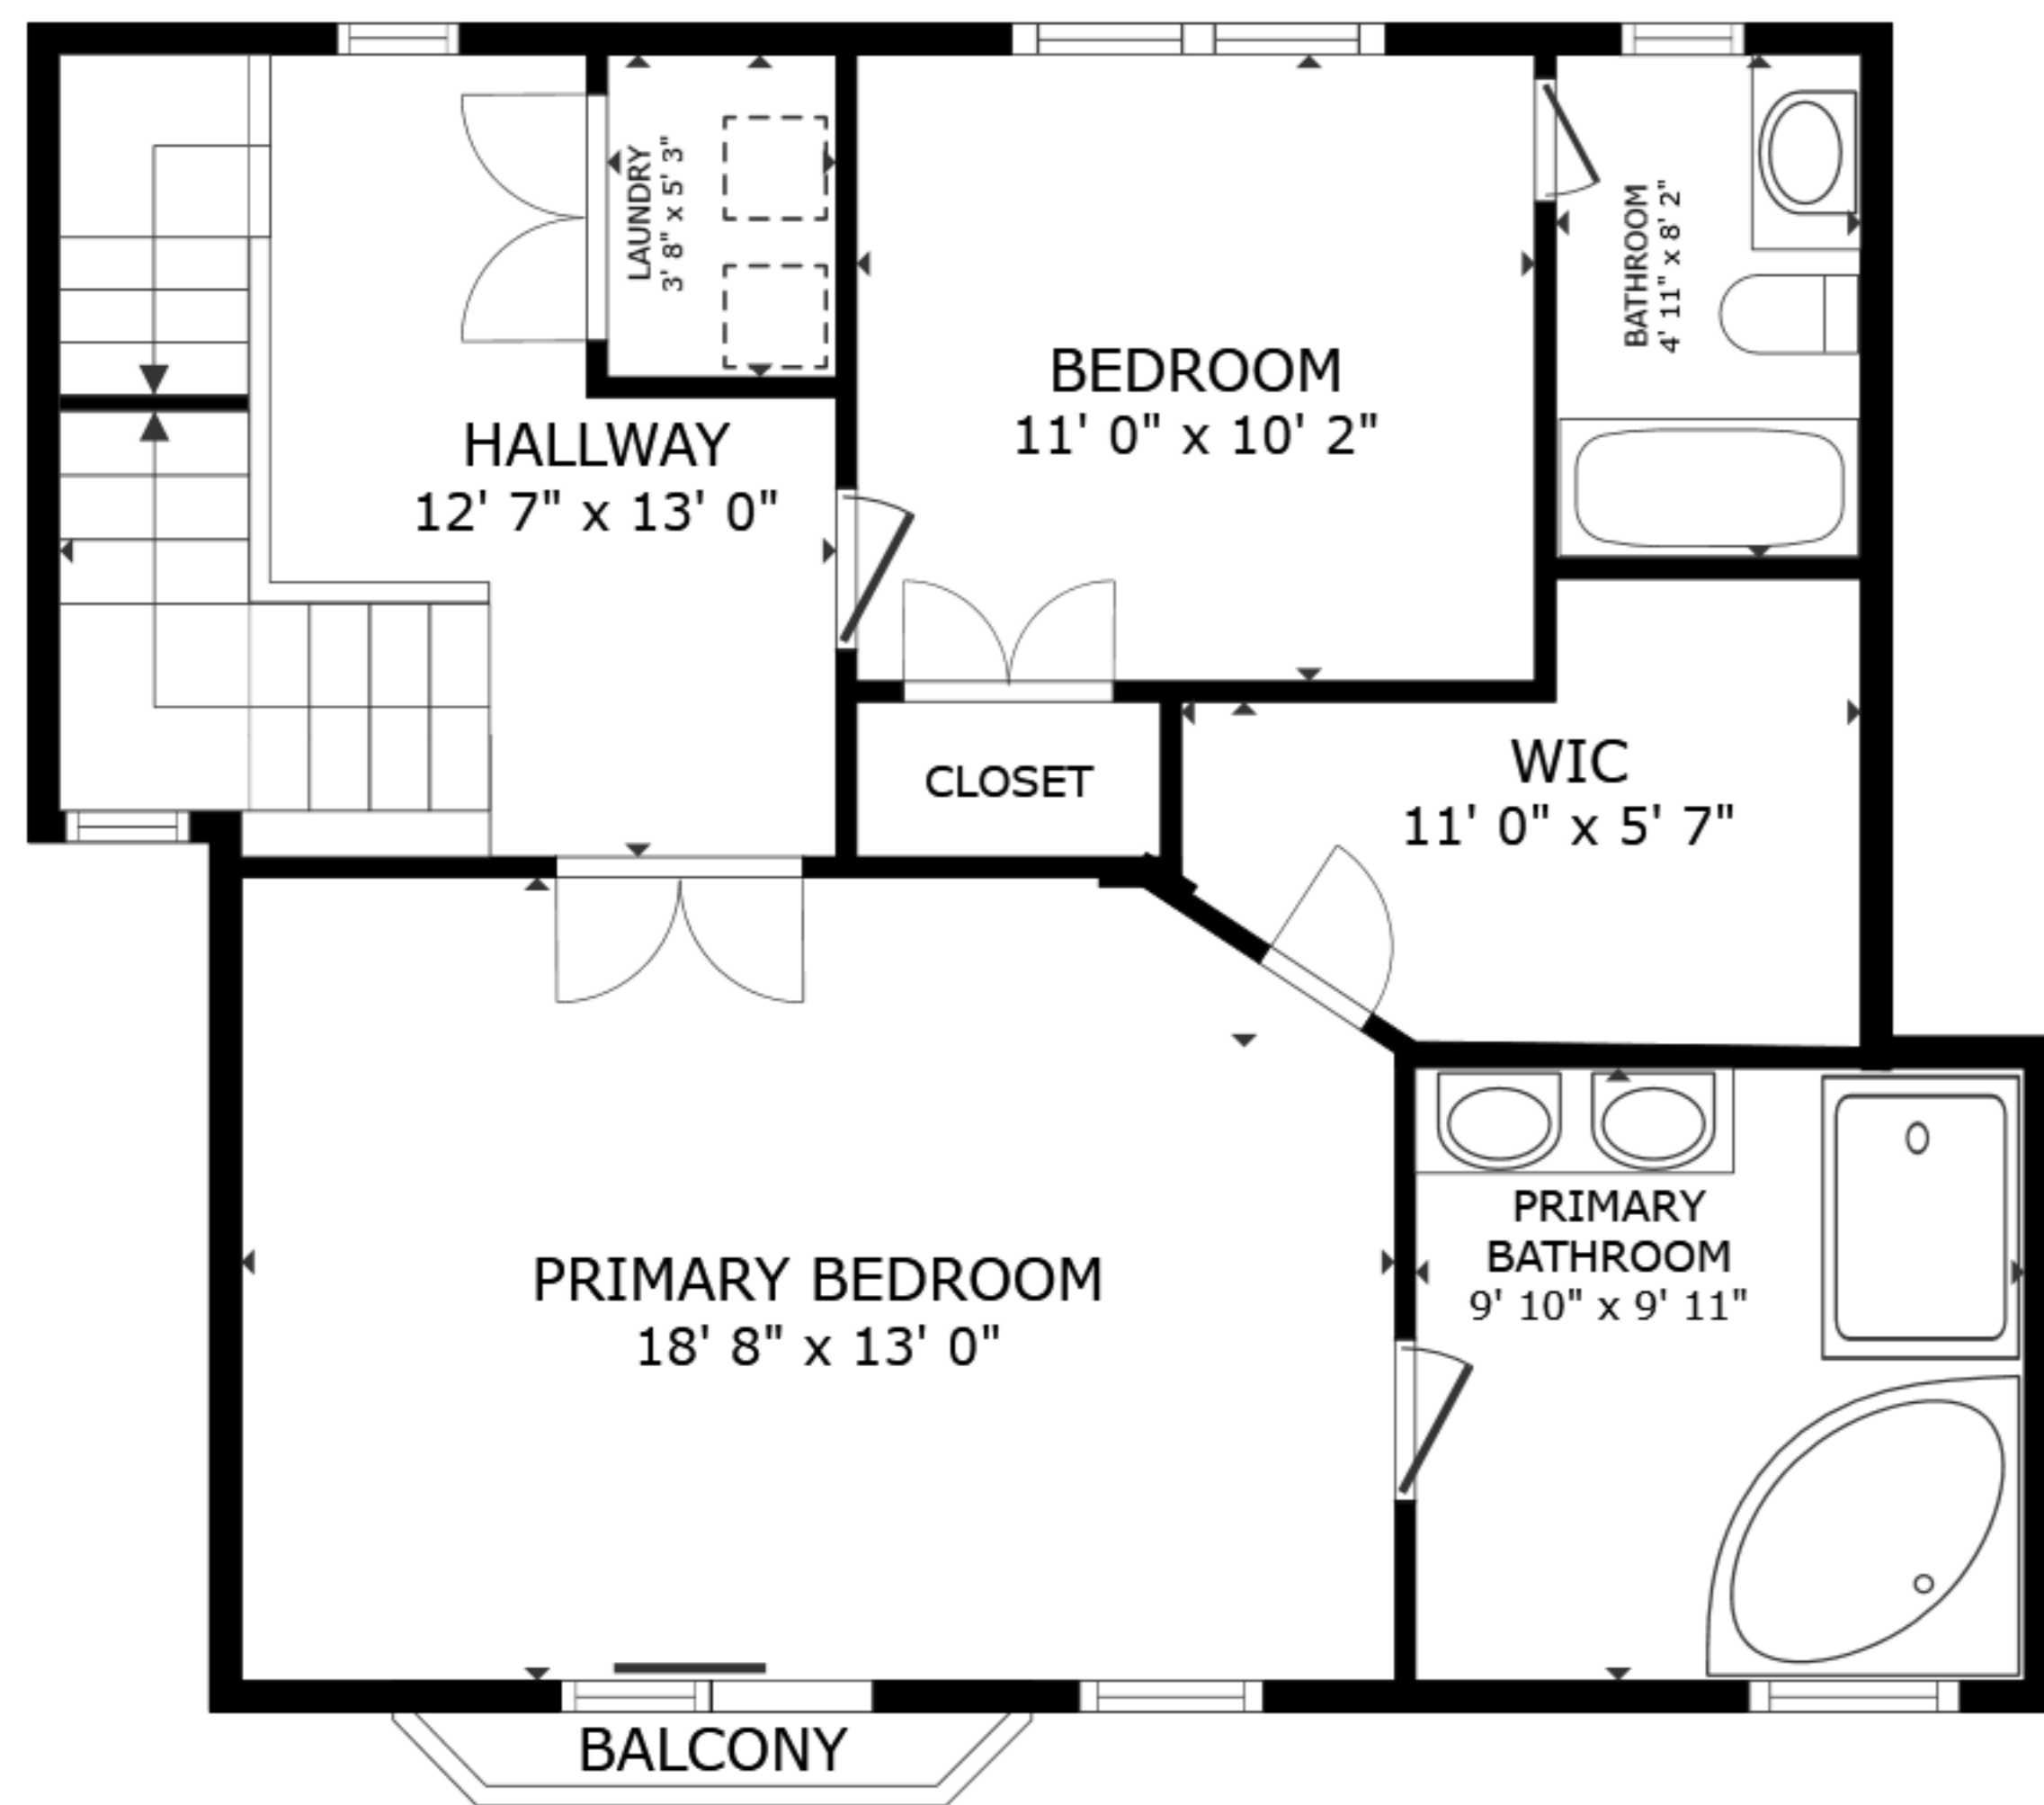

FLOOR 1

FLOOR 2

FLOOR 3

FLOOR 4

GROSS INTERNAL AREA  
 FLOOR 1 120 sq.ft. FLOOR 2 818 sq.ft. FLOOR 3 752 sq.ft. FLOOR 4 514 sq.ft.  
 EXCLUDED AREAS : BALCONY 10 sq.ft. BALCONY 102 sq.ft. BALCONY 27 sq.ft.  
 TOTAL : 2,203 sq.ft.

SIZES AND DIMENSIONS ARE APPROXIMATE, ACTUAL MAY VARY.