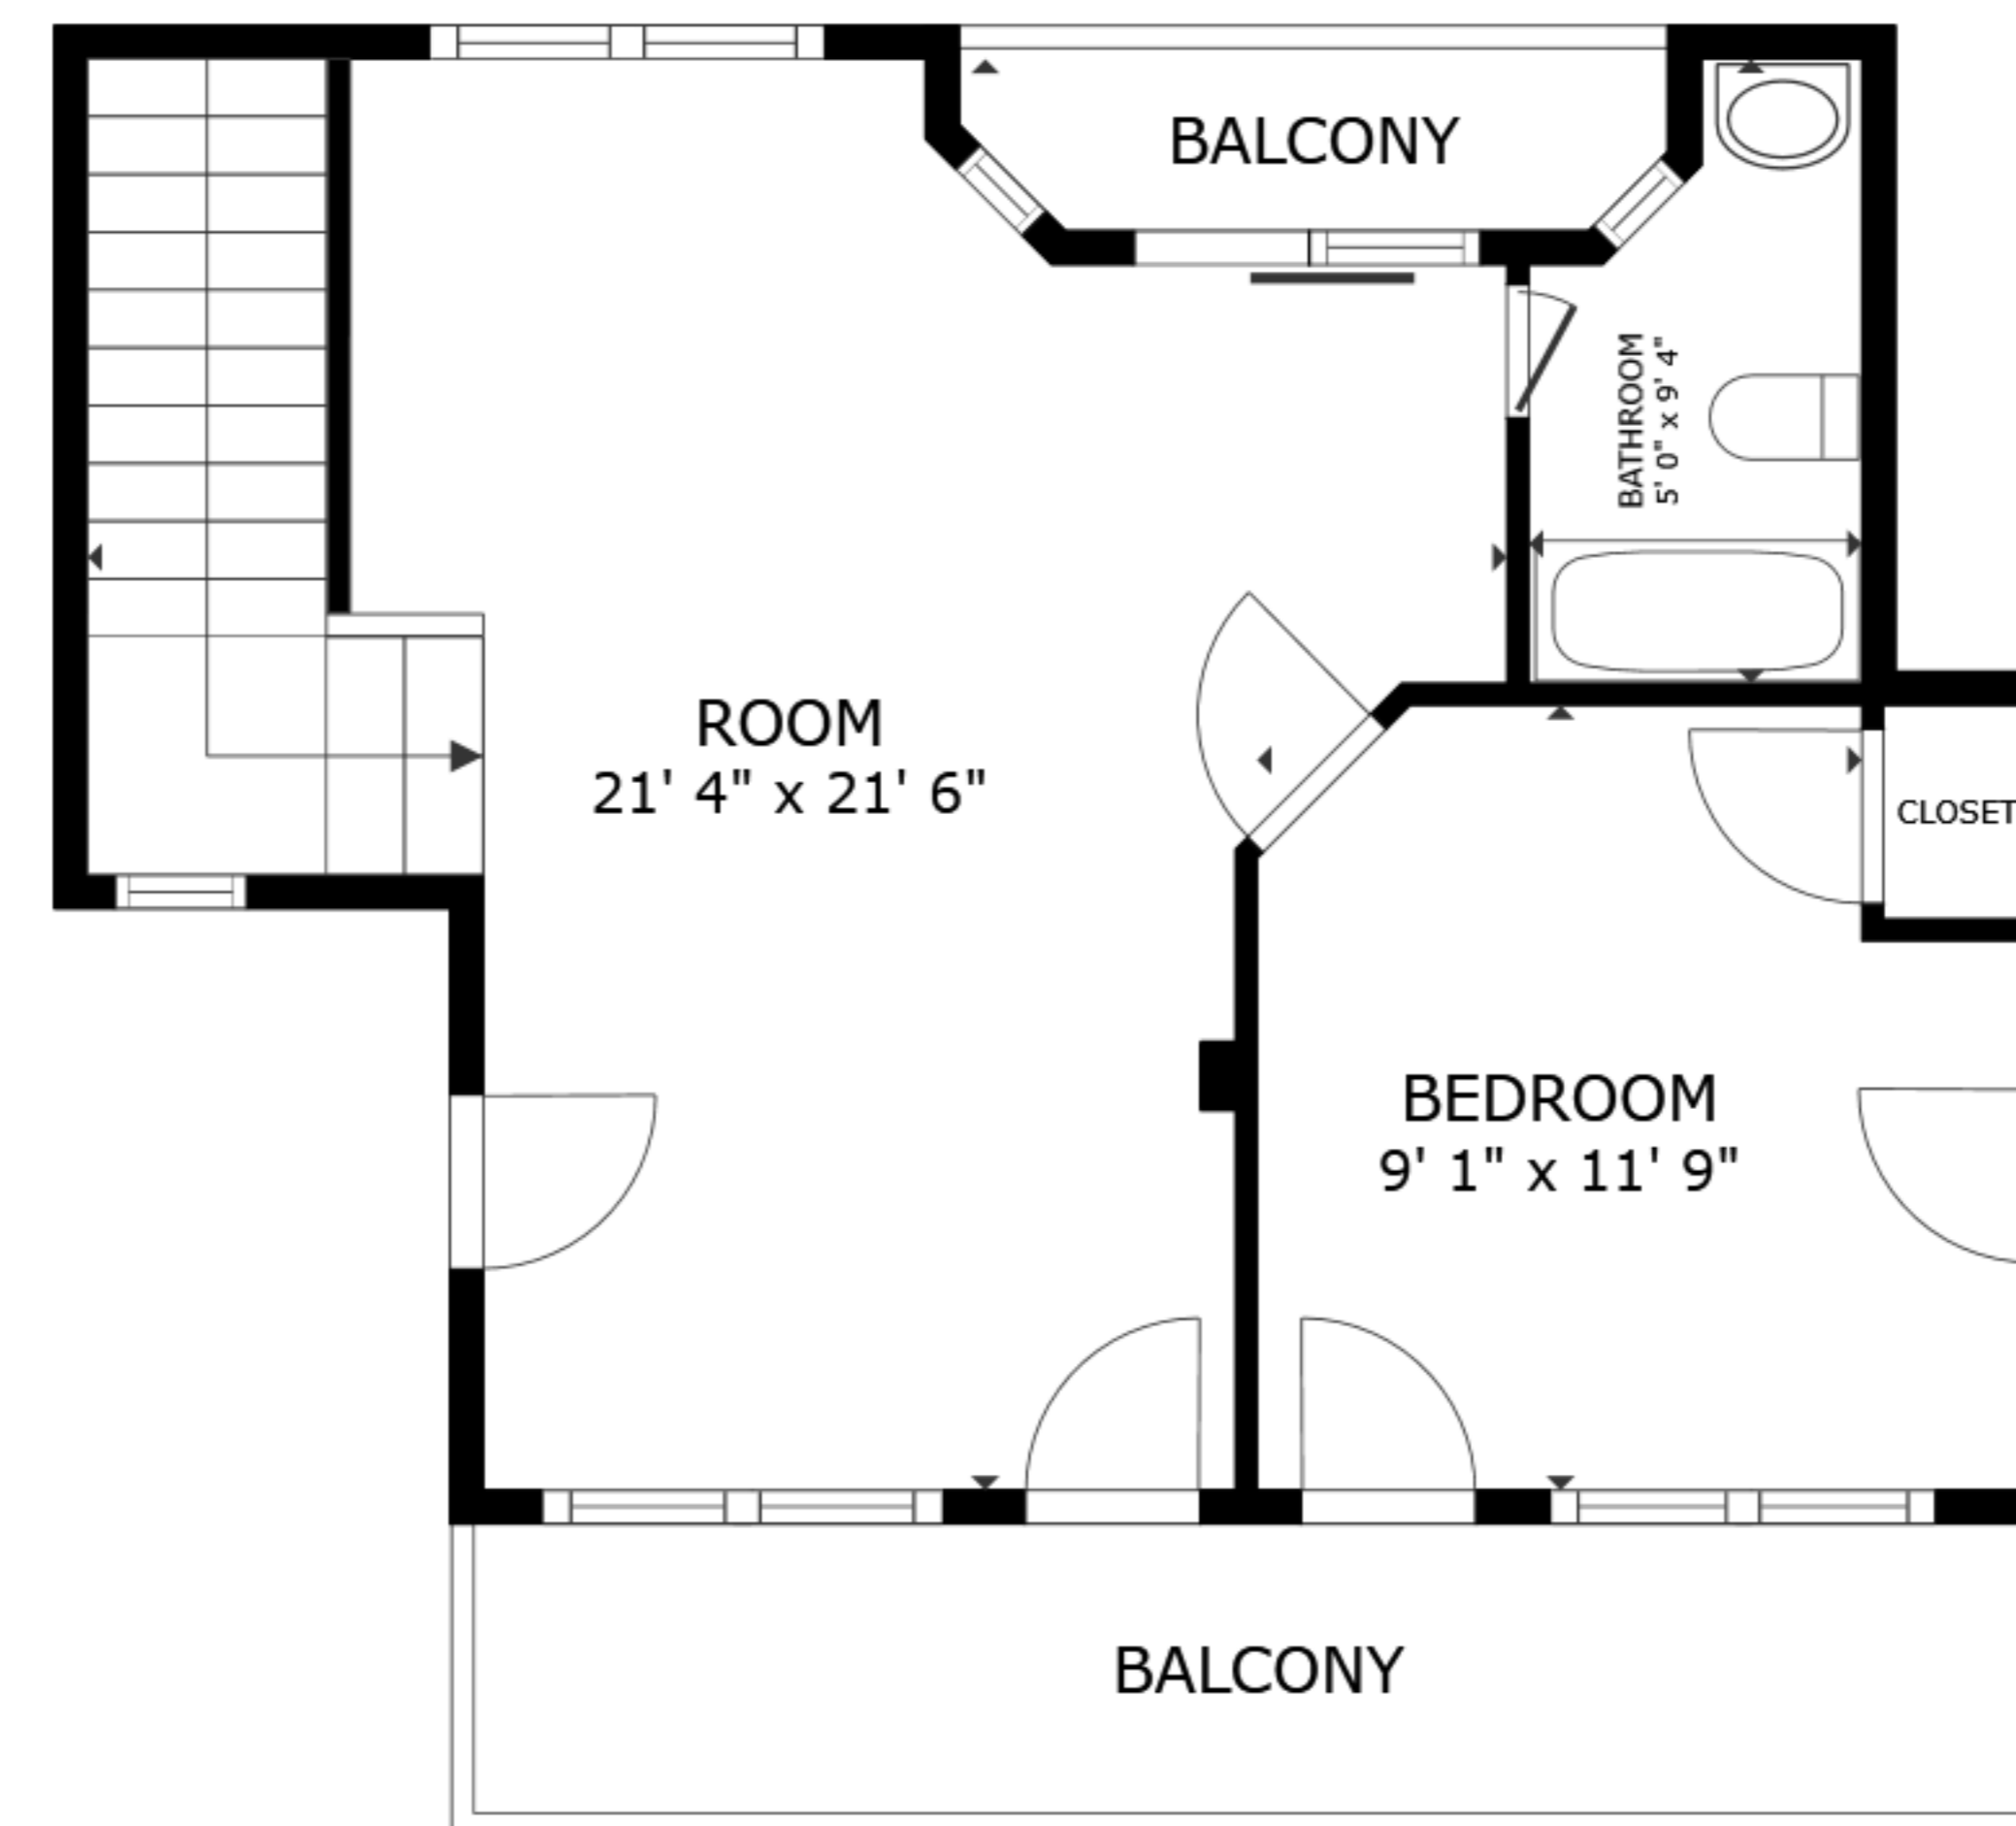

FLOOR 1

FLOOR 2

FLOOR 3

FLOOR 4

GROSS INTERNAL AREA  
 FLOOR 1 120 sq.ft. FLOOR 2 818 sq.ft. FLOOR 3 752 sq.ft. FLOOR 4 514 sq.ft.  
 EXCLUDED AREAS : BALCONY 10 sq.ft. BALCONY 102 sq.ft. BALCONY 27 sq.ft.  
 TOTAL : 2,203 sq.ft.

SIZES AND DIMENSIONS ARE APPROXIMATE, ACTUAL MAY VARY.