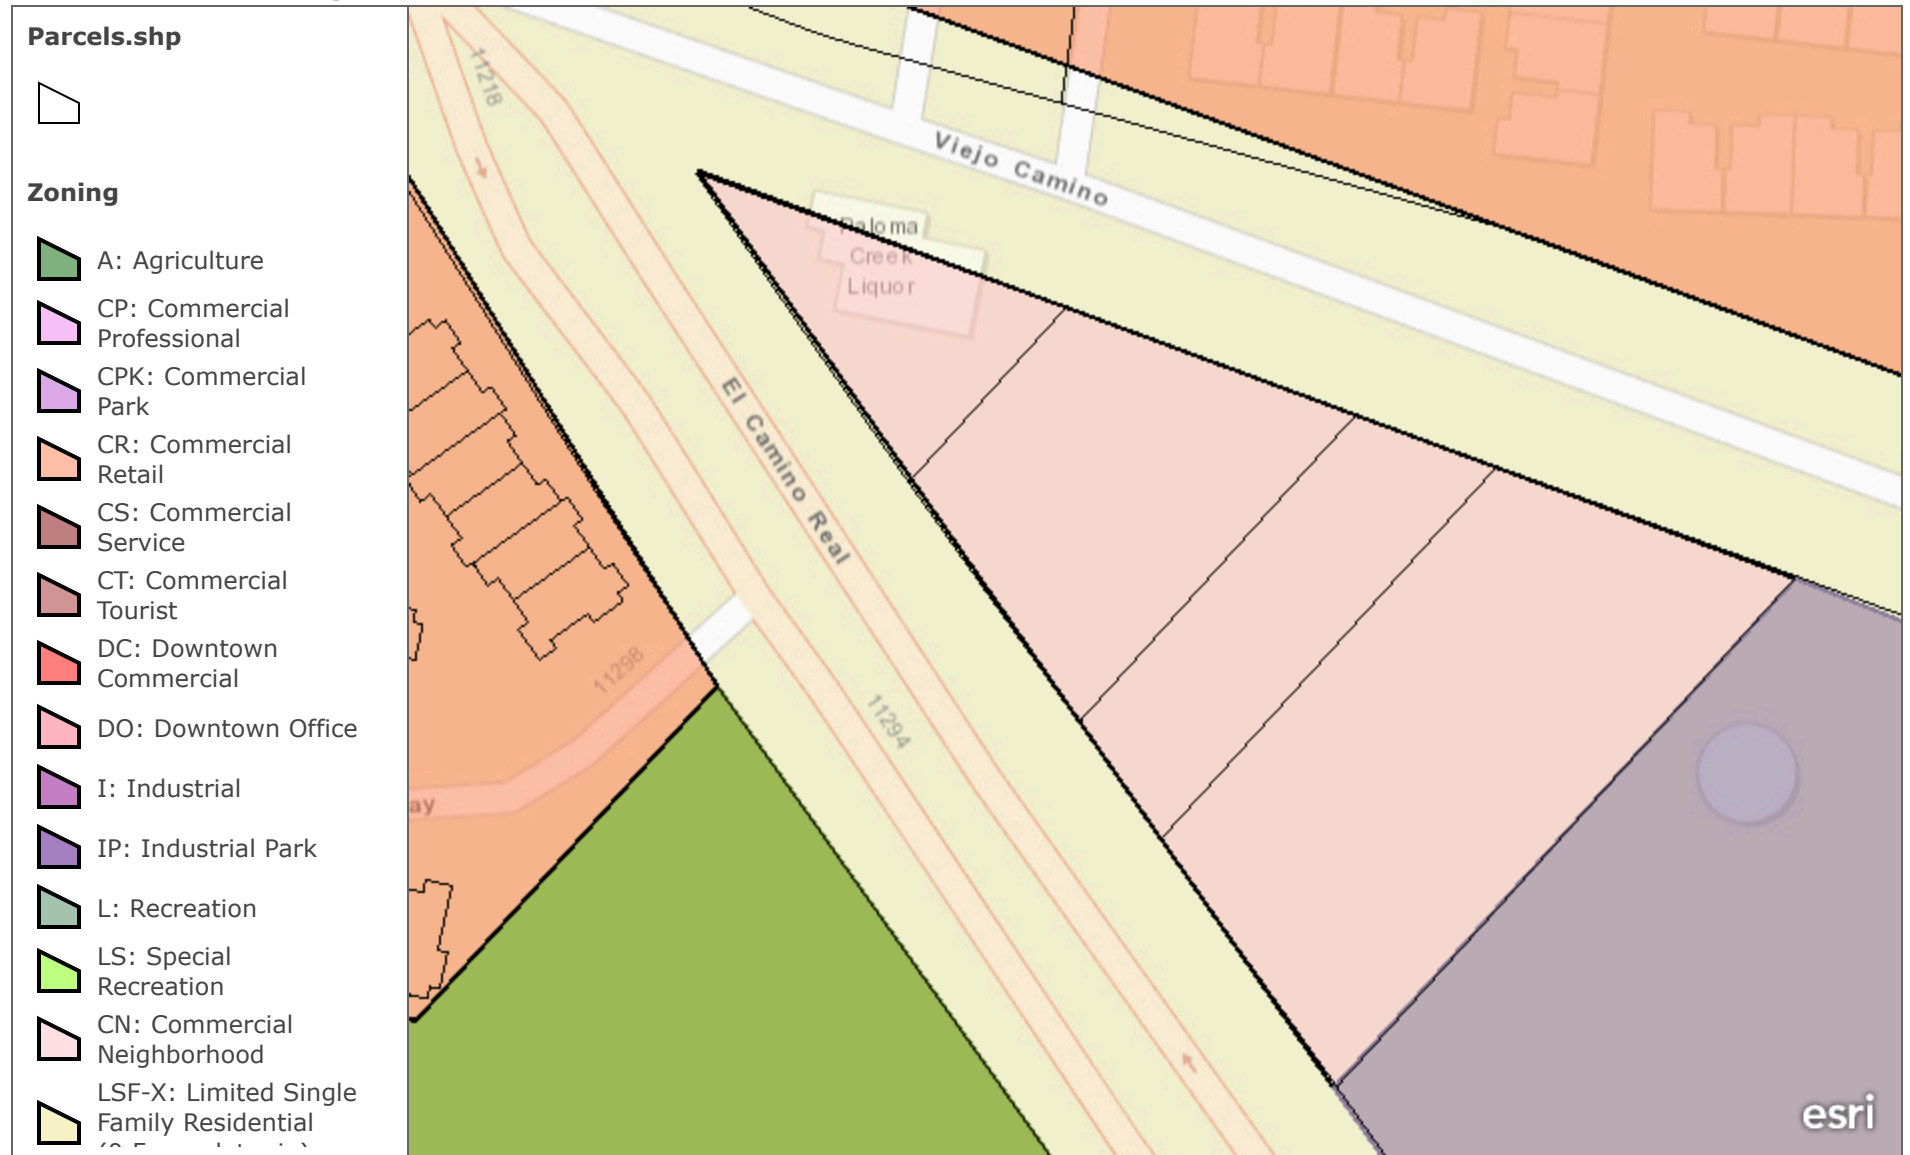

Land Use & Zoning

This map is a representation of the official General Plan Land Use Diagram. Please contact Planning Services at 461-5000 for any official boundary determination.