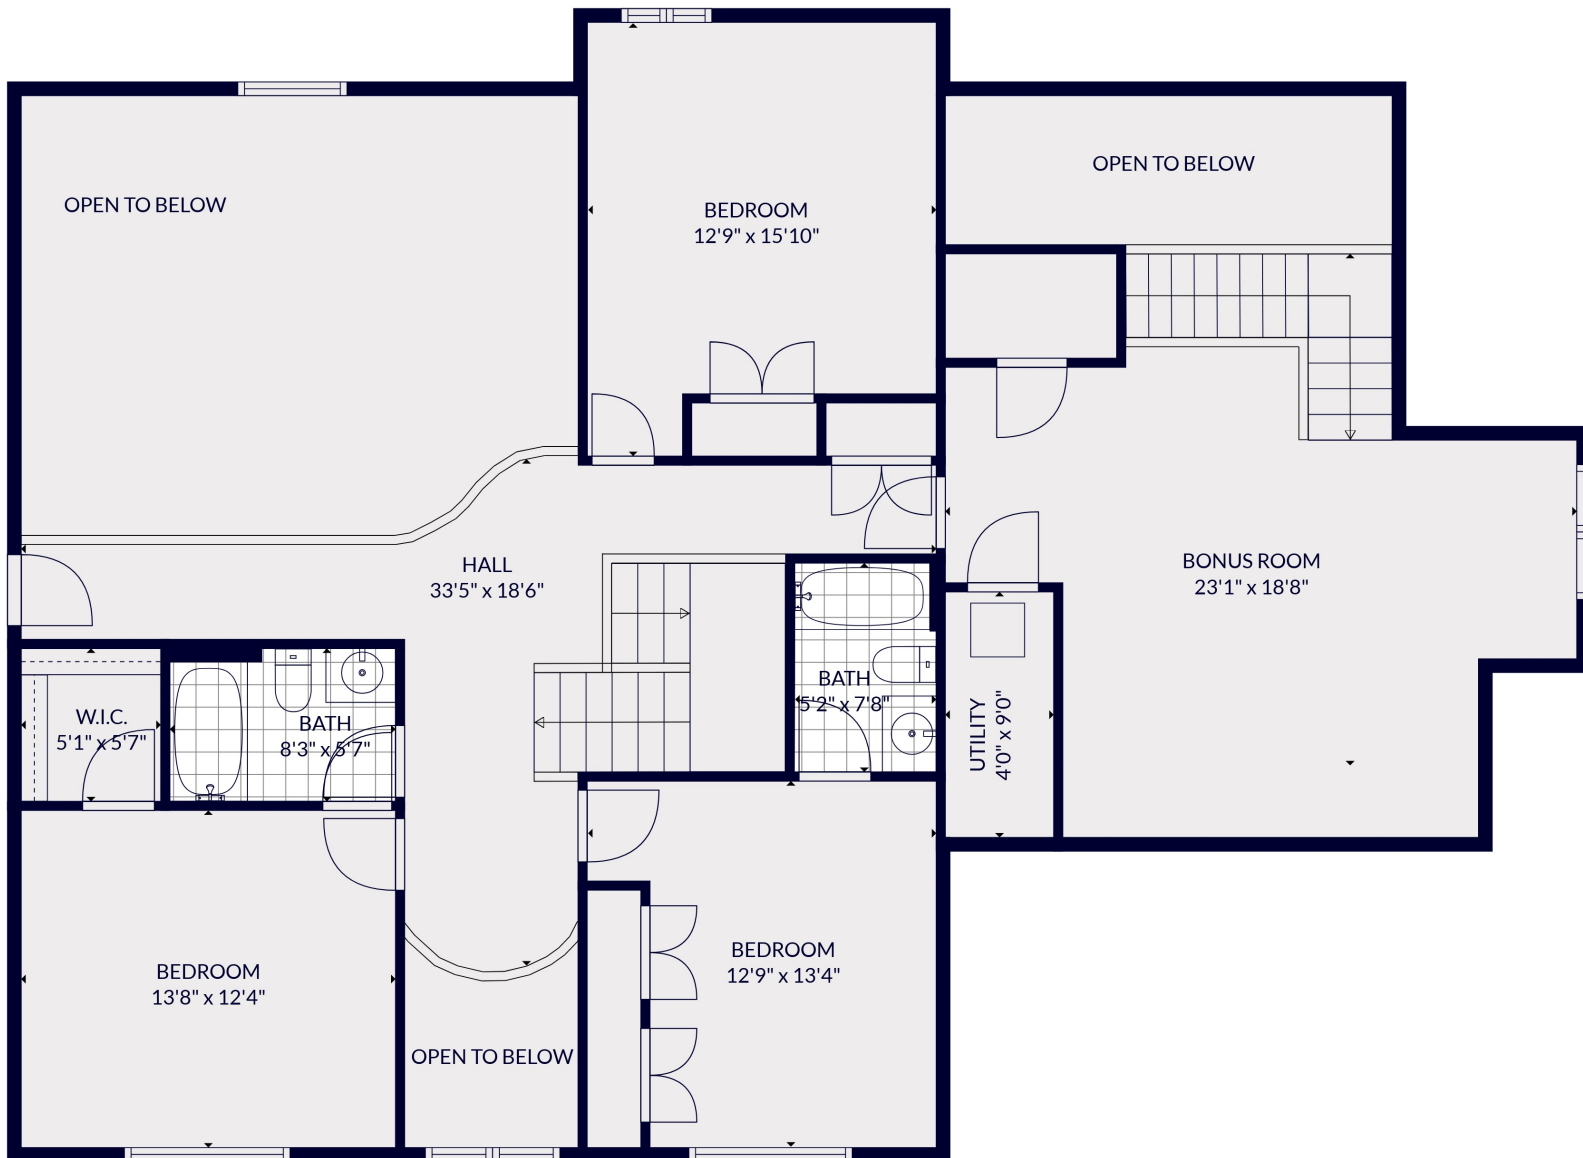

FLOOR 2

FLOOR 3

FLOOR 1

Total scanned area: 6478 sq. ft

MEASUREMENTS ARE CALCULATED BY CUBICASA TECHNOLOGY. DEEMED HIGHLY RELIABLE BUT NOT GUARANTEED.

Total scanned area: 6478 sq. ft

MEASUREMENTS ARE CALCULATED BY CUBICASA TECHNOLOGY. DEEMED HIGHLY RELIABLE BUT NOT GUARANTEED.

Total scanned area: 6478 sq. ft

MEASUREMENTS ARE CALCULATED BY CUBICASA TECHNOLOGY. DEEMED HIGHLY RELIABLE BUT NOT GUARANTEED.

Total scanned area: 6478 sq. ft

MEASUREMENTS ARE CALCULATED BY CUBICASA TECHNOLOGY. DEEMED HIGHLY RELIABLE BUT NOT GUARANTEED.