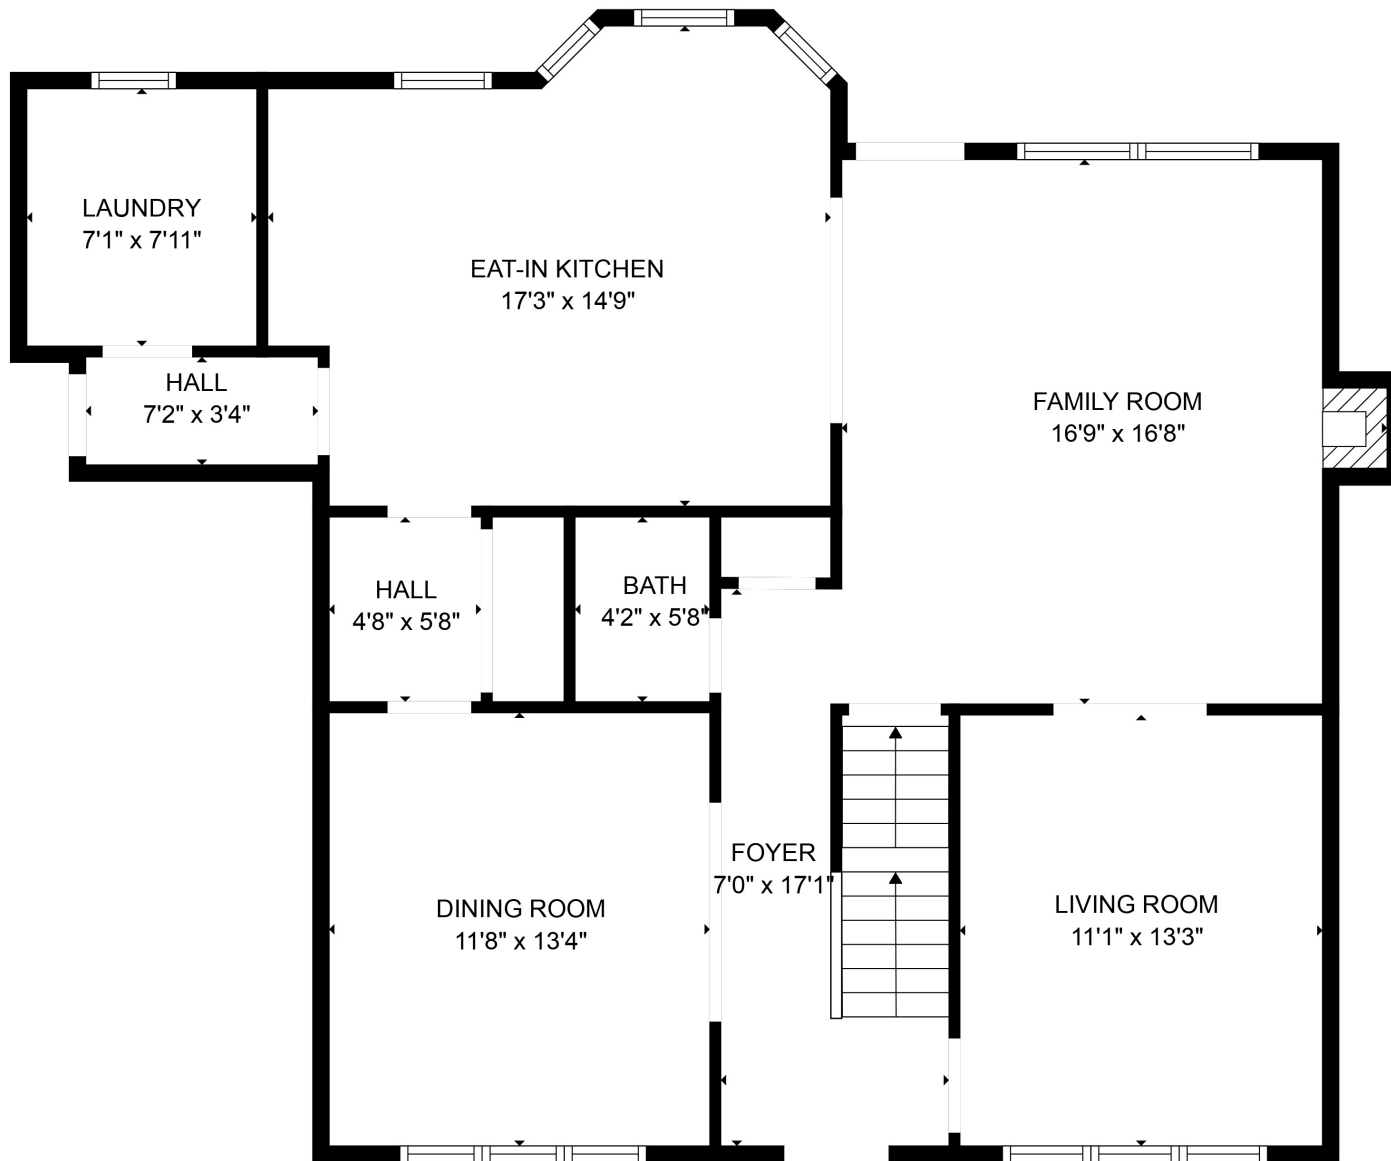

FLOOR 2

FLOOR 3

FLOOR 1

Total scanned area: 3408 sq. ft

Total scanned area: 3408 sq. ft

MEASUREMENTS ARE CALCULATED BY CUBICASA TECHNOLOGY. DEEMED HIGHLY RELIABLE BUT NOT GUARANTEED.

Total scanned area: 3408 sq. ft

MEASUREMENTS ARE CALCULATED BY CUBICASA TECHNOLOGY, DEEMED HIGHLY RELIABLE BUT NOT GUARANTEED.

Total scanned area: 3408 sq. ft

MEASUREMENTS ARE CALCULATED BY CUBICASA TECHNOLOGY. DEEMED HIGHLY RELIABLE BUT NOT GUARANTEED.