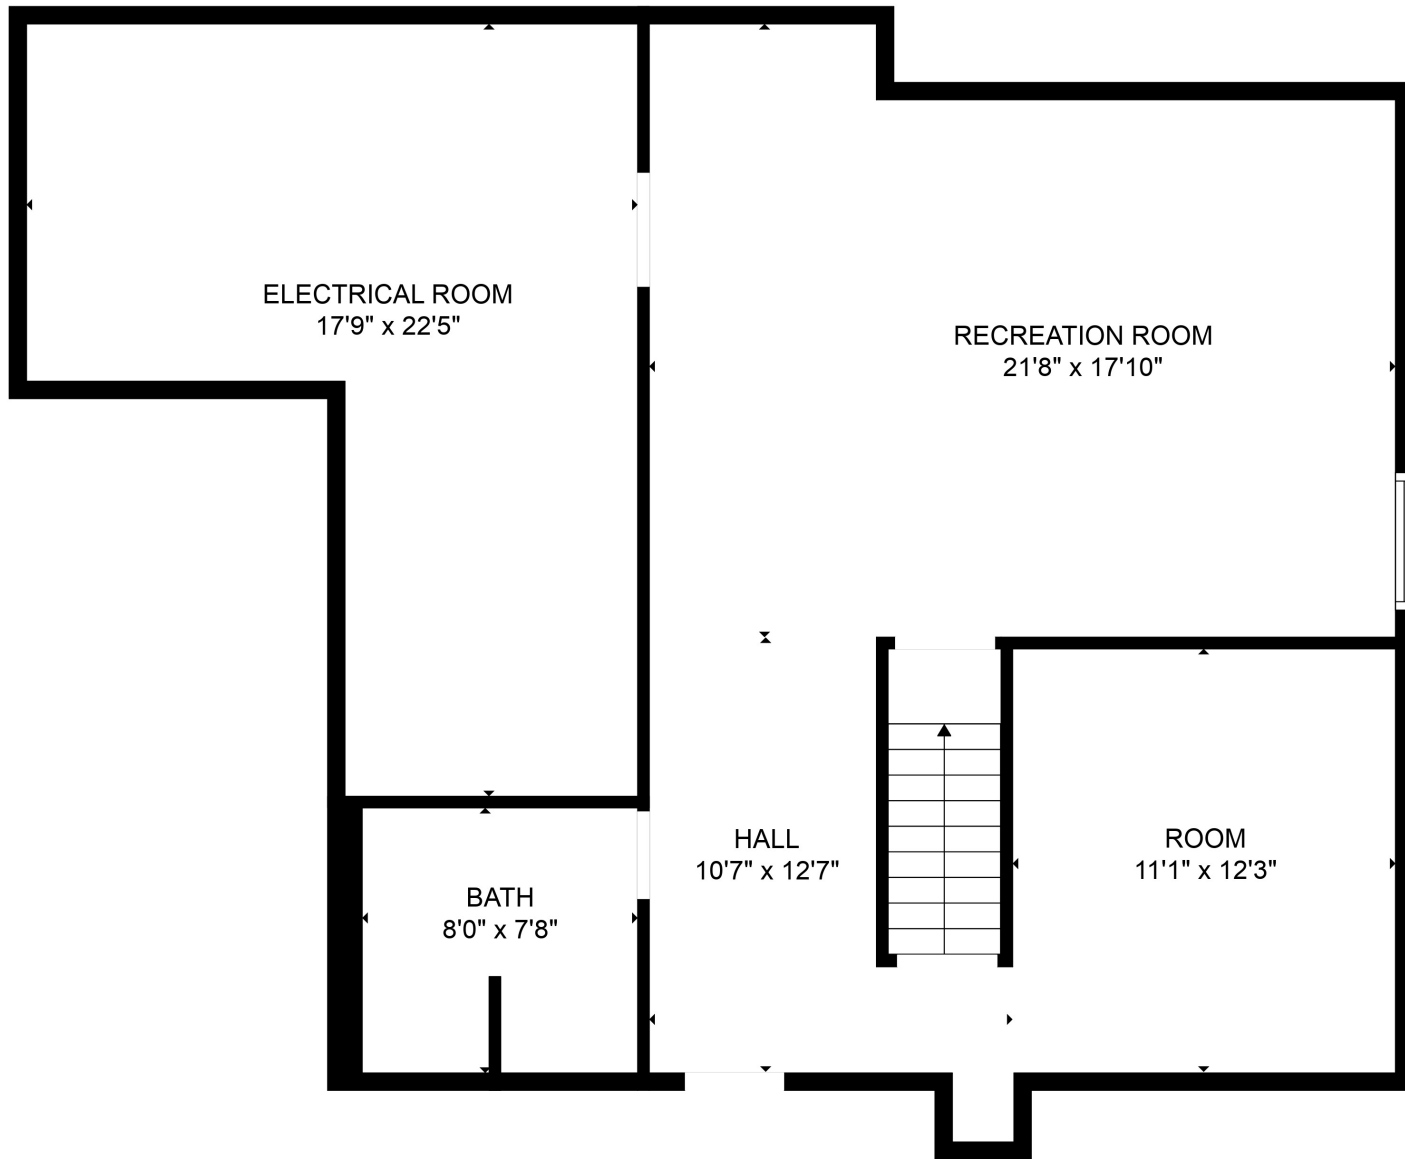

FLOOR 2

FLOOR 3

FLOOR 1

Total scanned area: 3408 sq. ft

Total scanned area: 3408 sq. ft

MEASUREMENTS ARE CALCULATED BY CUBICASA TECHNOLOGY. DEEMED HIGHLY RELIABLE BUT NOT GUARANTEED.

Total scanned area: 3408 sq. ft

MEASUREMENTS ARE CALCULATED BY CUBICASA TECHNOLOGY, DEEMED HIGHLY RELIABLE BUT NOT GUARANTEED.

Total scanned area: 3408 sq. ft

MEASUREMENTS ARE CALCULATED BY CUBICASA TECHNOLOGY. DEEMED HIGHLY RELIABLE BUT NOT GUARANTEED.