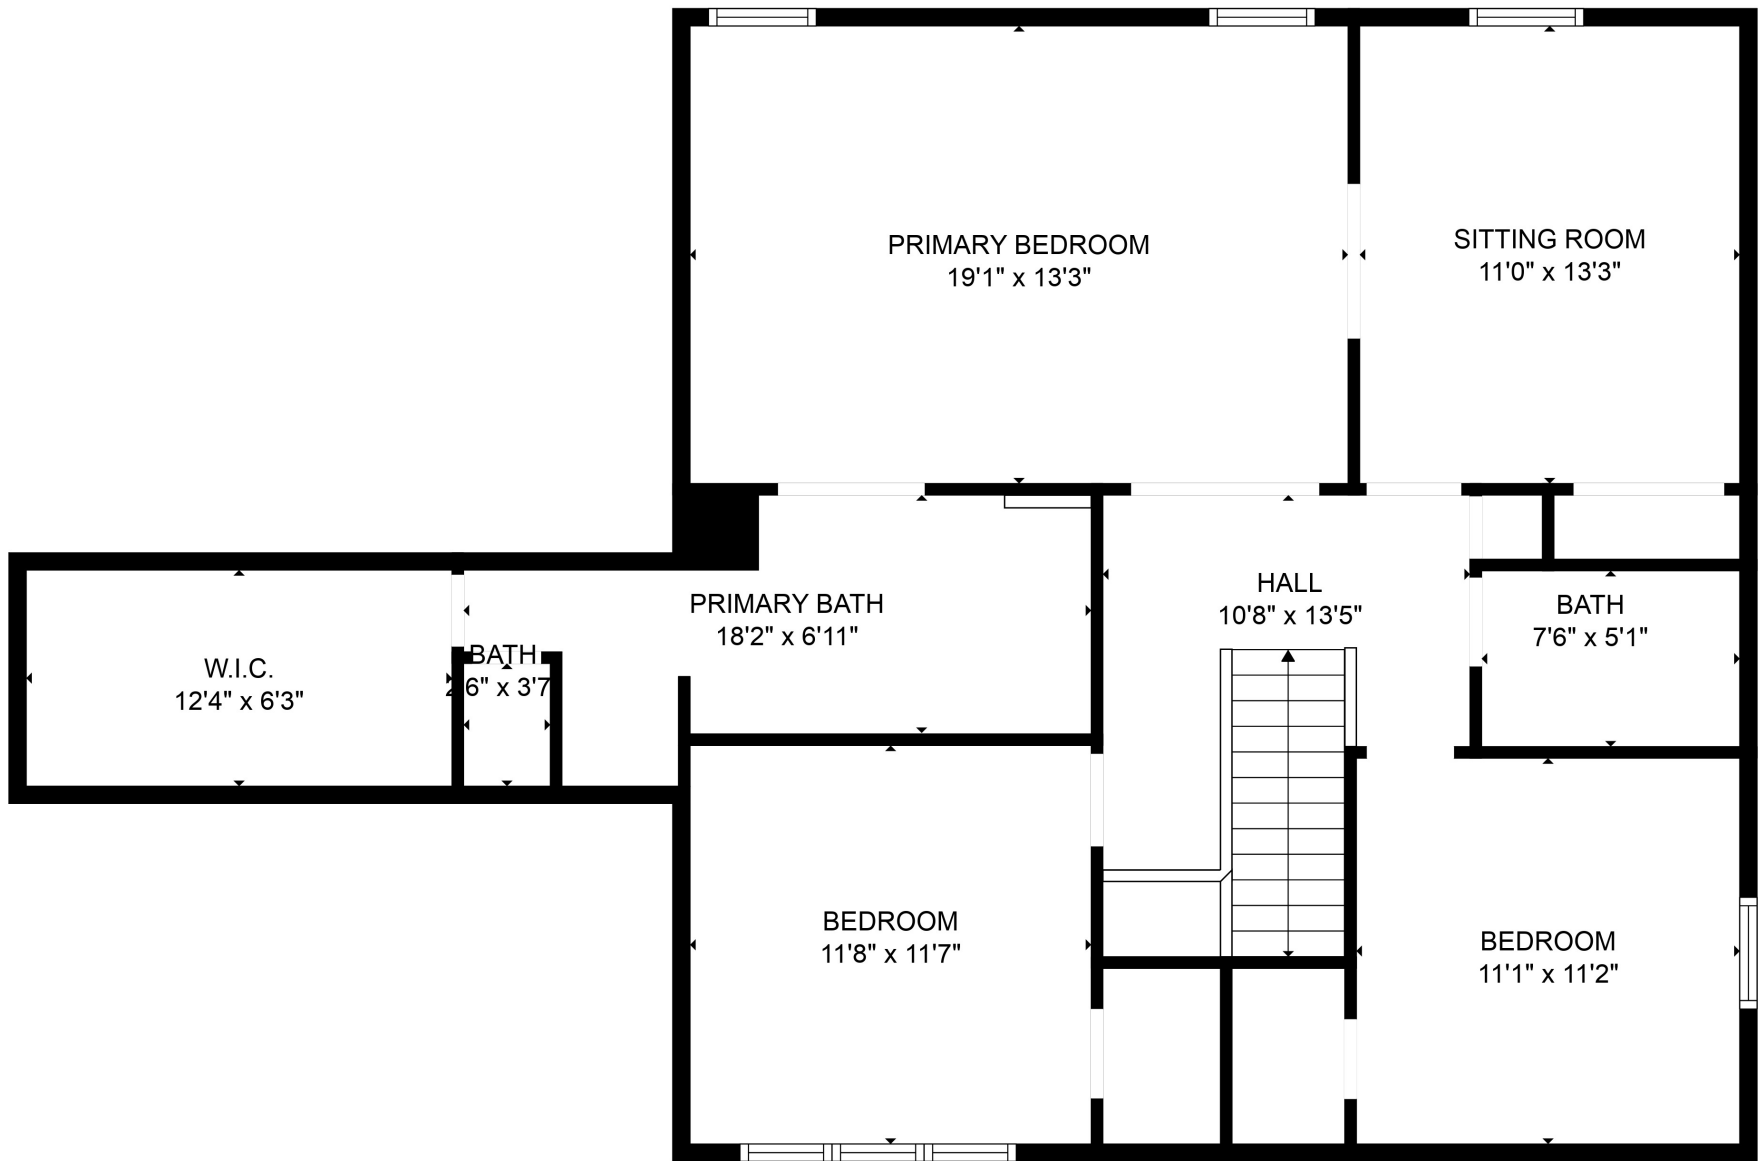

FLOOR 2

FLOOR 3

FLOOR 1

Total scanned area: 3408 sq. ft

Total scanned area: 3408 sq. ft

MEASUREMENTS ARE CALCULATED BY CUBICASA TECHNOLOGY. DEEMED HIGHLY RELIABLE BUT NOT GUARANTEED.

Total scanned area: 3408 sq. ft

MEASUREMENTS ARE CALCULATED BY CUBICASA TECHNOLOGY, DEEMED HIGHLY RELIABLE BUT NOT GUARANTEED.

Total scanned area: 3408 sq. ft

MEASUREMENTS ARE CALCULATED BY CUBICASA TECHNOLOGY. DEEMED HIGHLY RELIABLE BUT NOT GUARANTEED.