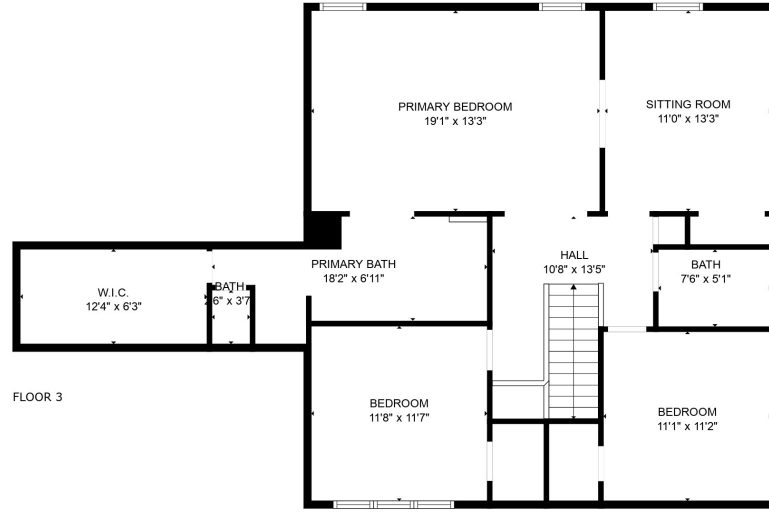

FLOOR 2

FLOOR 3

FLOOR 1

Total scanned area: 3408 sq. ft

Total scanned area: 3408 sq. ft

MEASUREMENTS ARE CALCULATED BY CUBICASA TECHNOLOGY. DEEMED HIGHLY RELIABLE BUT NOT GUARANTEED.

Total scanned area: 3408 sq. ft

MEASUREMENTS ARE CALCULATED BY CUBICASA TECHNOLOGY, DEEMED HIGHLY RELIABLE BUT NOT GUARANTEED.

Total scanned area: 3408 sq. ft

MEASUREMENTS ARE CALCULATED BY CUBICASA TECHNOLOGY. DEEMED HIGHLY RELIABLE BUT NOT GUARANTEED.