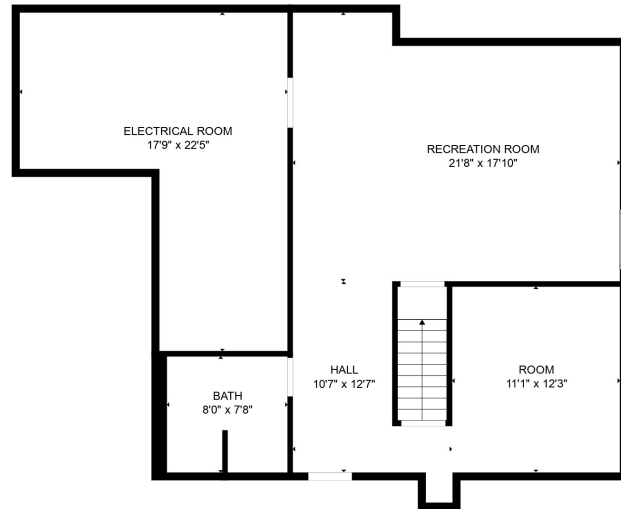

FLOOR 2

FLOOR 3

FLOOR 1

Total scanned area: 3408 sq. ft

Total scanned area: 3408 sq. ft

MEASUREMENTS ARE CALCULATED BY CUBICASA TECHNOLOGY. DEEMED HIGHLY RELIABLE BUT NOT GUARANTEED.

Total scanned area: 3408 sq. ft

MEASUREMENTS ARE CALCULATED BY CUBICASA TECHNOLOGY, DEEMED HIGHLY RELIABLE BUT NOT GUARANTEED.

Total scanned area: 3408 sq. ft

MEASUREMENTS ARE CALCULATED BY CUBICASA TECHNOLOGY. DEEMED HIGHLY RELIABLE BUT NOT GUARANTEED.