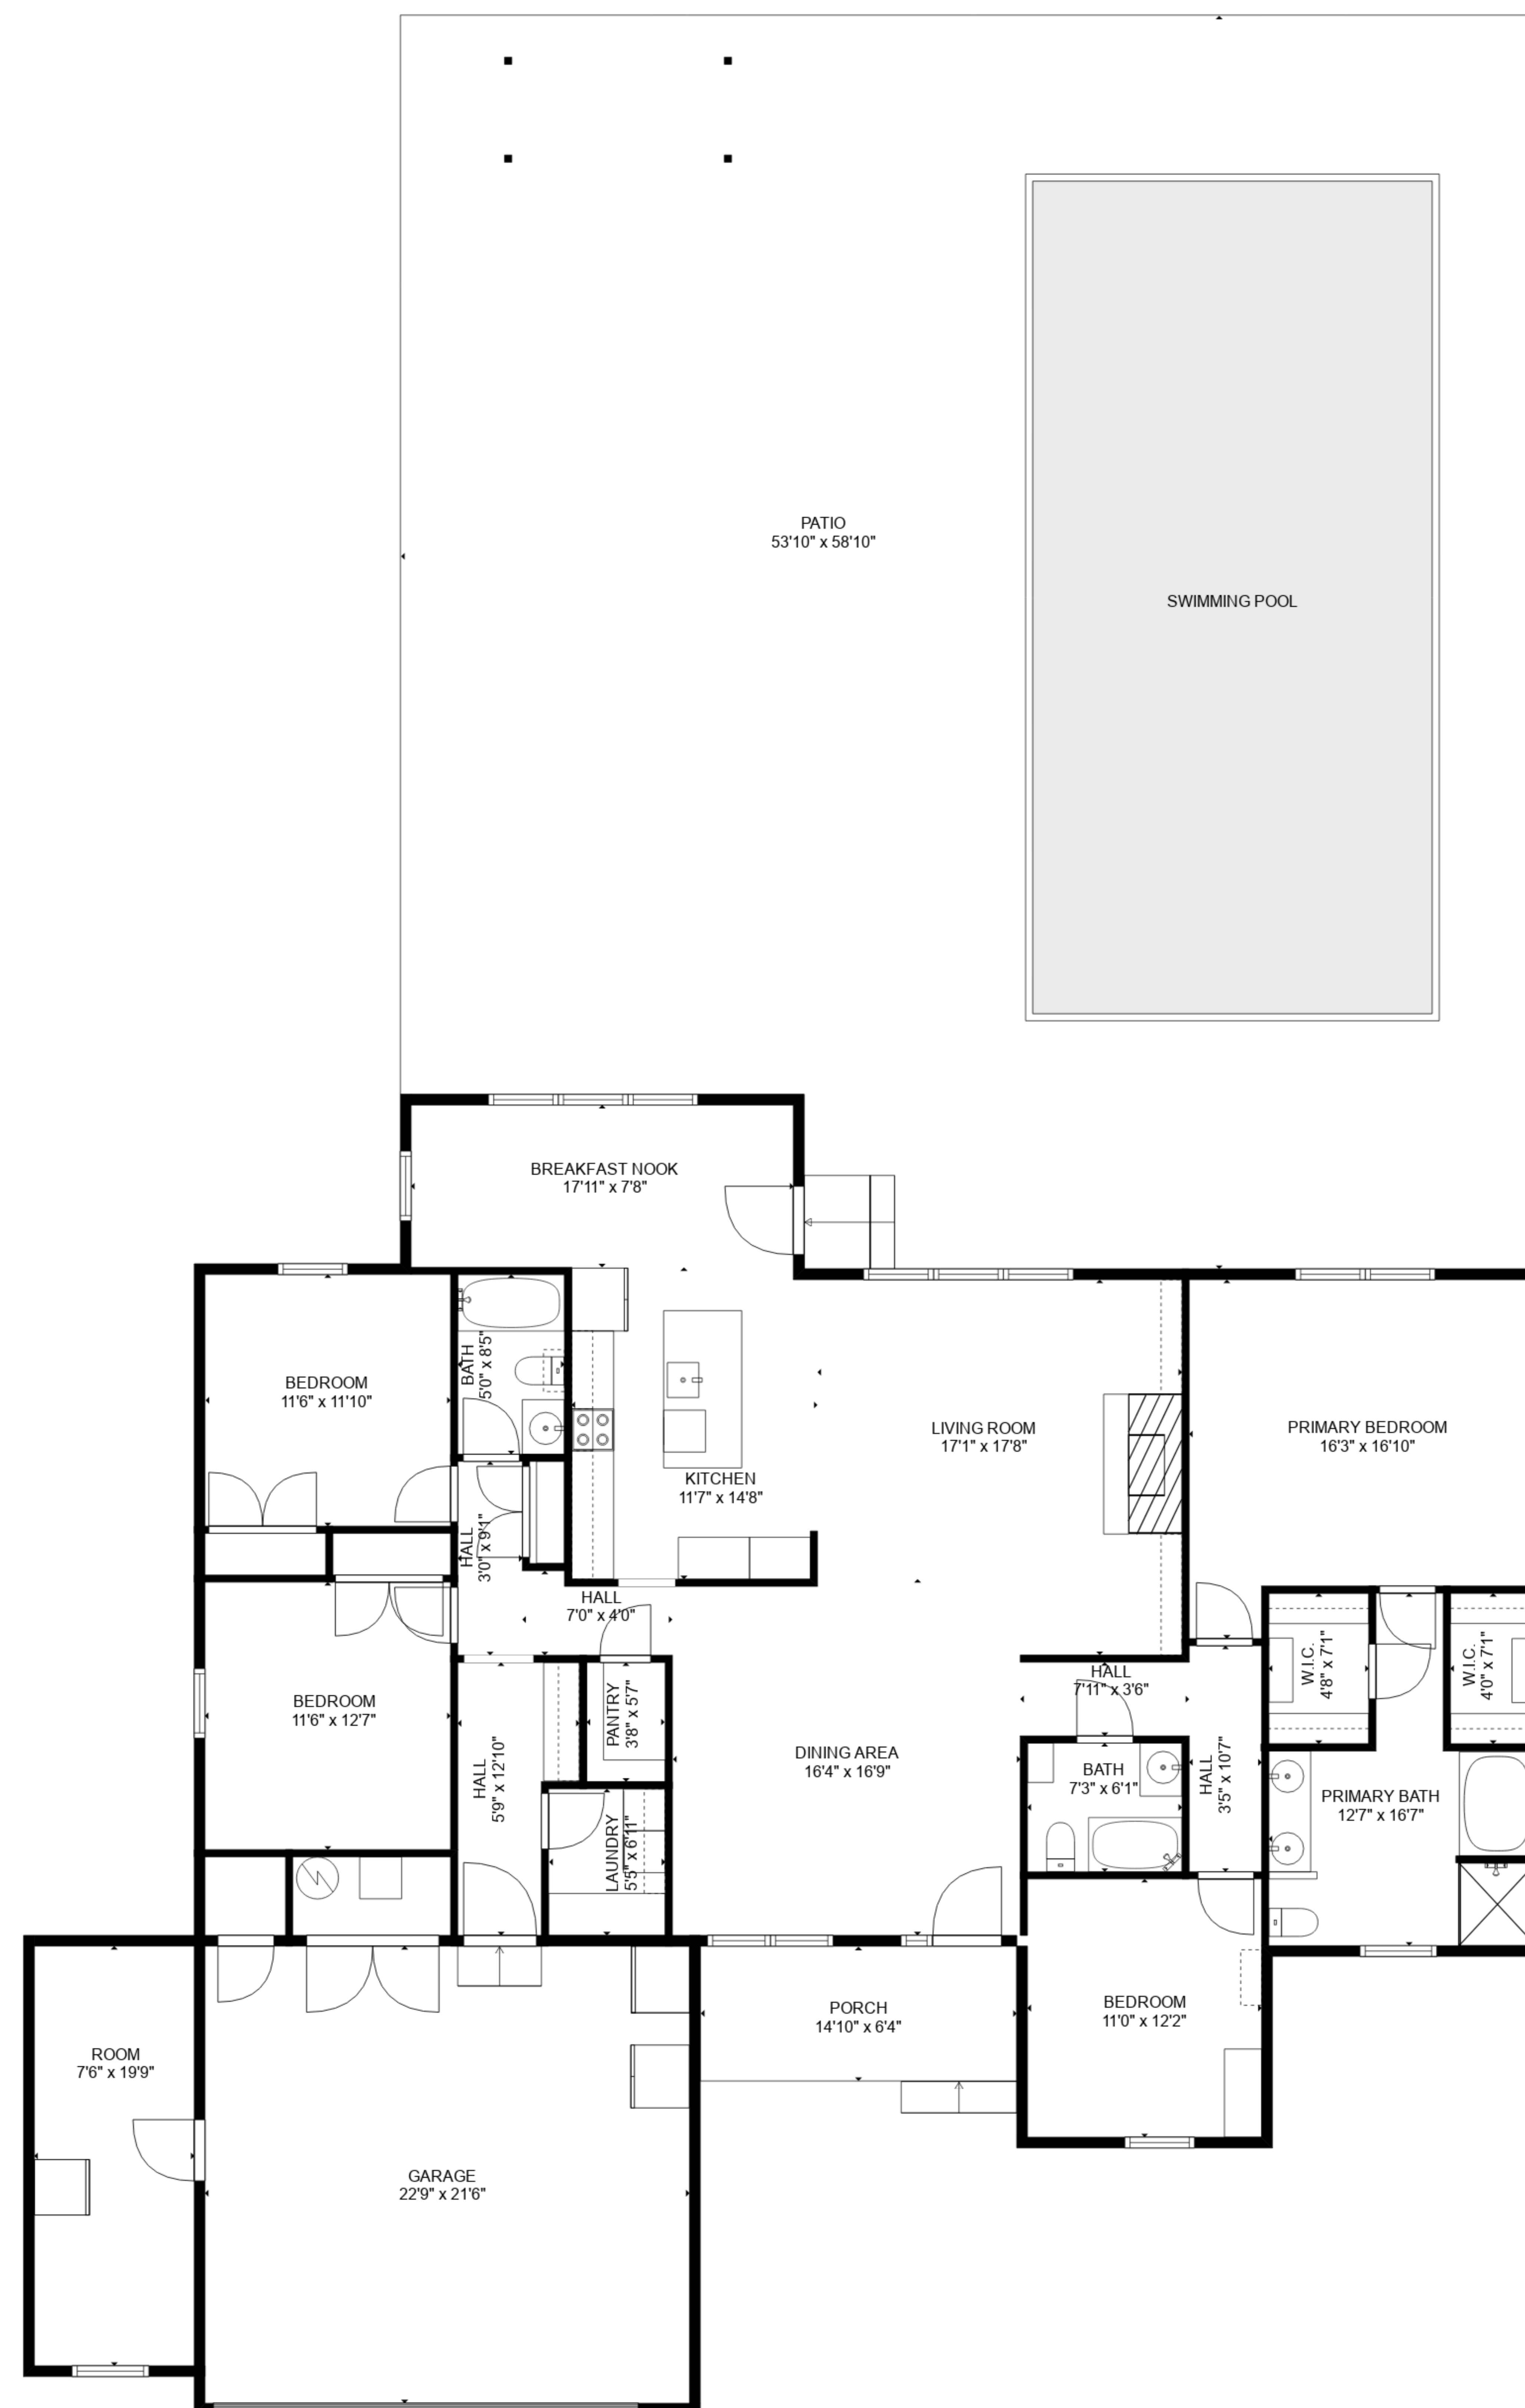

TOTAL: 2288 sq. ft
 FLOOR 1: 2288 sq. ft
 EXCLUDED AREAS: GARAGE: 489 sq. ft, UNDEFINED: 41 sq. ft, PORCH: 94 sq. ft,
 PATIO: 2282 sq. ft

FLOOR PLAN CREATED BY CUBICASA APP. MEASUREMENTS DEEMED HIGHLY RELIABLE BUT NOT GUARANTEED.