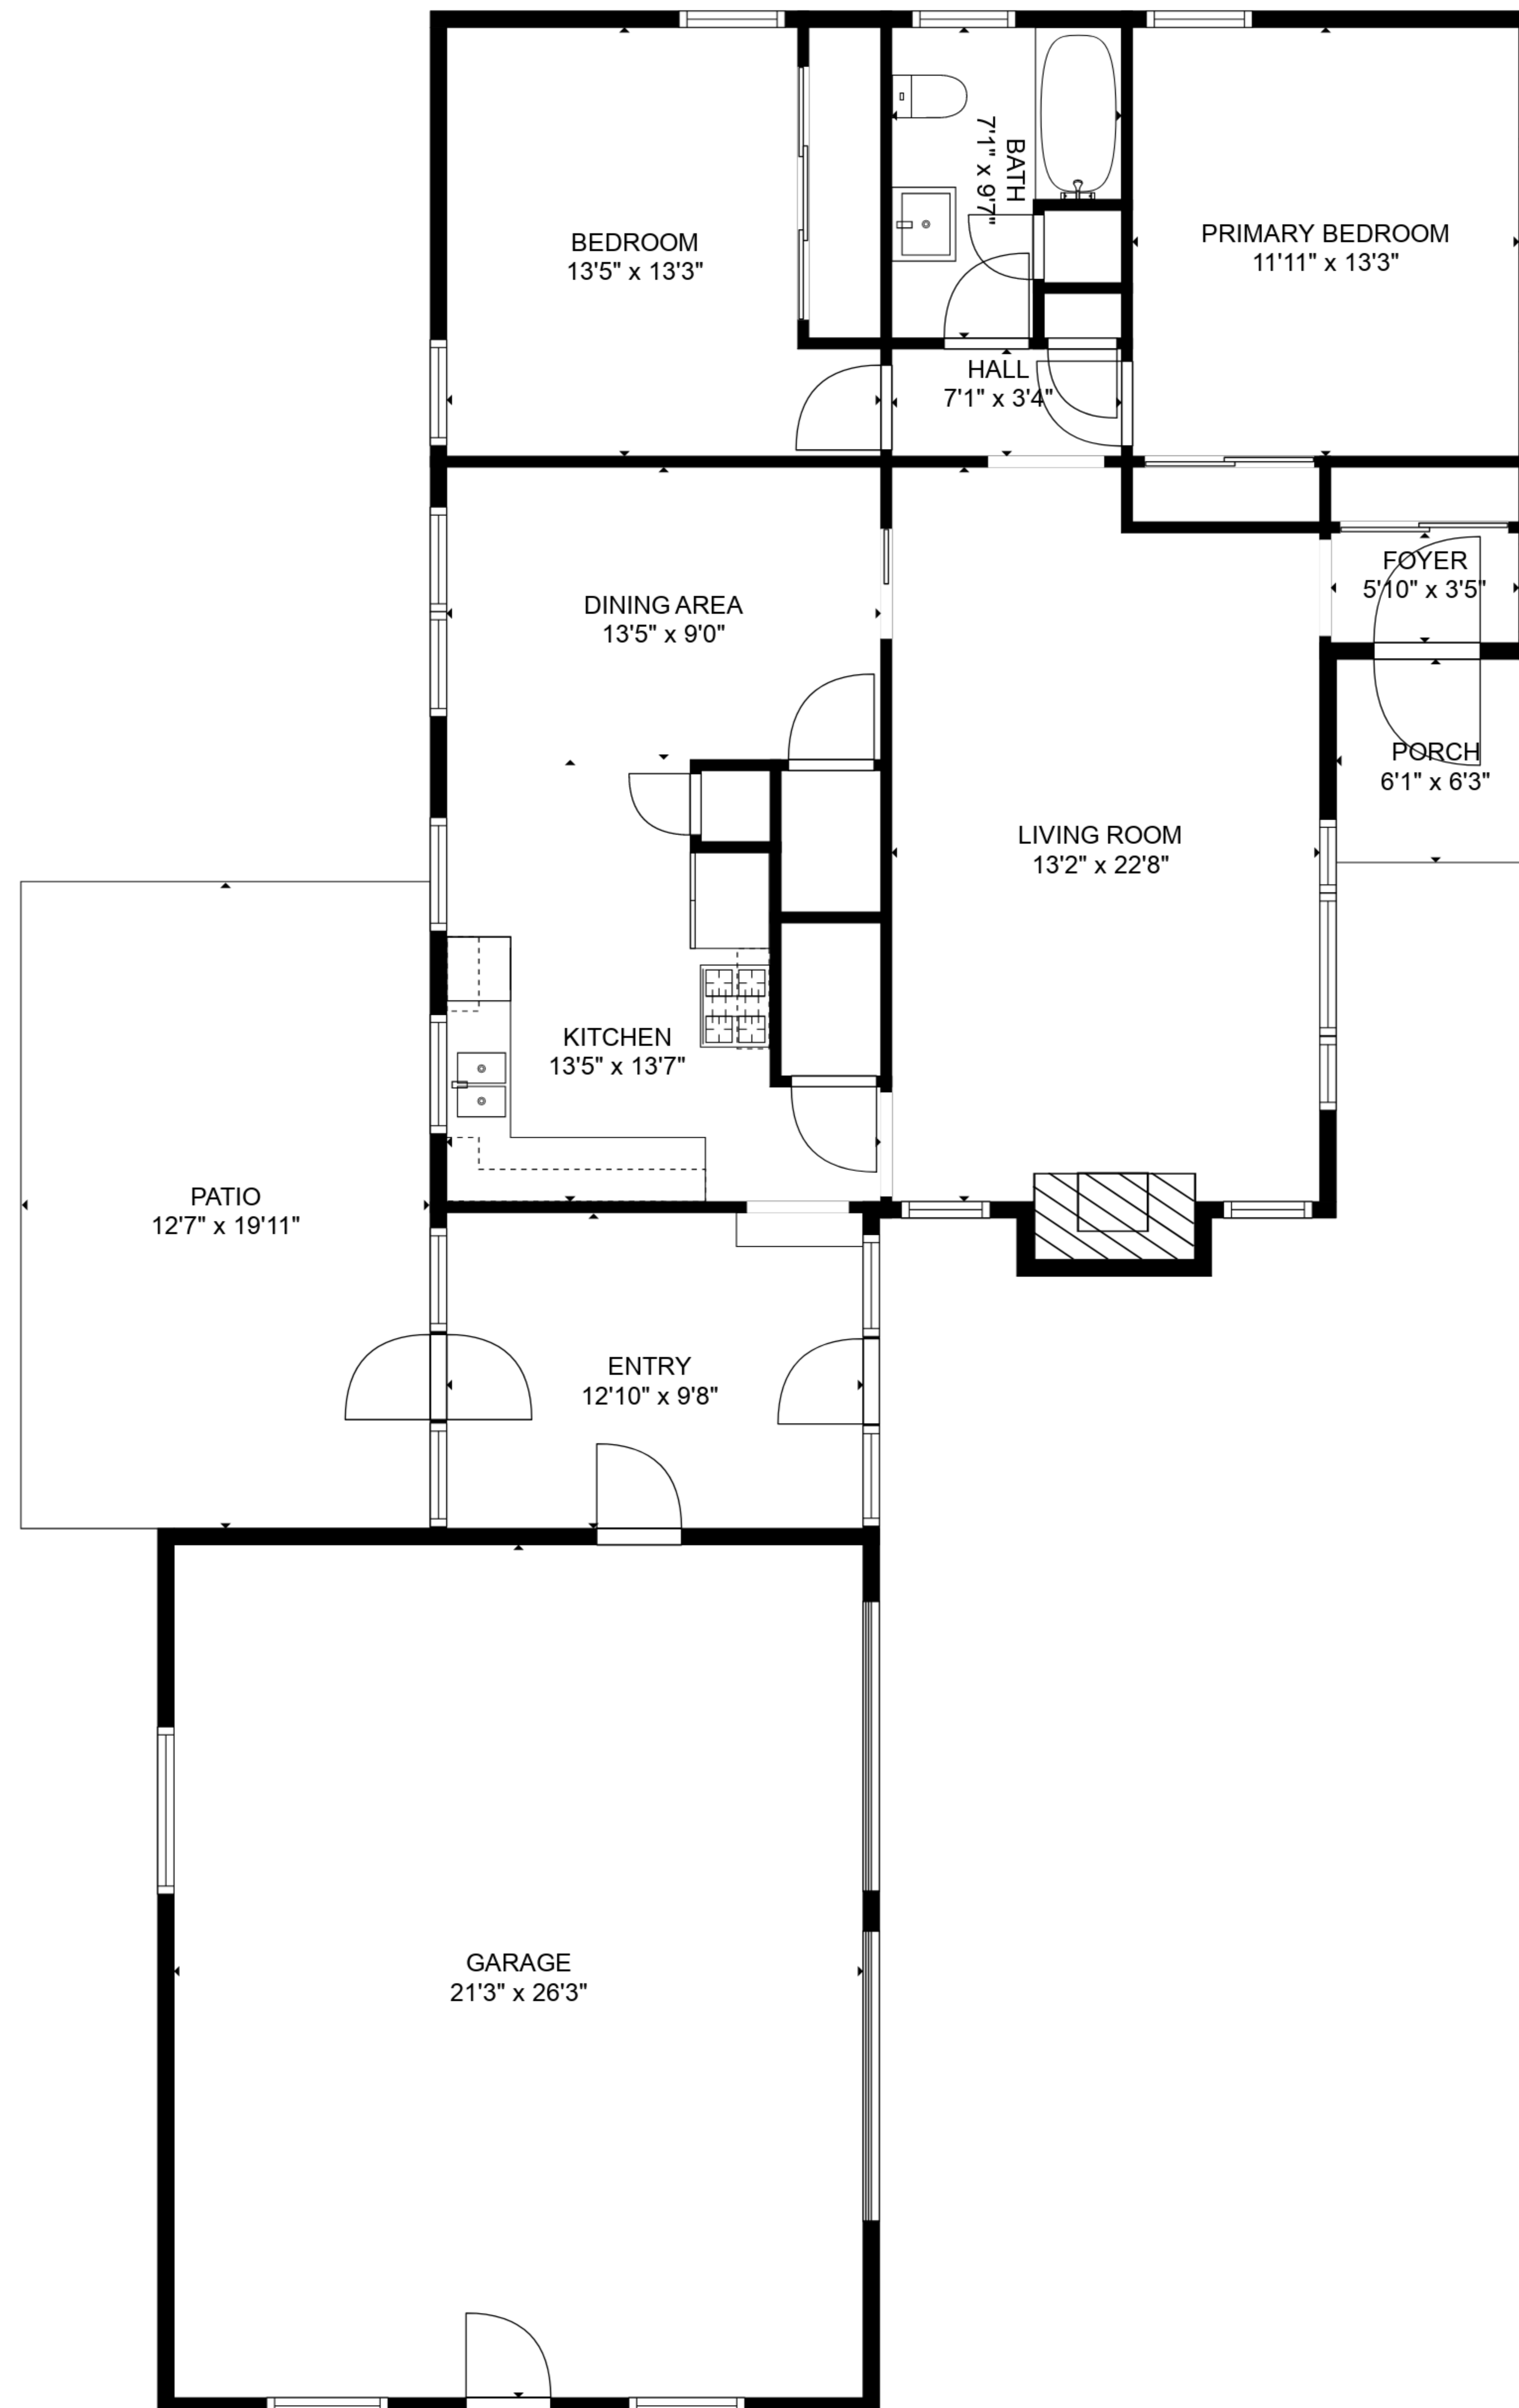

TOTAL: 1223 sq. ft
FLOOR 1: 1223 sq. ft
EXCLUDED AREAS: PATIO: 251 sq. ft, PORCH: 38 sq. ft, GARAGE: 558 sq. ft,
FIREPLACE: 11 sq. ft

TOTAL: 1223 sq. ft
FLOOR 1: 1223 sq. ft
EXCLUDED AREAS: PATIO: 251 sq. ft, PORCH: 38 sq. ft, GARAGE: 558 sq. ft,
FIREPLACE: 11 sq. ft