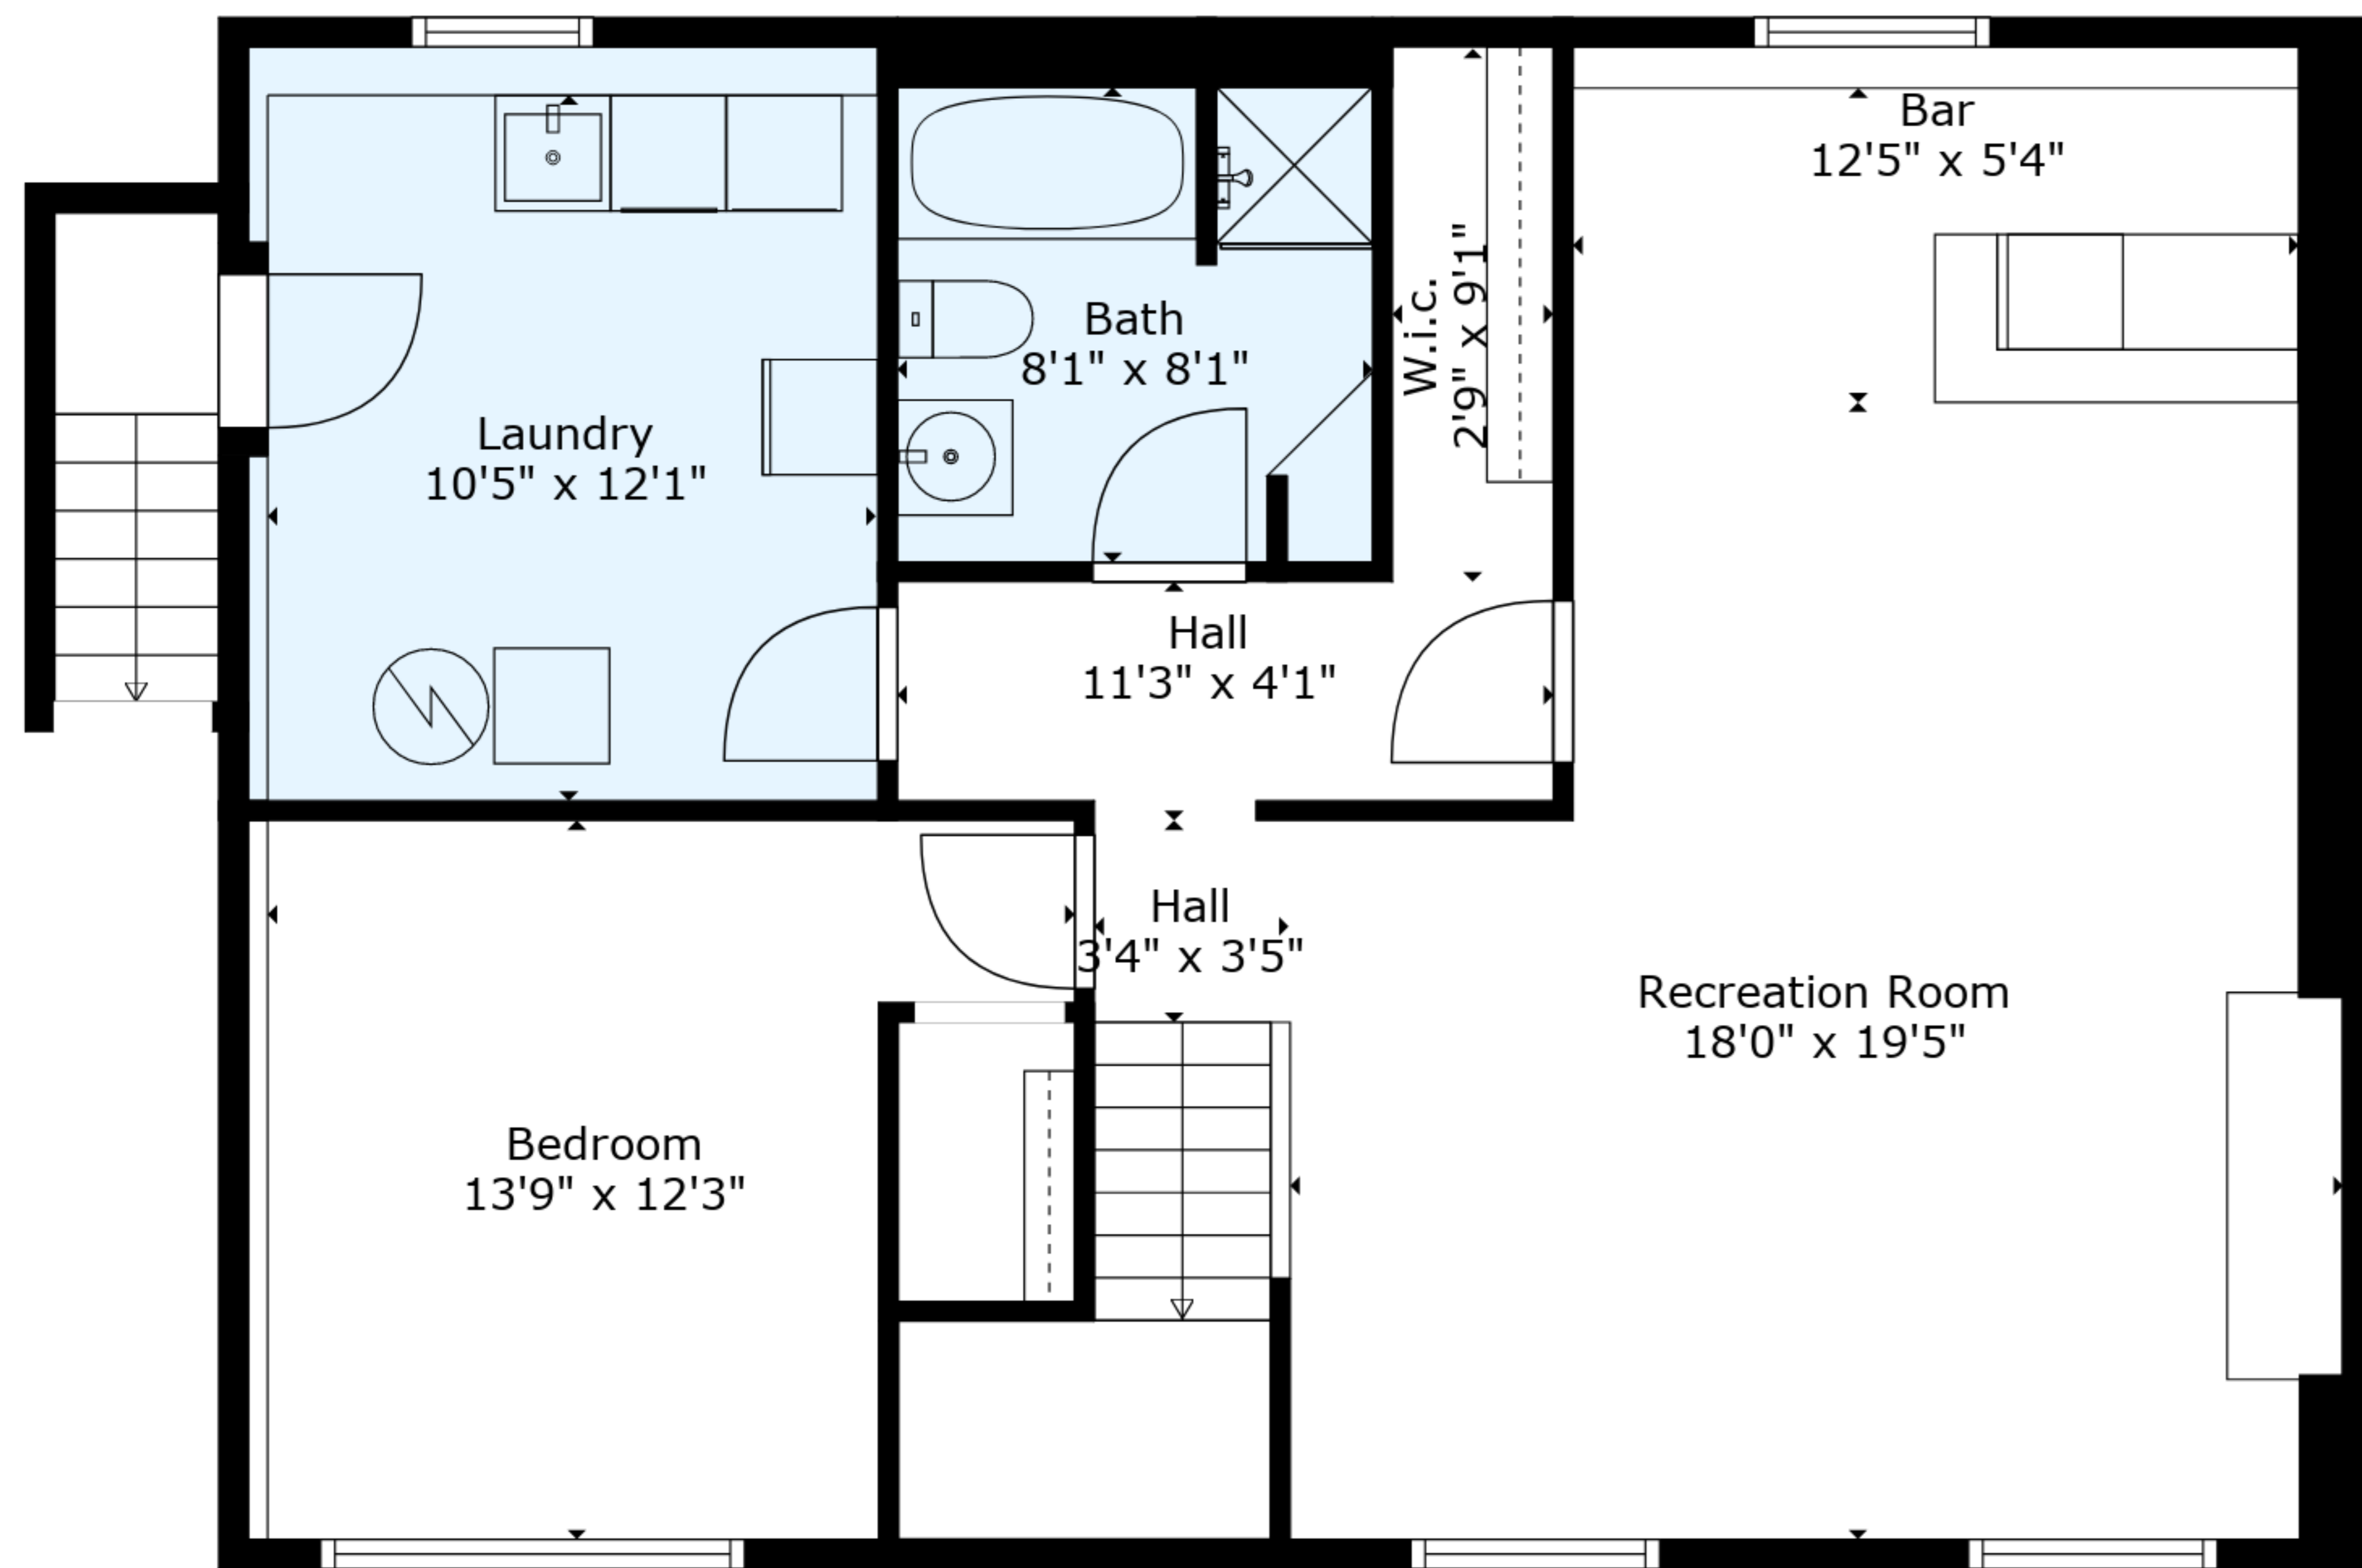

TOTAL: 1755 sq. ft

Below Ground: 781 sq. ft, FLOOR 2: 974 sq. ft

EXCLUDED AREAS: LAUNDRY: 137 sq. ft, GARAGE: 534 sq. ft

TOTAL: 1755 sq. ft

Below Ground: 781 sq. ft, FLOOR 2: 974 sq. ft

EXCLUDED AREAS: LAUNDRY: 137 sq. ft, GARAGE: 534 sq. ft

Floor 1

Floor 2

TOTAL: 1755 sq. ft
 Below Ground: 781 sq. ft, FLOOR 2: 974 sq. ft
 EXCLUDED AREAS: LAUNDRY: 137 sq. ft, GARAGE: 534 sq. ft