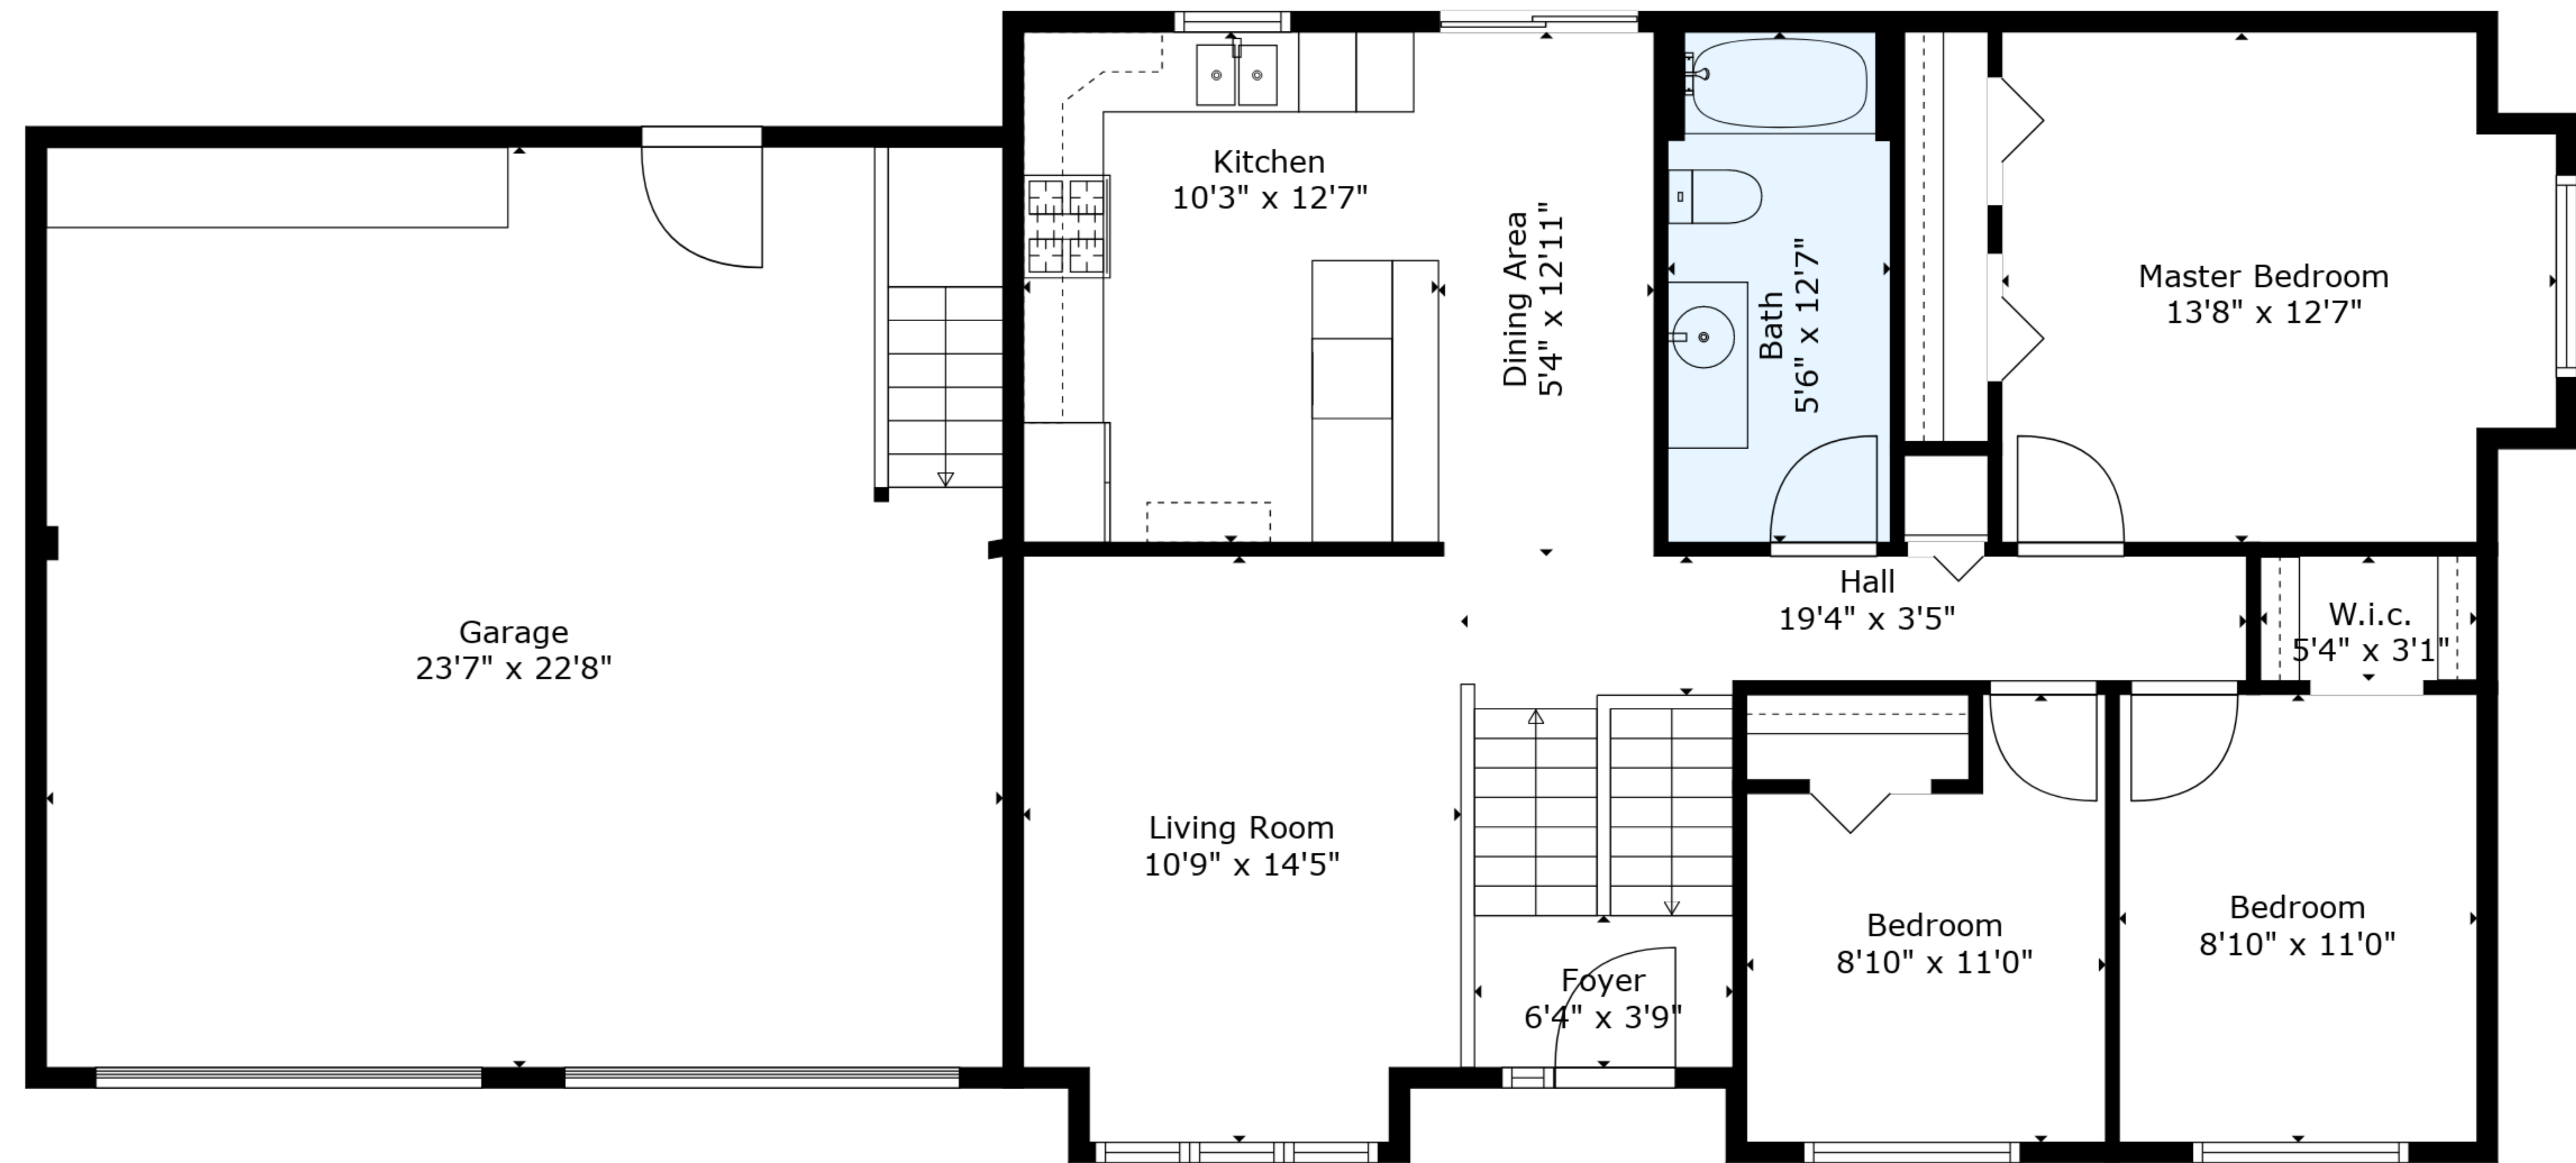

TOTAL: 1755 sq. ft

Below Ground: 781 sq. ft, FLOOR 2: 974 sq. ft

EXCLUDED AREAS: LAUNDRY: 137 sq. ft, GARAGE: 534 sq. ft

TOTAL: 1755 sq. ft

Below Ground: 781 sq. ft, FLOOR 2: 974 sq. ft

EXCLUDED AREAS: LAUNDRY: 137 sq. ft, GARAGE: 534 sq. ft

Floor 1

Floor 2

TOTAL: 1755 sq. ft
 Below Ground: 781 sq. ft, FLOOR 2: 974 sq. ft
 EXCLUDED AREAS: LAUNDRY: 137 sq. ft, GARAGE: 534 sq. ft