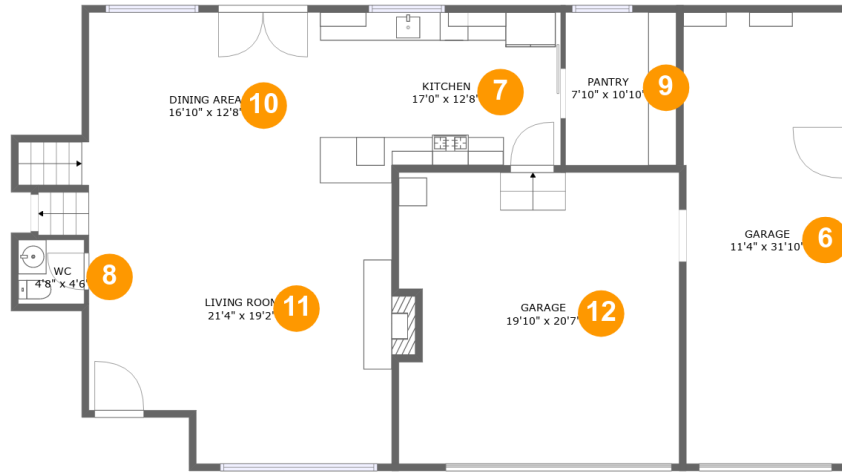

 **3,403** Total sqft

**24335 Northwest Dierdorff Road, Hillsboro,
Washington County, Oregon, United States, 97124**

Room dimensions

Floor 1

Total sqft: 739 Living area: 739

#		Dimensions	sqft	Counted as living area
1	Hall	6'2" x 3'4"	21 sq. ft	Yes
2	Cl	11'0" x 12'2"	123 sq. ft	Yes
3	Utility	8'11" x 8'10"	67 sq. ft	Yes
4	Primary Bath	10'7" x 8'6"	72 sq. ft	Yes
5	Primary Bedroom	23'1" x 15'7"	348 sq. ft	Yes

24335 Northwest Dierdorff Road, Hillsboro, Washington County, Oregon, United States, 97124

Room dimensions

Floor 2

Total sqft: 1815 Living area: 1002

#		Dimensions	sqft	Counted as living area
6	Garage	11'4" x 31'10"	356 sq. ft	No
7	Kitchen	17'0" x 12'8"	193 sq. ft	Yes
8	Bath	4'8" x 4'6"	21 sq. ft	Yes
9	Pantry	7'10" x 10'10"	85 sq. ft	Yes
10	Dining Room	16'10" x 12'8"	223 sq. ft	Yes
11	Living Room	21'4" x 19'2"	399 sq. ft	Yes
12	Garage	19'10" x 20'7"	398 sq. ft	No

**24335 Northwest Dierdorff Road, Hillsboro,
Washington County, Oregon, United States, 97124**

Room dimensions

Floor 3

Total sqft: 849 Living area: 849

#		Dimensions	sqft	Counted as living area
13	Hall	8'6" x 8'11"	91 sq. ft	Yes
14	Bath	7'3" x 8'10"	63 sq. ft	Yes
15	Primary Bedroom	14'9" x 12'0"	166 sq. ft	Yes
16	Bedroom	11'11" x 14'7"	173 sq. ft	Yes
17	Primary Bath	6'2" x 8'10"	48 sq. ft	Yes
18	Bedroom	11'10" x 11'2"	143 sq. ft	Yes

10 Floor 2 - Dining Room

Dimensions: 16'10" x 12'8"
Area: 223 sq. ft
Counted as living area: Yes

Heated: Yes
Finished: Yes
Enclosed: Yes
Contiguous: Yes
Permitted: Yes
Wet space: No
Addition: No
Conversion: No