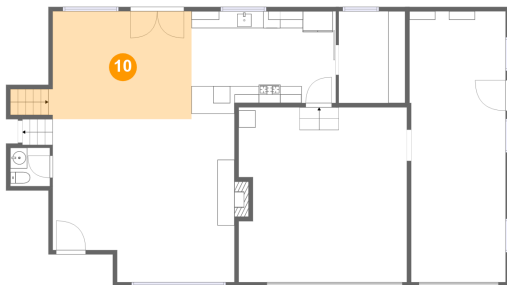

10 Floor 2 - Dining Room

Dimensions: 16'10" x 12'8"
Area: 223 sq. ft
Counted as living area: Yes

Heated: Yes
Finished: Yes
Enclosed: Yes
Contiguous: Yes
Permitted: Yes
Wet space: No
Addition: No
Conversion: No