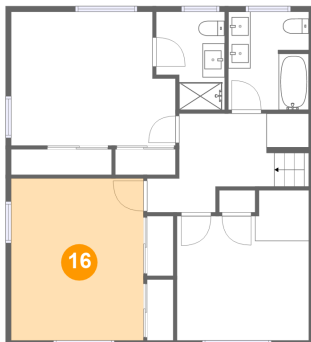

16 Floor 3 - Bedroom

Dimensions: 11'11" x 14'7"
Area: 173 sq. ft
Counted as living area: Yes

Heated: Yes
Finished: Yes
Enclosed: Yes
Contiguous: Yes
Permitted: Yes
Wet space: No
Addition: No
Conversion: No