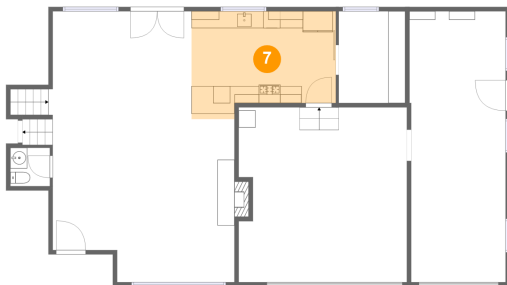

**24335 Northwest Dierdorff Road, Hillsboro,
Washington County, Oregon, United States, 97124**

6 Floor 2 - Garage

Dimensions: 11'4" x 31'10"
Area: 356 sq. ft
Counted as living area: No

Heated: No
Finished: No
Enclosed: Yes
Contiguous: Yes
Permitted: Yes
Wet space: No
Addition: No
Conversion: No

7 Floor 2 - Kitchen

Dimensions: 17'0" x 12'8"
Area: 193 sq. ft
Counted as living area: Yes

Heated: Yes
Finished: Yes
Enclosed: Yes
Contiguous: Yes
Permitted: Yes
Wet space: No
Addition: No
Conversion: No