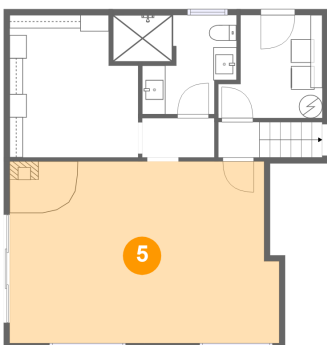

5 Floor 1 - Primary Bedroom

Dimensions: 23'1" x 15'7"
Area: 348 sq. ft
Counted as living area: Yes

Heated: Yes
Finished: Yes
Enclosed: Yes
Contiguous: Yes
Permitted: Yes
Wet space: No
Addition: No
Conversion: No