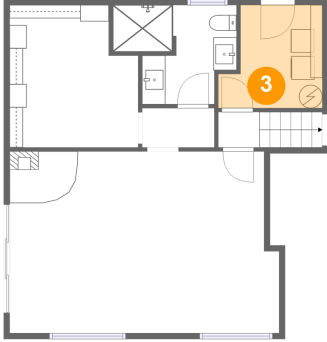

**24335 Northwest Dierdorff Road, Hillsboro,
Washington County, Oregon, United States, 97124**

1 Floor 1 - Hall

Dimensions: 6'2" x 3'4"
Area: 21 sq. ft
Counted as living area: Yes

Heated: Yes
Finished: Yes
Enclosed: Yes
Contiguous: Yes
Permitted: Yes
Wet space: No
Addition: No
Conversion: No

2 Floor 1 - Cl

Dimensions: 11'0" x 12'2"
Area: 123 sq. ft
Counted as living area: Yes

Heated: Yes
Finished: Yes
Enclosed: Yes
Contiguous: Yes
Permitted: Yes
Wet space: No
Addition: No
Conversion: No

**24335 Northwest Dierdorff Road, Hillsboro,
Washington County, Oregon, United States, 97124**

3 Floor 1 - Utility

Dimensions: 8'11" x 8'10"
Area: 67 sq. ft
Counted as living area: Yes

Heated: Yes
Finished: Yes
Enclosed: Yes
Contiguous: Yes
Permitted: Yes
Wet space: No
Addition: No
Conversion: No