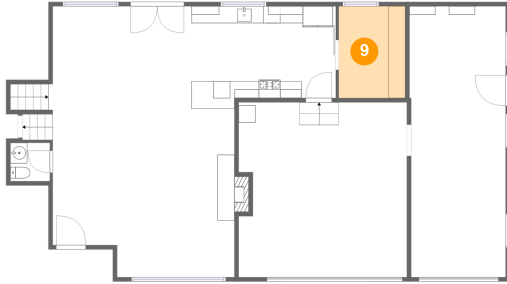

8 Floor 2 - Bath

Dimensions: 4'8" x 4'6"
Area: 21 sq. ft
Counted as living area: Yes

Heated: Yes
Finished: Yes
Enclosed: Yes
Contiguous: Yes
Permitted: Yes
Wet space: Yes
Addition: No
Conversion: No

**24335 Northwest Dierdorff Road, Hillsboro,
Washington County, Oregon, United States, 97124**

9 Floor 2 - Pantry

Dimensions: 7'10" x 10'10"
Area: 85 sq. ft
Counted as living area: Yes

Heated: Yes
Finished: Yes
Enclosed: Yes
Contiguous: Yes
Permitted: Yes
Wet space: No
Addition: No
Conversion: No