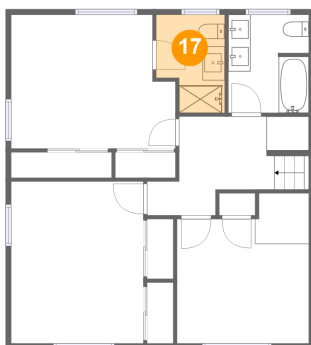

17 Floor 3 - Primary Bath

Dimensions: 6'2" x 8'10"
Area: 48 sq. ft
Counted as living area: Yes

Heated: Yes
Finished: Yes
Enclosed: Yes
Contiguous: Yes
Permitted: Yes
Wet space: Yes
Addition: No
Conversion: No