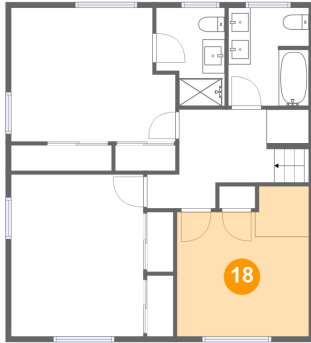

17 Floor 3 - Primary Bath

Dimensions: 6'2" x 8'10"
Area: 48 sq. ft
Counted as living area: Yes

Heated: Yes
Finished: Yes
Enclosed: Yes
Contiguous: Yes
Permitted: Yes
Wet space: Yes
Addition: No
Conversion: No

**24335 Northwest Dierdorff Road, Hillsboro,
Washington County, Oregon, United States, 97124**

18 Floor 3 - Bedroom

Dimensions: 11'10" x 11'2"
Area: 143 sq. ft
Counted as living area: Yes

Heated: Yes
Finished: Yes
Enclosed: Yes
Contiguous: Yes
Permitted: Yes
Wet space: No
Addition: No
Conversion: No