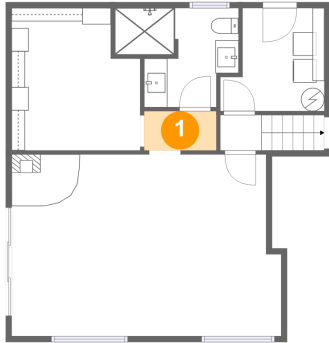

24335 Northwest Dierdorff Road, Hillsboro, Washington County, Oregon, United States, 97124

Room dimensions

Floor 2

Total sqft: 1815 Living area: 1002

#		Dimensions	sqft	Counted as living area
6	Garage	11'4" x 31'10"	356 sq. ft	No
7	Kitchen	17'0" x 12'8"	193 sq. ft	Yes
8	Bath	4'8" x 4'6"	21 sq. ft	Yes
9	Pantry	7'10" x 10'10"	85 sq. ft	Yes
10	Dining Room	16'10" x 12'8"	223 sq. ft	Yes
11	Living Room	21'4" x 19'2"	399 sq. ft	Yes
12	Garage	19'10" x 20'7"	398 sq. ft	No

**24335 Northwest Dierdorff Road, Hillsboro,
Washington County, Oregon, United States, 97124**

Room dimensions

Floor 3

Total sqft: 849 Living area: 849

#		Dimensions	sqft	Counted as living area
13	Hall	8'6" x 8'11"	91 sq. ft	Yes
14	Bath	7'3" x 8'10"	63 sq. ft	Yes
15	Primary Bedroom	14'9" x 12'0"	166 sq. ft	Yes
16	Bedroom	11'11" x 14'7"	173 sq. ft	Yes
17	Primary Bath	6'2" x 8'10"	48 sq. ft	Yes
18	Bedroom	11'10" x 11'2"	143 sq. ft	Yes

**24335 Northwest Dierdorff Road, Hillsboro,
Washington County, Oregon, United States, 97124**

1 Floor 1 - Hall

Dimensions: 6'2" x 3'4"
Area: 21 sq. ft
Counted as living area: Yes

Heated: Yes
Finished: Yes
Enclosed: Yes
Contiguous: Yes
Permitted: Yes
Wet space: No
Addition: No
Conversion: No

2 Floor 1 - Cl

Dimensions: 11'0" x 12'2"
Area: 123 sq. ft
Counted as living area: Yes

Heated: Yes
Finished: Yes
Enclosed: Yes
Contiguous: Yes
Permitted: Yes
Wet space: No
Addition: No
Conversion: No

**24335 Northwest Dierdorff Road, Hillsboro,
Washington County, Oregon, United States, 97124**