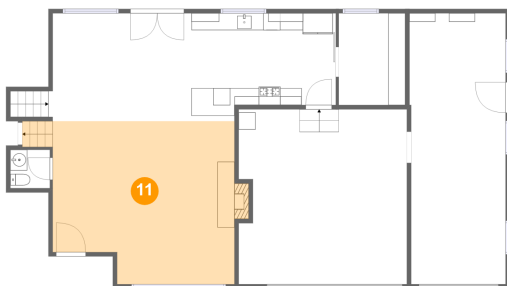

11 Floor 2 - Living Room

Dimensions: 21'4" x 19'2"
Area: 399 sq. ft
Counted as living area: Yes

Heated: Yes
Finished: Yes
Enclosed: Yes
Contiguous: Yes
Permitted: Yes
Wet space: No
Addition: No
Conversion: No