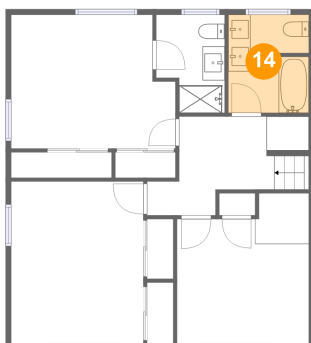

11 Floor 2 - Living Room

Dimensions: 21'4" x 19'2"
Area: 399 sq. ft
Counted as living area: Yes

Heated: Yes
Finished: Yes
Enclosed: Yes
Contiguous: Yes
Permitted: Yes
Wet space: No
Addition: No
Conversion: No

**24335 Northwest Dierdorff Road, Hillsboro,
Washington County, Oregon, United States, 97124**

12 Floor 2 - Garage

Dimensions: 19'10" x 20'7"
Area: 398 sq. ft
Counted as living area: No

Heated: No
Finished: No
Enclosed: Yes
Contiguous: Yes
Permitted: Yes
Wet space: No
Addition: No
Conversion: No

13 Floor 3 - Hall

Dimensions: 8'6" x 8'11"
Area: 91 sq. ft
Counted as living area: Yes

Heated: Yes
Finished: Yes
Enclosed: Yes
Contiguous: Yes
Permitted: Yes
Wet space: No
Addition: No
Conversion: No

14 Floor 3 - Bath

Dimensions: 7'3" x 8'10"
Area: 63 sq. ft
Counted as living area: Yes

Heated: Yes
Finished: Yes
Enclosed: Yes
Contiguous: Yes
Permitted: Yes
Wet space: Yes
Addition: No
Conversion: No

**24335 Northwest Dierdorff Road, Hillsboro,
Washington County, Oregon, United States, 97124**