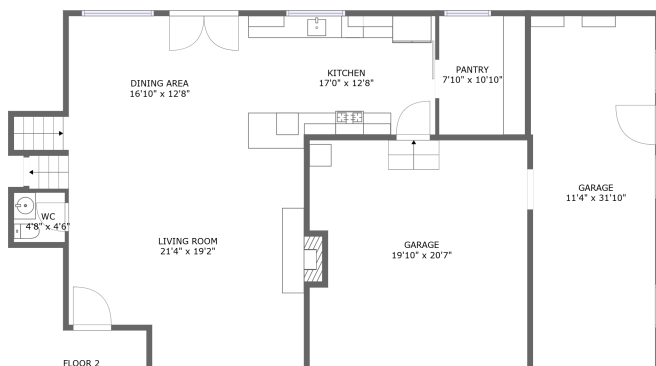

24335 Northwest Dierdorff Road, Hillsboro, Washington County, Oregon, United States, 97124

Property summary

2 Garages

4 Bedrooms

3 Bathrooms

1 Half baths

3 Floors

2,590 Gross living area sqft

3,403 Total sqft