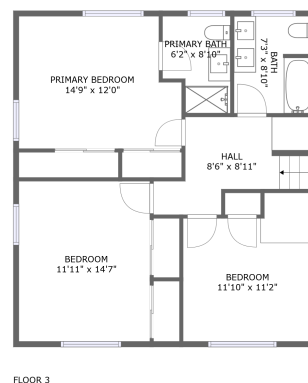

24335 Northwest Dierdorff Road, Hillsboro, Washington County, Oregon, United States, 97124

Property summary

2 Garages

4 Bedrooms

3 Bathrooms

1 Half baths

3 Floors

2,590 Gross living area sqft

3,403 Total sqft