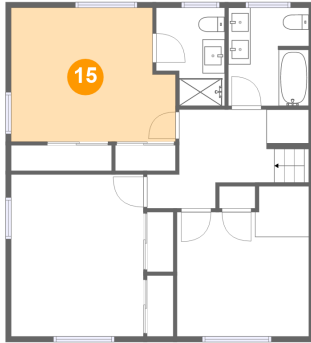

**24335 Northwest Dierdorff Road, Hillsboro,
Washington County, Oregon, United States, 97124**

15 Floor 3 - Primary Bedroom

Dimensions: 14'9" x 12'0"
Area: 166 sq. ft
Counted as living area: Yes

Heated: Yes
Finished: Yes
Enclosed: Yes
Contiguous: Yes
Permitted: Yes
Wet space: No
Addition: No
Conversion: No