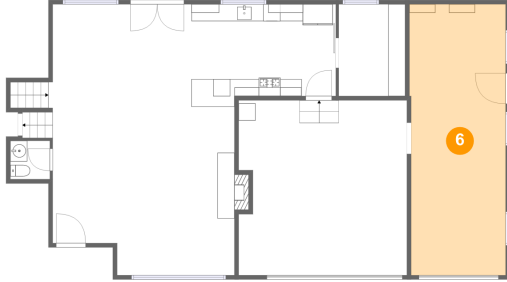

**24335 Northwest Dierdorff Road, Hillsboro,
Washington County, Oregon, United States, 97124**

6 Floor 2 - Garage

Dimensions: 11'4" x 31'10"
Area: 356 sq. ft
Counted as living area: No

Heated: No
Finished: No
Enclosed: Yes
Contiguous: Yes
Permitted: Yes
Wet space: No
Addition: No
Conversion: No