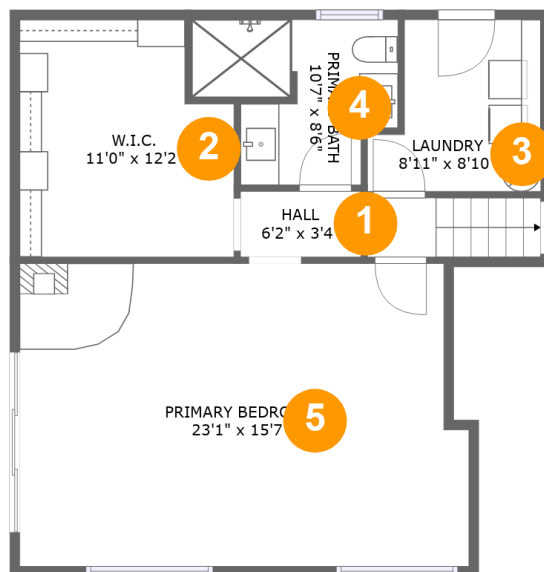

 **3,403** Total sqft

**24335 Northwest Dierdorff Road, Hillsboro,
Washington County, Oregon, United States, 97124**

Room dimensions

Floor 1

Total sqft: 739 Living area: 739

#		Dimensions	sqft	Counted as living area
1	Hall	6'2" x 3'4"	21 sq. ft	Yes
2	Cl	11'0" x 12'2"	123 sq. ft	Yes
3	Utility	8'11" x 8'10"	67 sq. ft	Yes
4	Primary Bath	10'7" x 8'6"	72 sq. ft	Yes
5	Primary Bedroom	23'1" x 15'7"	348 sq. ft	Yes

24335 Northwest Dierdorff Road, Hillsboro, Washington County, Oregon, United States, 97124

Room dimensions

Floor 2

Total sqft: 1815 Living area: 1002

#		Dimensions	sqft	Counted as living area
6	Garage	11'4" x 31'10"	356 sq. ft	No
7	Kitchen	17'0" x 12'8"	193 sq. ft	Yes
8	Bath	4'8" x 4'6"	21 sq. ft	Yes
9	Pantry	7'10" x 10'10"	85 sq. ft	Yes
10	Dining Room	16'10" x 12'8"	223 sq. ft	Yes
11	Living Room	21'4" x 19'2"	399 sq. ft	Yes
12	Garage	19'10" x 20'7"	398 sq. ft	No

**24335 Northwest Dierdorff Road, Hillsboro,
Washington County, Oregon, United States, 97124**

Room dimensions

Floor 3

Total sqft: 849 Living area: 849

#		Dimensions	sqft	Counted as living area
13	Hall	8'6" x 8'11"	91 sq. ft	Yes
14	Bath	7'3" x 8'10"	63 sq. ft	Yes
15	Primary Bedroom	14'9" x 12'0"	166 sq. ft	Yes
16	Bedroom	11'11" x 14'7"	173 sq. ft	Yes
17	Primary Bath	6'2" x 8'10"	48 sq. ft	Yes
18	Bedroom	11'10" x 11'2"	143 sq. ft	Yes