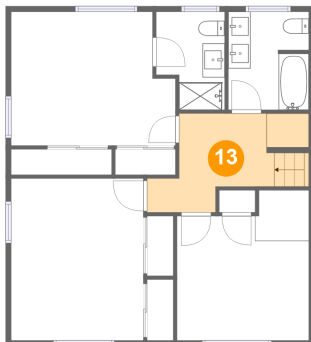

11 Floor 2 - Living Room

Dimensions: 21'4" x 19'2"
Area: 399 sq. ft
Counted as living area: Yes

Heated: Yes
Finished: Yes
Enclosed: Yes
Contiguous: Yes
Permitted: Yes
Wet space: No
Addition: No
Conversion: No

**24335 Northwest Dierdorff Road, Hillsboro,
Washington County, Oregon, United States, 97124**

12 Floor 2 - Garage

Dimensions: 19'10" x 20'7"
Area: 398 sq. ft
Counted as living area: No

Heated: No
Finished: No
Enclosed: Yes
Contiguous: Yes
Permitted: Yes
Wet space: No
Addition: No
Conversion: No

13 Floor 3 - Hall

Dimensions: 8'6" x 8'11"
Area: 91 sq. ft
Counted as living area: Yes

Heated: Yes
Finished: Yes
Enclosed: Yes
Contiguous: Yes
Permitted: Yes
Wet space: No
Addition: No
Conversion: No

14 Floor 3 - Bath

Dimensions: 7'3" x 8'10"
Area: 63 sq. ft
Counted as living area: Yes

Heated: Yes
Finished: Yes
Enclosed: Yes
Contiguous: Yes
Permitted: Yes
Wet space: Yes
Addition: No
Conversion: No

**24335 Northwest Dierdorff Road, Hillsboro,
Washington County, Oregon, United States, 97124**