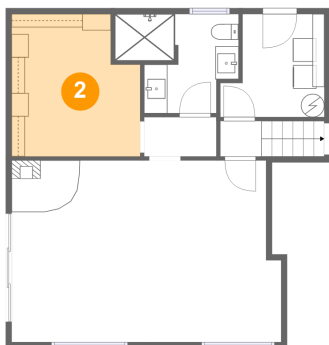

**24335 Northwest Dierdorff Road, Hillsboro,
Washington County, Oregon, United States, 97124**

Room dimensions

Floor 3

Total sqft: 849 Living area: 849

#		Dimensions	sqft	Counted as living area
13	Hall	8'6" x 8'11"	91 sq. ft	Yes
14	Bath	7'3" x 8'10"	63 sq. ft	Yes
15	Primary Bedroom	14'9" x 12'0"	166 sq. ft	Yes
16	Bedroom	11'11" x 14'7"	173 sq. ft	Yes
17	Primary Bath	6'2" x 8'10"	48 sq. ft	Yes
18	Bedroom	11'10" x 11'2"	143 sq. ft	Yes

**24335 Northwest Dierdorff Road, Hillsboro,
Washington County, Oregon, United States, 97124**

1 Floor 1 - Hall

Dimensions: 6'2" x 3'4"
Area: 21 sq. ft
Counted as living area: Yes

Heated: Yes
Finished: Yes
Enclosed: Yes
Contiguous: Yes
Permitted: Yes
Wet space: No
Addition: No
Conversion: No

2 Floor 1 - Cl

Dimensions: 11'0" x 12'2"
Area: 123 sq. ft
Counted as living area: Yes

Heated: Yes
Finished: Yes
Enclosed: Yes
Contiguous: Yes
Permitted: Yes
Wet space: No
Addition: No
Conversion: No

**24335 Northwest Dierdorff Road, Hillsboro,
Washington County, Oregon, United States, 97124**

3 Floor 1 - Utility

Dimensions: 8'11" x 8'10"
Area: 67 sq. ft
Counted as living area: Yes

Heated: Yes
Finished: Yes
Enclosed: Yes
Contiguous: Yes
Permitted: Yes
Wet space: No
Addition: No
Conversion: No