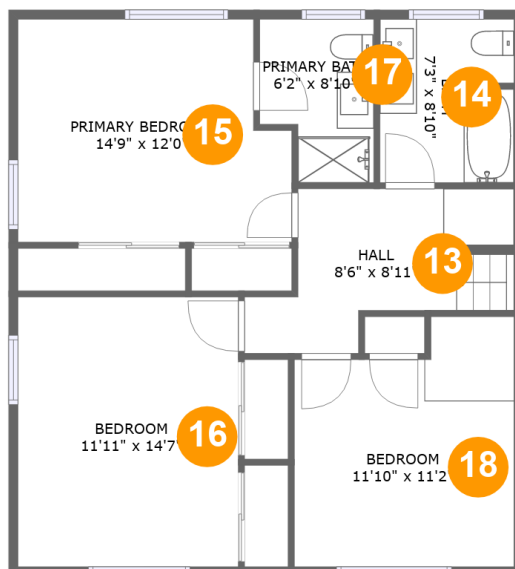

 **3,403** Total sqft

**24335 Northwest Dierdorff Road, Hillsboro,
Washington County, Oregon, United States, 97124**

Room dimensions

Floor 1

Total sqft: 739 Living area: 739

#		Dimensions	sqft	Counted as living area
1	Hall	6'2" x 3'4"	21 sq. ft	Yes
2	Cl	11'0" x 12'2"	123 sq. ft	Yes
3	Utility	8'11" x 8'10"	67 sq. ft	Yes
4	Primary Bath	10'7" x 8'6"	72 sq. ft	Yes
5	Primary Bedroom	23'1" x 15'7"	348 sq. ft	Yes

24335 Northwest Dierdorff Road, Hillsboro, Washington County, Oregon, United States, 97124

Room dimensions

Floor 2

Total sqft: 1815 Living area: 1002

#		Dimensions	sqft	Counted as living area
6	Garage	11'4" x 31'10"	356 sq. ft	No
7	Kitchen	17'0" x 12'8"	193 sq. ft	Yes
8	Bath	4'8" x 4'6"	21 sq. ft	Yes
9	Pantry	7'10" x 10'10"	85 sq. ft	Yes
10	Dining Room	16'10" x 12'8"	223 sq. ft	Yes
11	Living Room	21'4" x 19'2"	399 sq. ft	Yes
12	Garage	19'10" x 20'7"	398 sq. ft	No

**24335 Northwest Dierdorff Road, Hillsboro,
Washington County, Oregon, United States, 97124**

Room dimensions

Floor 3

Total sqft: 849 Living area: 849

#		Dimensions	sqft	Counted as living area
13	Hall	8'6" x 8'11"	91 sq. ft	Yes
14	Bath	7'3" x 8'10"	63 sq. ft	Yes
15	Primary Bedroom	14'9" x 12'0"	166 sq. ft	Yes
16	Bedroom	11'11" x 14'7"	173 sq. ft	Yes
17	Primary Bath	6'2" x 8'10"	48 sq. ft	Yes
18	Bedroom	11'10" x 11'2"	143 sq. ft	Yes

10 Floor 2 - Dining Room

Dimensions: 16'10" x 12'8"
Area: 223 sq. ft
Counted as living area: Yes

Heated: Yes
Finished: Yes
Enclosed: Yes
Contiguous: Yes
Permitted: Yes
Wet space: No
Addition: No
Conversion: No