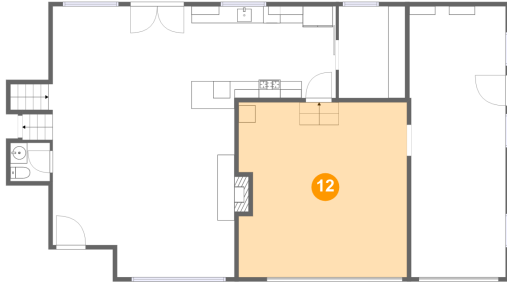

**24335 Northwest Dierdorff Road, Hillsboro,
Washington County, Oregon, United States, 97124**

12 Floor 2 - Garage

Dimensions: 19'10" x 20'7"
Area: 398 sq. ft
Counted as living area: No

Heated: No
Finished: No
Enclosed: Yes
Contiguous: Yes
Permitted: Yes
Wet space: No
Addition: No
Conversion: No