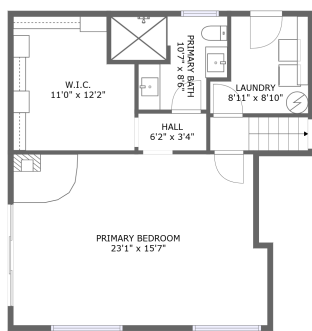

24335 Northwest Dierdorff Road, Hillsboro, Washington County, Oregon, United States, 97124

Property summary

2 Garages

4 Bedrooms

3 Bathrooms

1 Half baths

3 Floors

2,590 Gross living area sqft

3,403 Total sqft