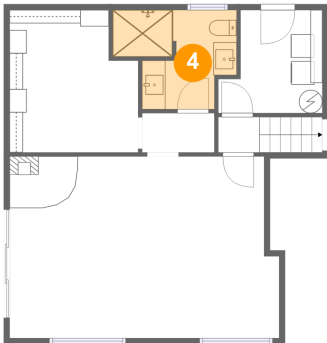

4 Floor 1 - Primary Bath

Dimensions: 10'7" x 8'6"
Area: 72 sq. ft
Counted as living area: Yes

Heated: Yes
Finished: Yes
Enclosed: Yes
Contiguous: Yes
Permitted: Yes
Wet space: Yes
Addition: No
Conversion: No