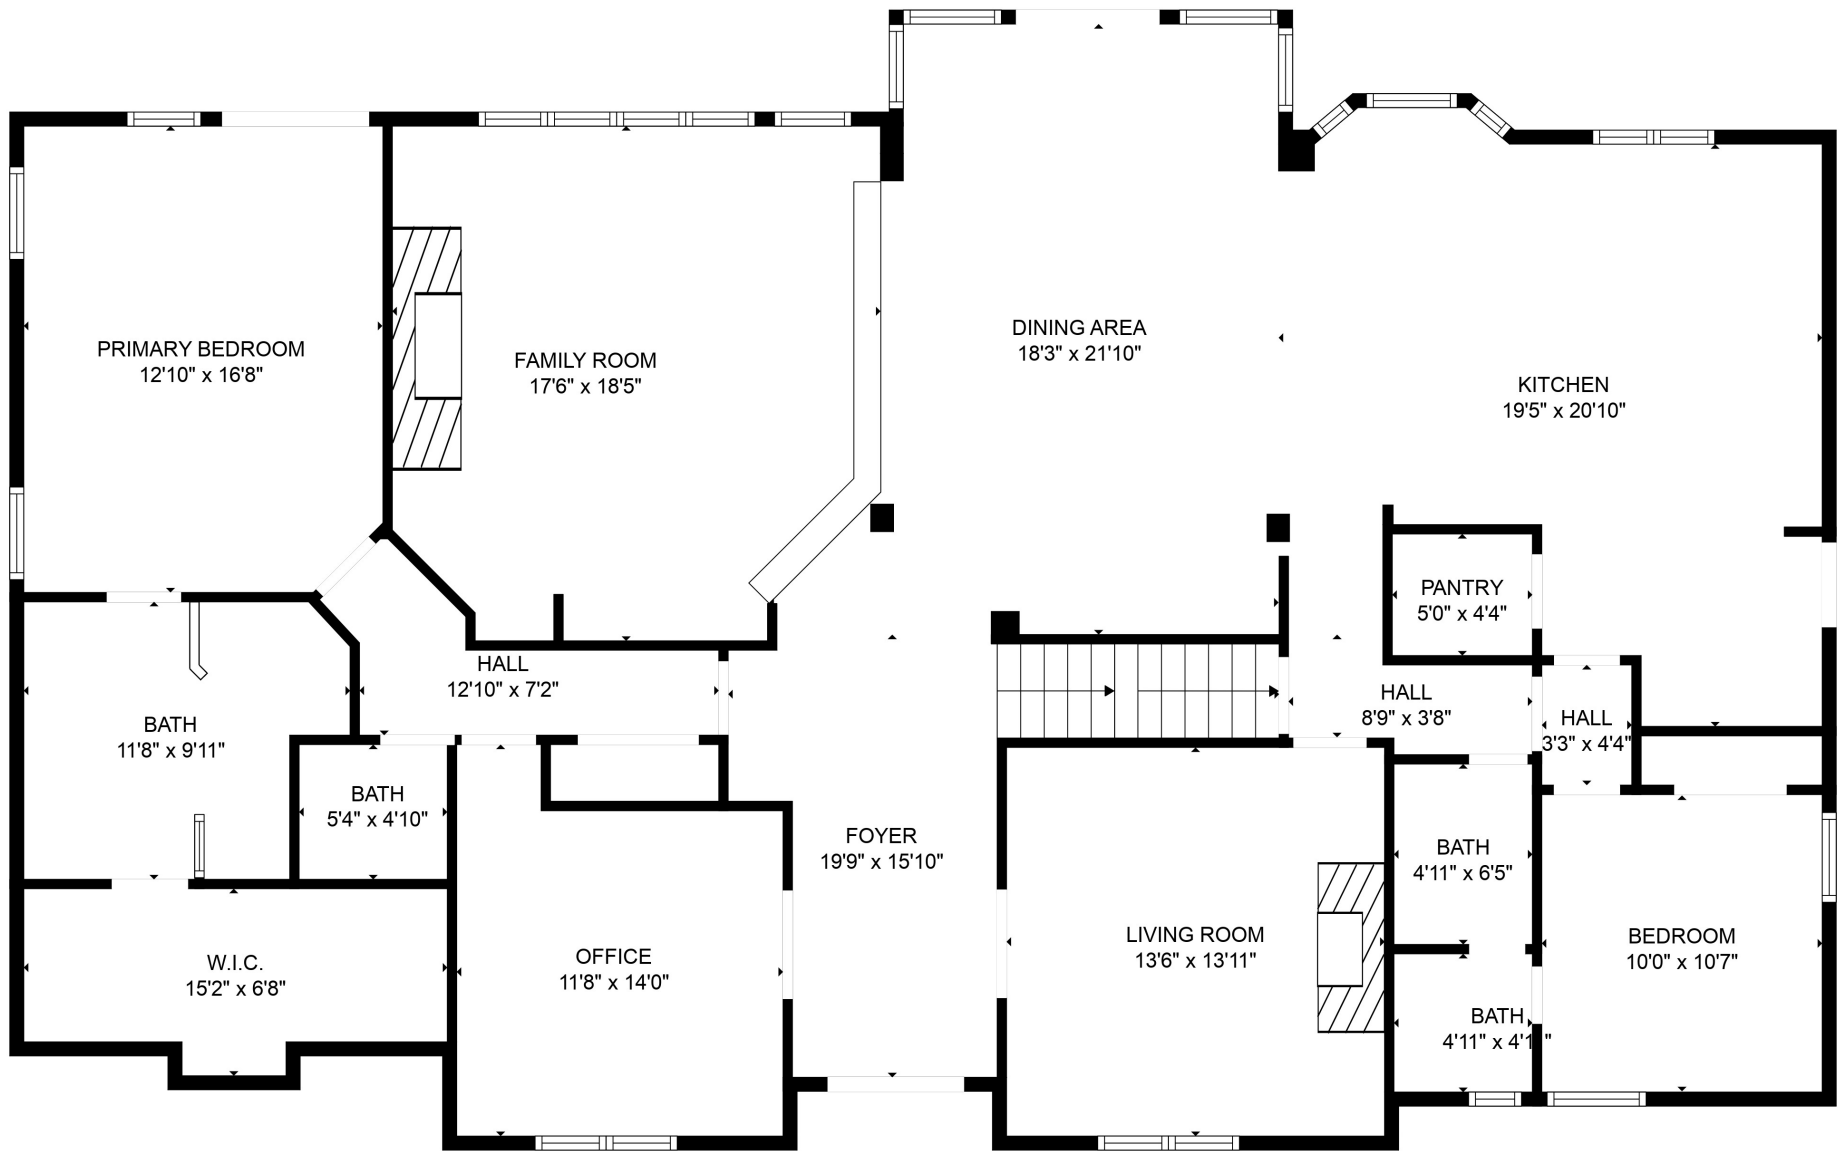

FLOOR 2

FLOOR 3

FLOOR 1

Total scanned area: 5497 sq. ft

Total scanned area: 5497 sq. ft

MEASUREMENTS ARE CALCULATED BY CUBICASA TECHNOLOGY. DEEMED HIGHLY RELIABLE BUT NOT GUARANTEED.

Total scanned area: 5497 sq. ft

MEASUREMENTS ARE CALCULATED BY CUBICASA TECHNOLOGY. DEEMED HIGHLY RELIABLE BUT NOT GUARANTEED.

Total scanned area: 5497 sq. ft

MEASUREMENTS ARE CALCULATED BY CUBICASA TECHNOLOGY. DEEMED HIGHLY RELIABLE BUT NOT GUARANTEED.