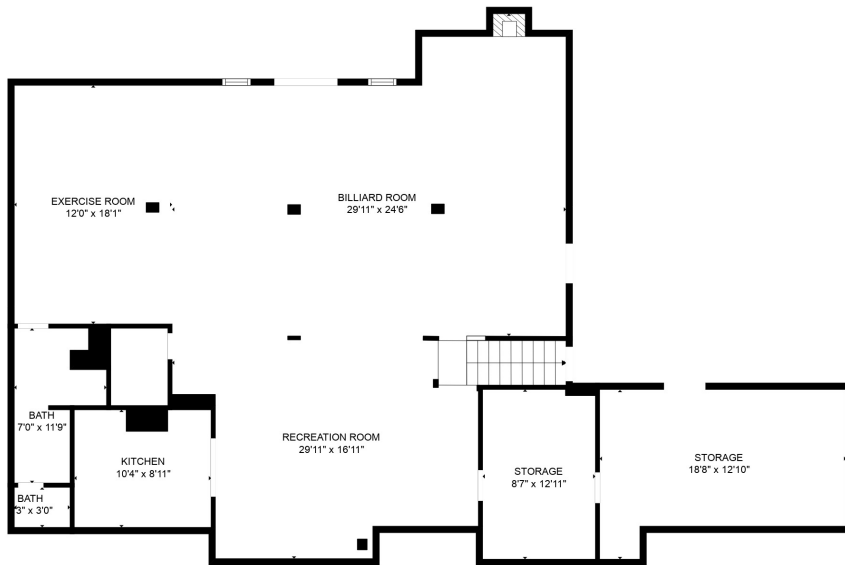

FLOOR 2

FLOOR 3

FLOOR 1

Total scanned area: 5497 sq. ft

Total scanned area: 5497 sq. ft

MEASUREMENTS ARE CALCULATED BY CUBICASA TECHNOLOGY. DEEMED HIGHLY RELIABLE BUT NOT GUARANTEED.

Total scanned area: 5497 sq. ft

MEASUREMENTS ARE CALCULATED BY CUBICASA TECHNOLOGY. DEEMED HIGHLY RELIABLE BUT NOT GUARANTEED.

Total scanned area: 5497 sq. ft

MEASUREMENTS ARE CALCULATED BY CUBICASA TECHNOLOGY. DEEMED HIGHLY RELIABLE BUT NOT GUARANTEED.