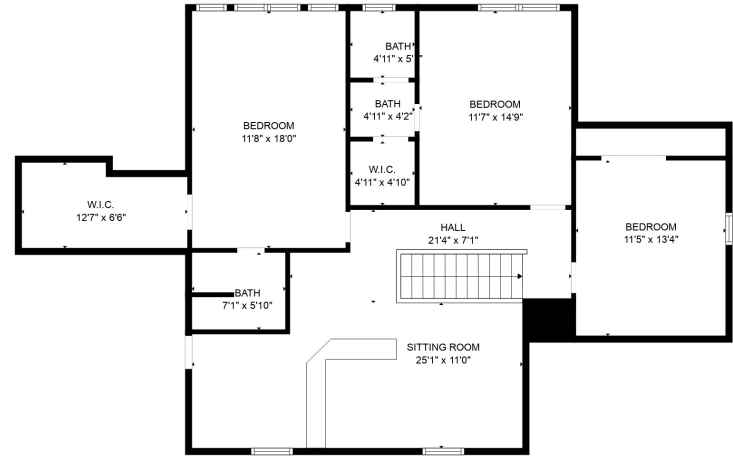

FLOOR 2

FLOOR 3

FLOOR 1

Total scanned area: 5497 sq. ft

Total scanned area: 5497 sq. ft

MEASUREMENTS ARE CALCULATED BY CUBICASA TECHNOLOGY. DEEMED HIGHLY RELIABLE BUT NOT GUARANTEED.

Total scanned area: 5497 sq. ft

MEASUREMENTS ARE CALCULATED BY CUBICASA TECHNOLOGY. DEEMED HIGHLY RELIABLE BUT NOT GUARANTEED.

Total scanned area: 5497 sq. ft

MEASUREMENTS ARE CALCULATED BY CUBICASA TECHNOLOGY. DEEMED HIGHLY RELIABLE BUT NOT GUARANTEED.