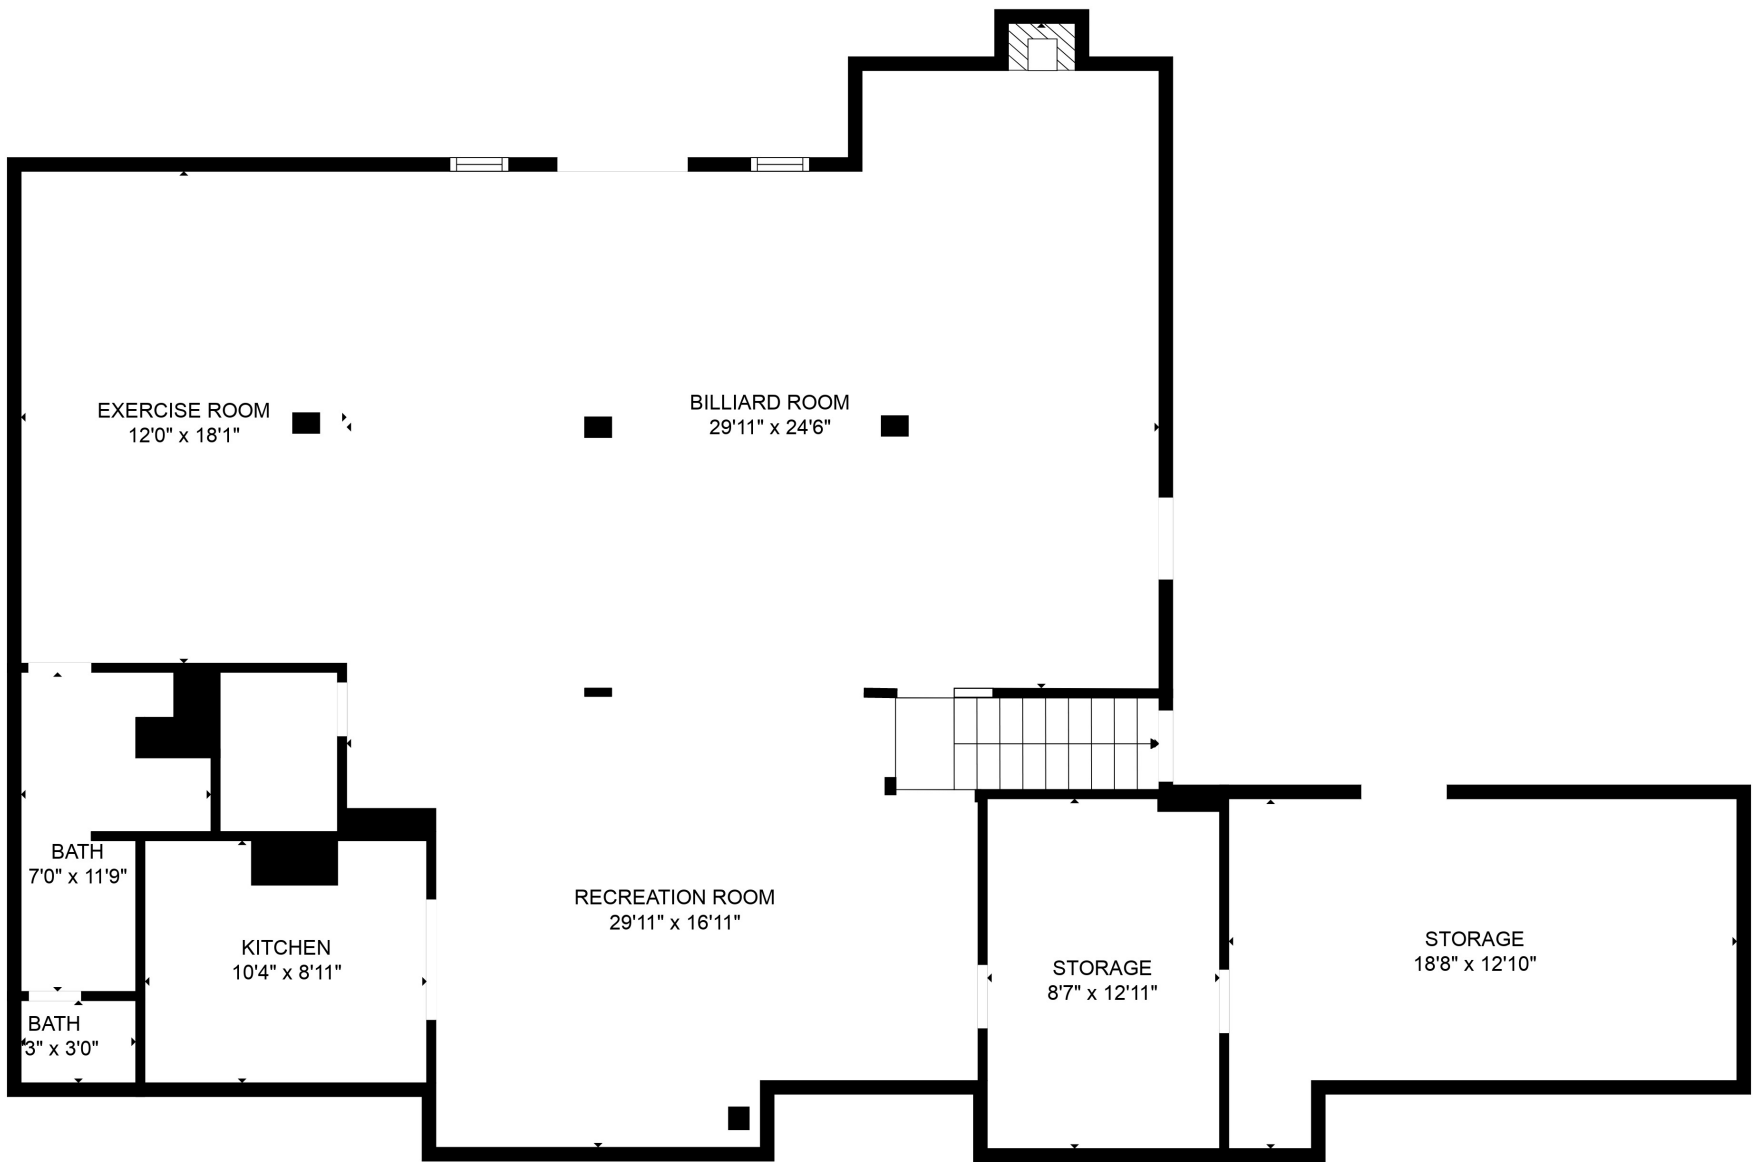

FLOOR 2

FLOOR 3

FLOOR 1

Total scanned area: 5497 sq. ft

Total scanned area: 5497 sq. ft

MEASUREMENTS ARE CALCULATED BY CUBICASA TECHNOLOGY. DEEMED HIGHLY RELIABLE BUT NOT GUARANTEED.

Total scanned area: 5497 sq. ft

MEASUREMENTS ARE CALCULATED BY CUBICASA TECHNOLOGY. DEEMED HIGHLY RELIABLE BUT NOT GUARANTEED.

Total scanned area: 5497 sq. ft

MEASUREMENTS ARE CALCULATED BY CUBICASA TECHNOLOGY. DEEMED HIGHLY RELIABLE BUT NOT GUARANTEED.