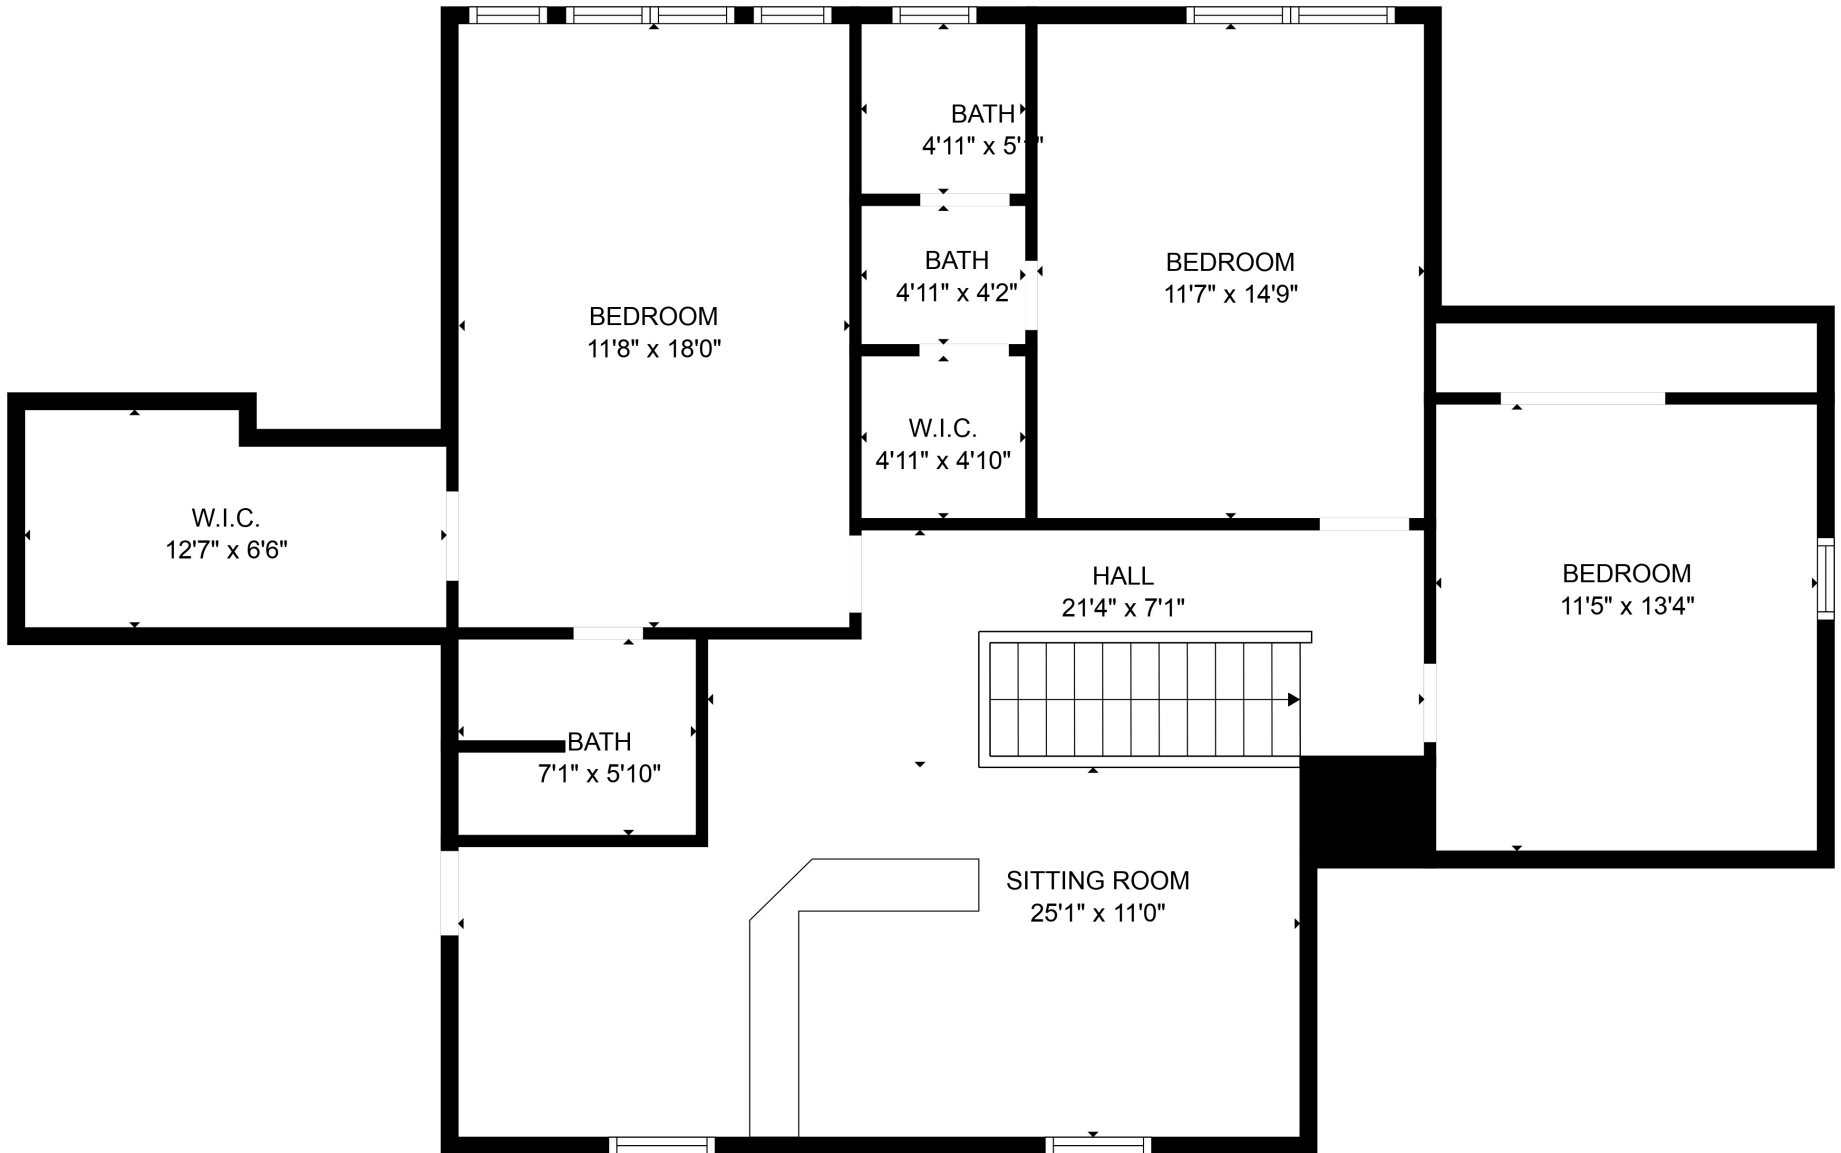

FLOOR 2

FLOOR 3

FLOOR 1

Total scanned area: 5497 sq. ft

Total scanned area: 5497 sq. ft

MEASUREMENTS ARE CALCULATED BY CUBICASA TECHNOLOGY. DEEMED HIGHLY RELIABLE BUT NOT GUARANTEED.

Total scanned area: 5497 sq. ft

MEASUREMENTS ARE CALCULATED BY CUBICASA TECHNOLOGY. DEEMED HIGHLY RELIABLE BUT NOT GUARANTEED.

Total scanned area: 5497 sq. ft

MEASUREMENTS ARE CALCULATED BY CUBICASA TECHNOLOGY. DEEMED HIGHLY RELIABLE BUT NOT GUARANTEED.