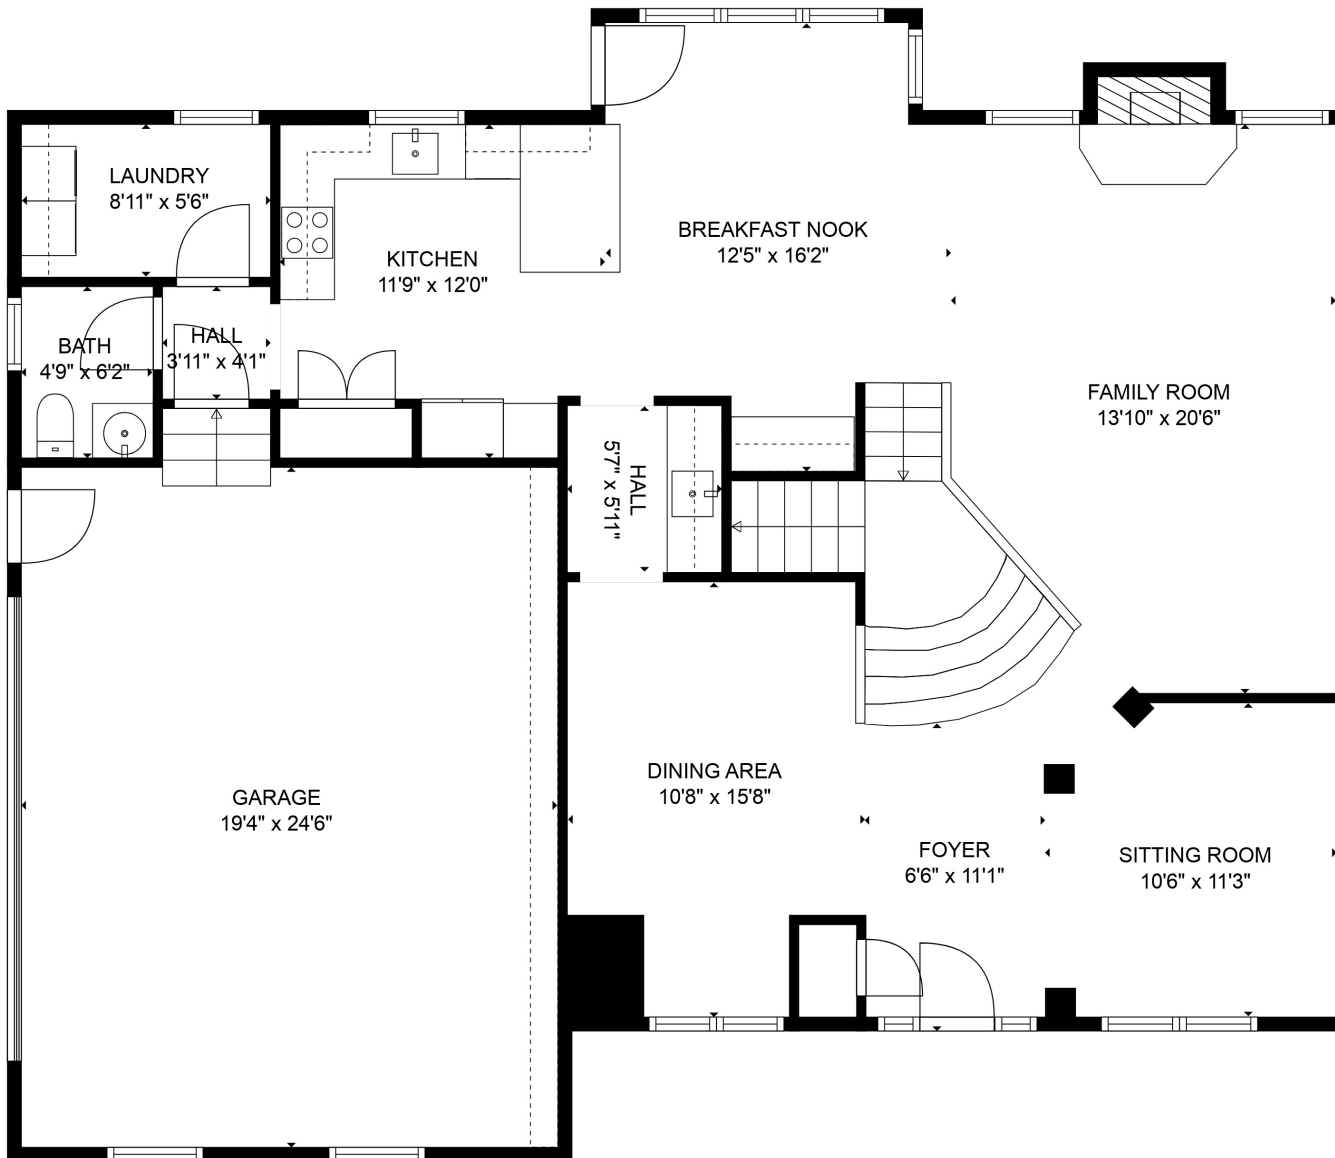

FLOOR 1

FLOOR 2

Total scanned area: 3320 sq. ft

SIZES AND DIMENSIONS ARE APPROXIMATE. ACTUAL MAY VARY.

Total scanned area: 3320 sq. ft

SIZES AND DIMENSIONS ARE APPROXIMATE. ACTUAL MAY VARY.

Total scanned area: 3320 sq. ft

SIZES AND DIMENSIONS ARE APPROXIMATE. ACTUAL MAY VARY.