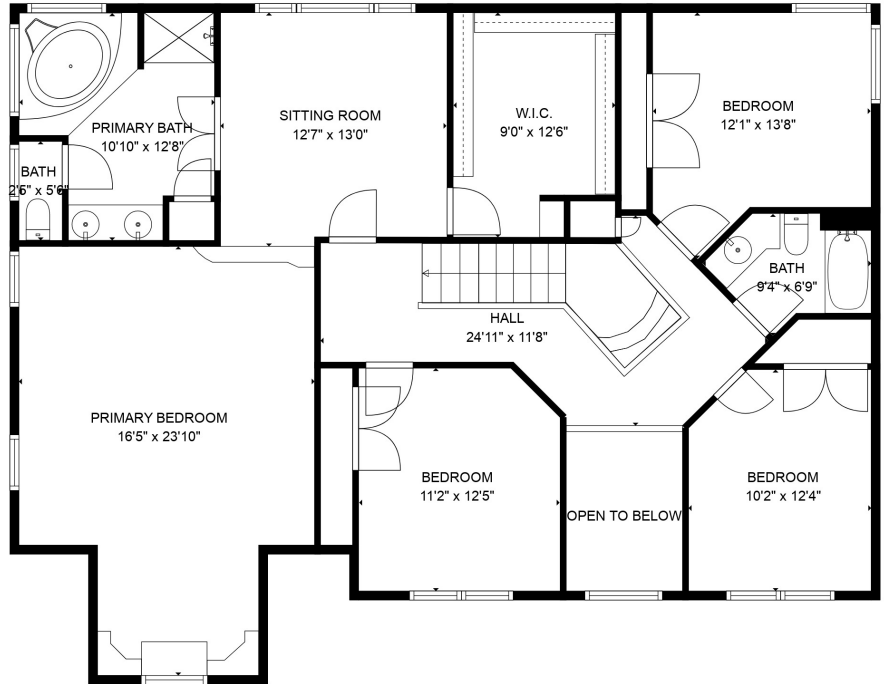

FLOOR 1

FLOOR 2

Total scanned area: 3320 sq. ft

SIZES AND DIMENSIONS ARE APPROXIMATE. ACTUAL MAY VARY.

Total scanned area: 3320 sq. ft

SIZES AND DIMENSIONS ARE APPROXIMATE. ACTUAL MAY VARY.

Total scanned area: 3320 sq. ft

SIZES AND DIMENSIONS ARE APPROXIMATE. ACTUAL MAY VARY.