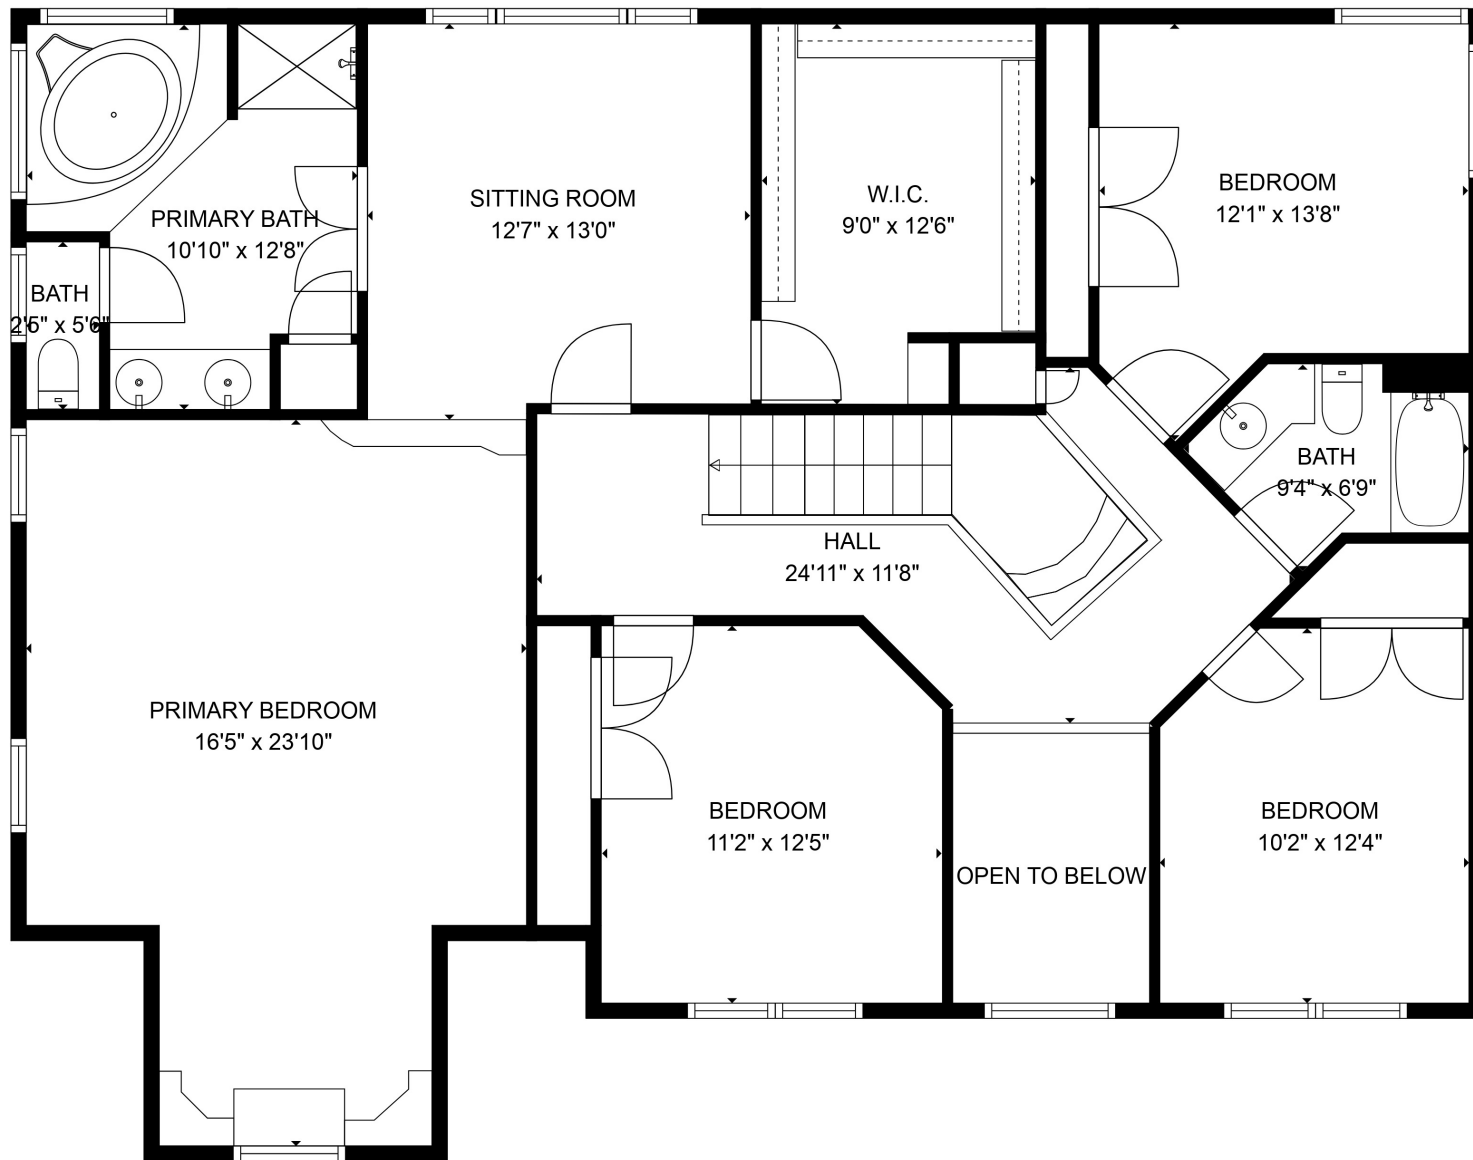

FLOOR 1

FLOOR 2

Total scanned area: 3320 sq. ft

SIZES AND DIMENSIONS ARE APPROXIMATE. ACTUAL MAY VARY.

Total scanned area: 3320 sq. ft

SIZES AND DIMENSIONS ARE APPROXIMATE. ACTUAL MAY VARY.

Total scanned area: 3320 sq. ft

SIZES AND DIMENSIONS ARE APPROXIMATE. ACTUAL MAY VARY.