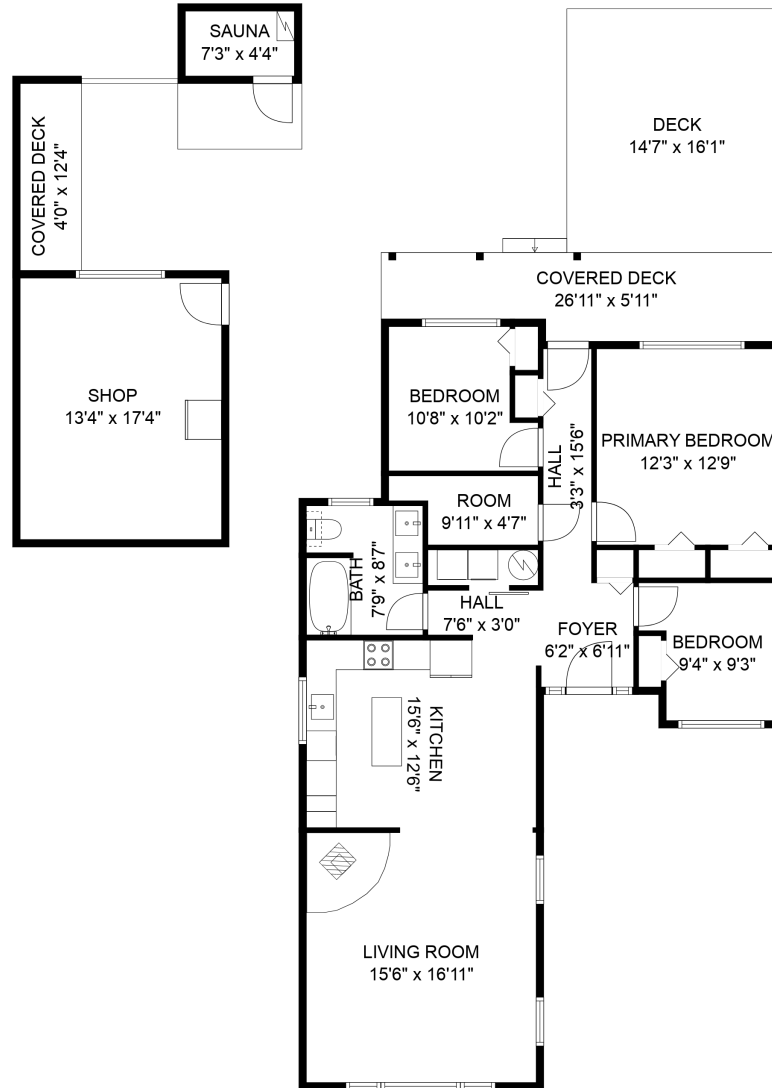

42474 Yarrow Central Rd

Dayton MacGregor PREC*
604-991-0476
dm@daytonsells.com

Estimated Areas:

Main Floor: 1206 sq. ft

Total: 1206 Sq. Ft