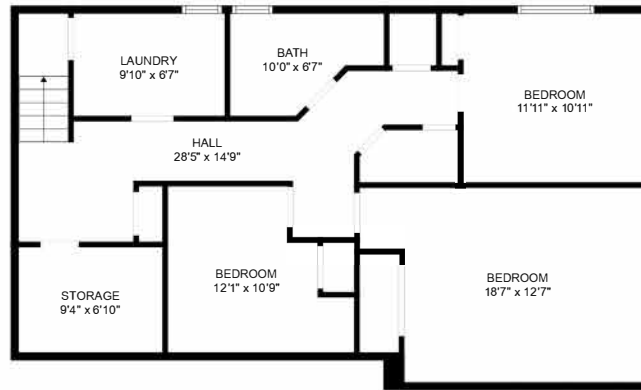

FLOOR 2

FLOOR 1

Estimated areas

FLOOR 1: 1077 sq. ft
 FLOOR 2: 1077 sq. ft
 TOTAL 2154 sq. ft

Sizes and dimensions may have a slight variation from actual sizes. E&O Insured.

Estimated areas

FLOOR 1:1077 sq. ft

FLOOR 2:1077 sq. ft

TOTAL 2154 sq. ft

Sizes and dimensions may have a slight variation from actual sizes. E&O Insured.

Estimated areas

FLOOR 1: 1077 sq. ft

FLOOR 2: 1077 sq. ft

TOTAL 2154 sq. ft

Sizes and dimensions may have a slight variation from actual sizes. E&O Insured.