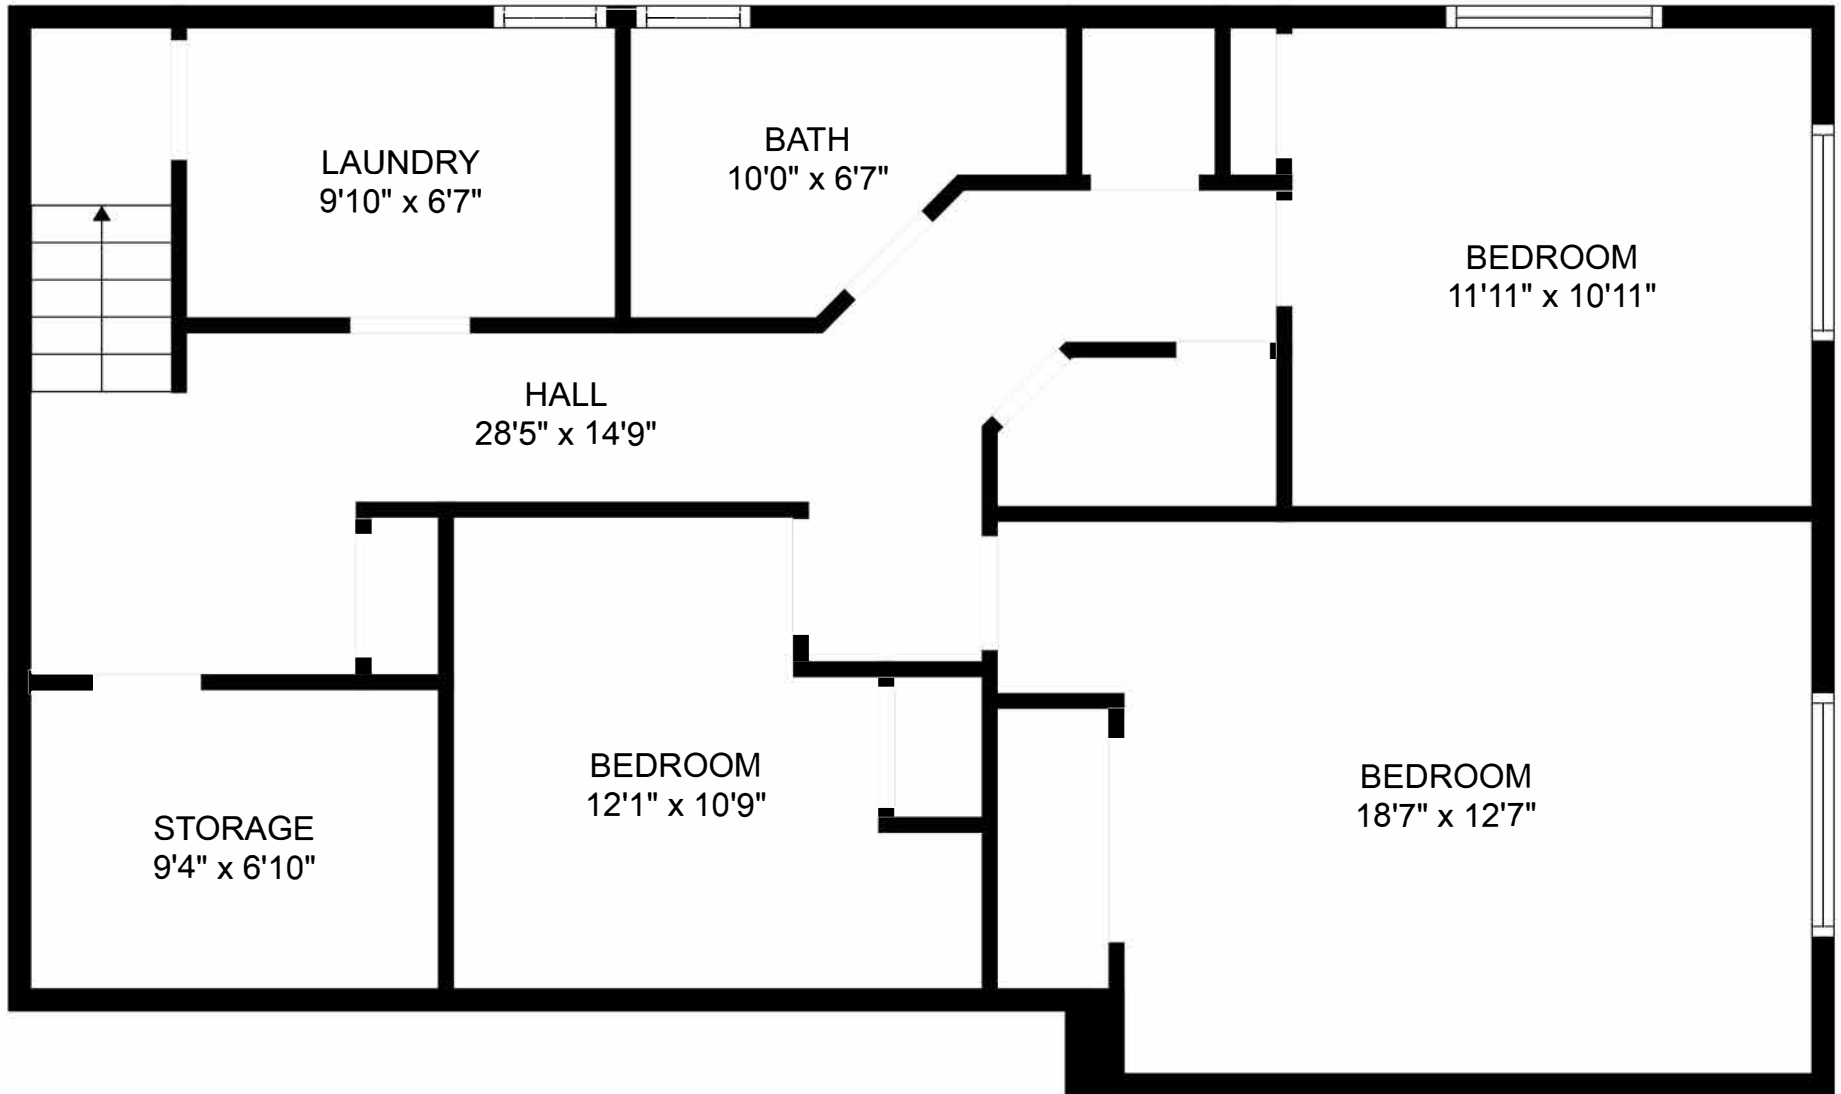

FLOOR 2

FLOOR 1

Estimated areas

FLOOR 1: 1077 sq. ft
 FLOOR 2: 1077 sq. ft
 TOTAL 2154 sq. ft

Sizes and dimensions may have a slight variation from actual sizes. E&O Insured.

Estimated areas

FLOOR 1:1077 sq. ft

FLOOR 2:1077 sq. ft

TOTAL 2154 sq. ft

Sizes and dimensions may have a slight variation from actual sizes. E&O Insured.

Estimated areas

FLOOR 1: 1077 sq. ft

FLOOR 2: 1077 sq. ft

TOTAL 2154 sq. ft

Sizes and dimensions may have a slight variation from actual sizes. E&O Insured.