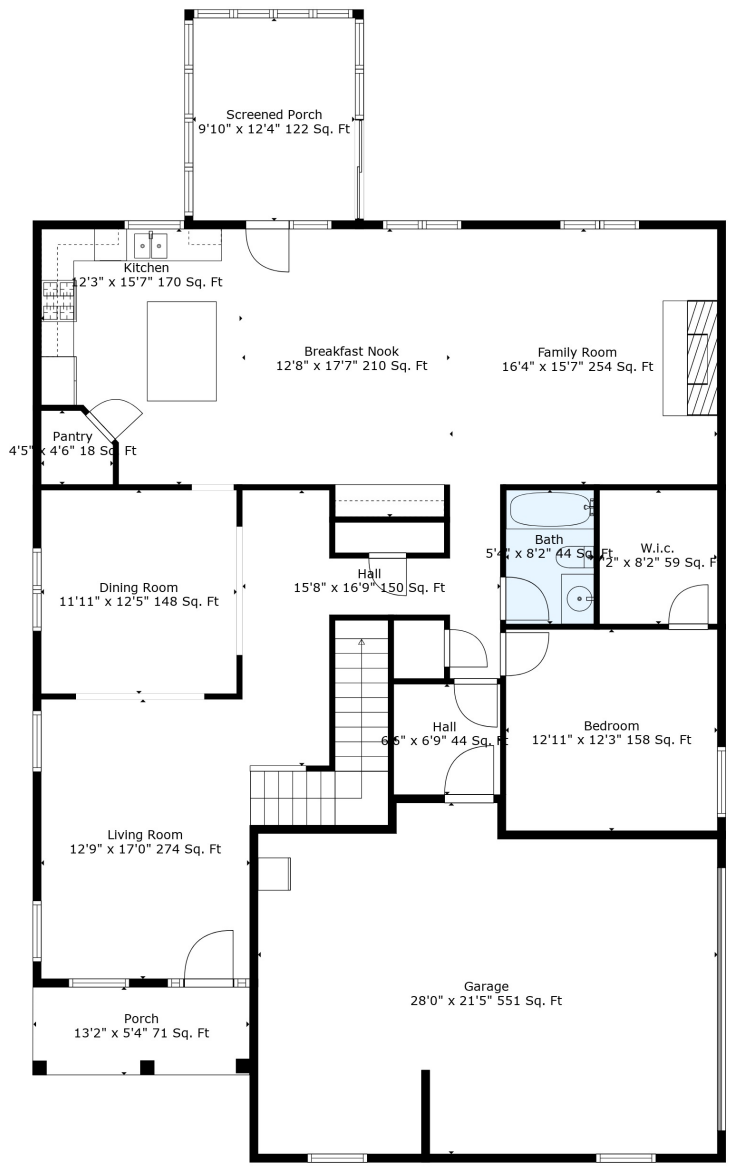

**TOTAL: 3441 sq. ft**

FLOOR 1: 1607 sq. ft, FLOOR 2: 1834 sq. ft

EXCLUDED AREAS: GARAGE: 551 sq. ft, SCREENED PORCH: 122 sq. ft, PORCH: 71 sq. ft,  
OPEN TO BELOW: 254 sq. ft

Measurements Are Highly Accurate But Not Guaranteed By Five-media.com