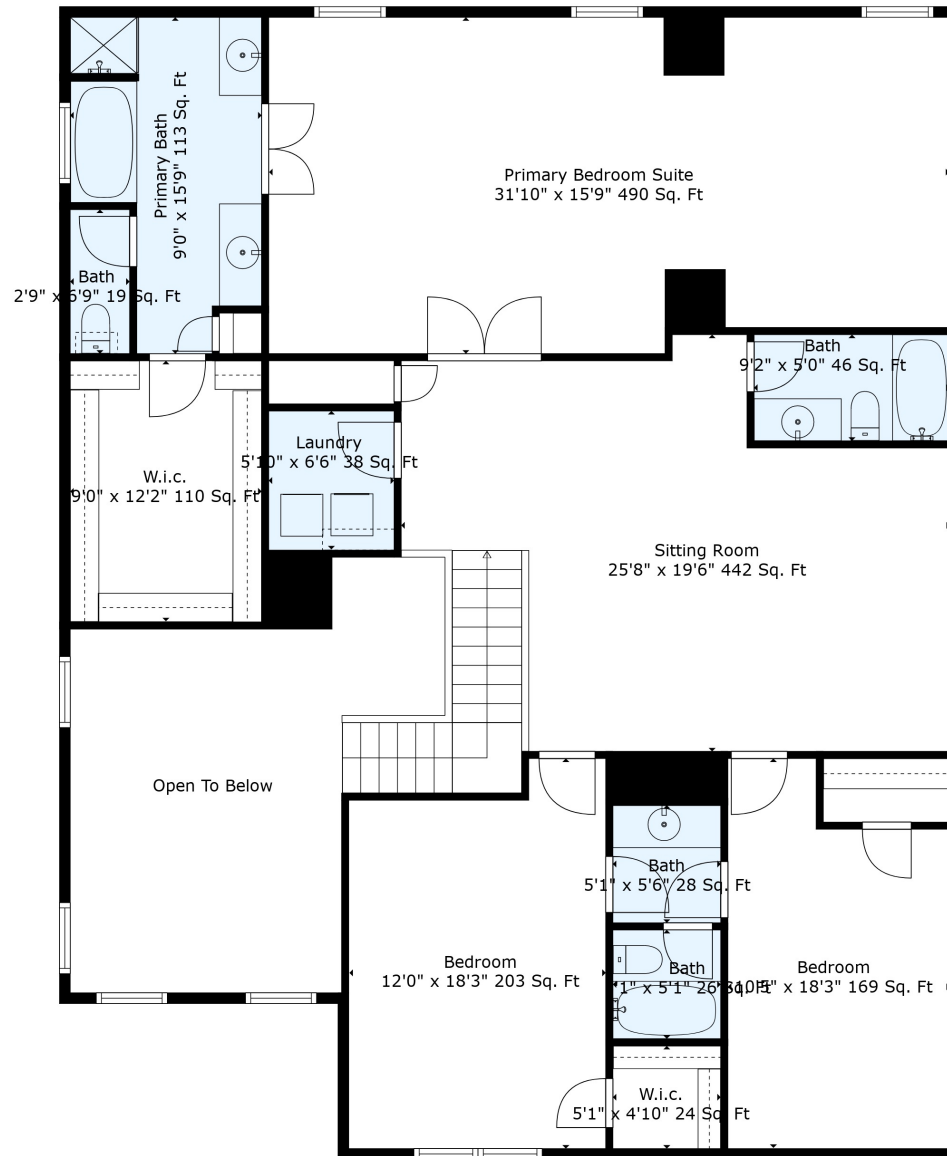

**TOTAL: 3441 sq. ft**

FLOOR 1: 1607 sq. ft, FLOOR 2: 1834 sq. ft

EXCLUDED AREAS: GARAGE: 551 sq. ft, SCREENED PORCH: 122 sq. ft, PORCH: 71 sq. ft,  
OPEN TO BELOW: 254 sq. ft

Measurements Are Highly Accurate But Not Guaranteed By Five-media.com