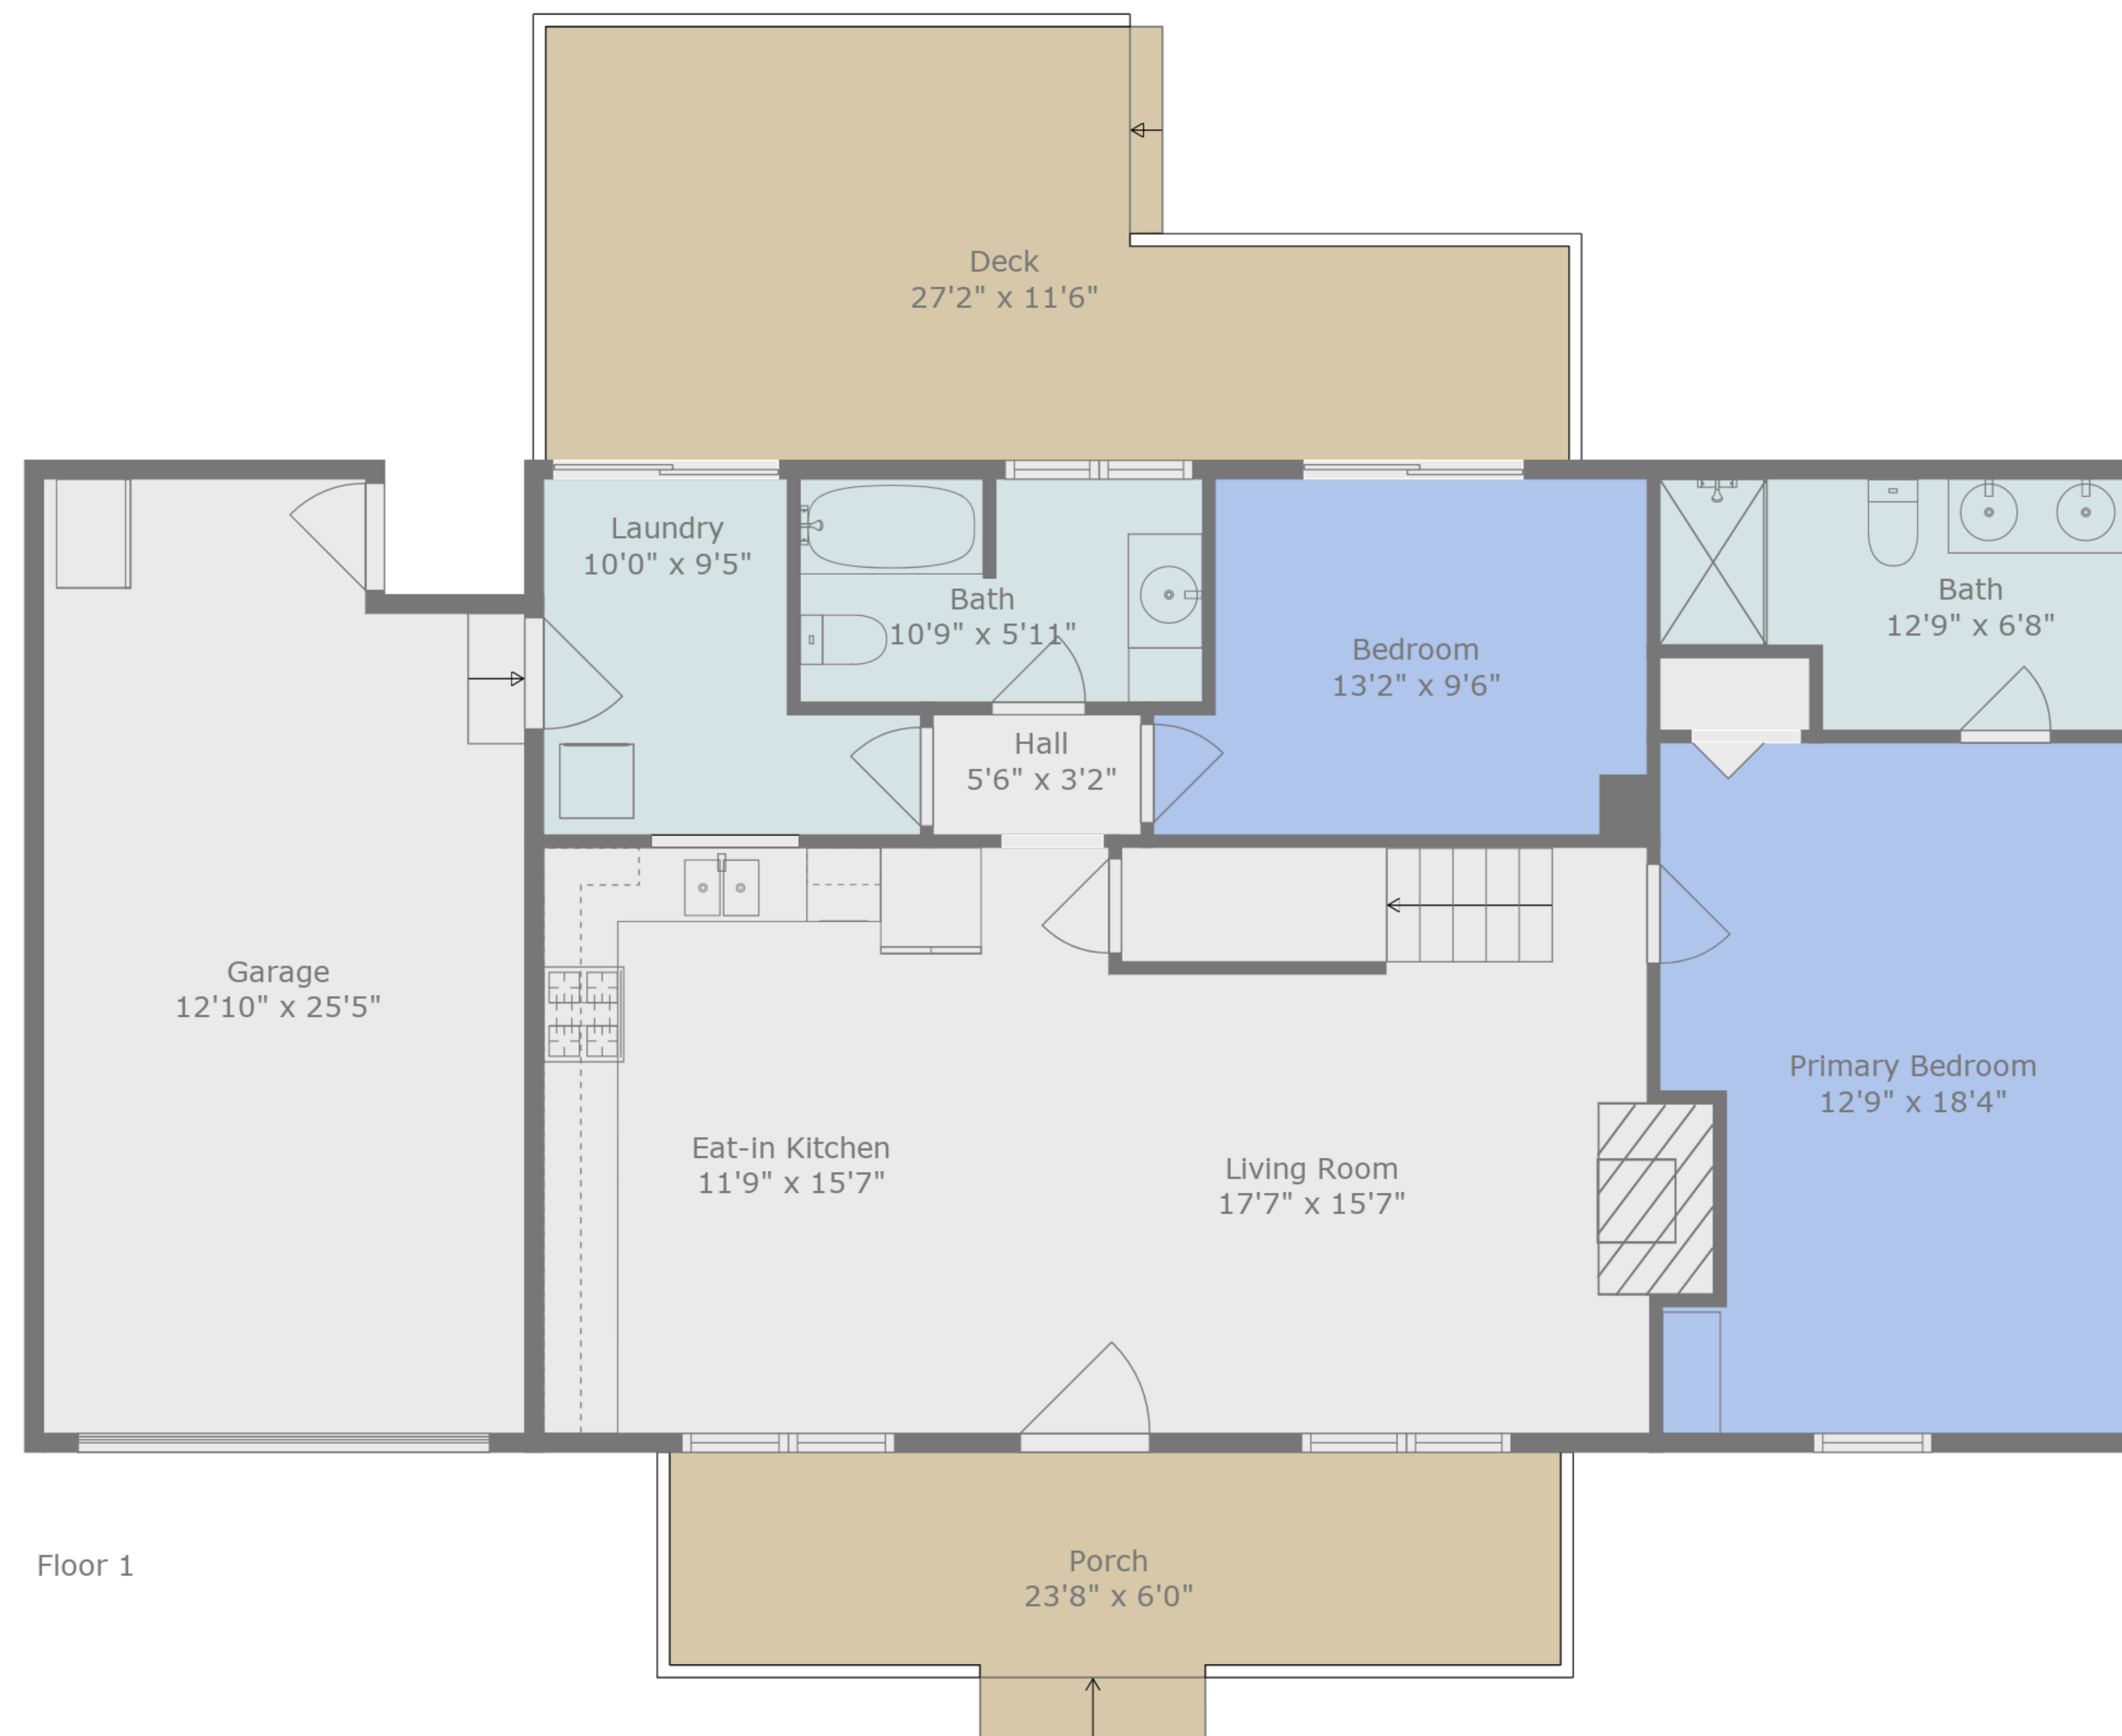

**TOTAL: 1440 sq. ft**

FLOOR 1: 1081 sq. ft, FLOOR 2: 359 sq. ft

EXCLUDED AREAS: GARAGE: 311 sq. ft, DECK: 251 sq. ft, PORCH: 147 sq. ft,  
LOW CEILING: 60 sq. ft

Measurements Are Deemed Highly Reliable, But Not Guaranteed.

Floor 2

Floor 1

**TOTAL: 1440 sq. ft**

FLOOR 1: 1081 sq. ft, FLOOR 2: 359 sq. ft

EXCLUDED AREAS: GARAGE: 311 sq. ft, DECK: 251 sq. ft, PORCH: 147 sq. ft,  
LOW CEILING: 60 sq. ft

Measurements Are Deemed Highly Reliable, But Not Guaranteed.