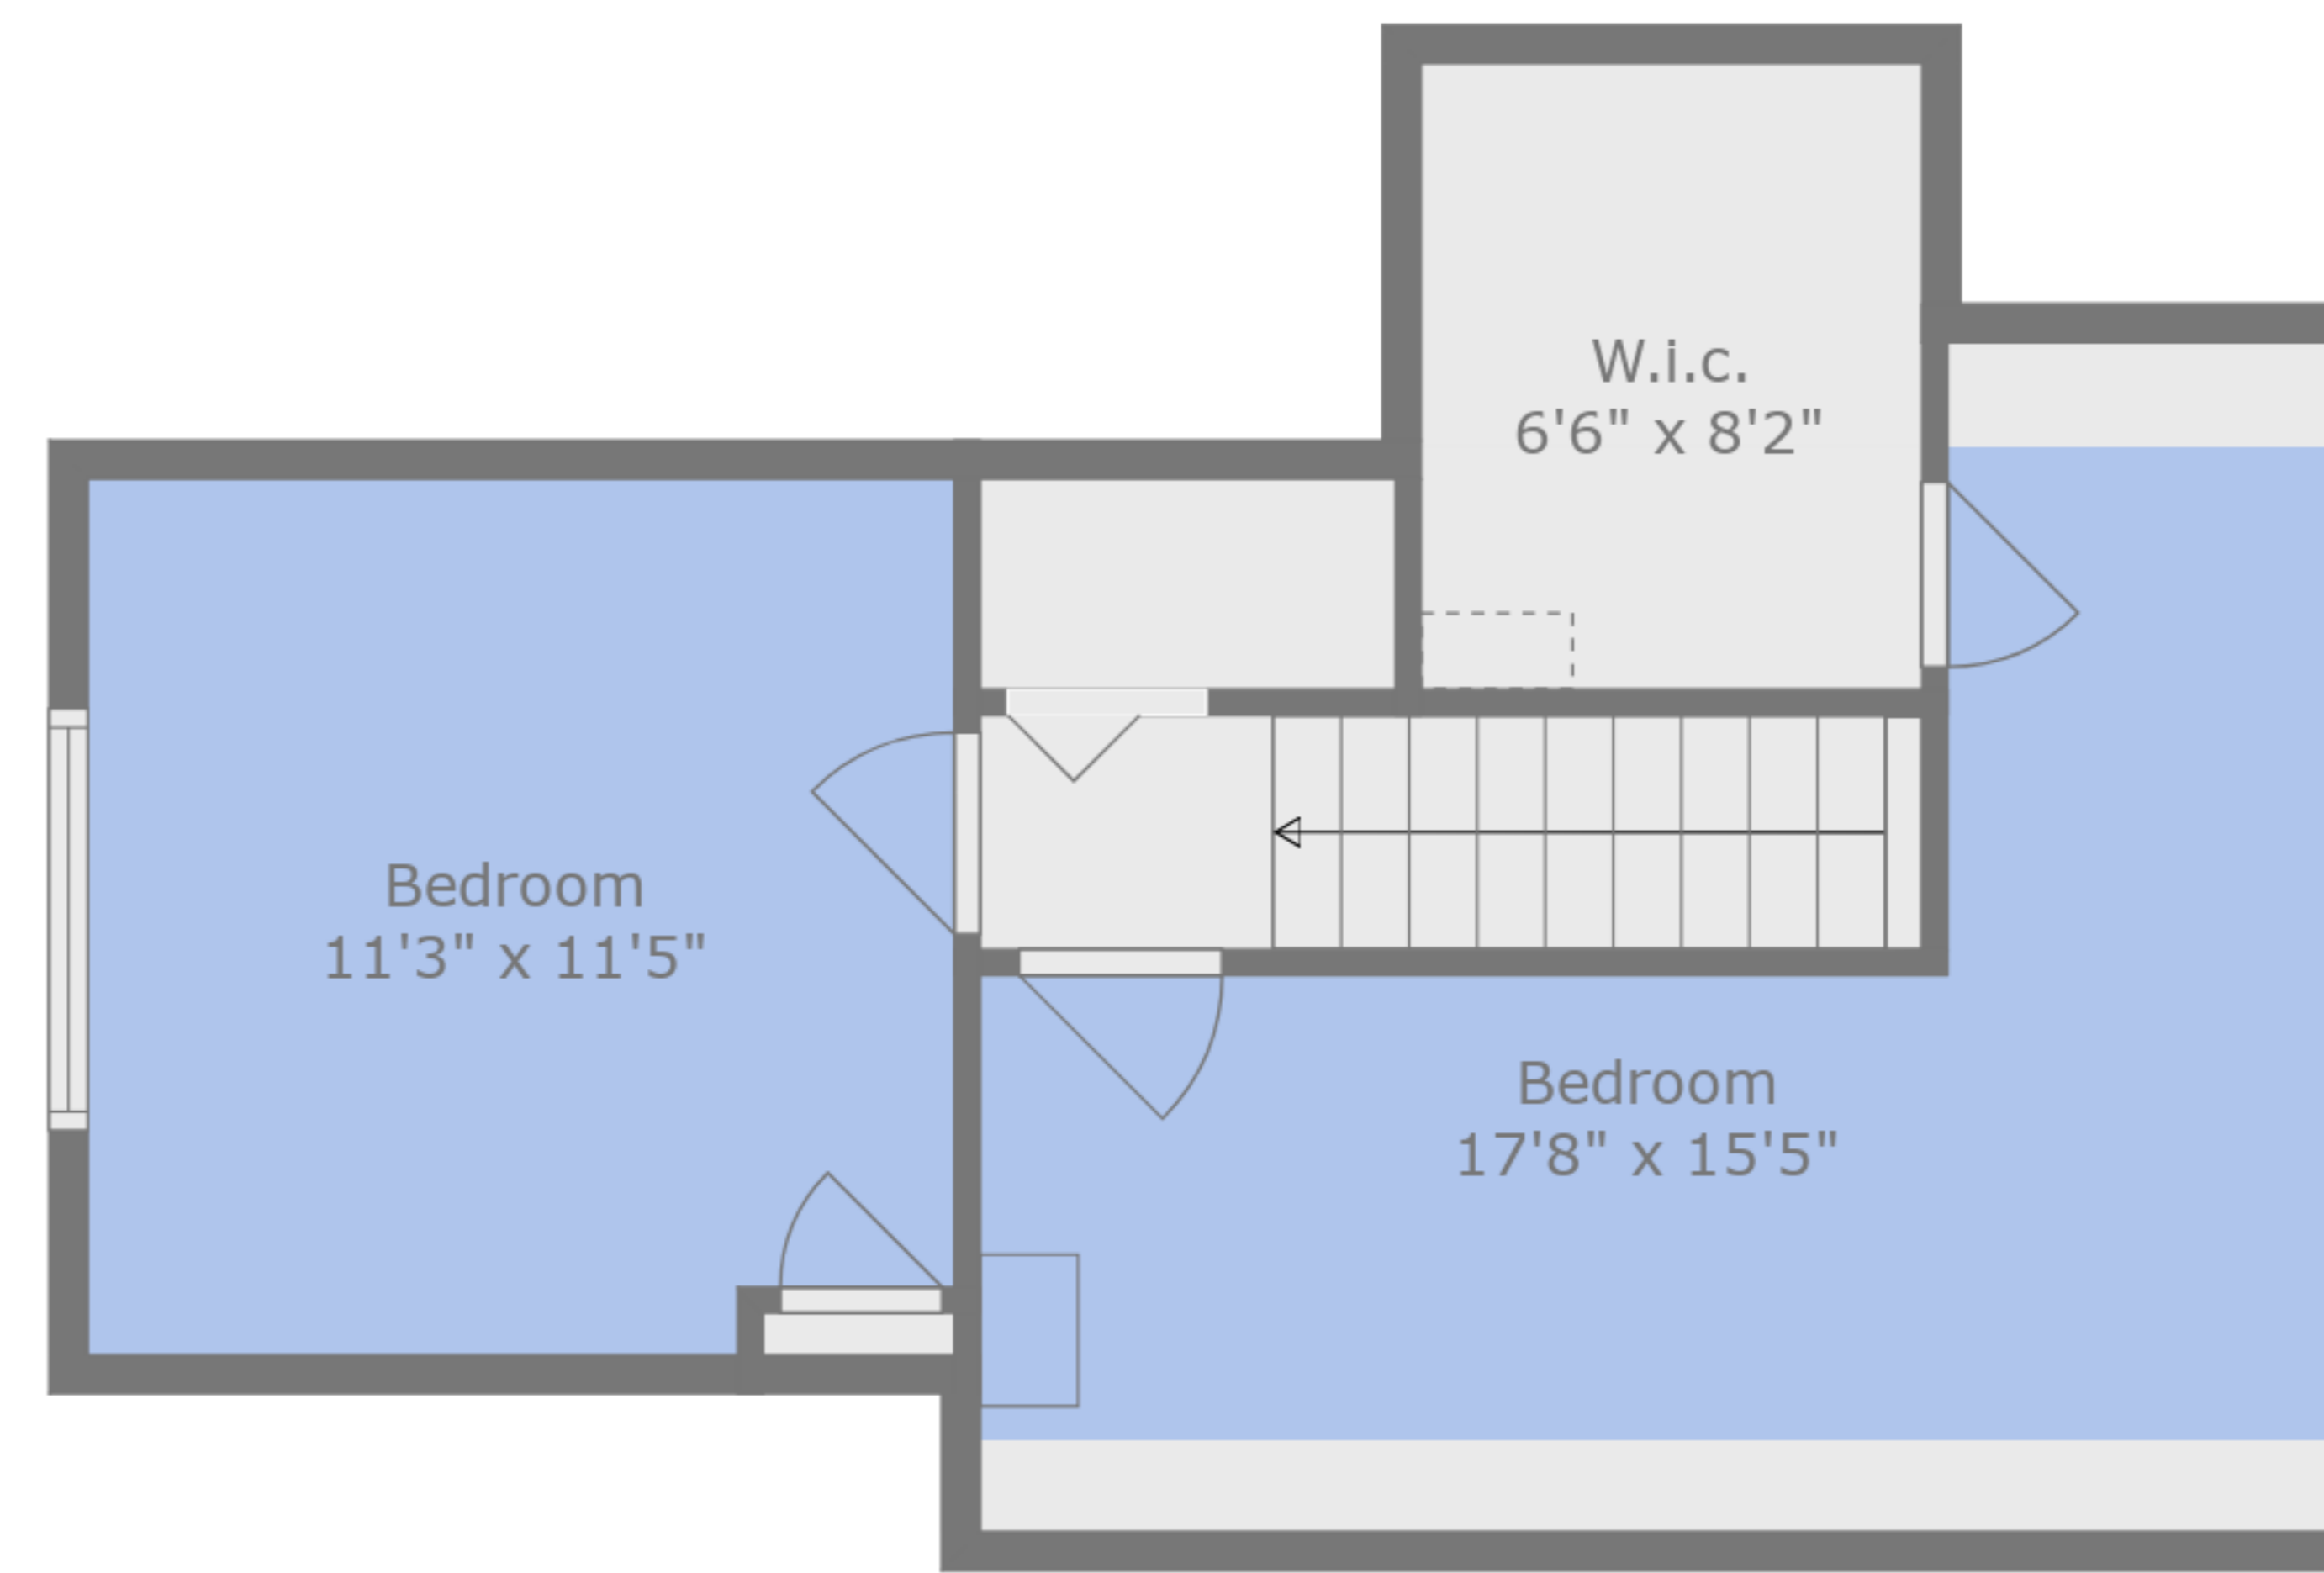

**TOTAL: 1440 sq. ft**

FLOOR 1: 1081 sq. ft, FLOOR 2: 359 sq. ft

EXCLUDED AREAS: GARAGE: 311 sq. ft, DECK: 251 sq. ft, PORCH: 147 sq. ft,  
LOW CEILING: 60 sq. ft

Measurements Are Deemed Highly Reliable, But Not Guaranteed.

Floor 2

Floor 1

**TOTAL: 1440 sq. ft**

FLOOR 1: 1081 sq. ft, FLOOR 2: 359 sq. ft

EXCLUDED AREAS: GARAGE: 311 sq. ft, DECK: 251 sq. ft, PORCH: 147 sq. ft,  
LOW CEILING: 60 sq. ft

Measurements Are Deemed Highly Reliable, But Not Guaranteed.