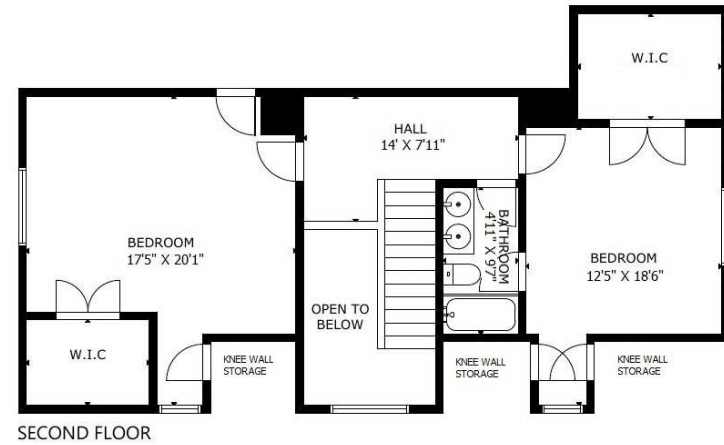

415 Summers Walk Circle Garner, NC 27529

The following dimensions are approximate interior wall to wall dimensions, measured on site, from the widest portion of each room, then calculated to Feet/Inches from Rounded Decimal Feet. Information deemed reliable, but not guaranteed.