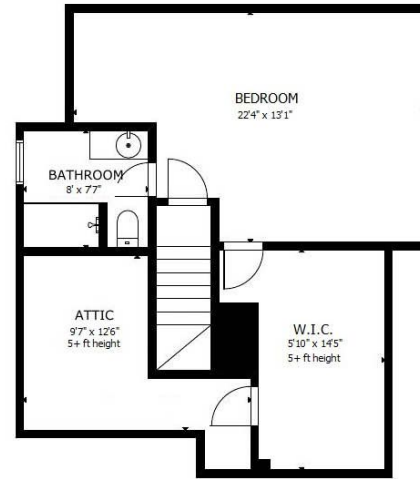

415 Summers Walk Circle Garner, NC 27529

The following dimensions are approximate interior wall to wall dimensions, measured on site, from the widest portion of each room, then calculated to Feet/Inches from Rounded Decimal Feet. Information deemed reliable, but not guaranteed.