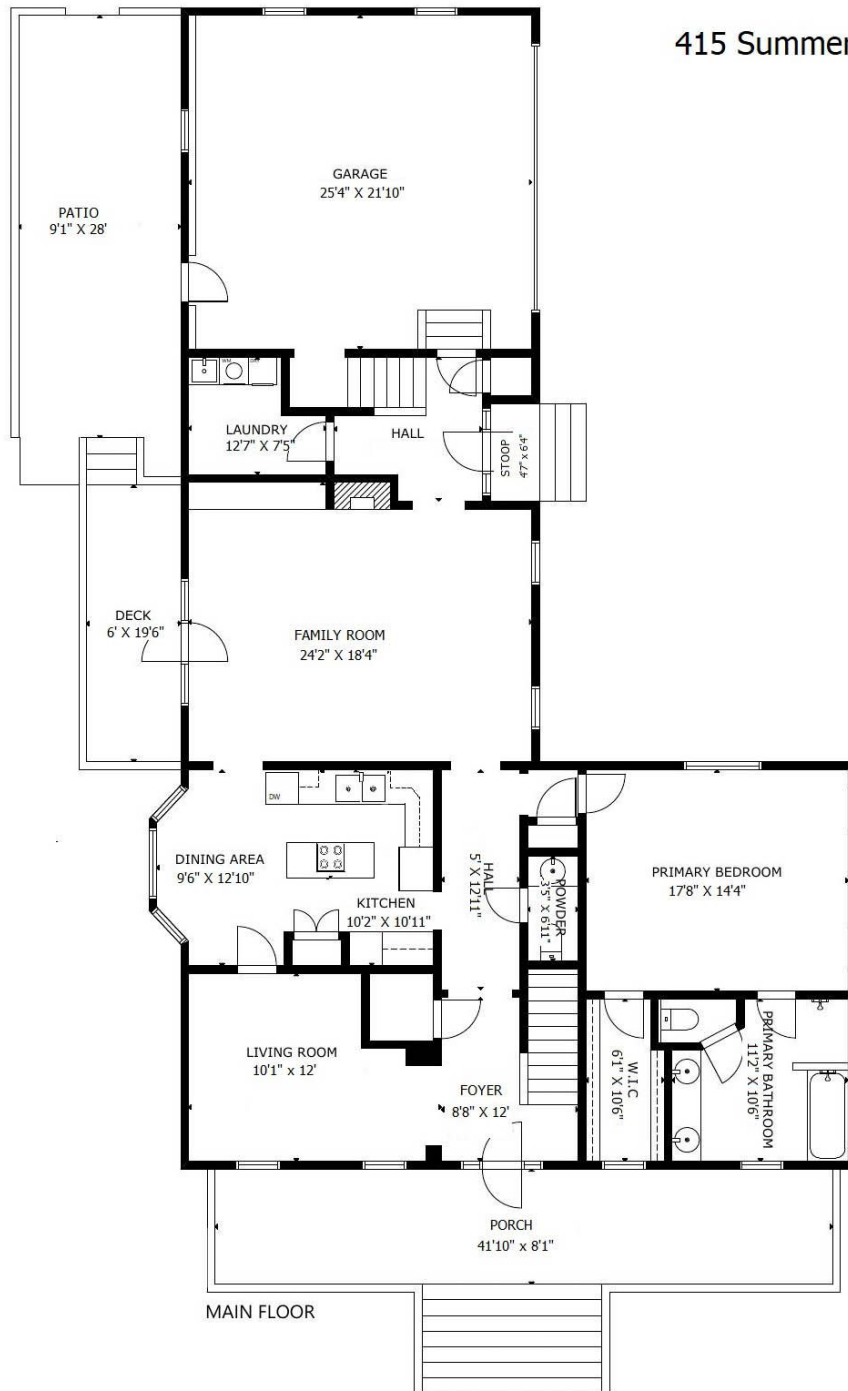

415 Summers Walk Circle Garner, NC 27529

The following dimensions are approximate interior wall to wall dimensions, measured on site, from the widest portion of each room, then calculated to Feet/Inches from Rounded Decimal Feet. Information deemed reliable, but not guaranteed.