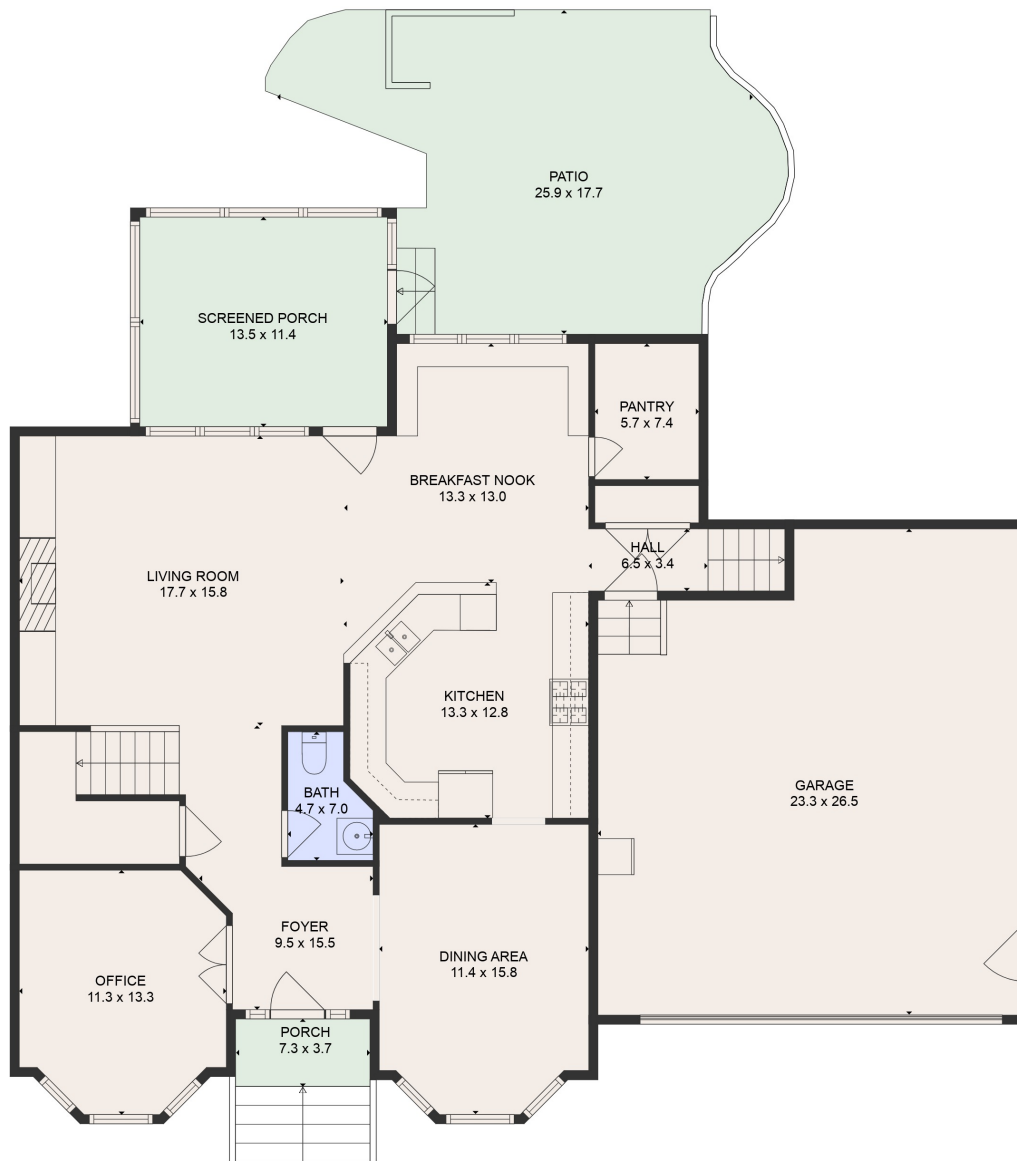

FLOOR 1

FLOOR 2

Estimated areas

GLA FLOOR 1: 1315 sq. ft, excluded 1157 sq. ft
 GLA FLOOR 2: 1755 sq. ft, excluded 21 sq. ft
 Total GLA 3070 sq. ft, total scanned area 4248 sq. ft

Complies with ANSI Standards. Sizes and dimensions are approximate, actual may vary.

Estimated areas

GLA FLOOR 1: 1315 sq. ft, excluded 1157 sq. ft
 GLA FLOOR 2: 1755 sq. ft, excluded 21 sq. ft
 Total GLA 3070 sq. ft, total scanned area 4248 sq. ft

Complies with ANSI Standards. Sizes and dimensions are approximate, actual may vary.