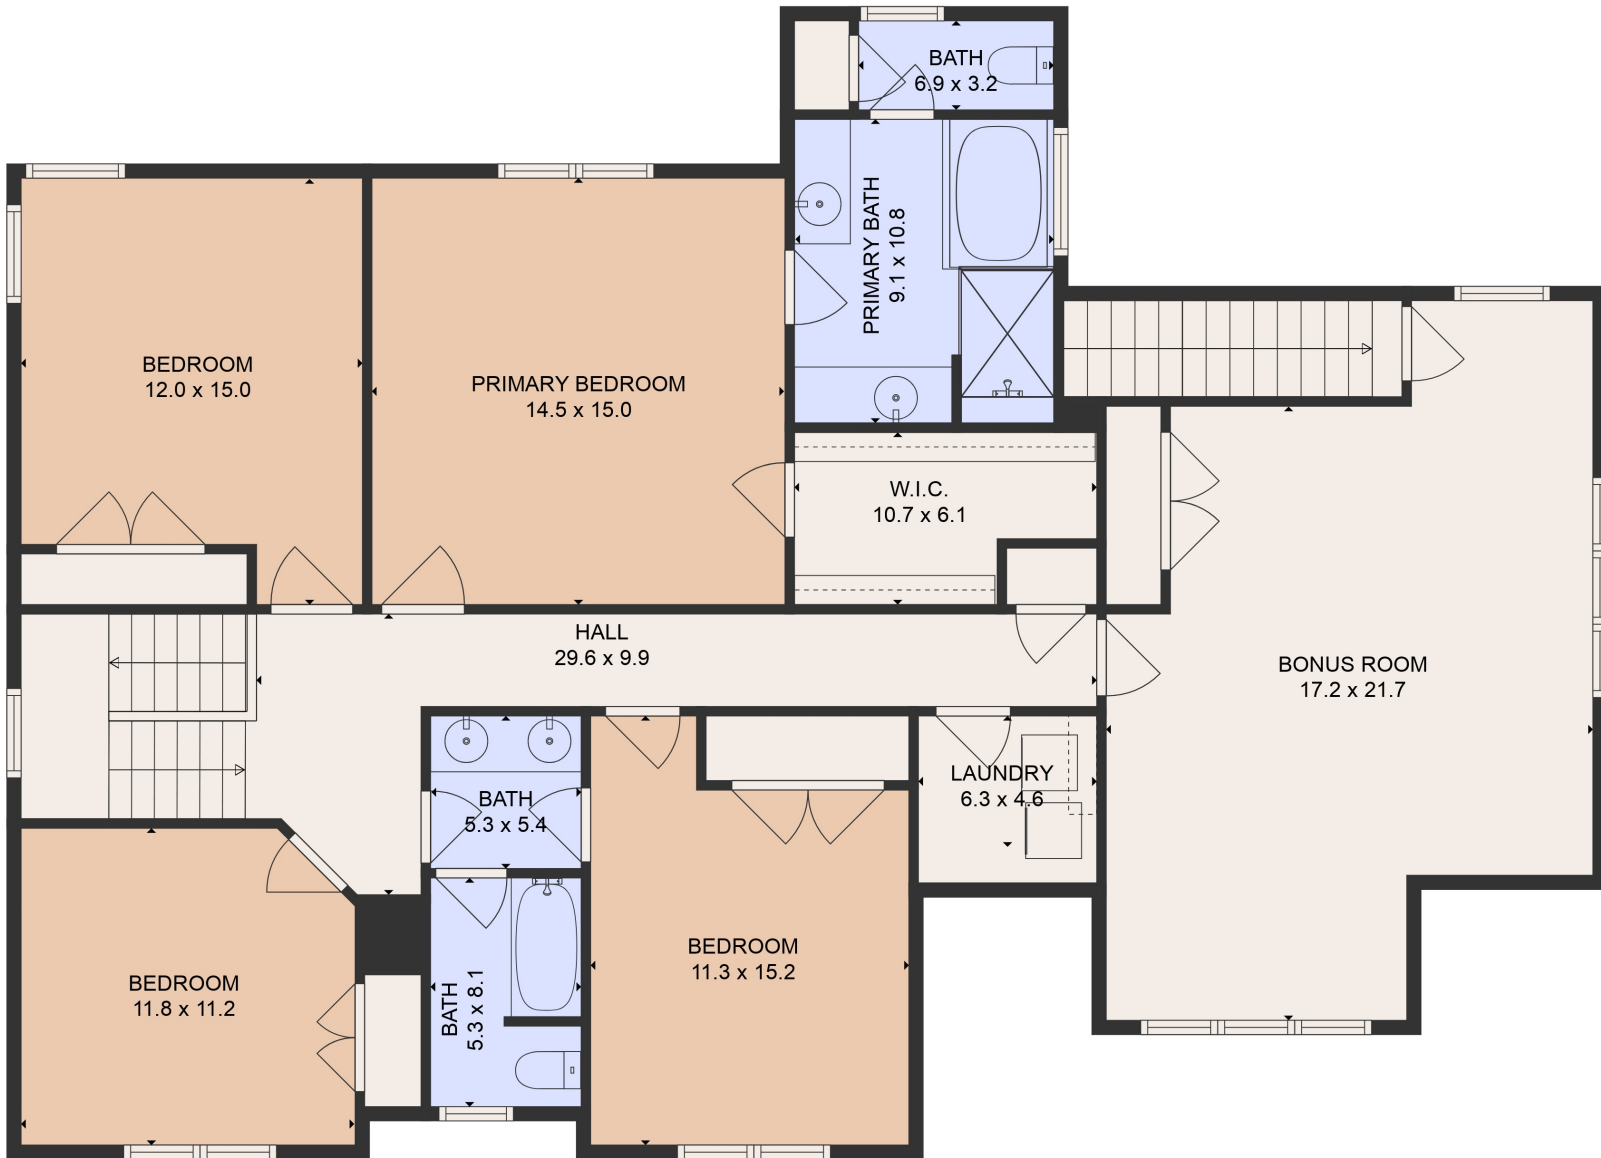

FLOOR 1

FLOOR 2

Estimated areas

GLA FLOOR 1: 1315 sq. ft, excluded 1157 sq. ft
 GLA FLOOR 2: 1755 sq. ft, excluded 21 sq. ft
 Total GLA 3070 sq. ft, total scanned area 4248 sq. ft

Complies with ANSI Standards. Sizes and dimensions are approximate, actual may vary.

Estimated areas

GLA FLOOR 1: 1315 sq. ft, excluded 1157 sq. ft
 GLA FLOOR 2: 1755 sq. ft, excluded 21 sq. ft
 Total GLA 3070 sq. ft, total scanned area 4248 sq. ft

Complies with ANSI Standards. Sizes and dimensions are approximate, actual may vary.