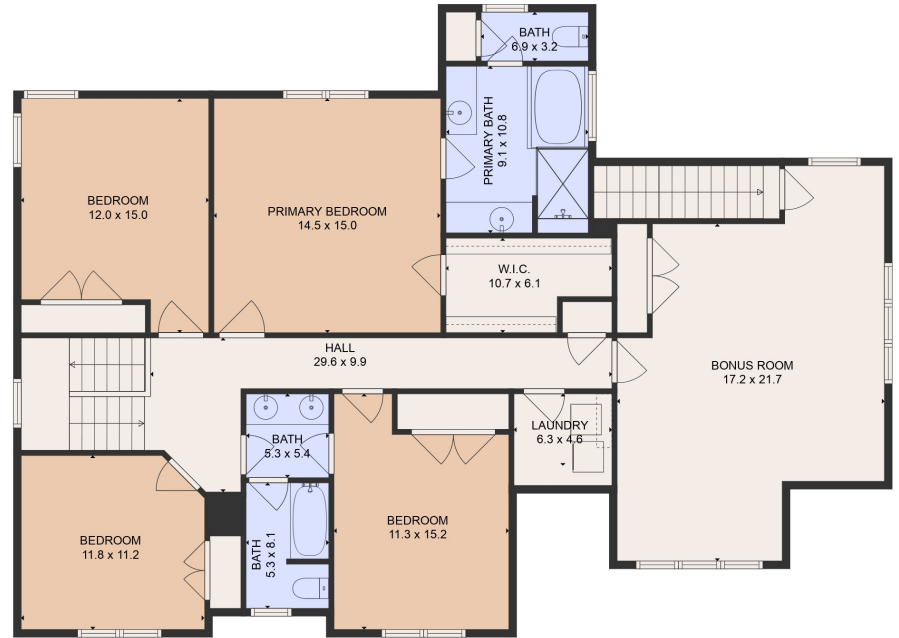

FLOOR 1

FLOOR 2

Estimated areas

GLA FLOOR 1: 1315 sq. ft, excluded 1157 sq. ft
 GLA FLOOR 2: 1755 sq. ft, excluded 21 sq. ft
 Total GLA 3070 sq. ft, total scanned area 4248 sq. ft

Complies with ANSI Standards. Sizes and dimensions are approximate, actual may vary.

Estimated areas

GLA FLOOR 1: 1315 sq. ft, excluded 1157 sq. ft
 GLA FLOOR 2: 1755 sq. ft, excluded 21 sq. ft
 Total GLA 3070 sq. ft, total scanned area 4248 sq. ft

Complies with ANSI Standards. Sizes and dimensions are approximate, actual may vary.