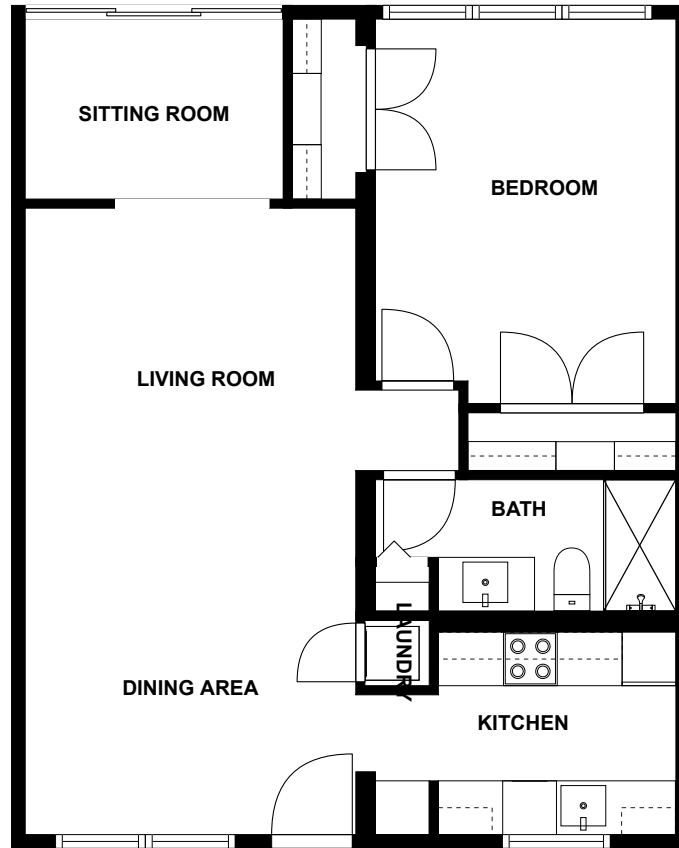

Home report

West Bay Drive 1975 502

Largo

Highlights

1 Kitchen

2 Living room

1 Bedroom

1 Bath

9 Doors

6 Windows

Nearby services Data source: Google Maps

West Bay Dr + 20th St Sw,
0.1 mi

Publix Super Market at
Belleair Bluffs, 0.5 mi

Salient Medical Center, 0.2
mi

Mark Scott's Diving
Adventures, 0.6 mi

Menu N Motion, 0.0 mi

Morton Plant Hospital
Heliport, 2.4 mi

Floor plan

fvm

SIZES AND DIMENSIONS ARE APPROXIMATE, ACTUAL MAY VARY.

Appendix 1: Data sheet

Utility - 1	Utility - Laundry - 1	Bath - 1
Bedroom - 1	LivingRoom - 2	LivingRoom - Sitting - 1
Kitchen - 1	Dining - 1	Dining - Open - 1