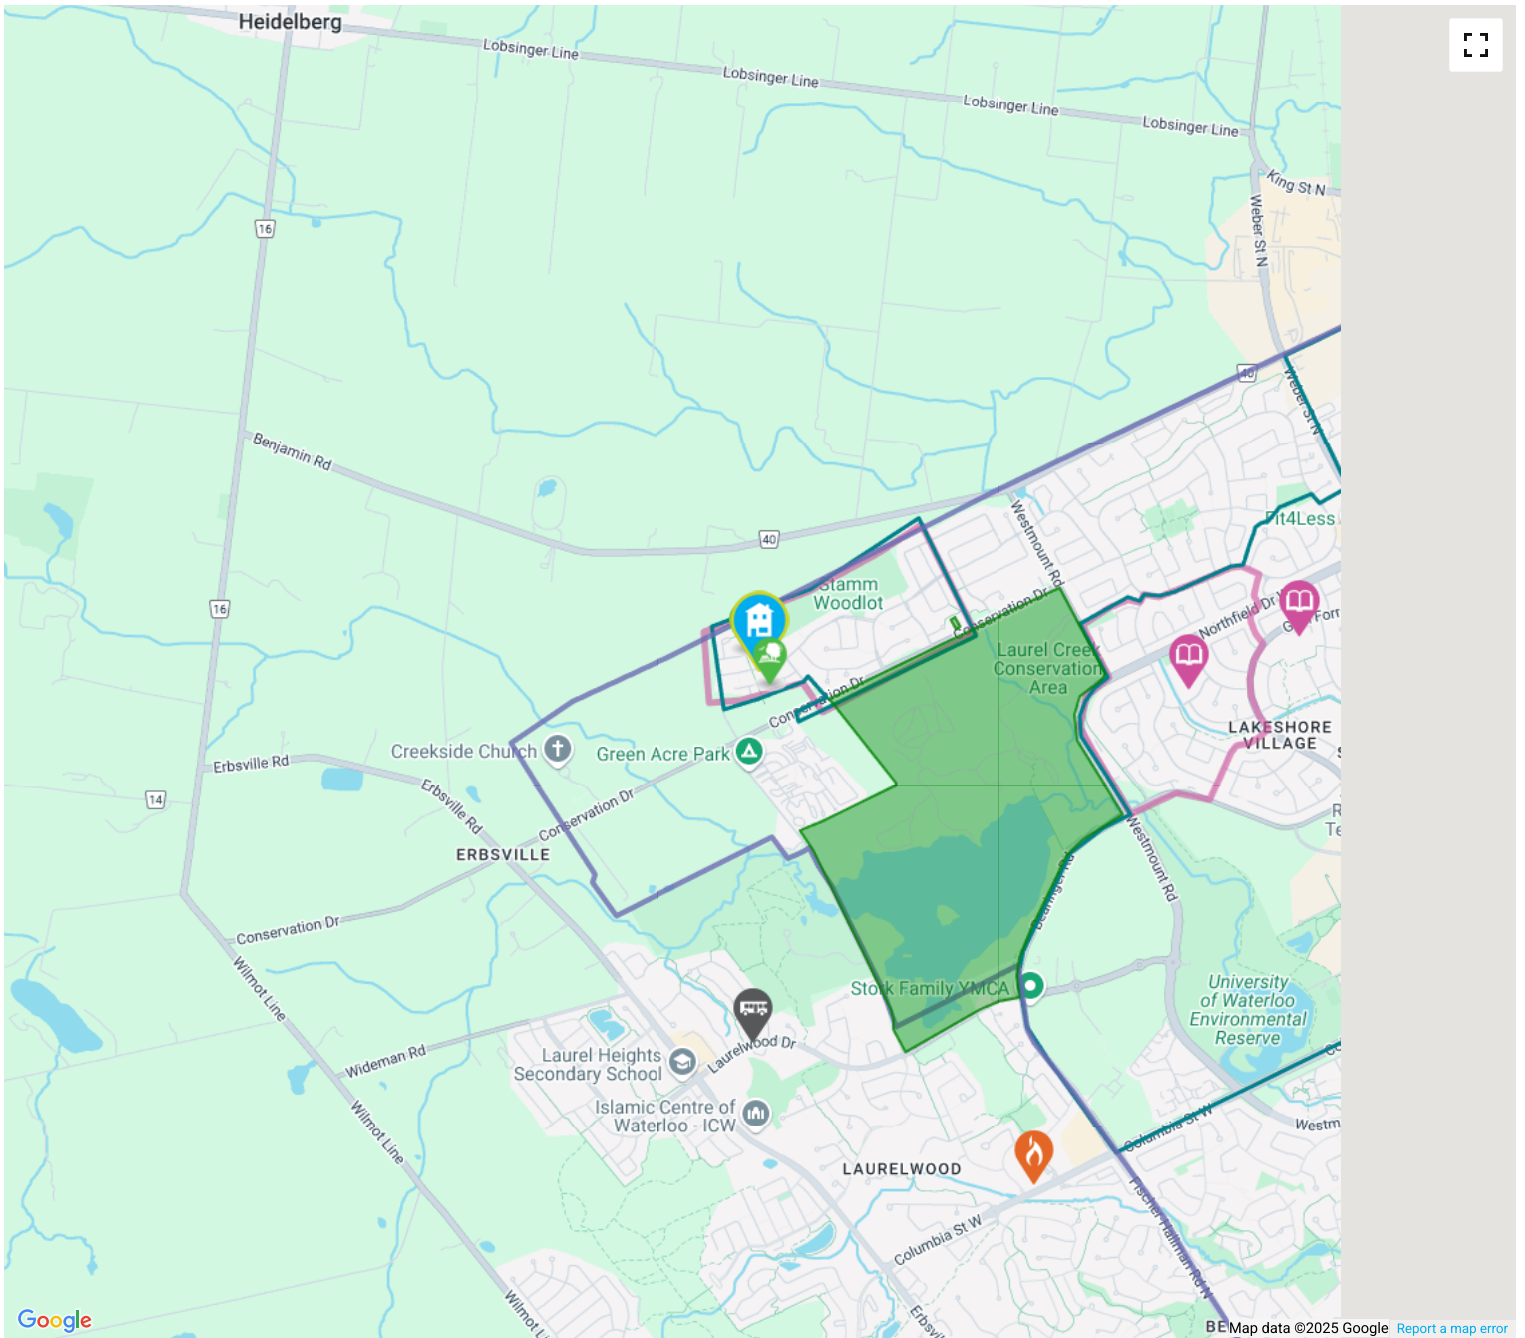

Elementary Schools

Middle Schools

High Schools

Transit

Safety

Elementary Attendance Zone

Middle Attendance Zone

High Attendance Zone

Parks

HoodQ