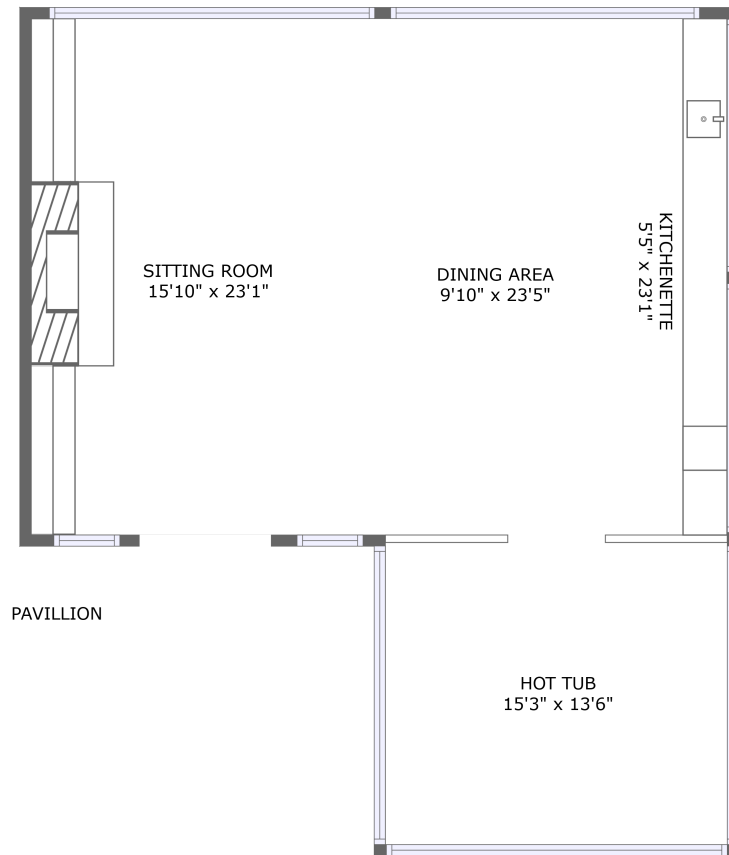

2412 Bluewater Drive, North Shore, Moneta, Franklin County, Virginia, United States, 24121,

Property Summary

0 garages

0 bedrooms

0 bathrooms

0 half baths

1 floors

785 Gross Living Area sqft

785 total sqft