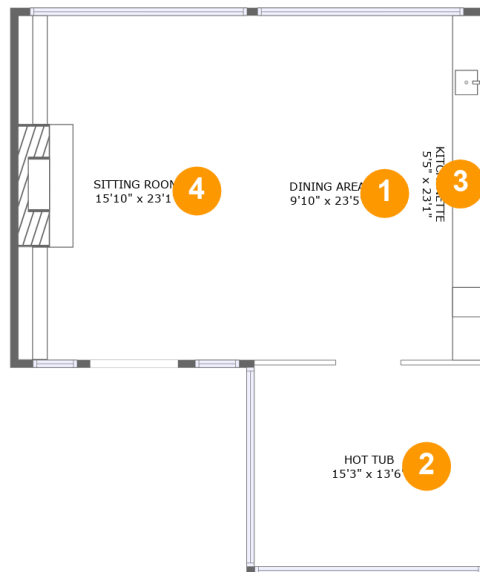

 **785** total sqft

2412 Bluewater Drive, North Shore, Moneta, Franklin County, Virginia, United States, 24121,

Room Dimensions

Floor 1**Total sqft: 785****Living area: 785**

#	Room name	Dimensions	Area (sqft)	Counted as Living Area
1	Dining Area	9'10" x 23'5"	230 sq. ft	Yes
2	Hot Tub	15'3" x 13'6"	207 sq. ft	No
3	Kitchenette	5'5" x 23'1"	128 sq. ft	Yes
4	Sitting Room	15'10" x 23'1"	366 sq. ft	Yes

2412 Bluewater Drive, North Shore, Moneta, Franklin County, Virginia, United States, 24121,

1 Floor 1 - Dining Area

Dimensions: 9'10" x 23'5"
Area: 230 sq. ft
Counted as Living Area:
Yes

Heated: Yes
Finished: Yes
Enclosed: Yes
Contiguous:
Yes
Permitted: Yes
Wet Space: No
Addition: No
Conversion: No

2 Floor 1 - Hot Tub

Dimensions: 15'3" x 13'6"
Area: 207 sq. ft
Counted as Living Area: No

Heated: No
Finished: No
Enclosed: No
Contiguous: No
Permitted: No
Wet Space: No
Addition: No
Conversion: No

**2412 Bluewater Drive, North Shore, Moneta,
Franklin County, Virginia, United States, 24121,**

3 Floor 1 - Kitchenette

Dimensions: 5'5" x 23'1"
Area: 128 sq. ft
Counted as Living Area:
Yes

Heated: Yes
Finished: Yes
Enclosed: Yes
Contiguous:
Yes
Permitted: Yes
Wet Space: No
Addition: No
Conversion: No