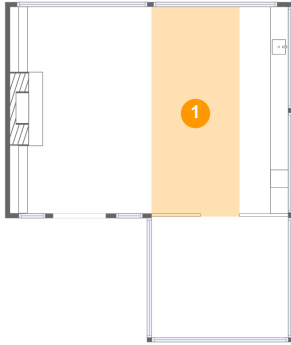

 **785** total sqft

2412 Bluewater Drive, North Shore, Moneta, Franklin County, Virginia, United States, 24121,

Room Dimensions

Floor 1**Total sqft: 785****Living area: 785**

#	Room name	Dimensions	Area (sqft)	Counted as Living Area
1	Dining Area	9'10" x 23'5"	230 sq. ft	Yes
2	Hot Tub	15'3" x 13'6"	207 sq. ft	No
3	Kitchenette	5'5" x 23'1"	128 sq. ft	Yes
4	Sitting Room	15'10" x 23'1"	366 sq. ft	Yes

2412 Bluewater Drive, North Shore, Moneta, Franklin County, Virginia, United States, 24121,

1 Floor 1 - Dining Area

Dimensions: 9'10" x 23'5"
Area: 230 sq. ft
Counted as Living Area:
Yes

Heated: Yes
Finished: Yes
Enclosed: Yes
Contiguous:
Yes
Permitted: Yes
Wet Space: No
Addition: No
Conversion: No

2 Floor 1 - Hot Tub

Dimensions: 15'3" x 13'6"
Area: 207 sq. ft
Counted as Living Area: No

Heated: No
Finished: No
Enclosed: No
Contiguous: No
Permitted: No
Wet Space: No
Addition: No
Conversion: No

**2412 Bluewater Drive, North Shore, Moneta,
Franklin County, Virginia, United States, 24121,**

3 Floor 1 - Kitchenette

Dimensions: 5'5" x 23'1"
Area: 128 sq. ft
Counted as Living Area:
Yes

Heated: Yes
Finished: Yes
Enclosed: Yes
Contiguous:
Yes
Permitted: Yes
Wet Space: No
Addition: No
Conversion: No